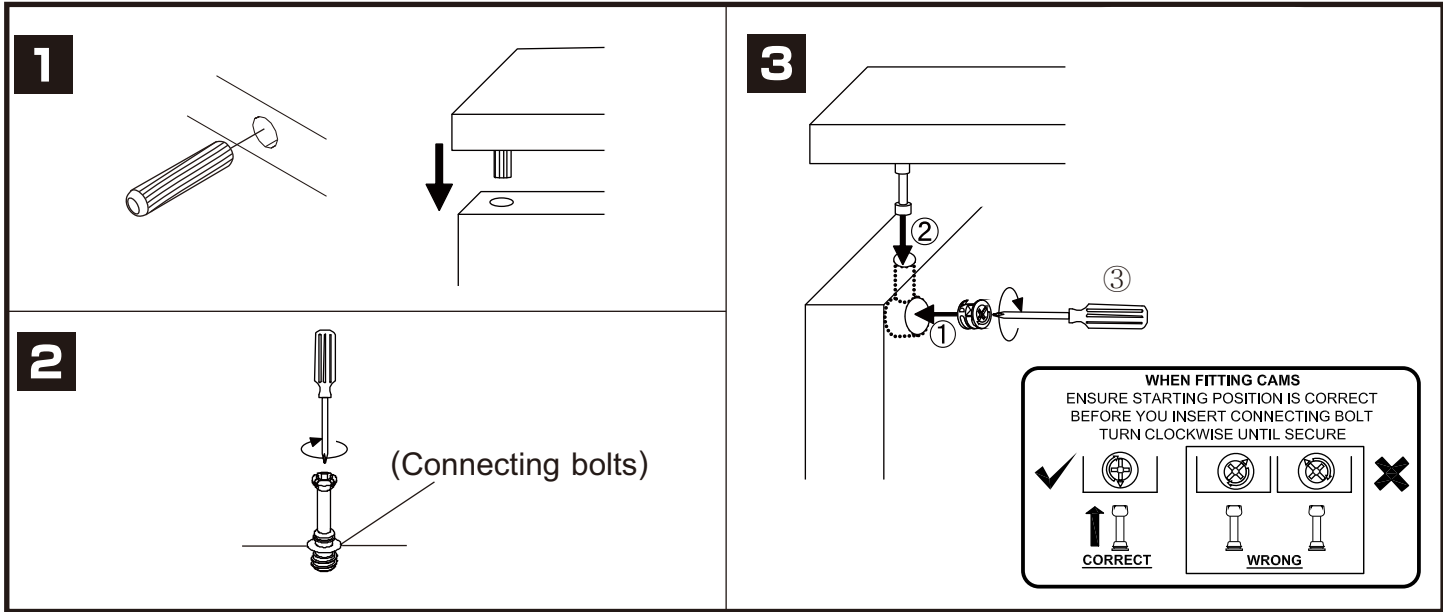

VIVO

BED 6 ft.

CONNECT SYSTEM

HARDWARE

-BODY SET

x 4

x 4

#8x35