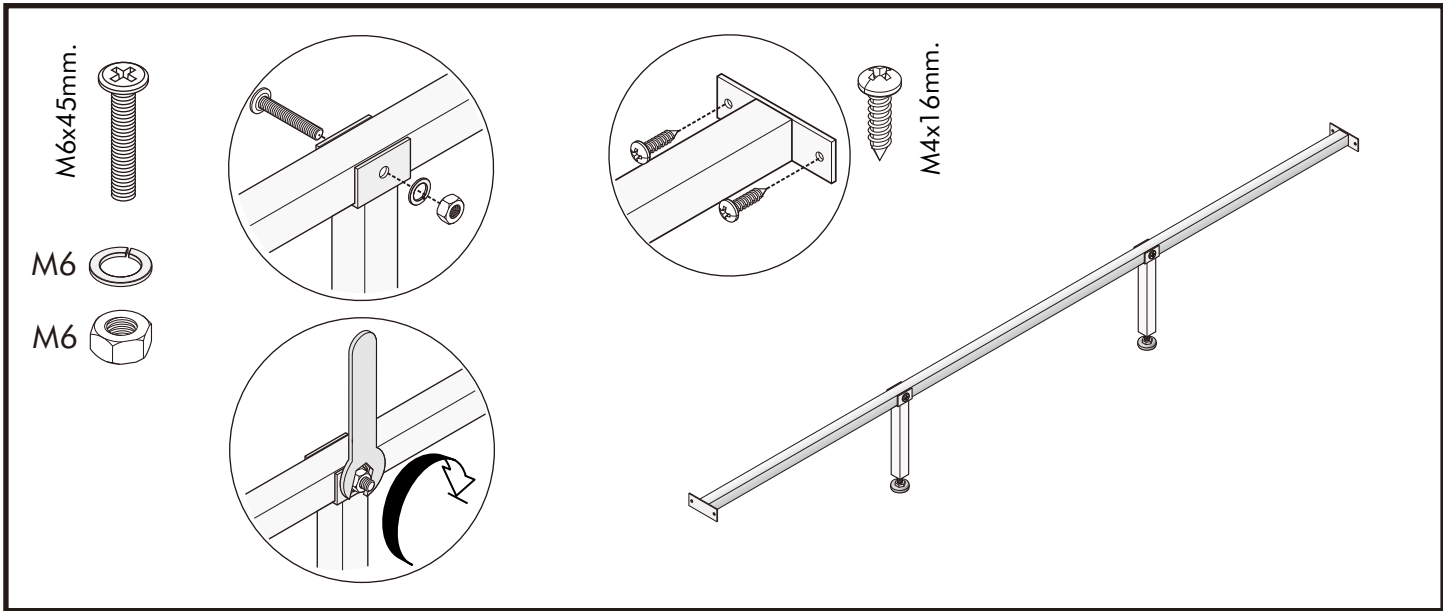

VIVO

BED 6 ft.

CONNECT SYSTEM

HARDWARE

-BODY SET

x 4

x 4

#8x35

x 12

x 8

No.1

x 3

#M6

x 4

#M6

x 4

x 12

M4x16mm.

x 24

M4x16mm.

x 43

M4x25mm.

x 22

M4x30mm.

x 48

#M6x45

x 4

JCB+ M6x60

x 6

ASSEMBLY

-BODY SET

1.