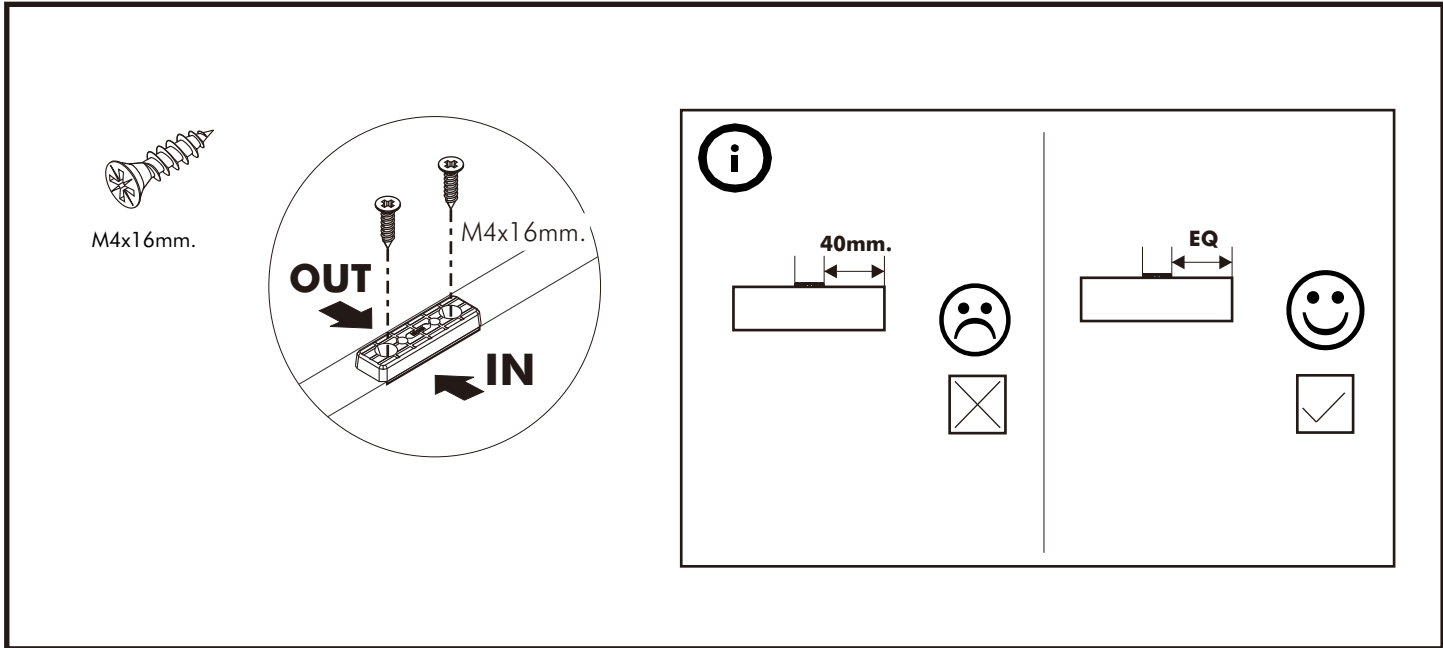

VIVO

BED 6 ft.

CONNECT SYSTEM

HARDWARE

-BODY SET

x 4

x 4

#8x35

x 12

x 8

No.1

x 3

#M6

x 4

#M6

x 4

x 12

M4x16mm.

x 24

M4x16mm.

x 43

M4x25mm.

x 22

M4x30mm.