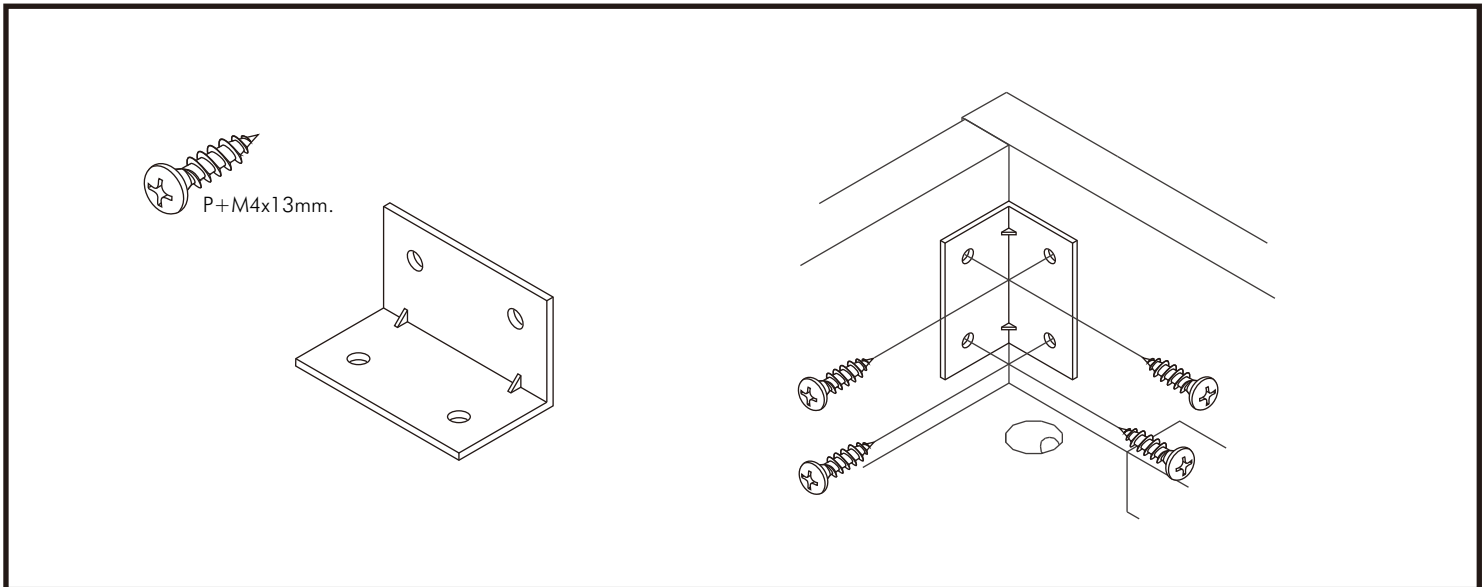

CHAMP M03/L

BED 6 ft.

CONNECT SYSTEM

HARDWARE

-BODY SET

x 4

15mm.

x 4

#8x35

x 8

x 20

x 8

x 10

No.1

x 3

M4x16mm.

-BODY SET

1.

2.

3.

4.

5.