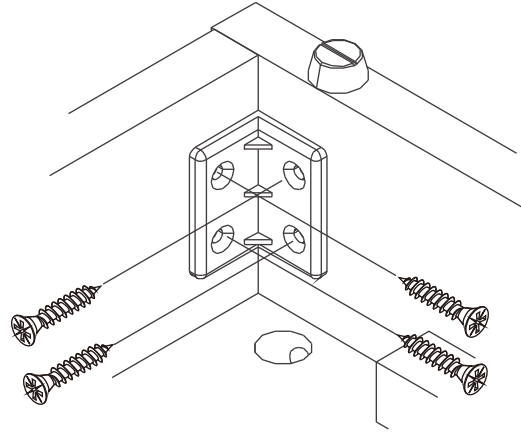

CHAMP M03/L

BED 6 ft.

CONNECT SYSTEM

HARDWARE

-BODY SET

x 4

15mm.

x 4

#8x35

x 8

x 20

x 8

x 10

No.1

x 3

M4x16mm.

x 80

JCB+M6x60

x 4

M4x30mm.

x 30

M4x13mm.

x 35

ASSEMBLY

-BODY SET

1.

2.

3.

4.

5.