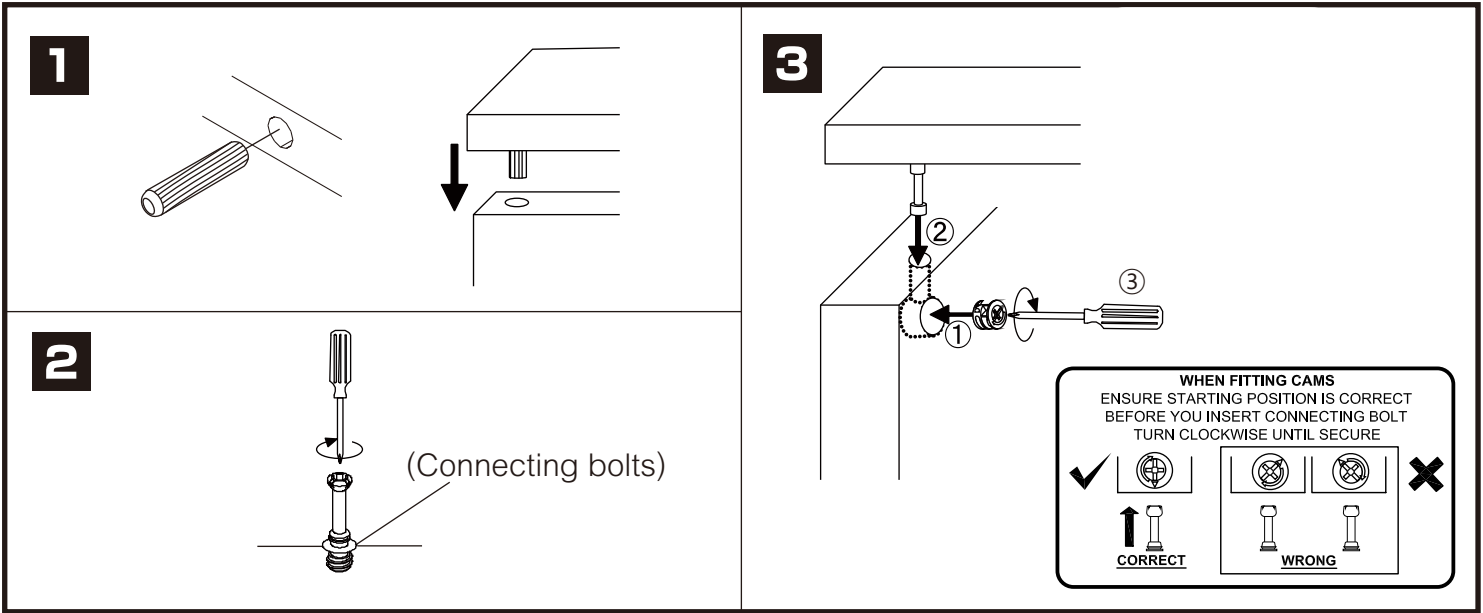

CHAMP M03/L

BED 6 ft.

CONNECT SYSTEM

HARDWARE

-BODY SET

x 4

15mm.

x 4

#8x35

x 8

x 20

x 8

x 10

No.1

x 3

M4x16mm.