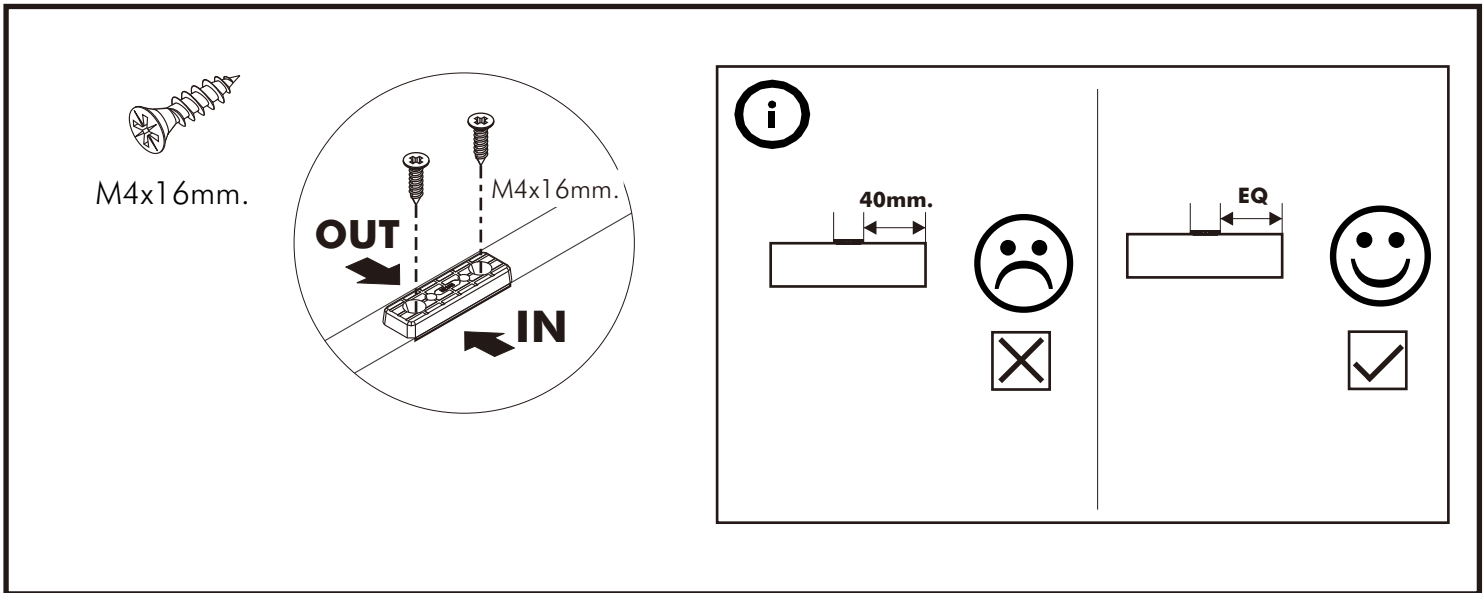

CHAMP M03/L

BED 6 ft.

CONNECT SYSTEM

HARDWARE

-BODY SET

x 4

15mm.

x 4

#8x35

x 8

x 20

x 8

x 10

No.1

x 3

M4x16mm.

-BODY SET

1.

2.

3.

4.

5.