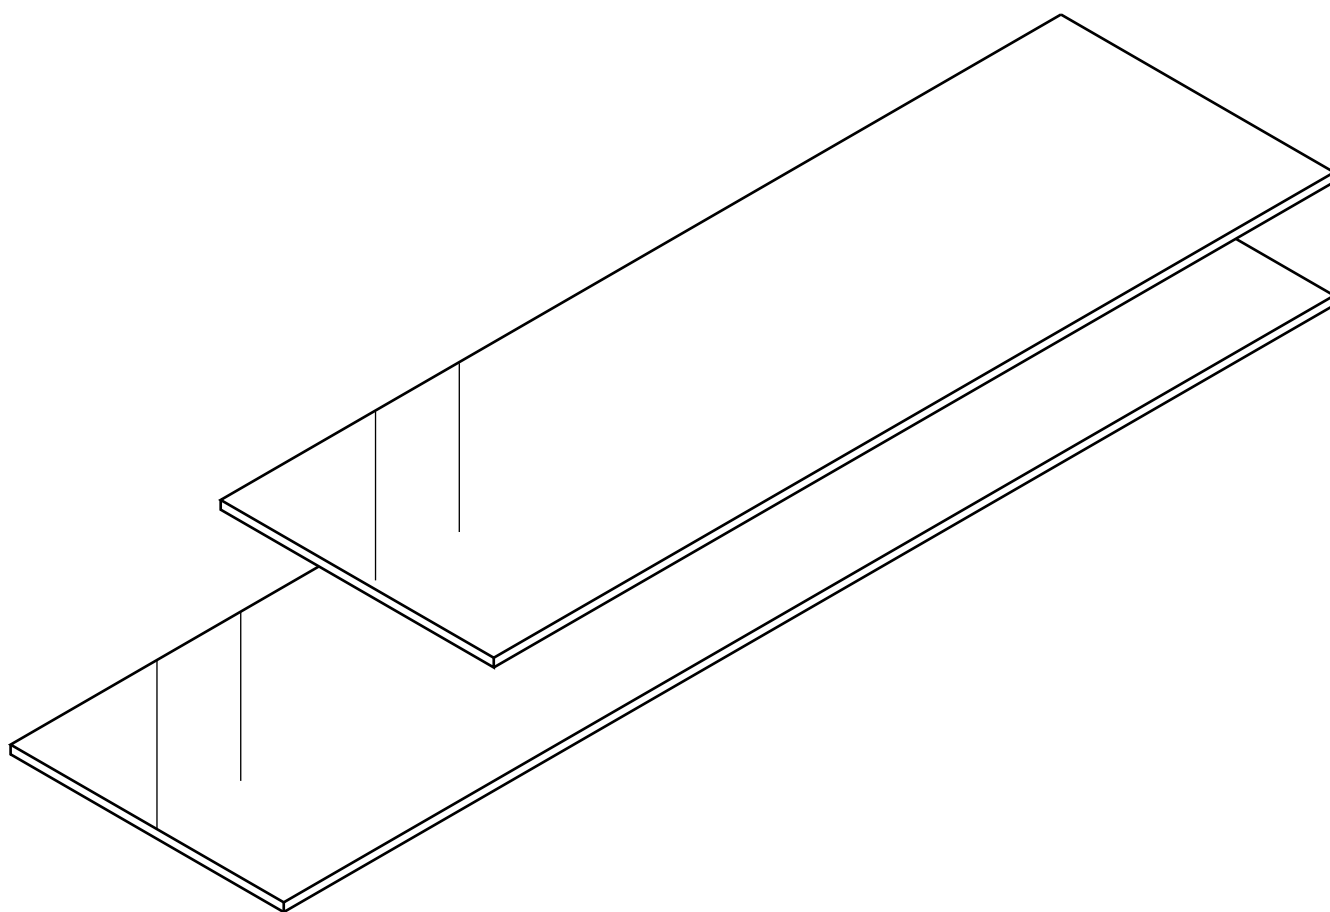

SMART KIT

Shelf Glass D26 W80

Shelf Glass D26 W100

HARDWARE

x 4

ASSEMBLY