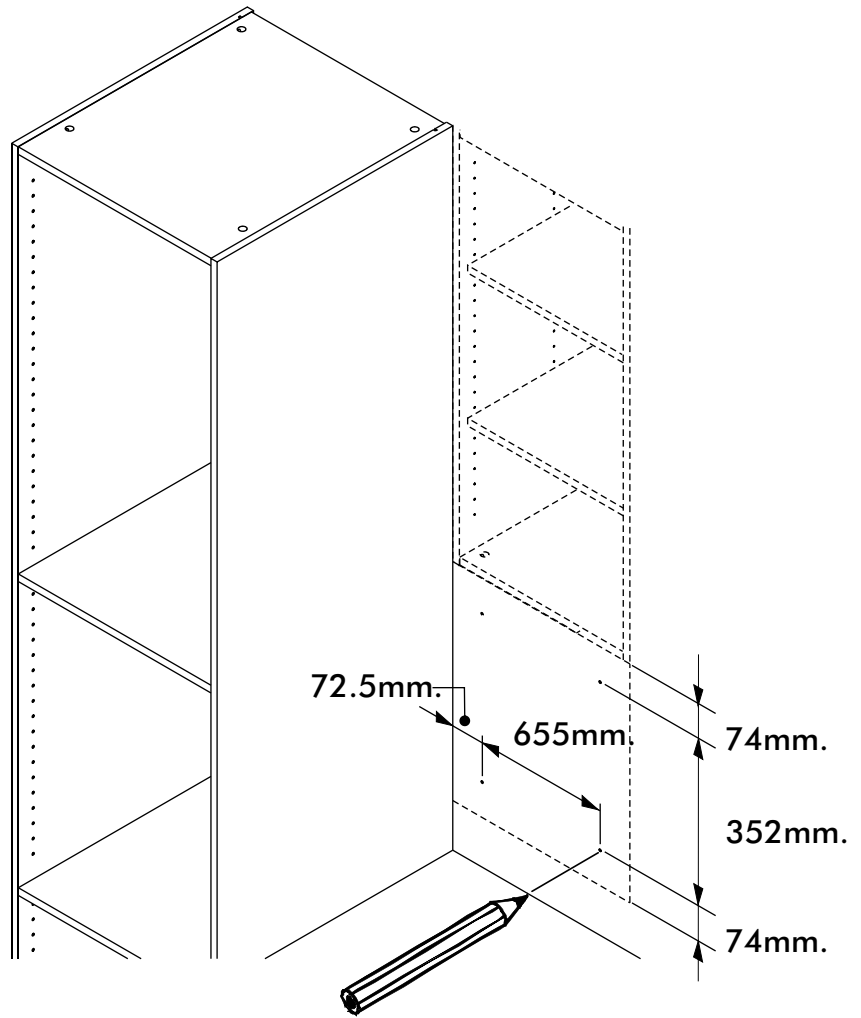

SMART KIT

Wall Cabinet box2 W80xH50

CONNECT SYSTEM

HARDWARE

x 8

x 8

(8x35)

x 16

M4x50mm.

x 16

x 4

x 2

x 4

1.

2.

3.

4.

5.

6.

7.

M4x50mm.

WALL

8.