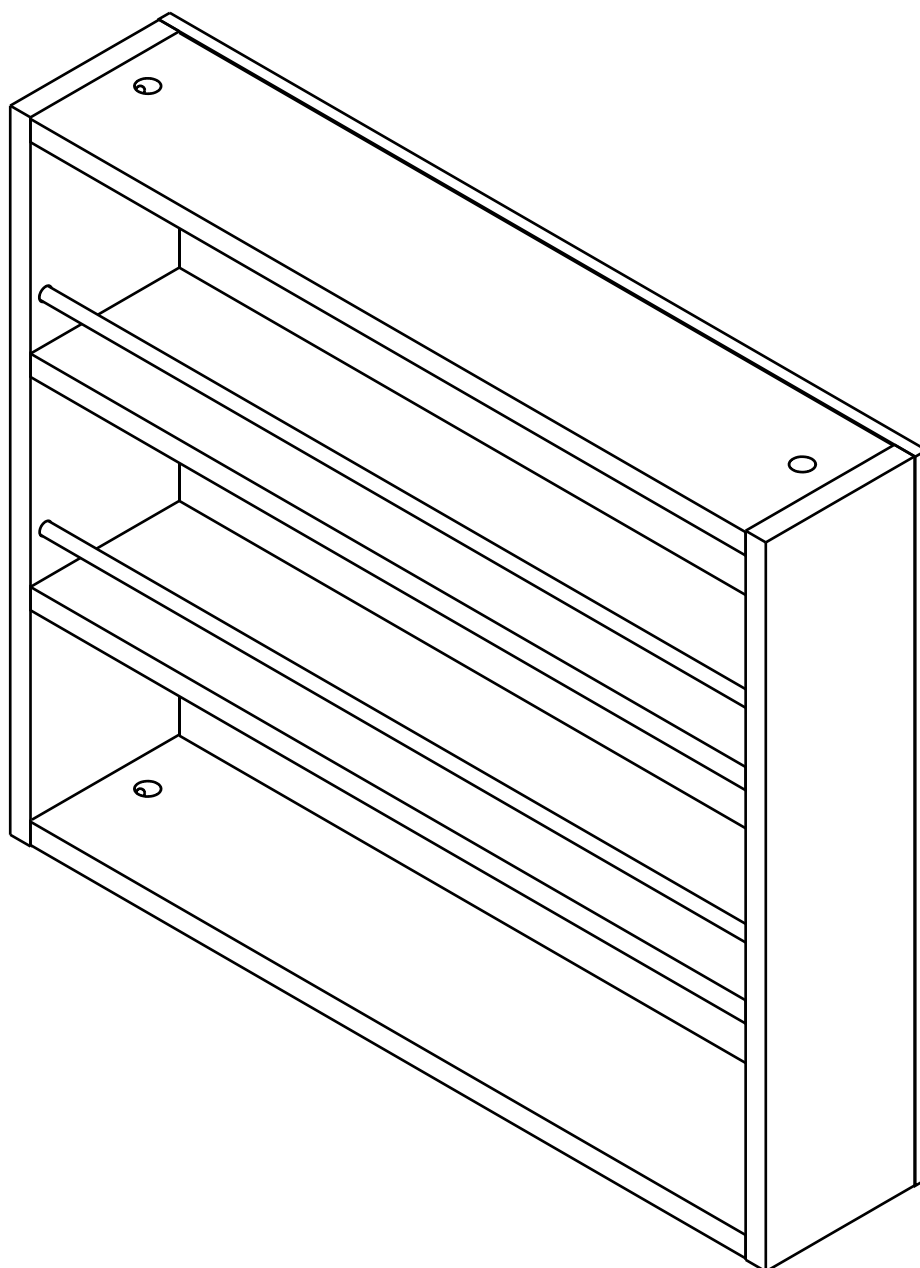

SMART KIT

Wall Cabinet box2 W80xH50

CONNECT SYSTEM

HARDWARE

x 8

x 8

(8x35)

x 16

M4x50mm.

x 16

x 4

x 2

x 4

1.

2.

3.

4.

5.

6.

7.

M4x50mm.

WALL

8.