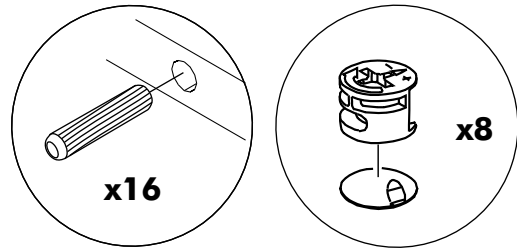

SMART KIT

Wall Cabinet box2 W80xH50

CONNECT SYSTEM

HARDWARE

x 8

x 8

(8x35)

x 16

M4x50mm.

x 16

x 4

x 2

x 4

1.

2.

3.

4.

5.

6.

7.

M4x50mm.

WALL

8.