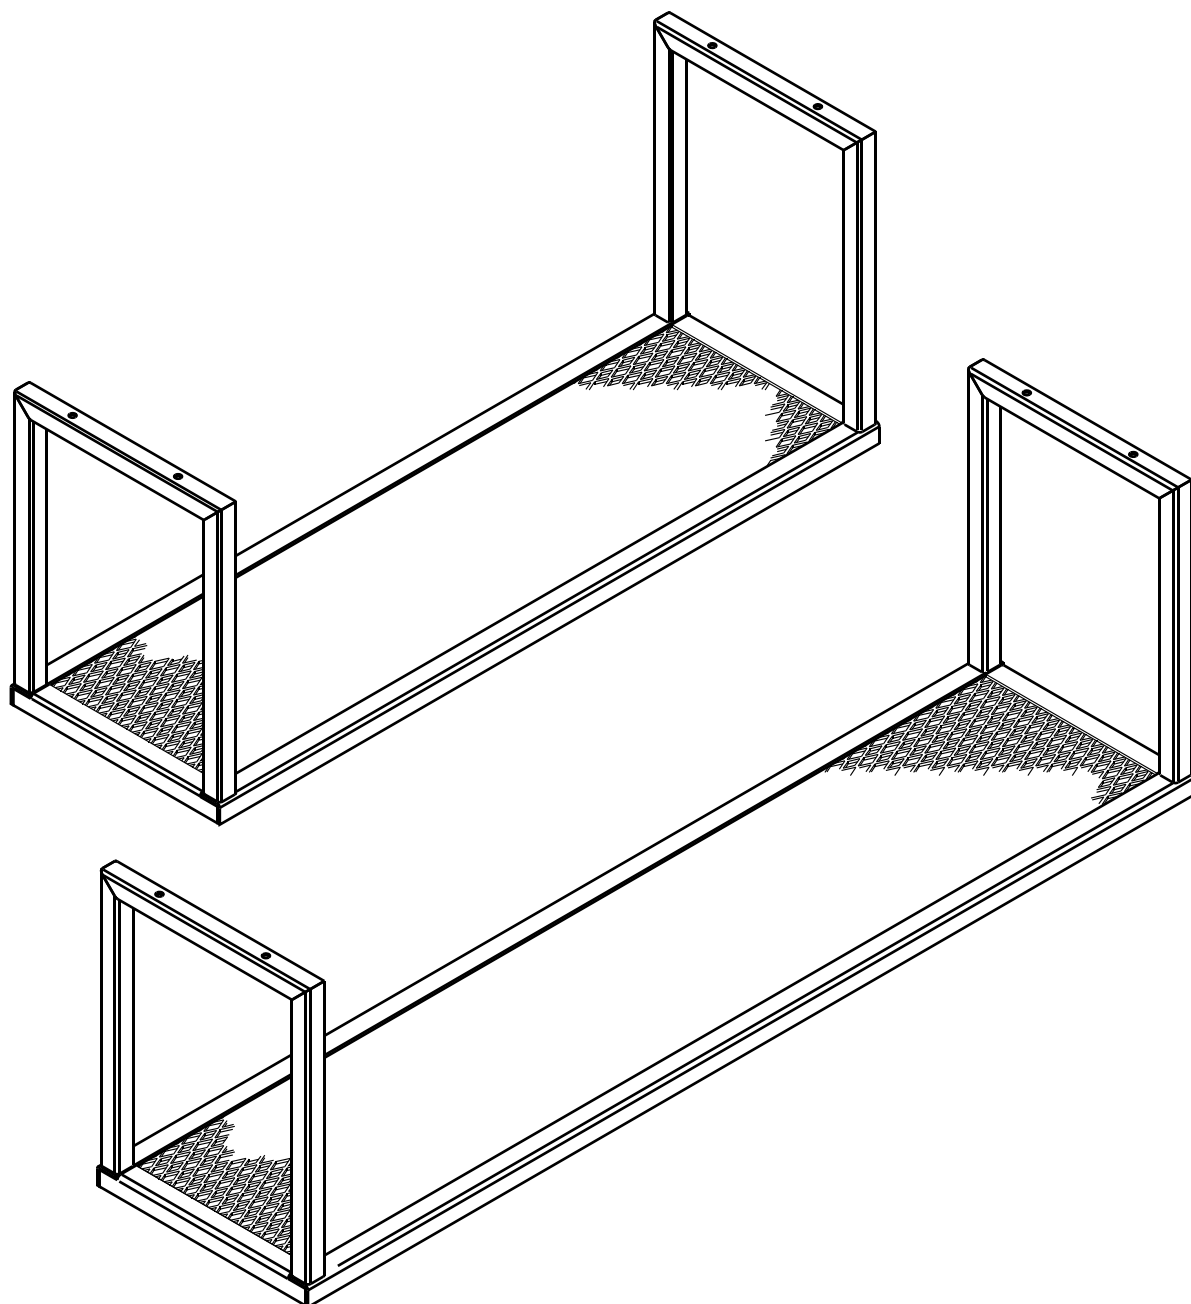

SMART KIT

Shelf steel 60
Shelf steel 80

HARDWARE

-BODY SET

M4x35mm.

x 4

M6x25

x 4