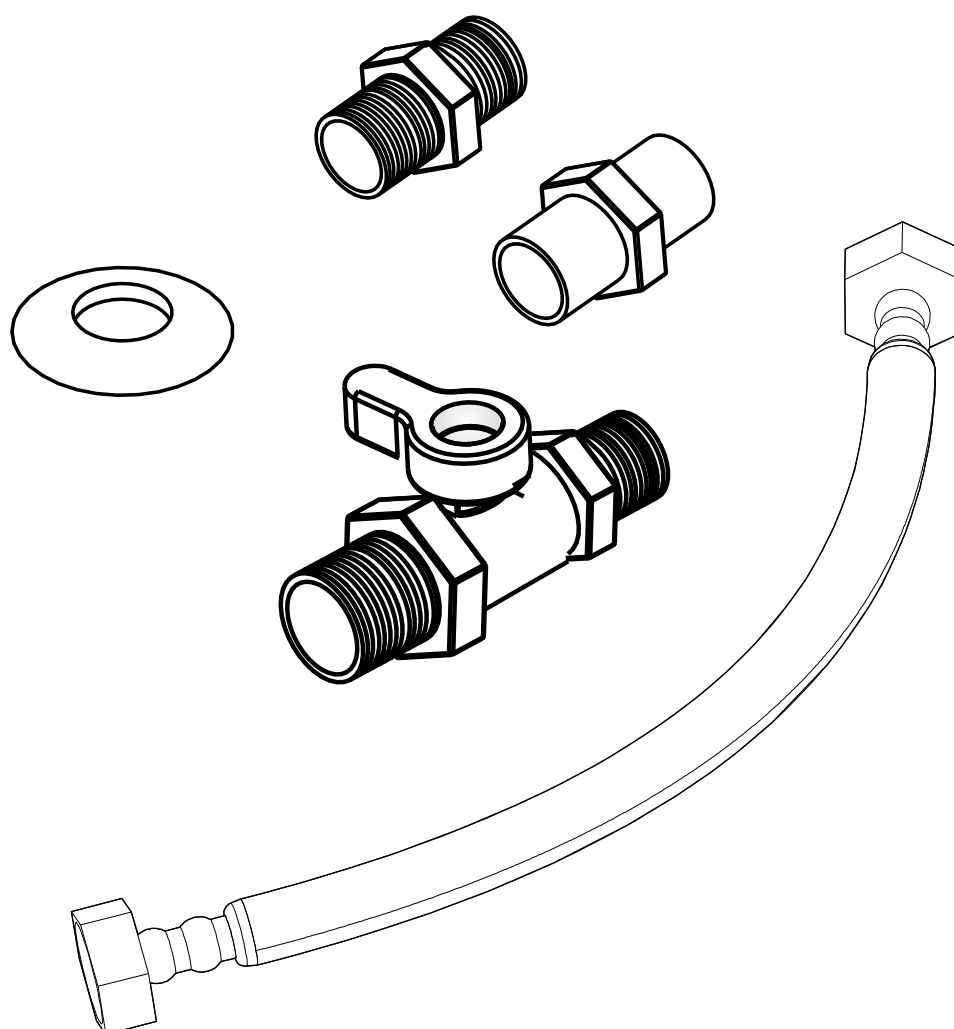

# BUILT-IN KITCHEN

Equipment Water pipe fitting (San-01)

**HARDWARE**