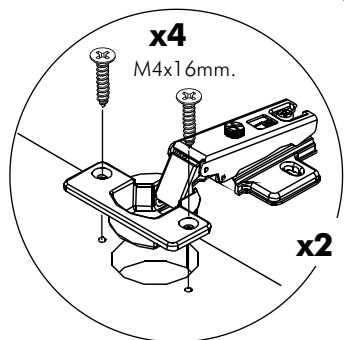

RICOTTA

Door for base / wall cabinet 30-70

Door for base / wall cabinet 40-70

CONNECT SYSTEM

M4x16mm.

HARDWARE

x 1

x 1

x 4

x 2

x 1

x 2

M4x16mm.

x 4

1.

2.