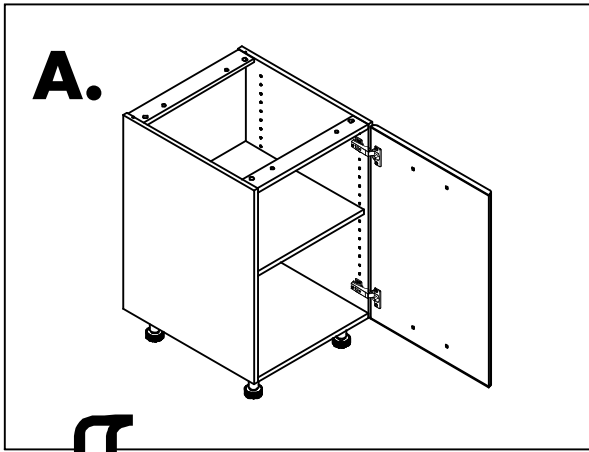

RICOTTA

Door for base / wall cabinet 30-70

Door for base / wall cabinet 40-70

CONNECT SYSTEM

M4x16mm.

HARDWARE

x 1

x 1

x 4

x 2

x 1

x 2

M4x16mm.

x 4

1.

2.