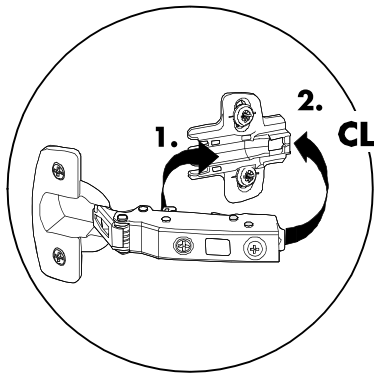

RICOTTA

Door for base / wall cabinet 30-70

Door for base / wall cabinet 40-70

CONNECT SYSTEM

M4x16mm.

HARDWARE

x 1

x 1

x 4

x 2

x 1

x 2

M4x16mm.

x 4

1.

2.