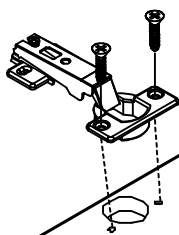

RICOTTA

Door for base / wall cabinet 30-70

Door for base / wall cabinet 40-70

CONNECT SYSTEM

M4x16mm.

HARDWARE

x 1

x 1

x 4

x 2

x 1

x 2

M4x16mm.

x 4

1.

2.