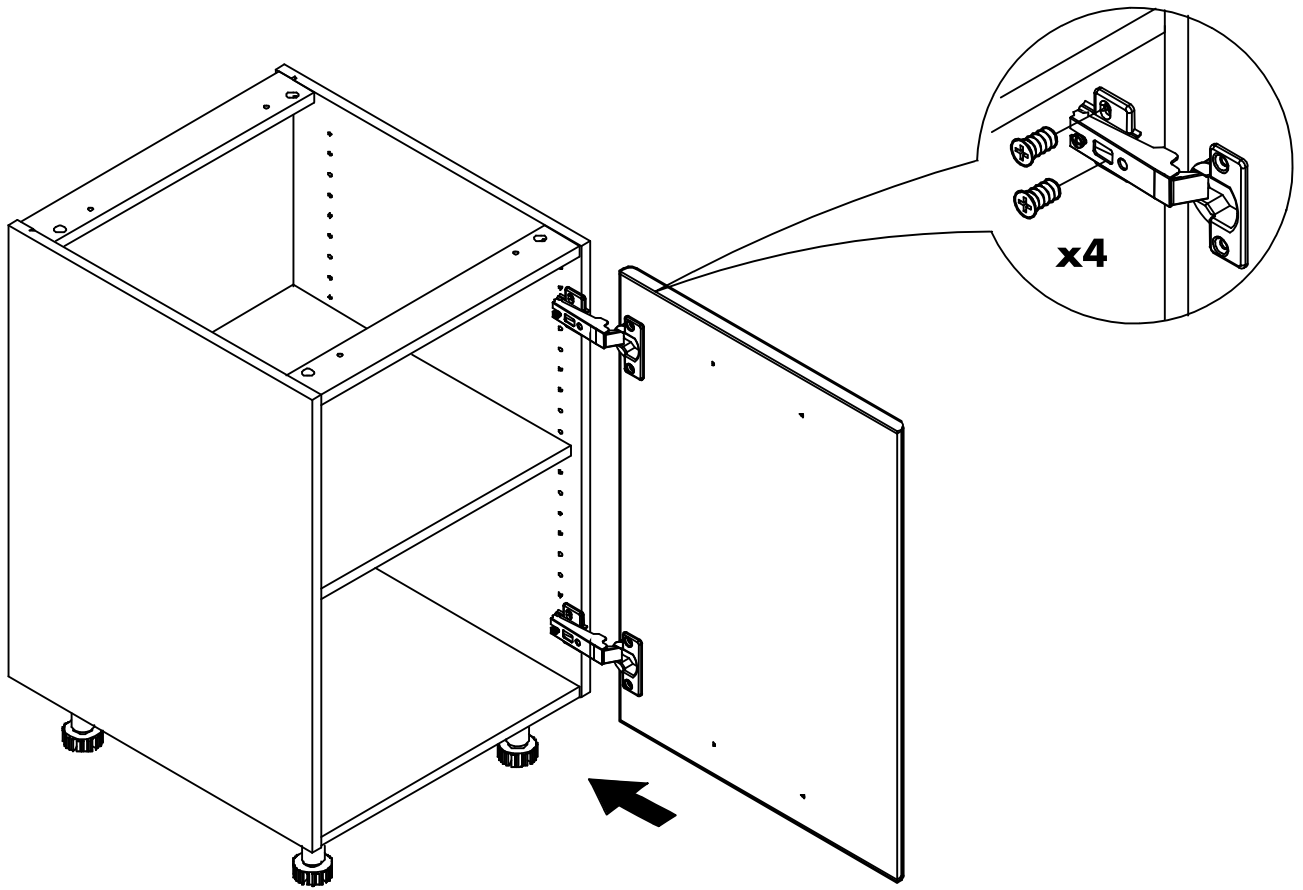

RICOTTA

Door for base / wall cabinet 30-70

Door for base / wall cabinet 40-70

CONNECT SYSTEM

M4x16mm.

HARDWARE

x 1

x 1

x 4

x 2

x 1

x 2

M4x16mm.

x 4

1.

2.