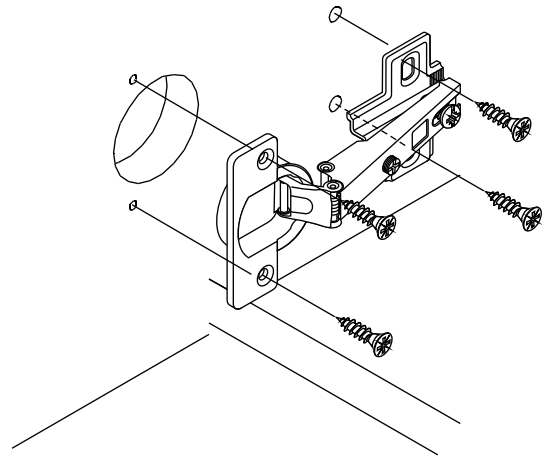

RICOTTA

Door for base / wall cabinet 30-70

Door for base / wall cabinet 40-70

CONNECT SYSTEM

M4x16mm.

HARDWARE

x 1

x 1

x 4

x 2

x 1

x 2

M4x16mm.

x 4

1.

2.