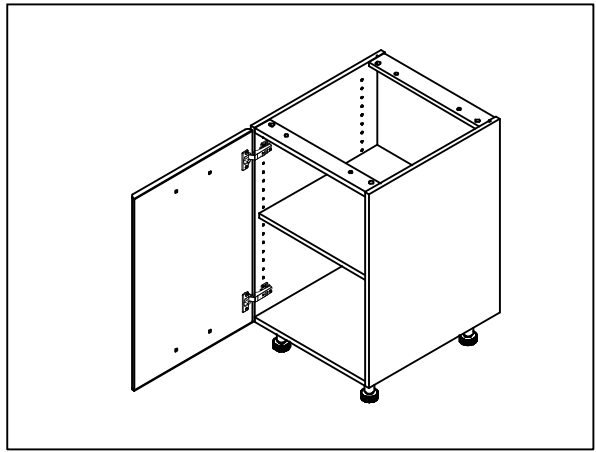

RICOTTA

Door for base / wall cabinet 30-70

Door for base / wall cabinet 40-70

CONNECT SYSTEM

M4x16mm.

HARDWARE

x 1

x 1

x 4

x 2

x 1

x 2

M4x16mm.

x 4

1.

2.