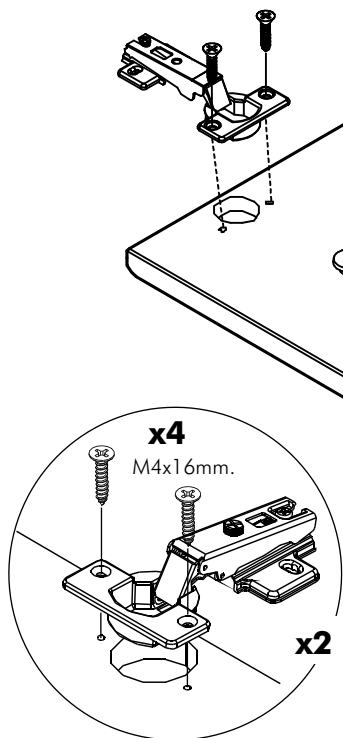

RICOTTA

Door for base / wall cabinet 30-70

Door for base / wall cabinet 40-70

CONNECT SYSTEM

M4x16mm.

HARDWARE

x 1

x 1

x 4

x 2

x 1

x 2

M4x16mm.

x 4

1.

2.