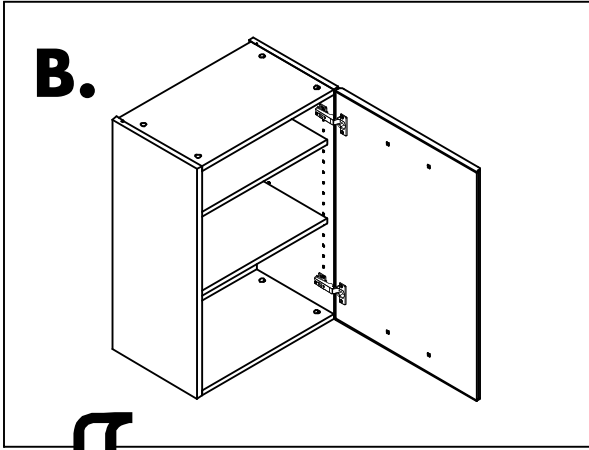

RICOTTA

Door for base / wall cabinet 30-70

Door for base / wall cabinet 40-70

CONNECT SYSTEM

M4x16mm.

HARDWARE

x 1

x 1

x 4

x 2

x 1

x 2

x 4

1.

2.

3.