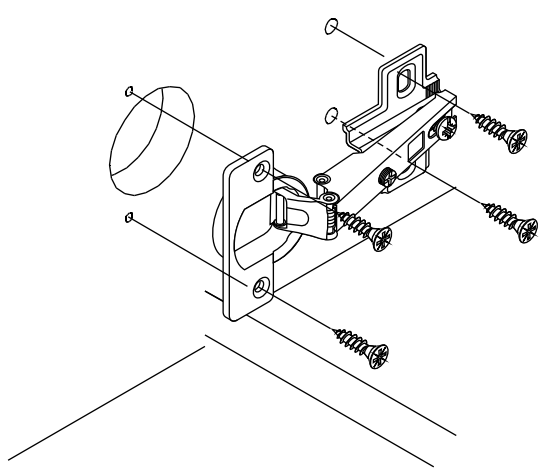

RICOTTA

Door for base / wall cabinet 30-70

Door for base / wall cabinet 40-70

CONNECT SYSTEM

M4x16mm.

HARDWARE

x 1

x 1