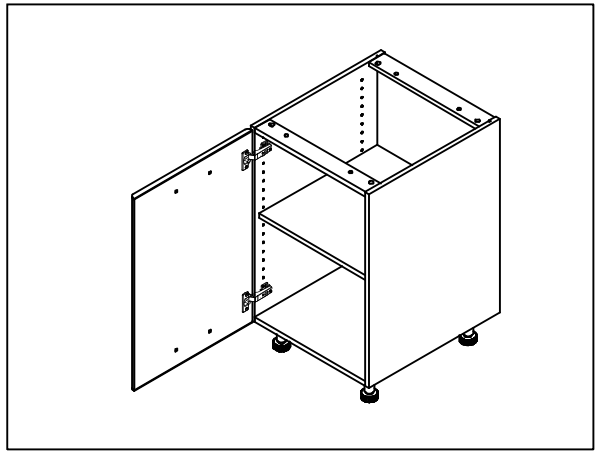

RICOTTA

Door for base / wall cabinet 30-70

Door for base / wall cabinet 40-70

CONNECT SYSTEM

M4x16mm.

HARDWARE

x 1

x 1

x 4

x 2

x 1

x 2

x 4

1.

2.

3.