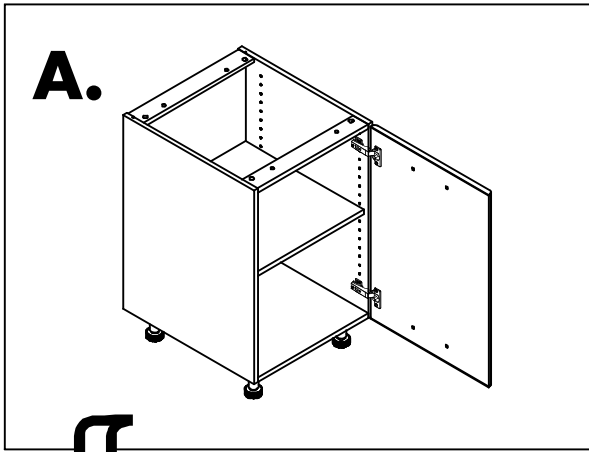

RICOTTA

Door for base / wall cabinet 30-70

Door for base / wall cabinet 40-70

CONNECT SYSTEM

M4x16mm.

HARDWARE

x 1

x 1

x 4

x 2

x 1

x 2

x 4

1.

2.

3.