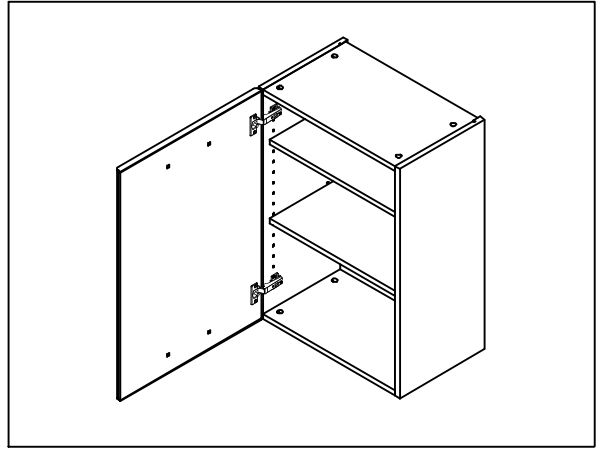

RICOTTA

Door for base / wall cabinet 30-70

Door for base / wall cabinet 40-70

CONNECT SYSTEM

M4x16mm.

HARDWARE

x 1

x 1

x 4

x 2

x 1

x 2

x 4

1.

2.

3.