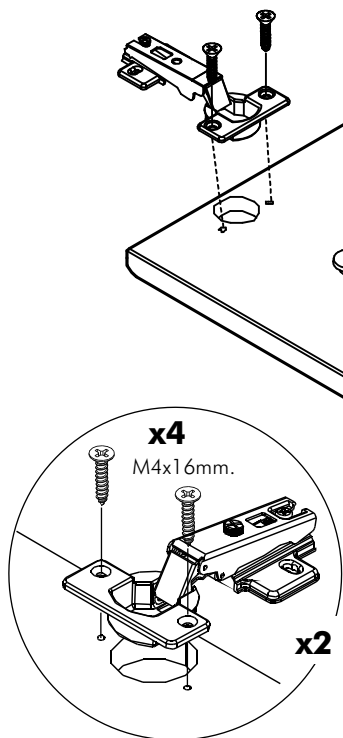

RICOTTA

Door for base / wall cabinet 30-70

Door for base / wall cabinet 40-70

CONNECT SYSTEM

M4x16mm.

HARDWARE

x 1

x 1

x 4

x 2

x 1

x 2

x 4

1.

2.

3.