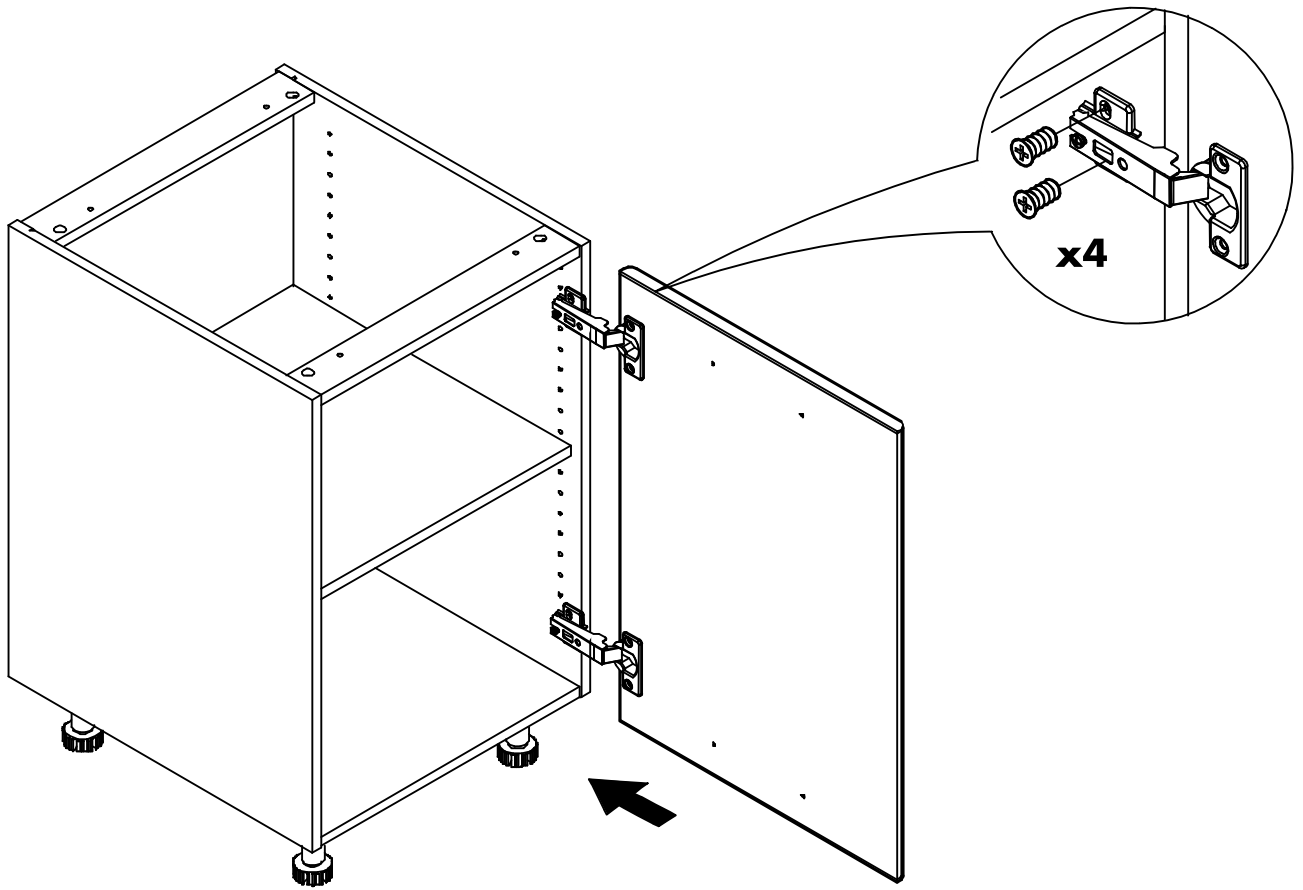

RICOTTA

Door for base / wall cabinet 50-70

Door for base / wall cabinet 60-70

CONNECT SYSTEM

M4x16mm.

HARDWARE

(SOFT)

x 2

M4x16mm.

x 4

x 4

x 2

x 1

x 2

1.

2.