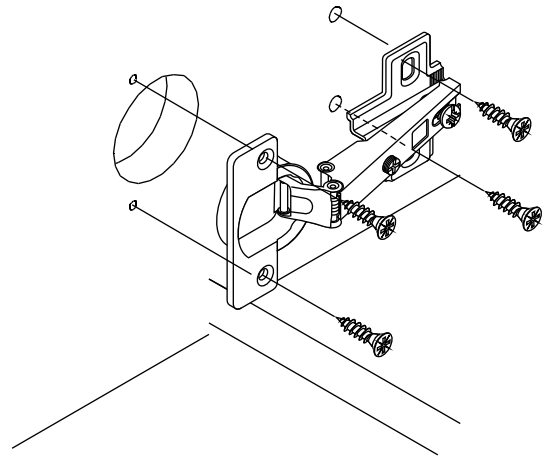

RICOTTA

Door for base / wall cabinet 50-70

Door for base / wall cabinet 60-70

CONNECT SYSTEM

M4x16mm.

HARDWARE

(SOFT)

x 2

M4x16mm.

x 4

x 4

x 2

x 1

x 2

1.

2.