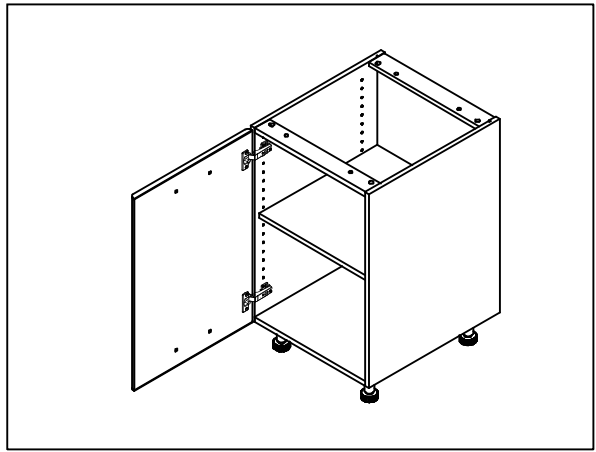

RICOTTA

Door for base / wall cabinet 50-70

Door for base / wall cabinet 60-70

CONNECT SYSTEM

M4x16mm.

HARDWARE

(SOFT)

x 2

M4x16mm.

x 4

x 4

x 2

x 1

x 2

1.

2.