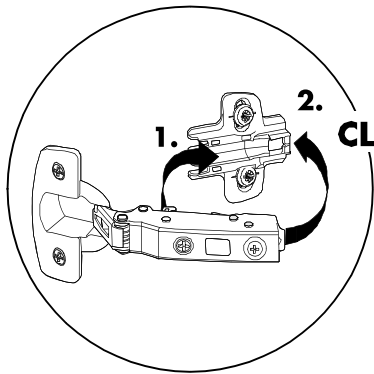

RICOTTA

Door for base / wall cabinet 50-70

Door for base / wall cabinet 60-70

CONNECT SYSTEM

M4x16mm.

HARDWARE

(SOFT)

x 2

M4x16mm.

x 4

x 4

x 2

x 1

x 2

1.

2.