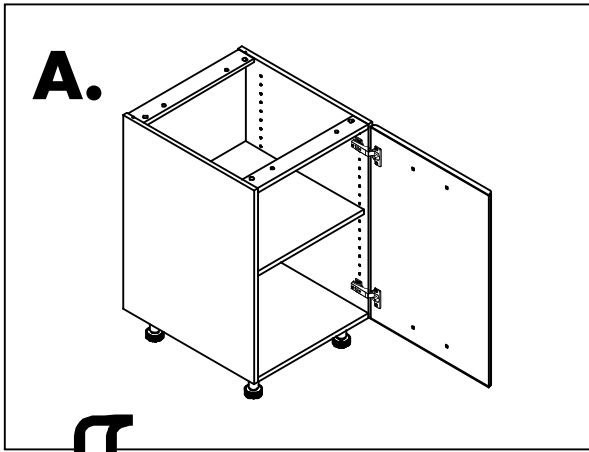

RICOTTA

Door for base / wall cabinet 50-70

Door for base / wall cabinet 60-70

CONNECT SYSTEM

M4x16mm.

HARDWARE

(SOFT)

x 2

M4x16mm.

x 4

x 4

x 2

x 1

x 2

1.

2.