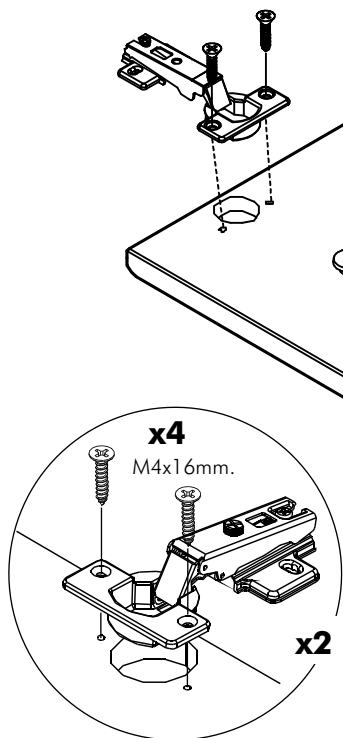

RICOTTA

Door for base / wall cabinet 50-70

Door for base / wall cabinet 60-70

CONNECT SYSTEM

M4x16mm.

HARDWARE

(SOFT)

x 2

M4x16mm.

x 4

x 4

x 2

x 1

x 2

1.

2.