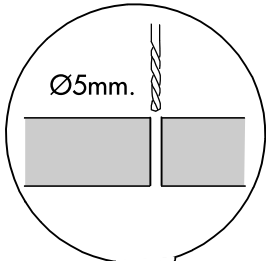

RICOTTA

Door for base / wall cabinet 30-70

Door for base / wall cabinet 40-70

CONNECT SYSTEM

M4x16mm.

HARDWARE

(SOFT)

x 1

x 1

x 4

x 2

x 1

x 2

M4x16mm.

x 4

1.

2.

3.

1.

2.

3.