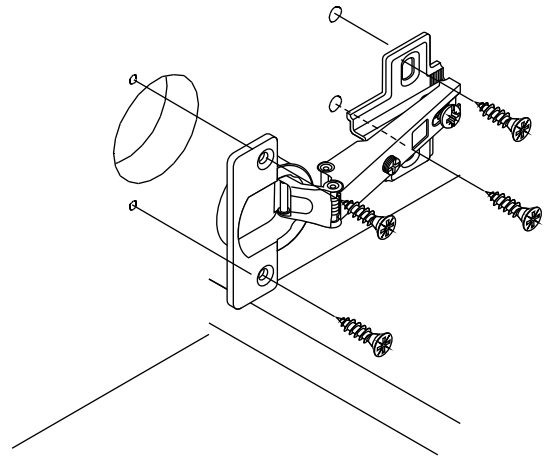

RICOTTA

Door for base / wall cabinet 30-70

Door for base / wall cabinet 40-70

CONNECT SYSTEM

M4x16mm.

HARDWARE

(SOFT)

x 1

x 1

x 4

x 2

x 1

x 2

M4x16mm.

x 4

1.