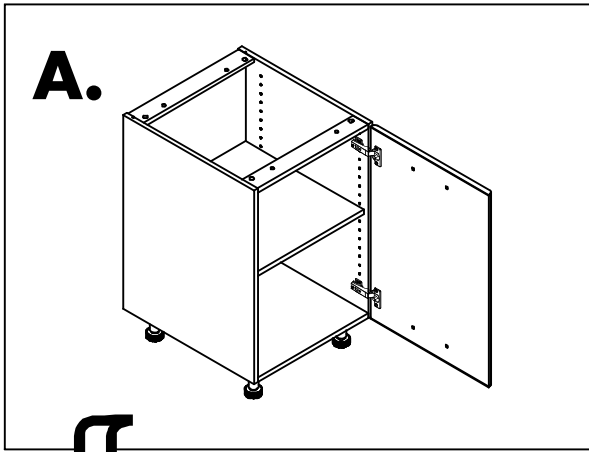

RICOTTA

Door for base / wall cabinet 30-70

Door for base / wall cabinet 40-70

CONNECT SYSTEM

M4x16mm.

HARDWARE

(SOFT)

x 1

x 1

x 4

x 2

x 1

x 2

M4x16mm.

x 4

1.