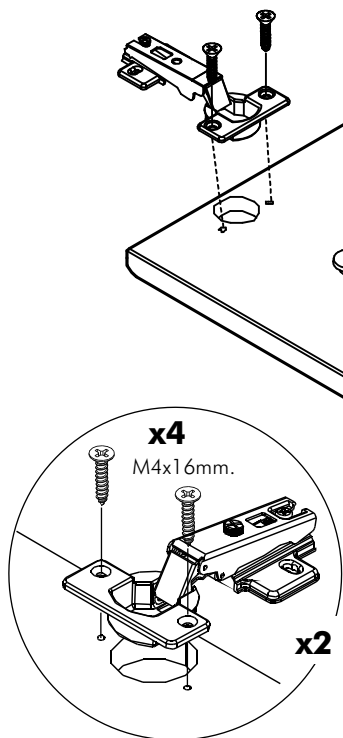

RICOTTA

Door for base / wall cabinet 30-70

Door for base / wall cabinet 40-70

CONNECT SYSTEM

M4x16mm.

HARDWARE

(SOFT)

x 1

x 1

x 4

x 2

x 1

x 2

M4x16mm.

x 4

1.