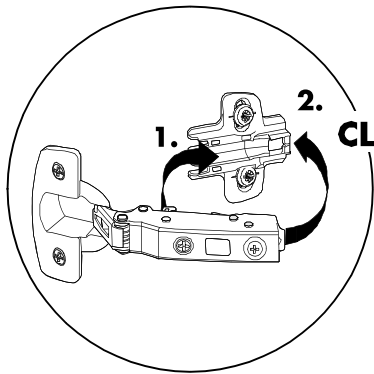

RICOTTA

Door for base / wall cabinet 30-70

Door for base / wall cabinet 40-70

CONNECT SYSTEM

M4x16mm.

HARDWARE

(SOFT)

x 1

x 1

x 4

x 2

x 1

x 2

M4x16mm.

x 4

1.