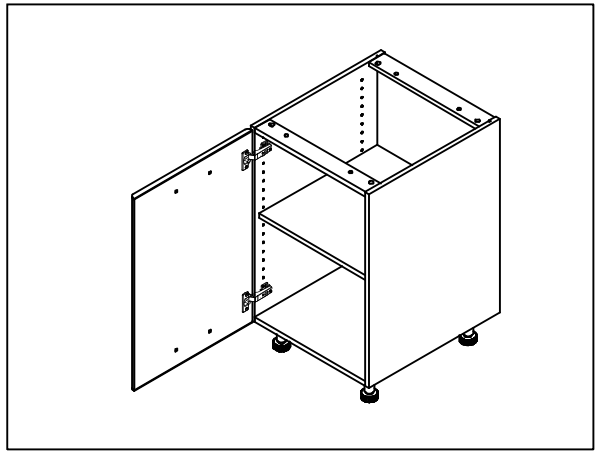

RICOTTA

Door for base / wall cabinet 30-70

Door for base / wall cabinet 40-70

CONNECT SYSTEM

M4x16mm.

HARDWARE

(SOFT)

x 1

x 1

x 4

x 2

x 1

x 2

M4x16mm.

x 4

1.