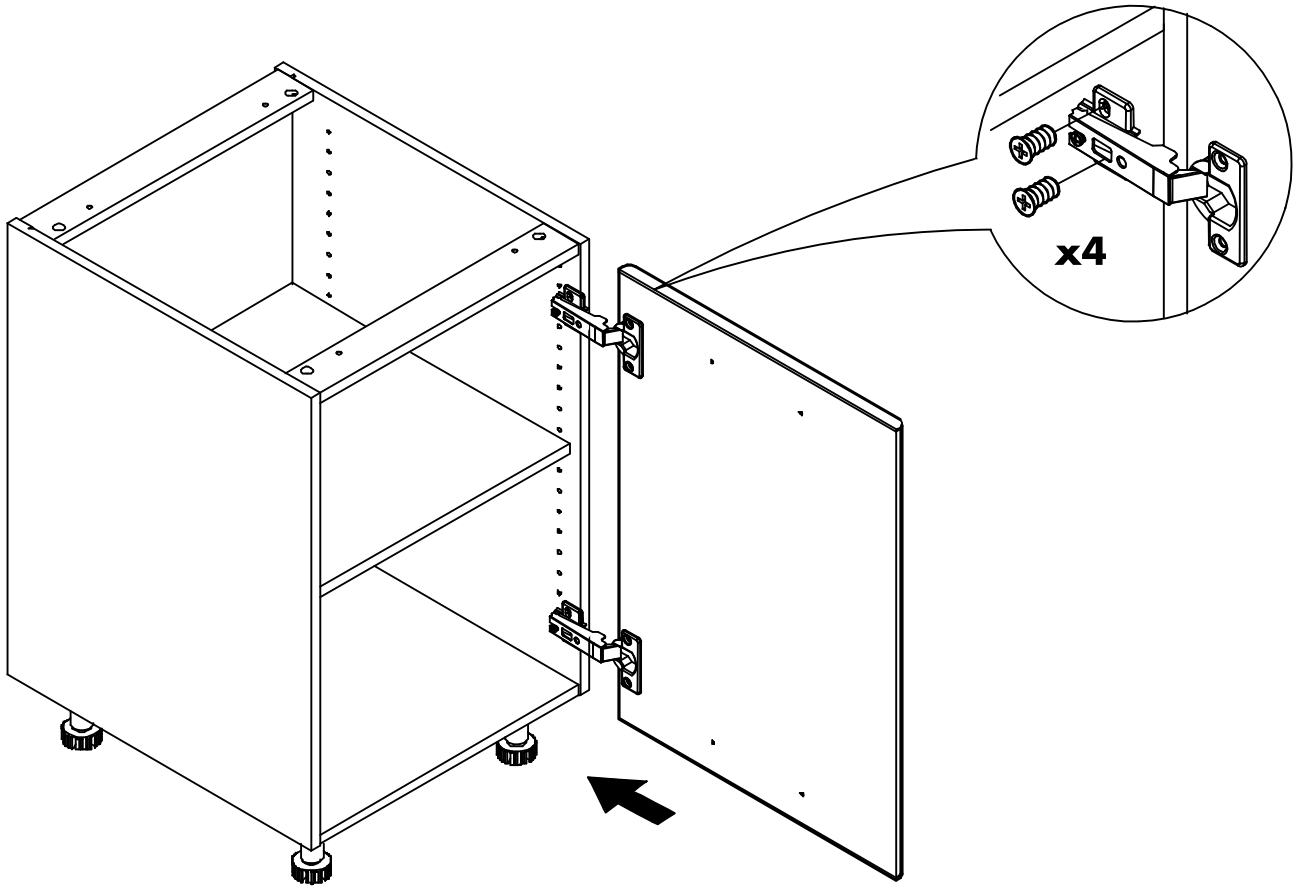

RICOTTA

Door for base / wall cabinet 50-70

Door for base / wall cabinet 60-70

CONNECT SYSTEM

M4x16mm.

HARDWARE

(SOFT)

x 2

M4x16mm.

x 4

x 4

x 2

x 1

x 2

1.

2.