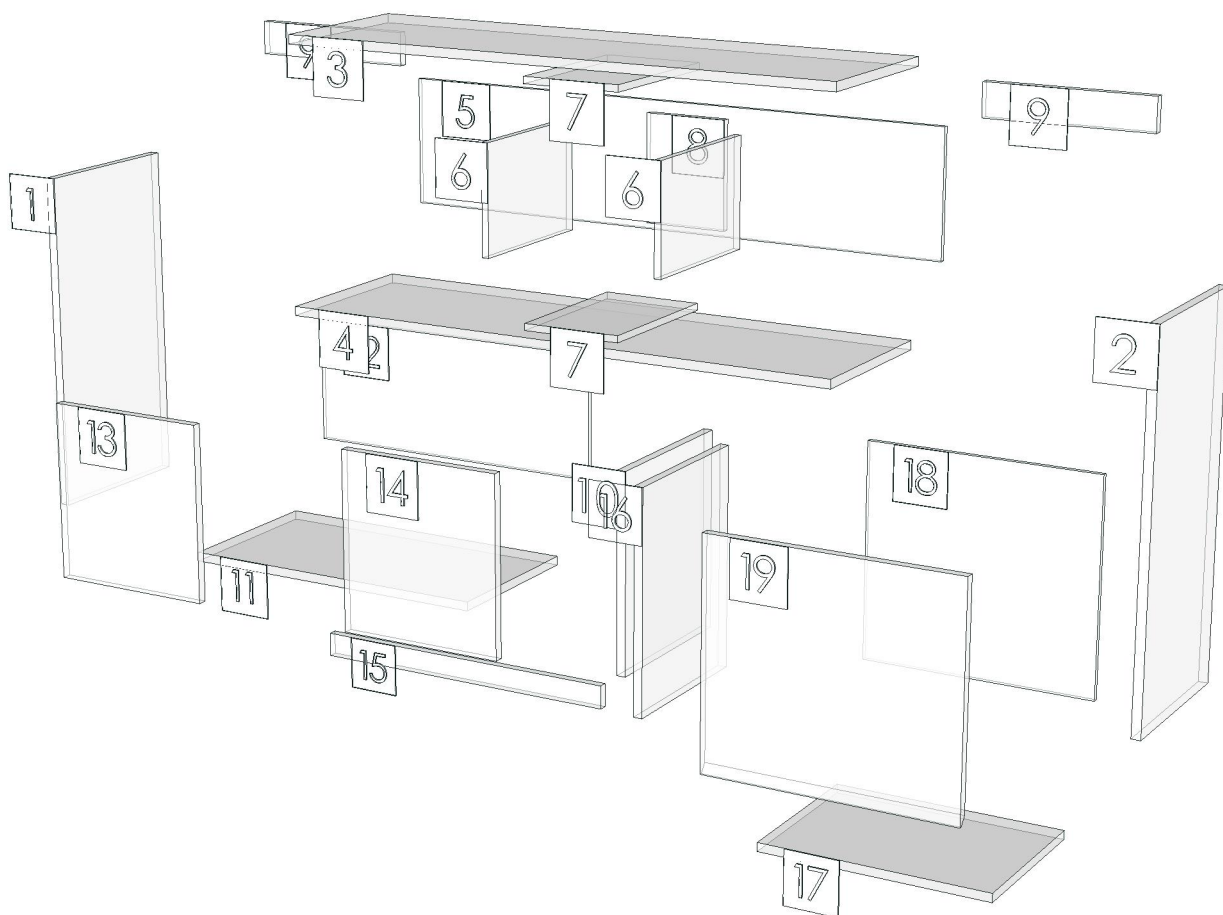

Model	-		
Creator	CHALEAMPHON	.BCP Name	INDEX_C3D_KITCHEN2
Reviewer		Order	H002205
Approves		Date	06/01/2026