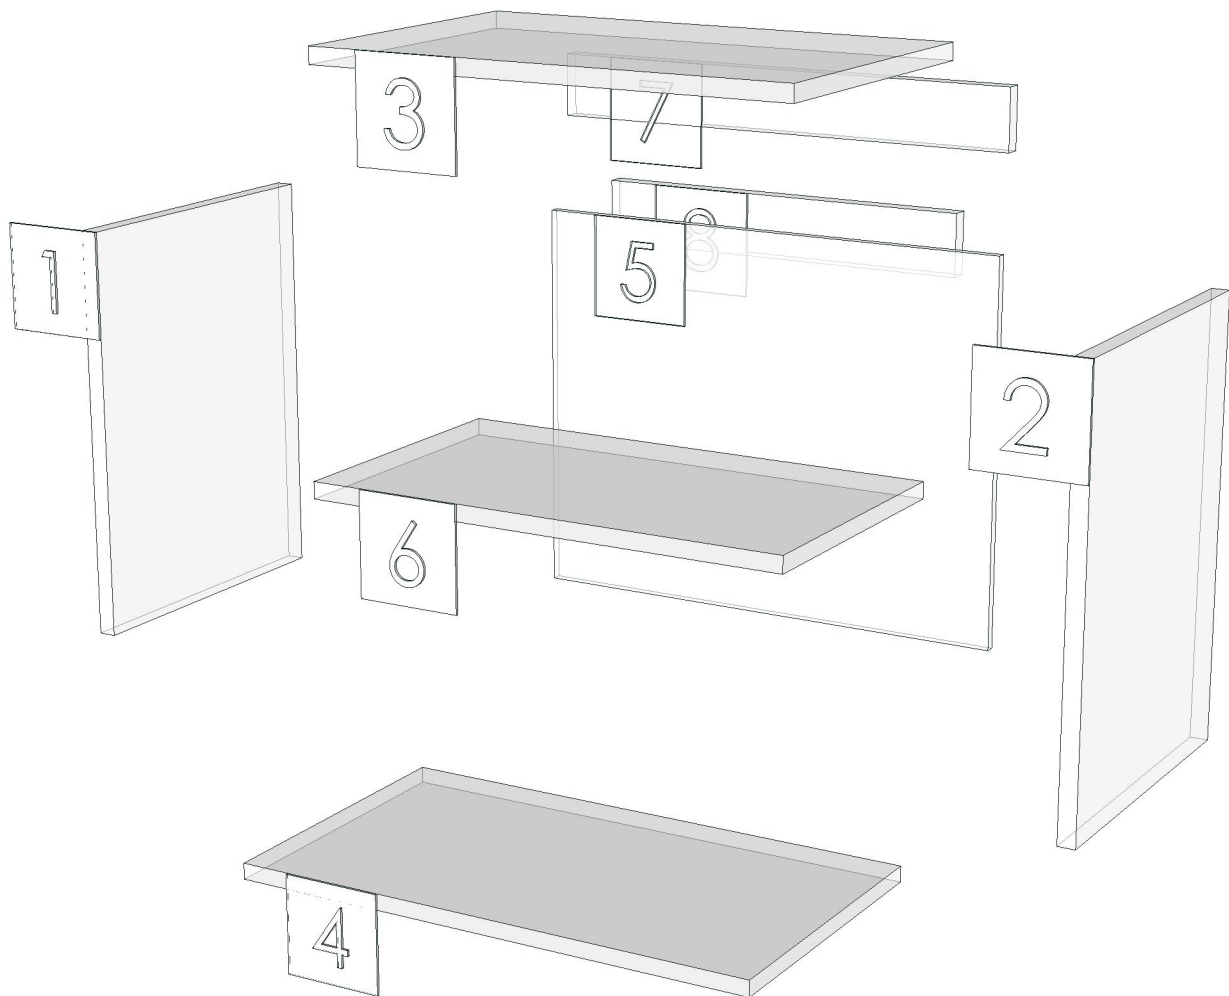

Model	-		
Creator	CHALEAMPON	.BCP Name	INDEX_C3D_KITCHEN2
Reviewer		Order	H002082
Approves		Date	23/10/2025