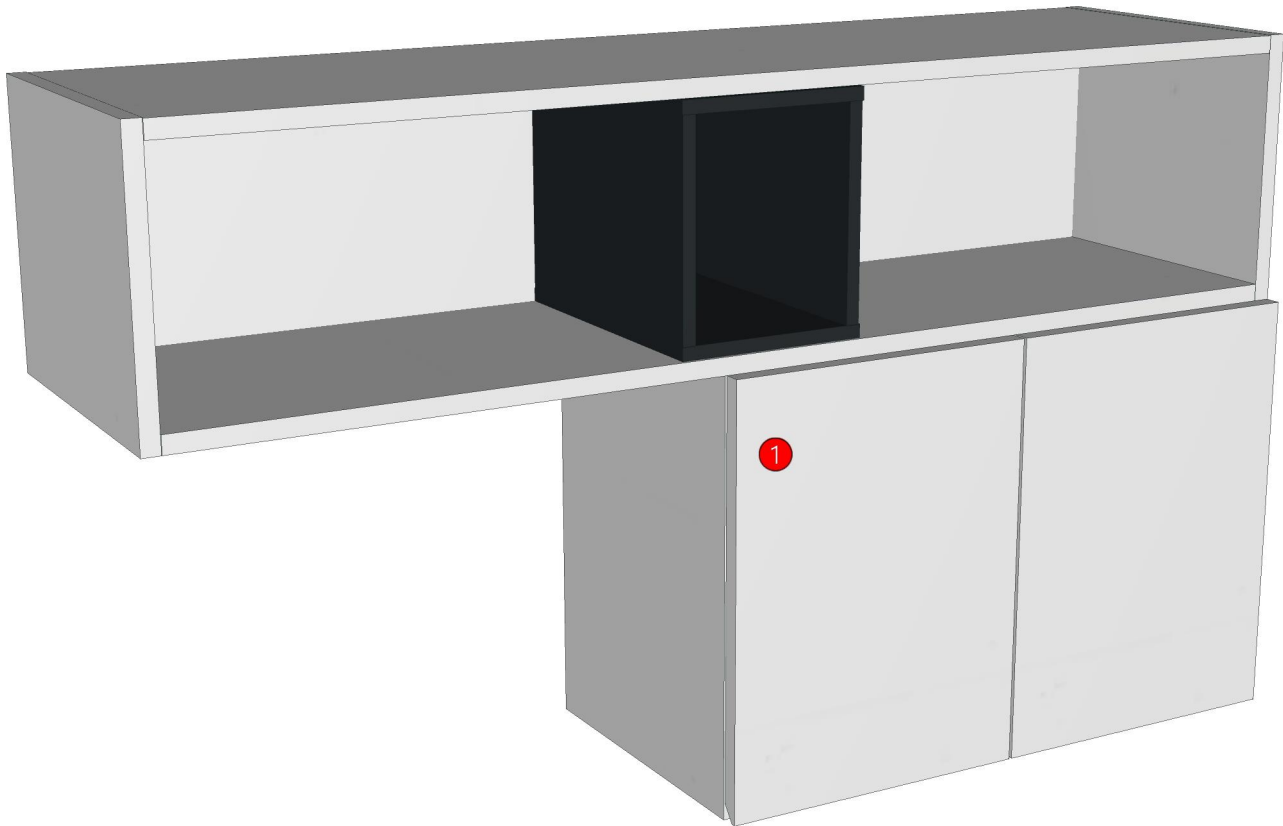

K2R-160171027

K101R-160175214

Model	-		
Creator	CHALEAMPON	.BCP Name	INDEX_C3D_KITCHEN2
Reviewer		Order	H002206
Approves		Date	07/01/2026

Model	PLUS_UD_DLOC50L		
Creator	CHALEAMPHON	.BCP Name	INDEX_C3D_KITCHEN2
Reviewer		Order	H002082
Approves		Date	23/10/2025