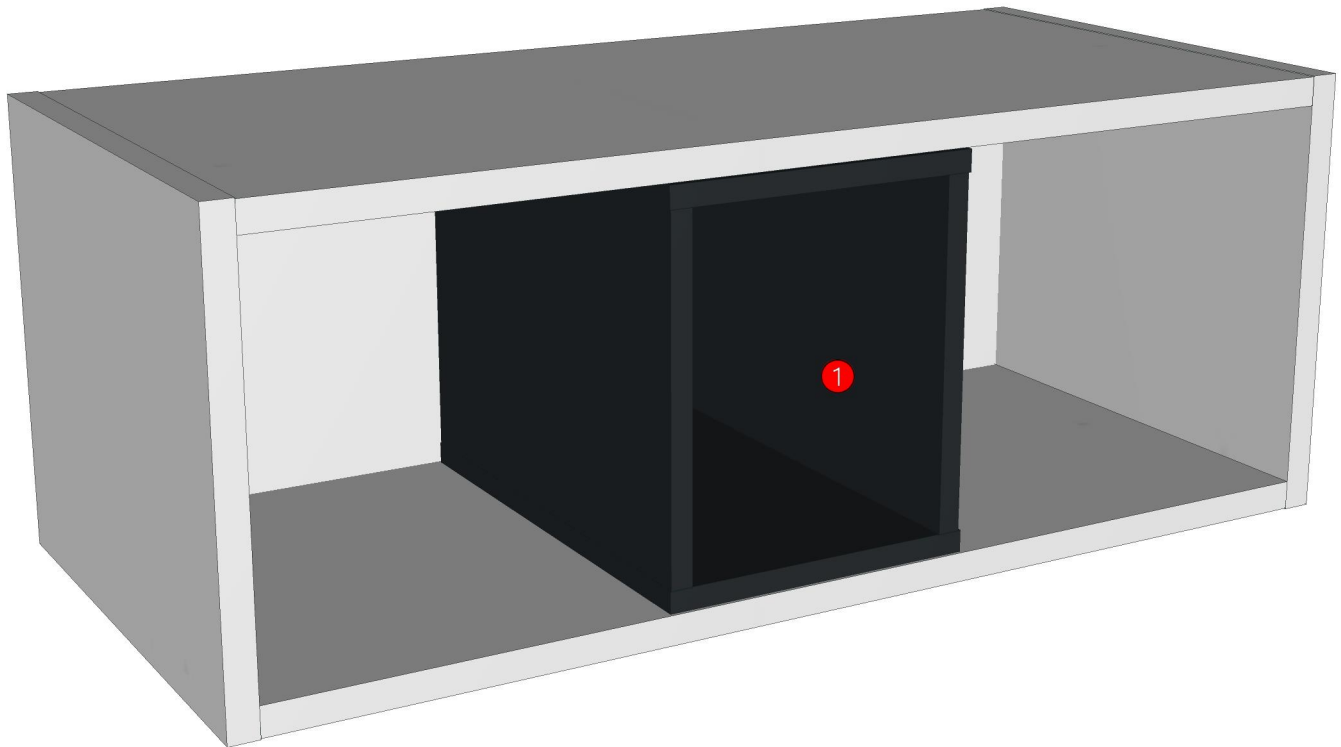

K101R-160175214