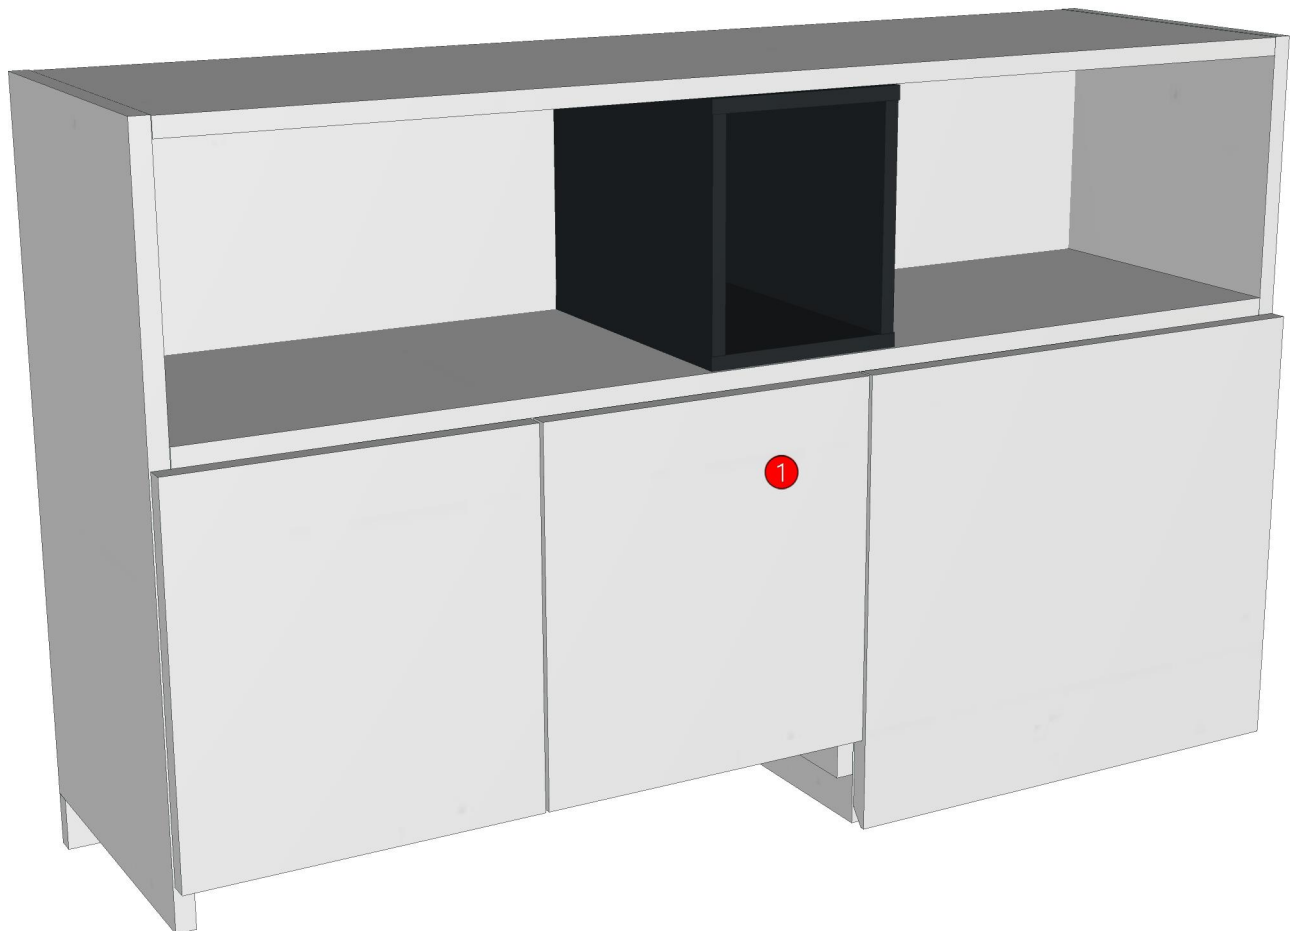

K2R-160171027

K101R-160175214

Model	-		
Creator	CHALEAMPHON	.BCP Name	INDEX_C3D_KITCHEN2
Reviewer		Order	H002205
Approves		Date	06/01/2026

Model	PLUS_UD_DL110R		
Creator	CHALEAMPHON	.BCP Name	INDEX_C3D_KITCHEN2
Reviewer		Order	H002206
Approves		Date	07/01/2026