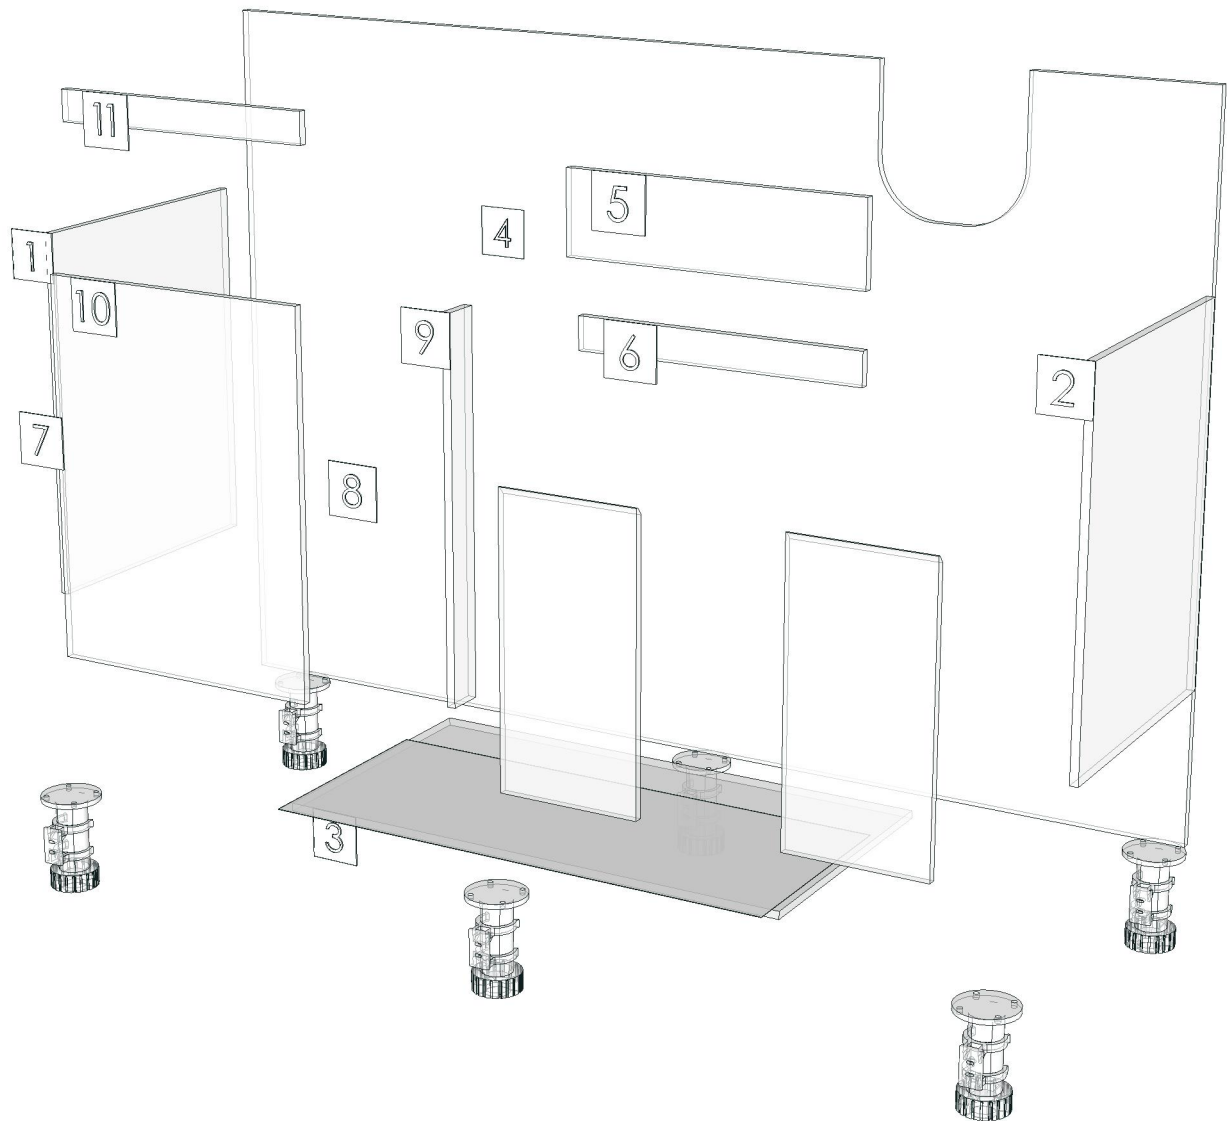

Edge

01.407=1 AR8

K2R-160171027

K101R-160175214

Model	-		
Creator	CHALEAMPHON	.BCP Name	INDEX_C3D_KITCHEN2
Reviewer		Order	H002071
Approves		Date	21/10/2025

Model	PLUS_UD_DFBS		
Creator	CHALEAMPON	.BCP Name	INDEX_C3D_KITCHEN2
Reviewer		Order	H002091
Approves		Date	28/10/2025