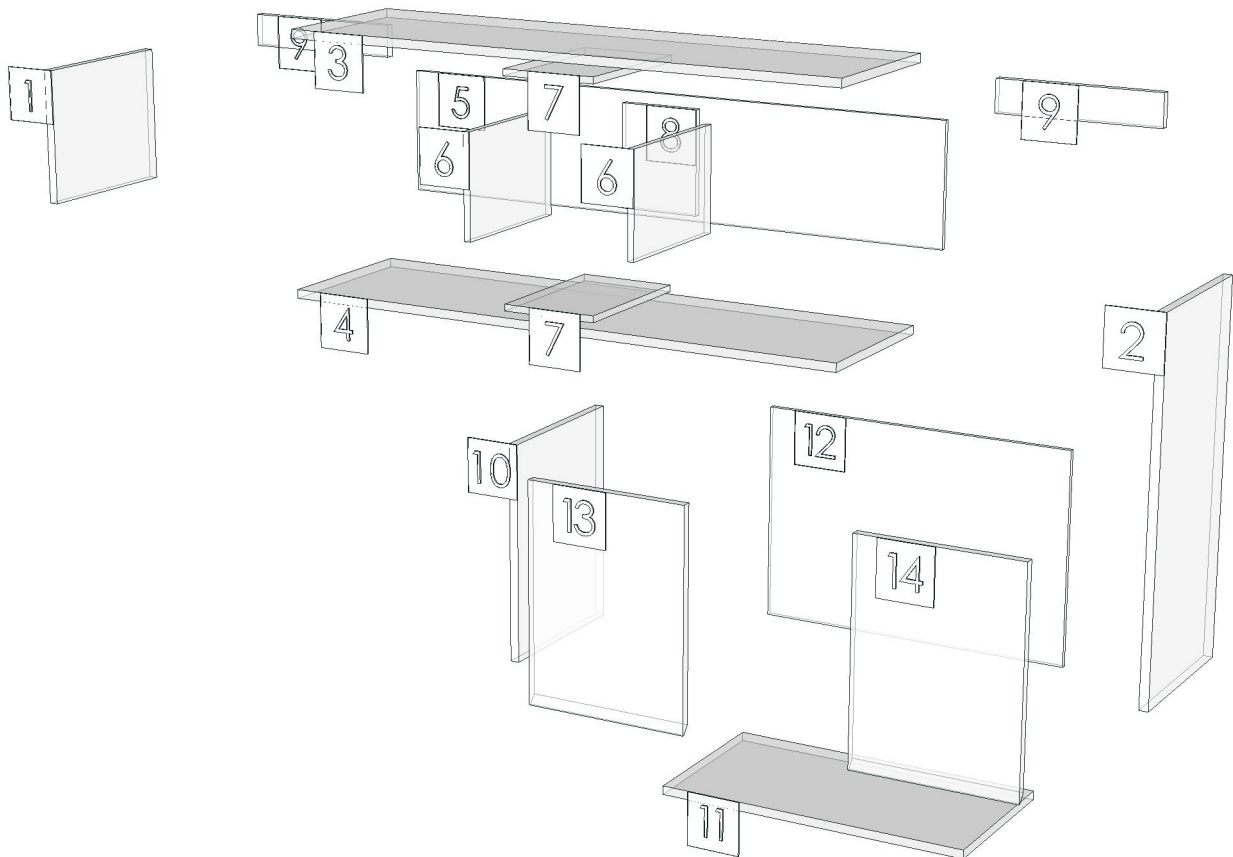

Model	-		
Creator	CHALEAMPON	.BCP Name	INDEX_C3D_KITCHEN2
Reviewer		Order	H002206
Approves		Date	07/01/2026