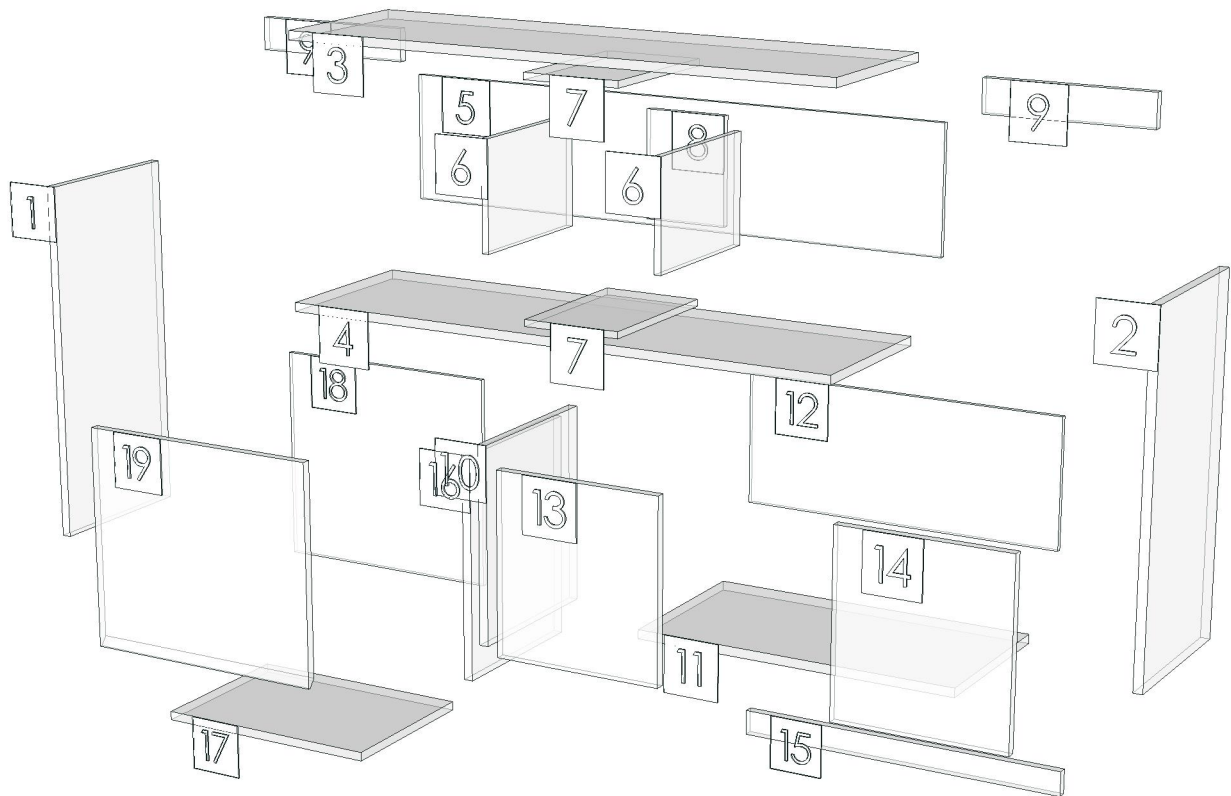

Model	-		
Creator	CHALEAMPON	.BCP Name	INDEX_C3D_KITCHEN2
Reviewer		Order	H002211
Approves		Date	08/01/2026