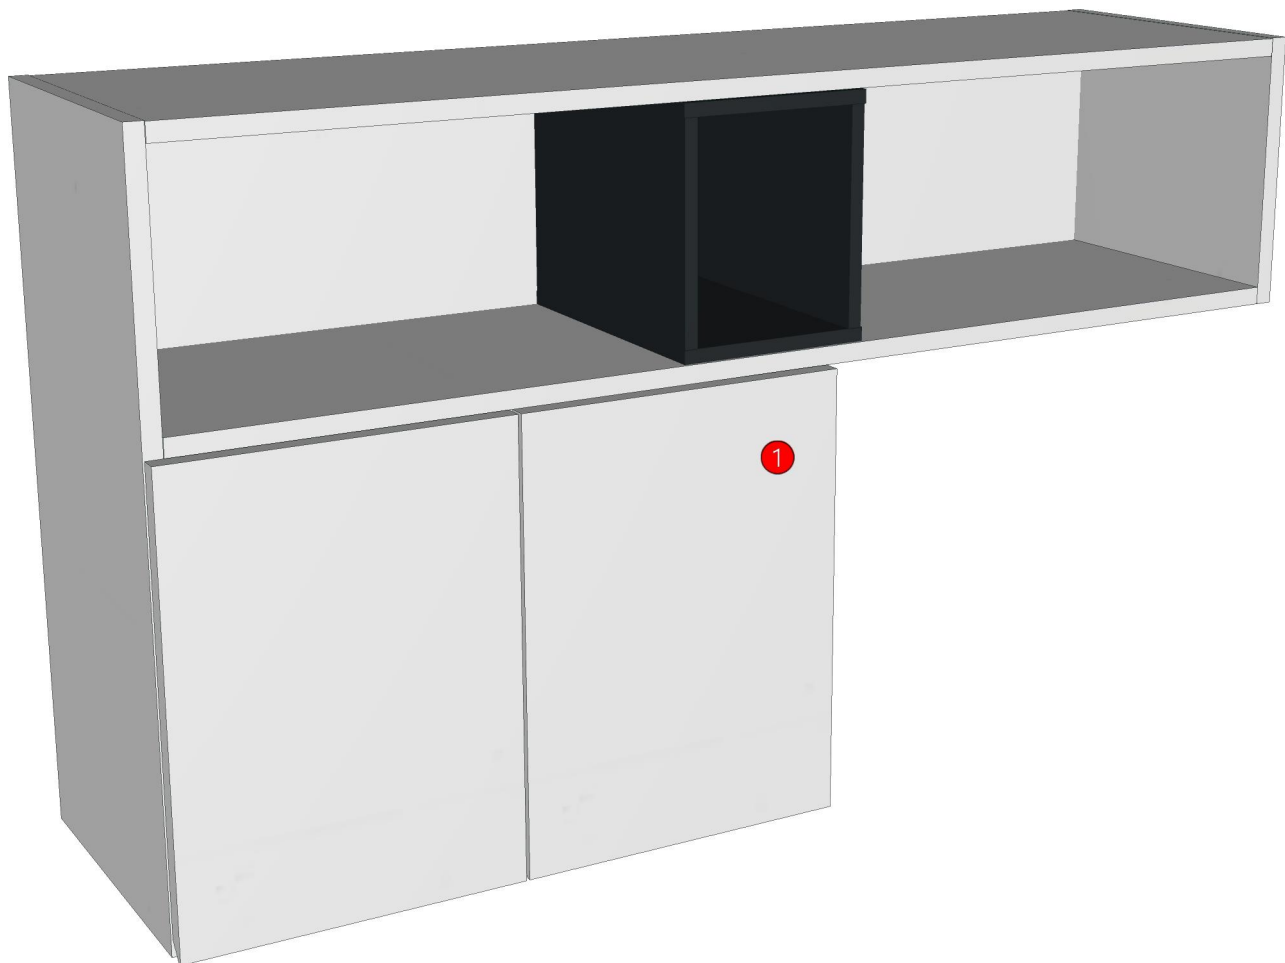

K2L-160175179

Model	-		
Creator	CHALEAMPHON	.BCP Name	INDEX_C3D_KITCHEN2
Reviewer		Order	H002212
Approves		Date	08/01/2026

Model	PLUS_UD_DLOC50R		
Creator	CHALEAMPHON	.BCP Name	INDEX_C3D_KITCHEN2
Reviewer		Order	H002186
Approves		Date	15/12/2025