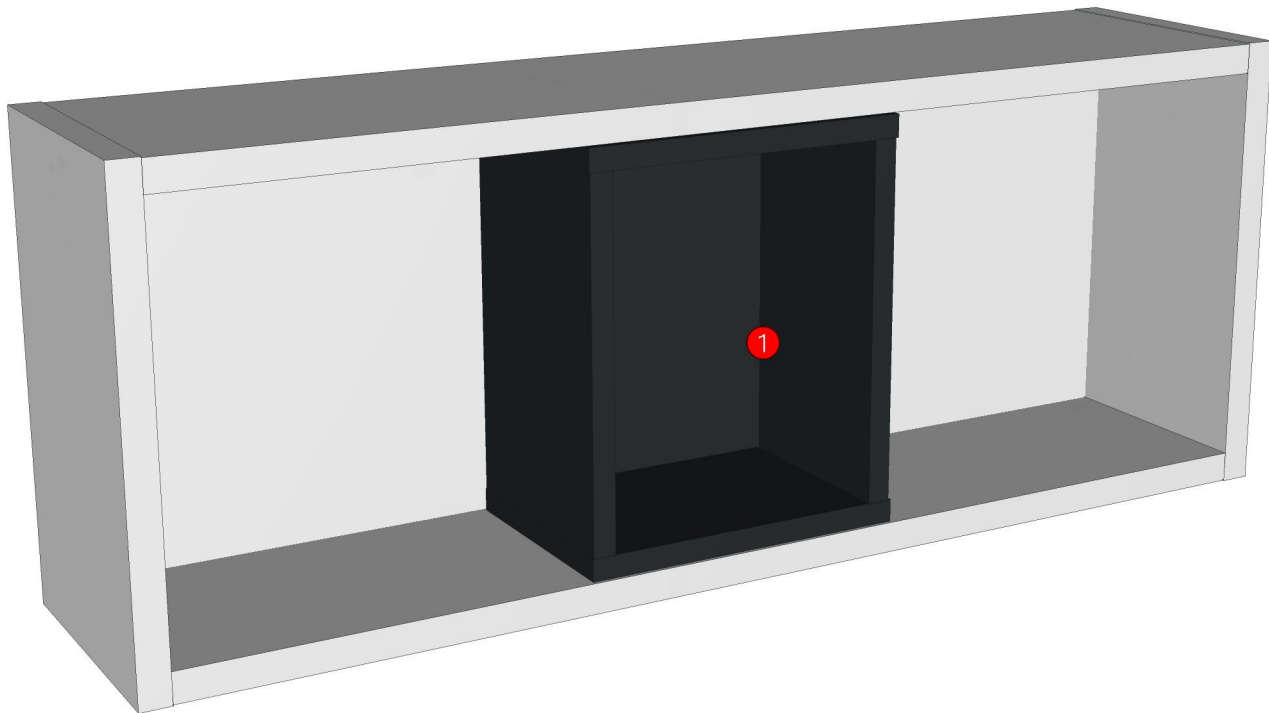

K2R-160171027

K2L-160175179