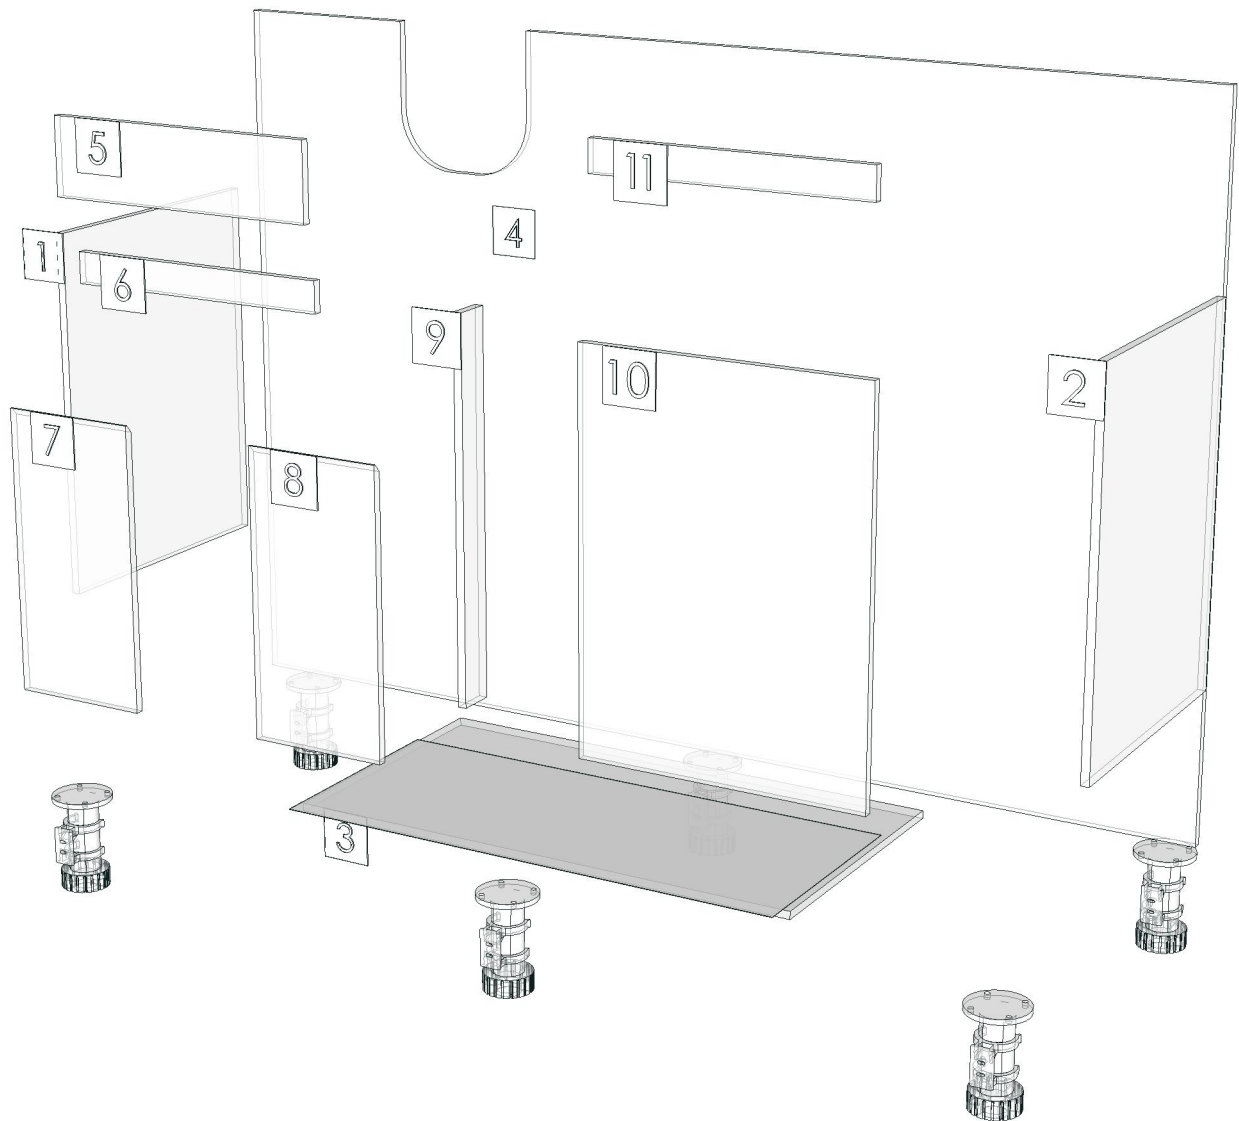

Edge

01.407=1 AR8

K2L-160175179

Model	-		
Creator	CHALEAMPHON	.BCP Name	INDEX_C3D_KITCHEN2
Reviewer		Order	H002184
Approves		Date	15/12/2025

Model	PLUS_UD_DFBS		
Creator	CHALEAMPON	.BCP Name	INDEX_C3D_KITCHEN2
Reviewer		Order	H002091
Approves		Date	28/10/2025