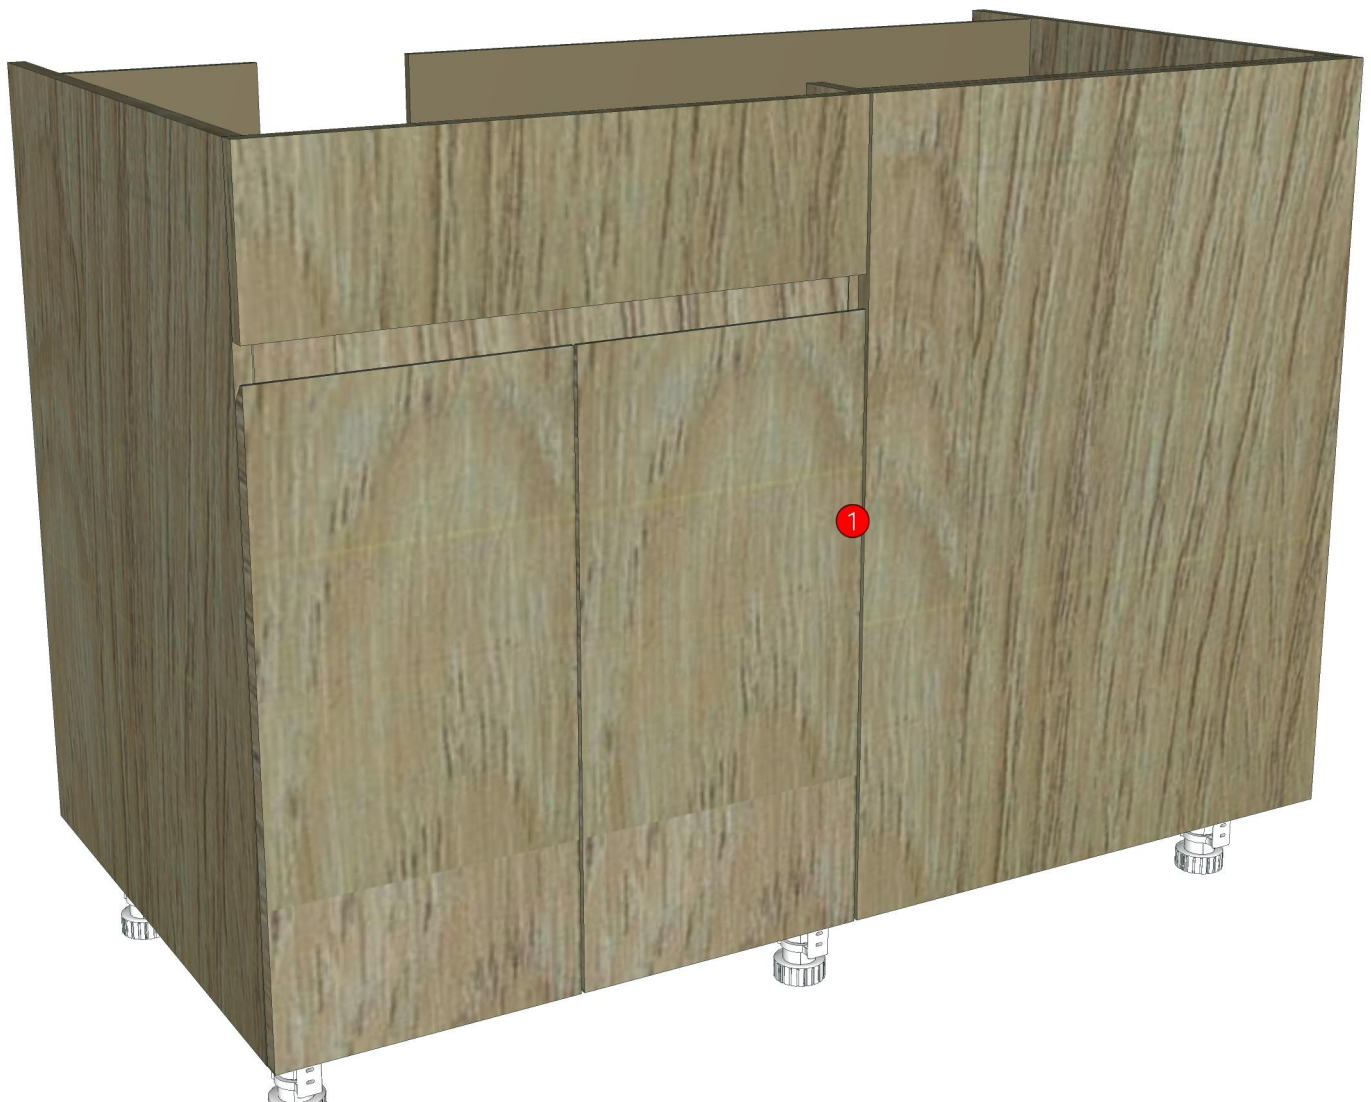

K2L-160175179