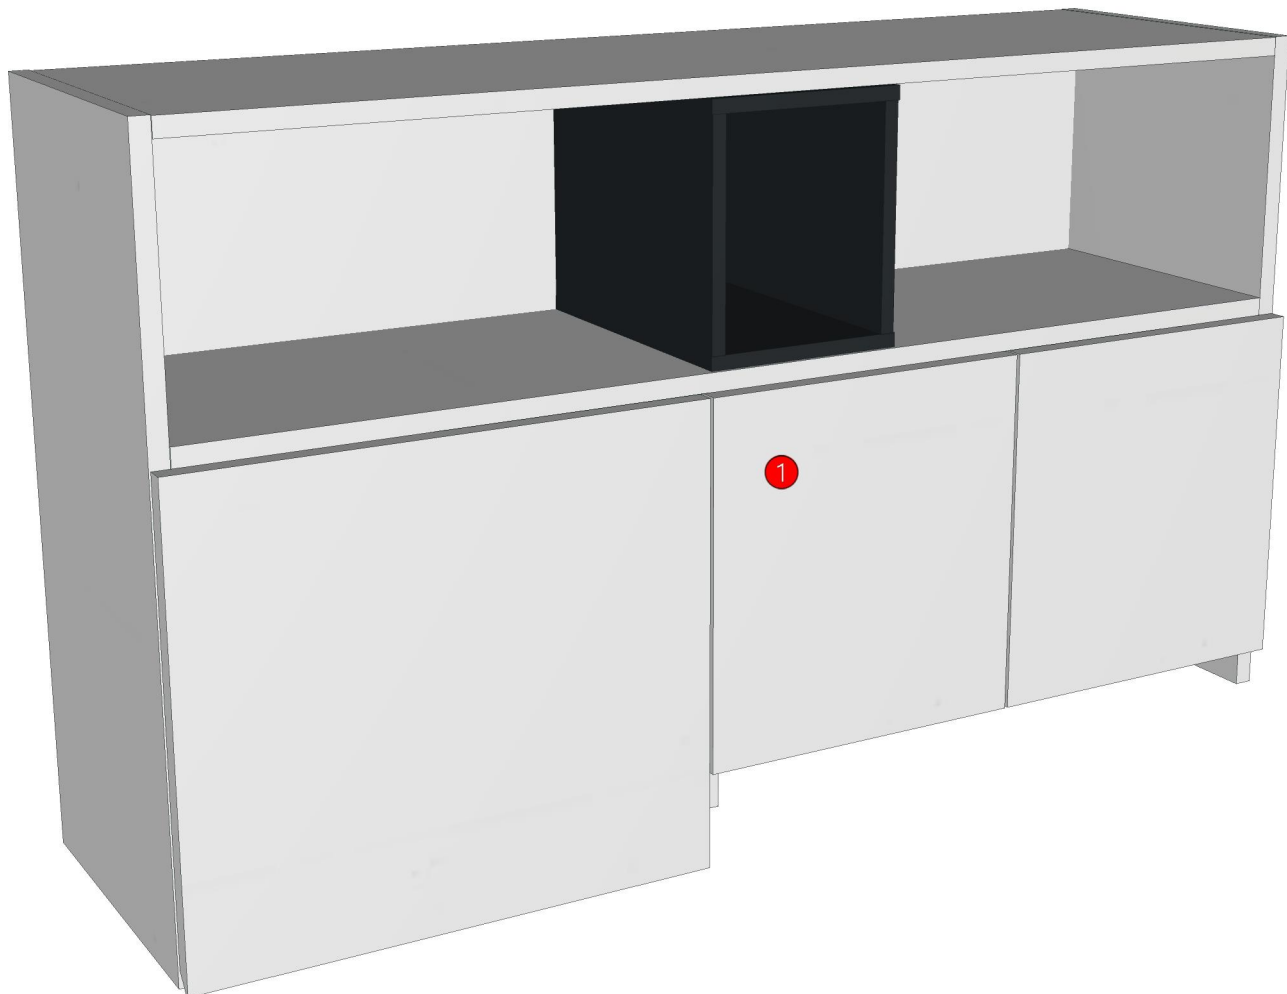

K2L-160175179

Model	-		
Creator	CHALEAMPON	.BCP Name	INDEX_C3D_KITCHEN2
Reviewer		Order	H002211
Approves		Date	08/01/2026

Model	PLUS_UD_DL110L		
Creator	CHALEAMPHON	.BCP Name	INDEX_C3D_KITCHEN2
Reviewer		Order	H002212
Approves		Date	08/01/2026