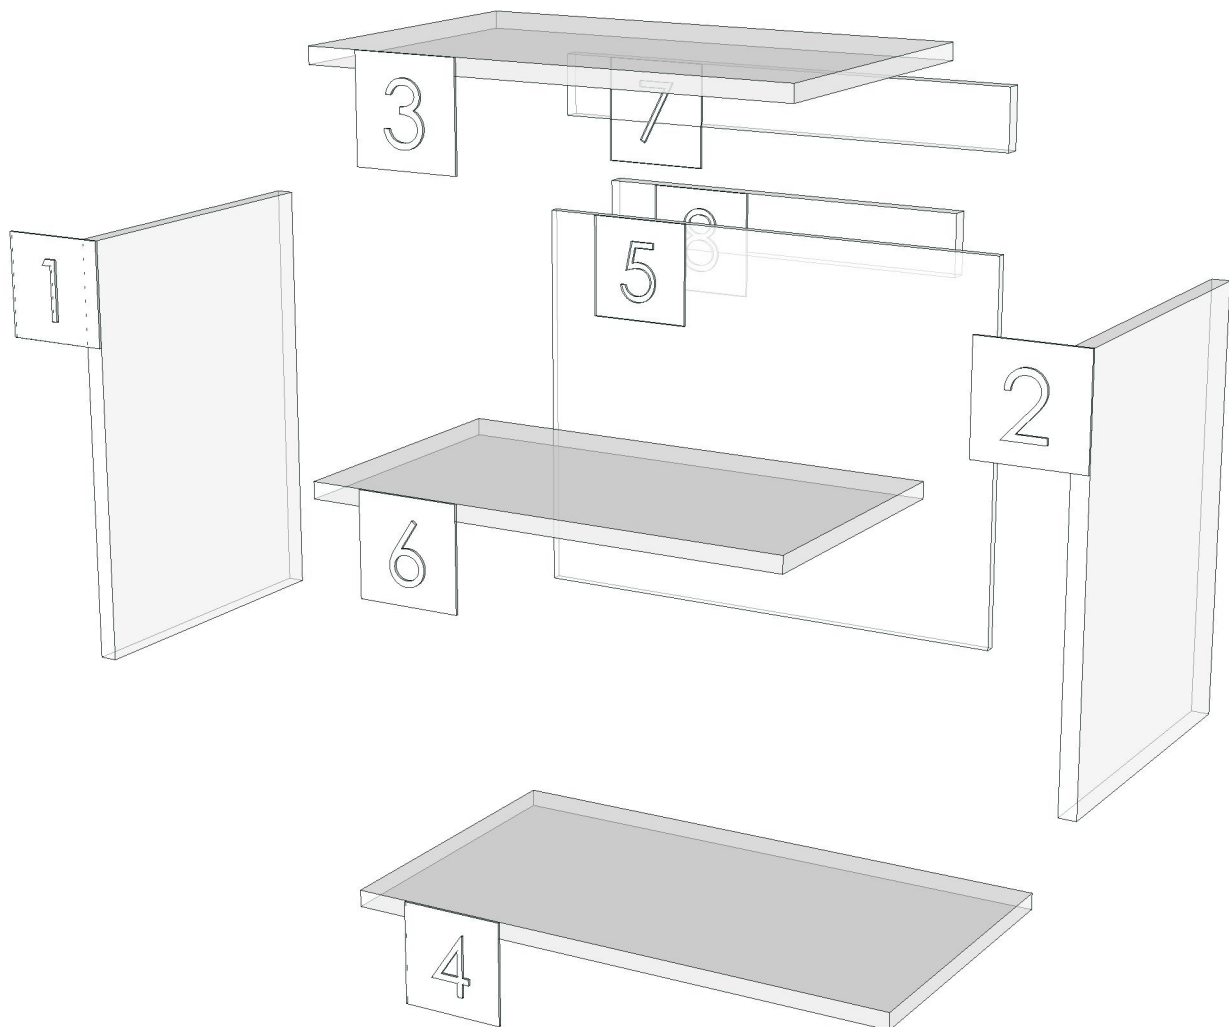

Model	-		
Creator	CHALEAMPON	.BCP Name	INDEX_C3D_KITCHEN2
Reviewer		Order	H002186
Approves		Date	15/12/2025