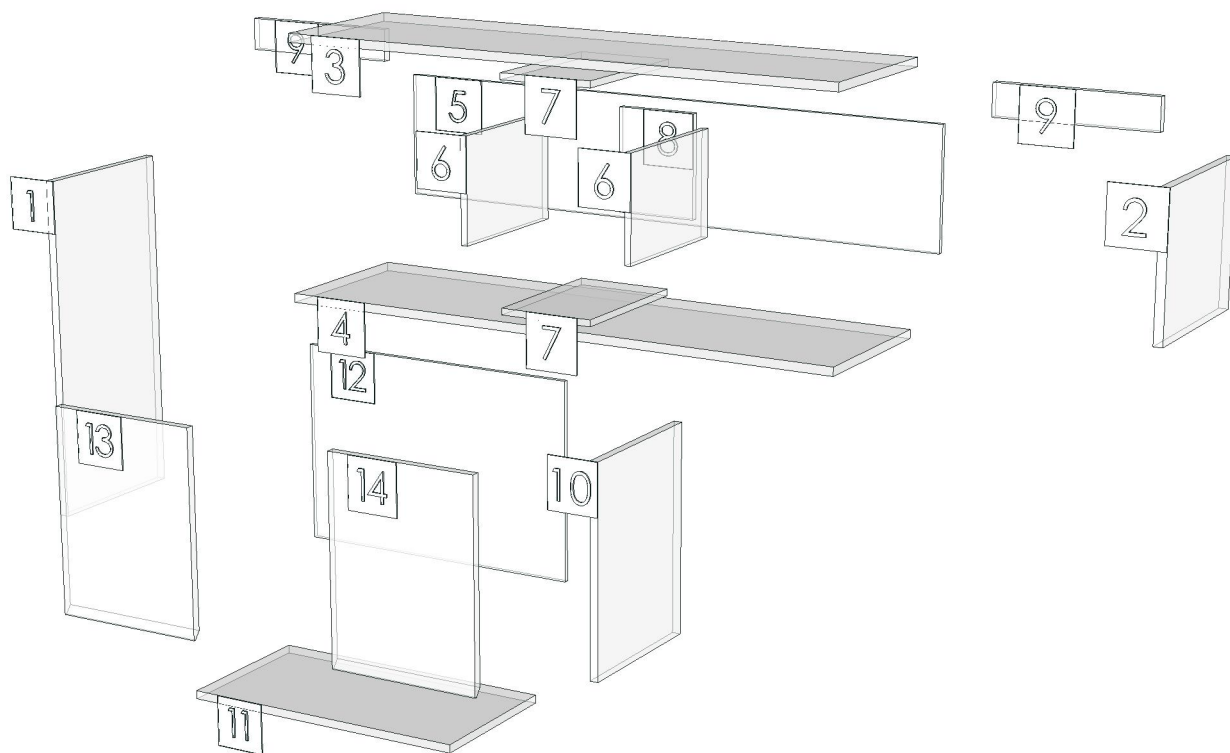

Model	-		
Creator	CHALEAMPHON	.BCP Name	INDEX_C3D_KITCHEN2
Reviewer		Order	H002212
Approves		Date	08/01/2026