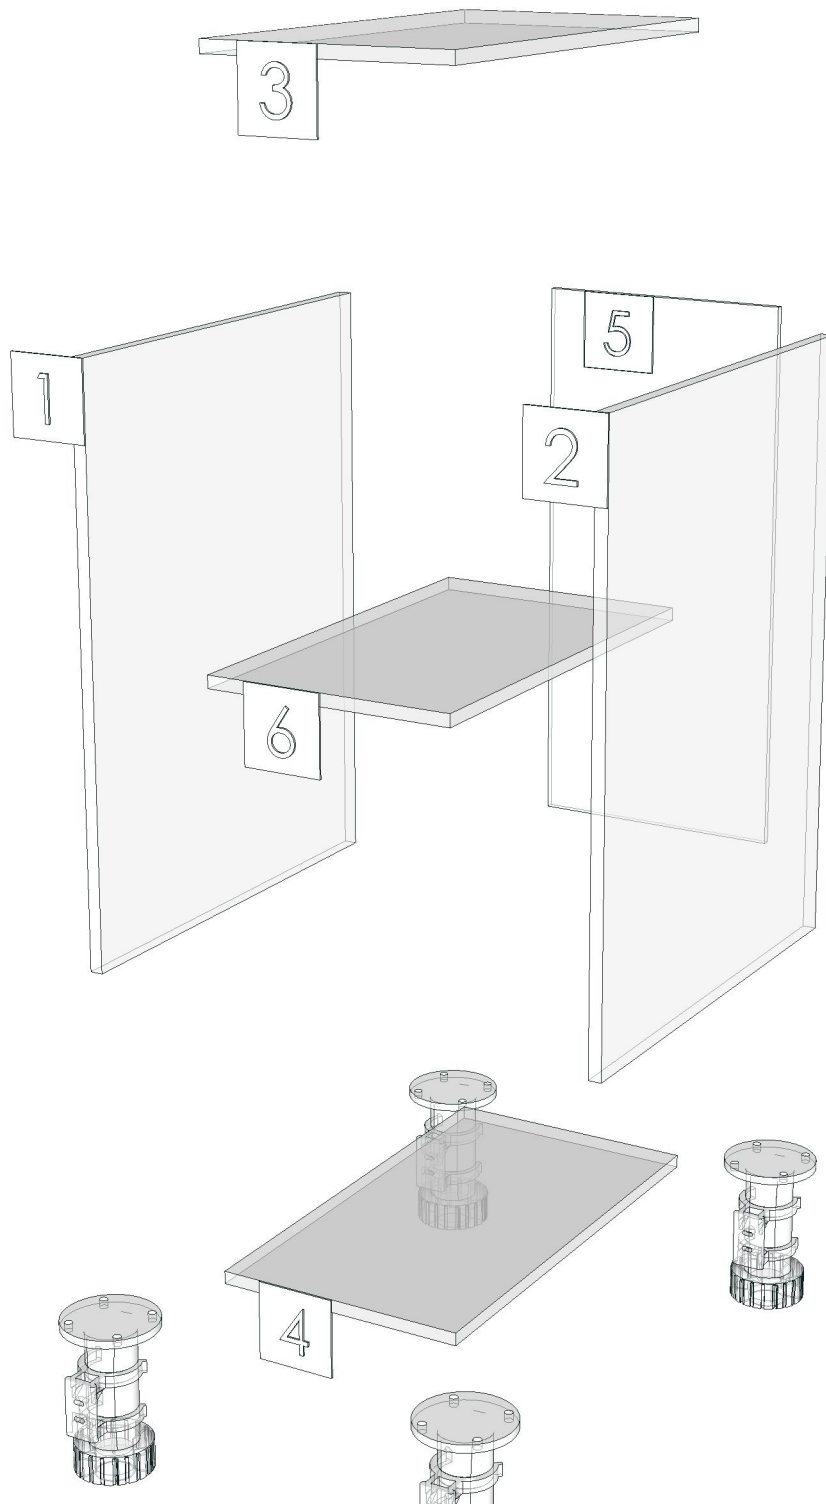

Model	-PLUS_UD		
Creator	CHALEAMPHON	.BCP Name	INDEX_C3D_KITCHEN2
Reviewer		Order	H000987
Approves		Date	20/06/2024