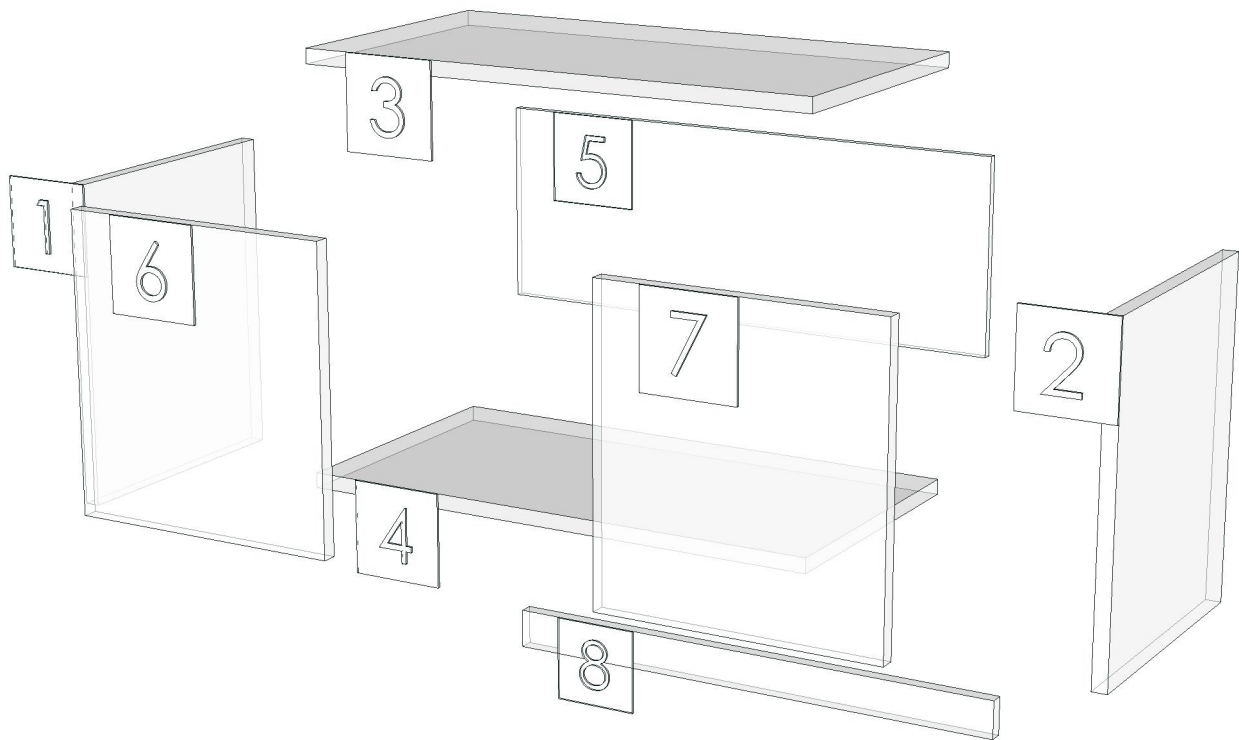

Model	-		
Creator	CHALEAMPON	.BCP Name	INDEX_C3D_KITCHEN2
Reviewer		Order	H002075
Approves		Date	23/10/2025