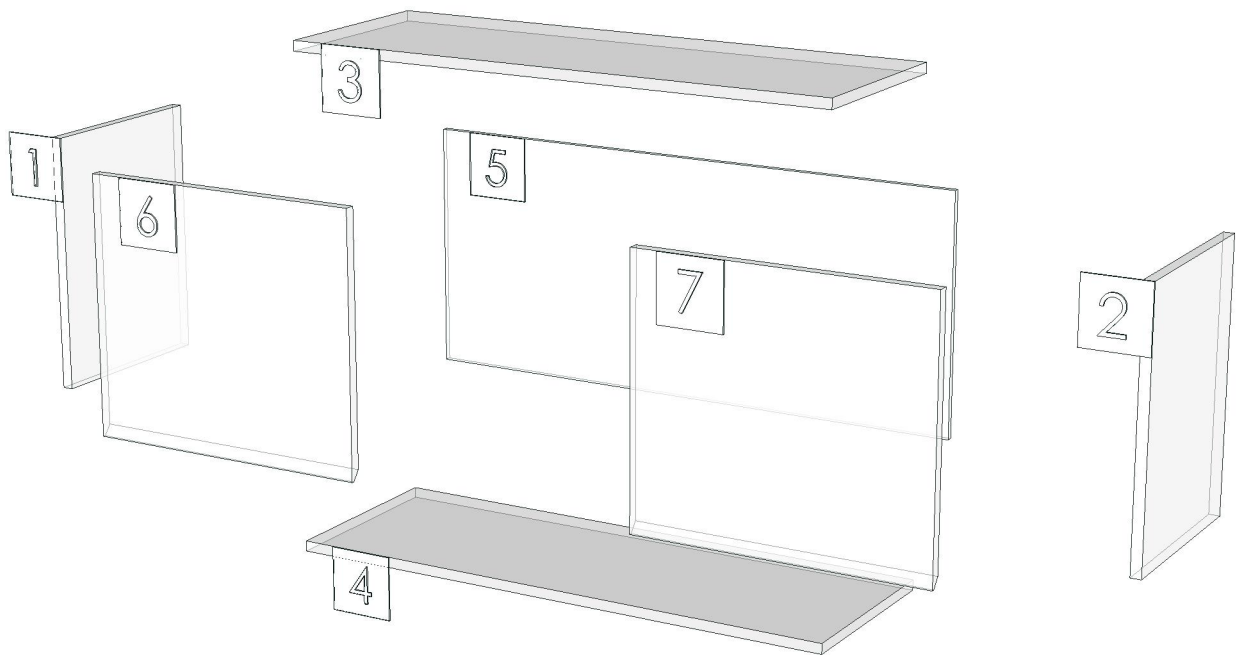

PLUS_UD_DL90-900X300X400

Colour

20.44=ML WHITE VM1012/2610/2610 (PEAEL)

Edge

01.47=1 WHITE

K10R-160171040

Model	-		
Creator	CHALEAMPHON	.BCP Name	INDEX_C3D_KITCHEN2
Reviewer		Order	H002079
Approves		Date	23/10/2025