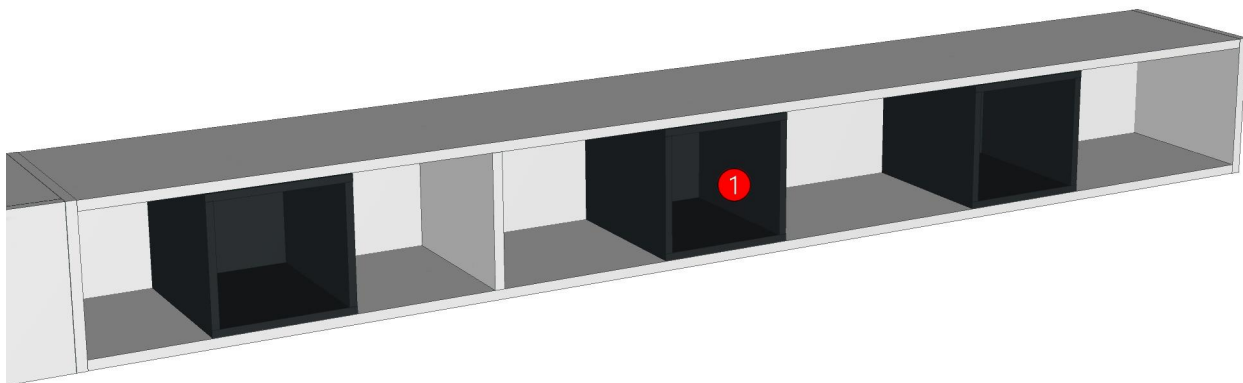

K10R-160171040

Model	-		
Creator	CHALEAMPON	.BCP Name	INDEX_C3D_KITCHEN2
Reviewer		Order	H002086
Approves		Date	27/10/2025