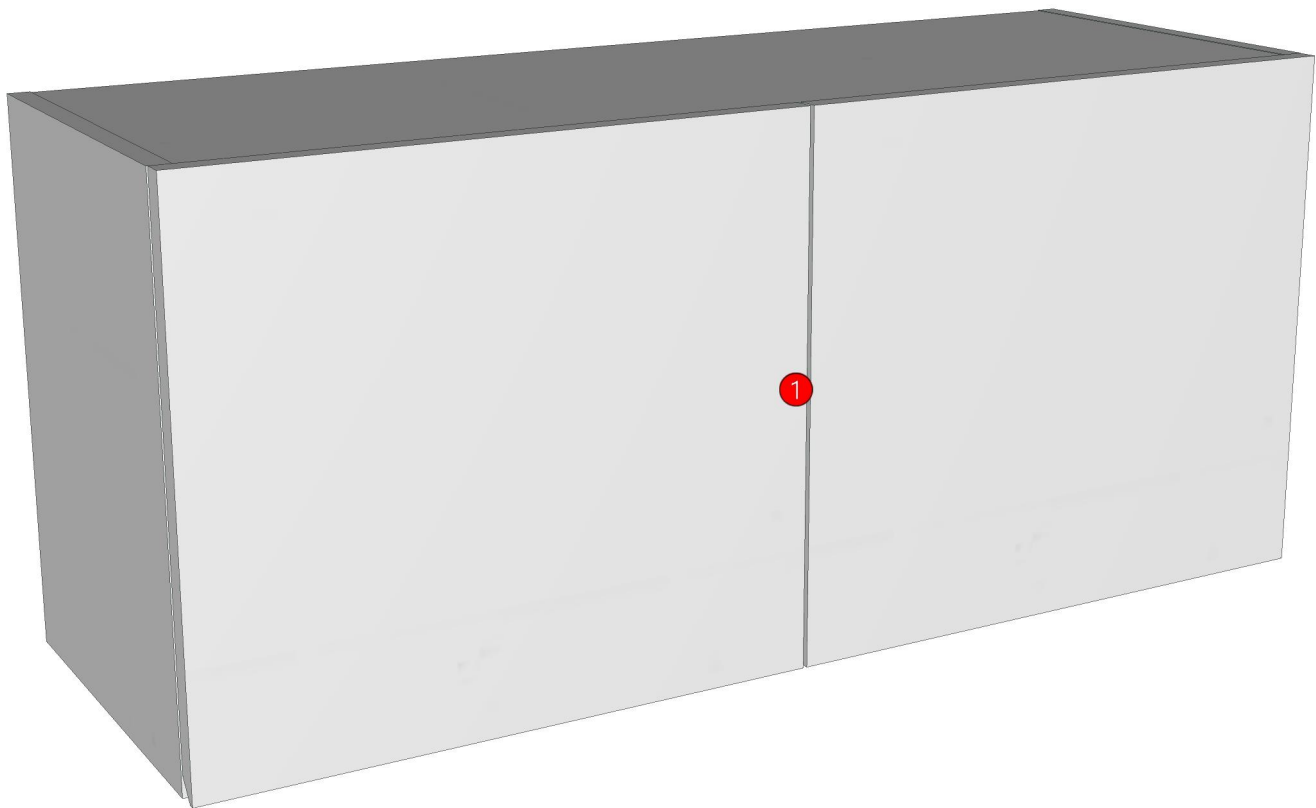

PLUS_UD_DL90-900X300X400

Colour

20.44=ML WHITE VM1012/2610/2610 (PEAEL)

Edge

01.47=1 WHITE

K10R-160171040

Model	-		
Creator	CHALEAMPHON	.BCP Name	INDEX_C3D_KITCHEN2
Reviewer		Order	H002079
Approves		Date	23/10/2025