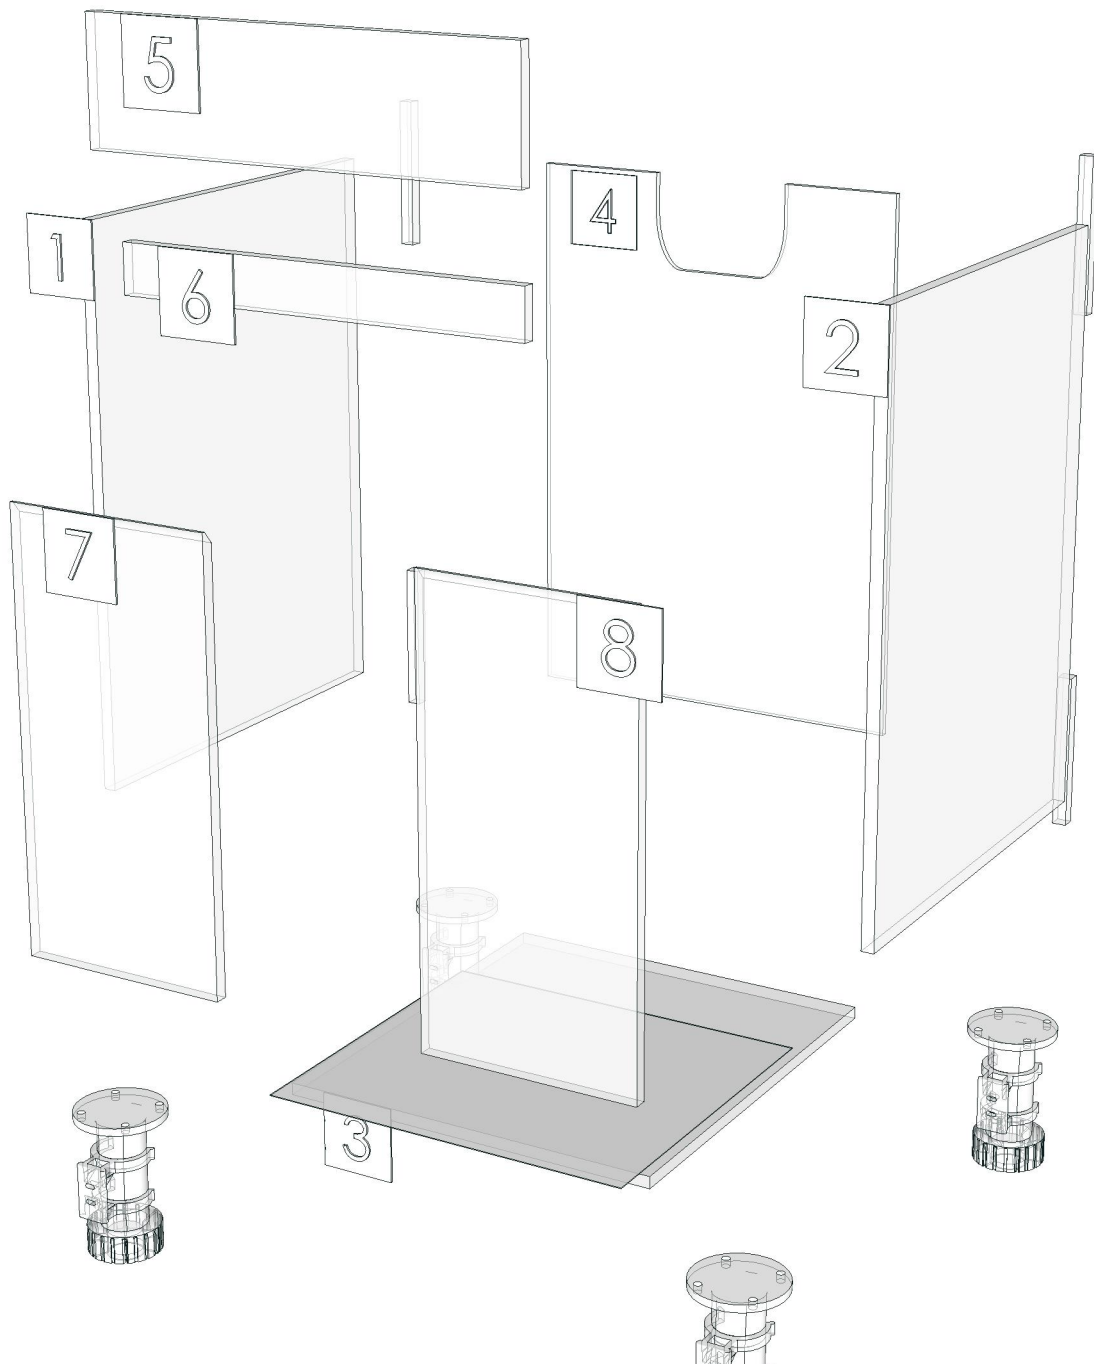

Model	-PLUS_UD		
Creator	CHALEAMPHON	.BCP Name	INDEX_C3D_KITCHEN2
Reviewer		Order	H000989
Approves		Date	20/06/2024