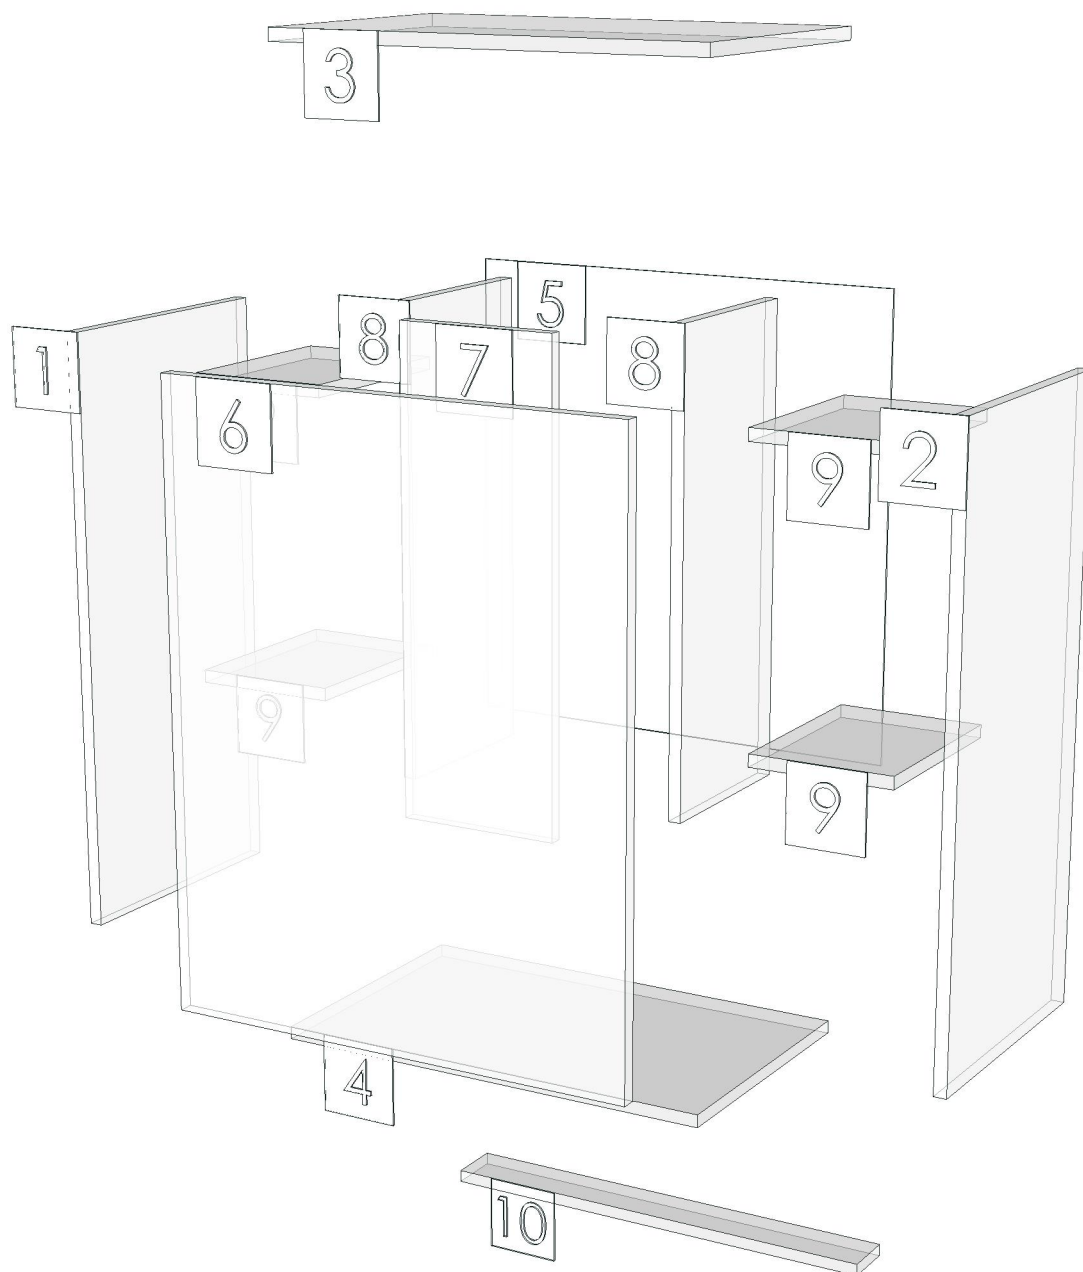

Model	-NICHE_BP		
Creator	CHALEAMPHON	.BCP Name	INDEX_C3D_KITCHEN2
Reviewer		Order	H001500
Approves		Date	24/01/2025