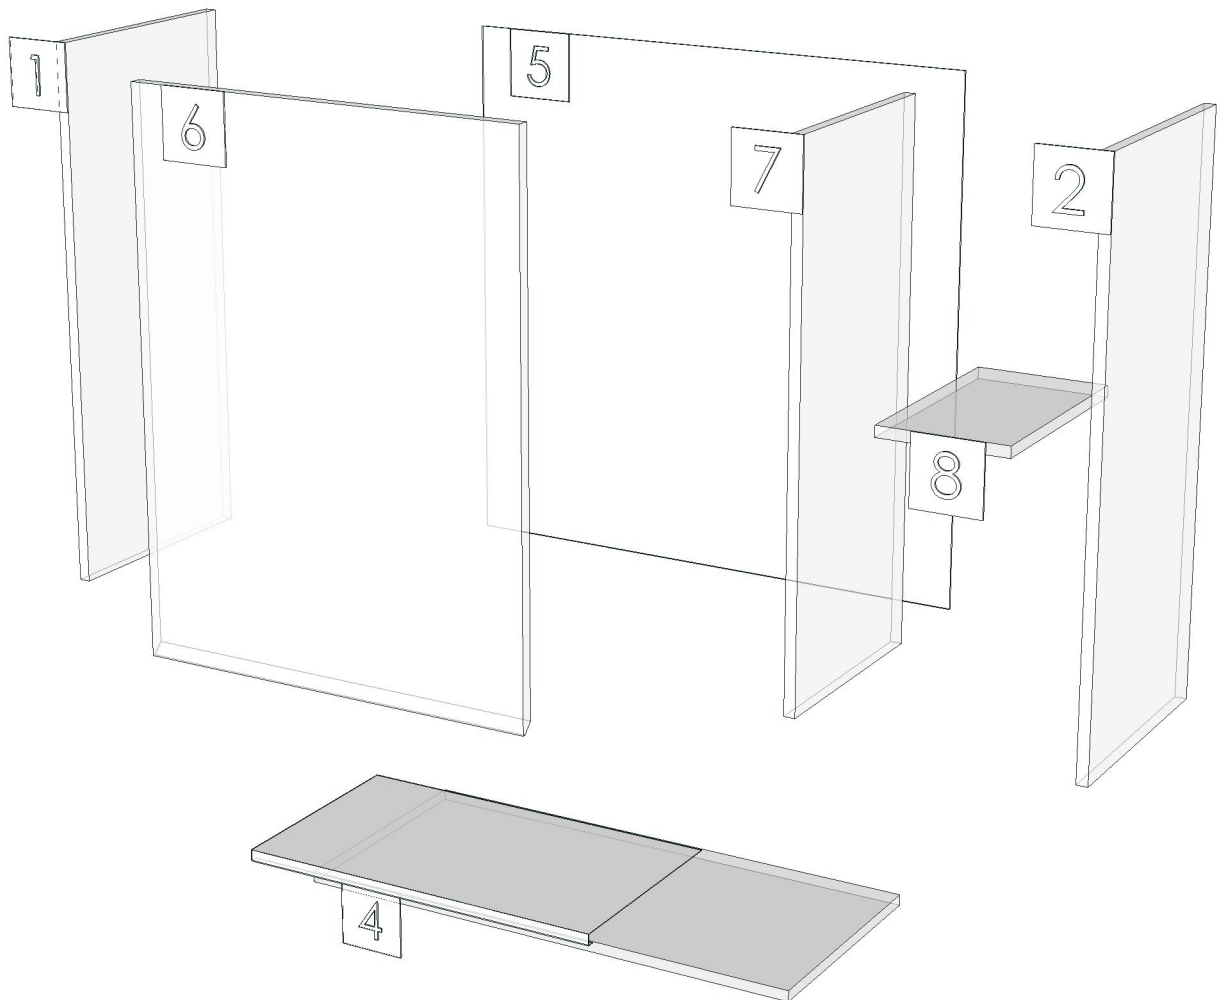

Model	-NICHE_BP		
Creator	CHALEAMPHON	.BCP Name	INDEX_C3D_KITCHEN2
Reviewer		Order	H000483
Approves		Date	29/04/2024