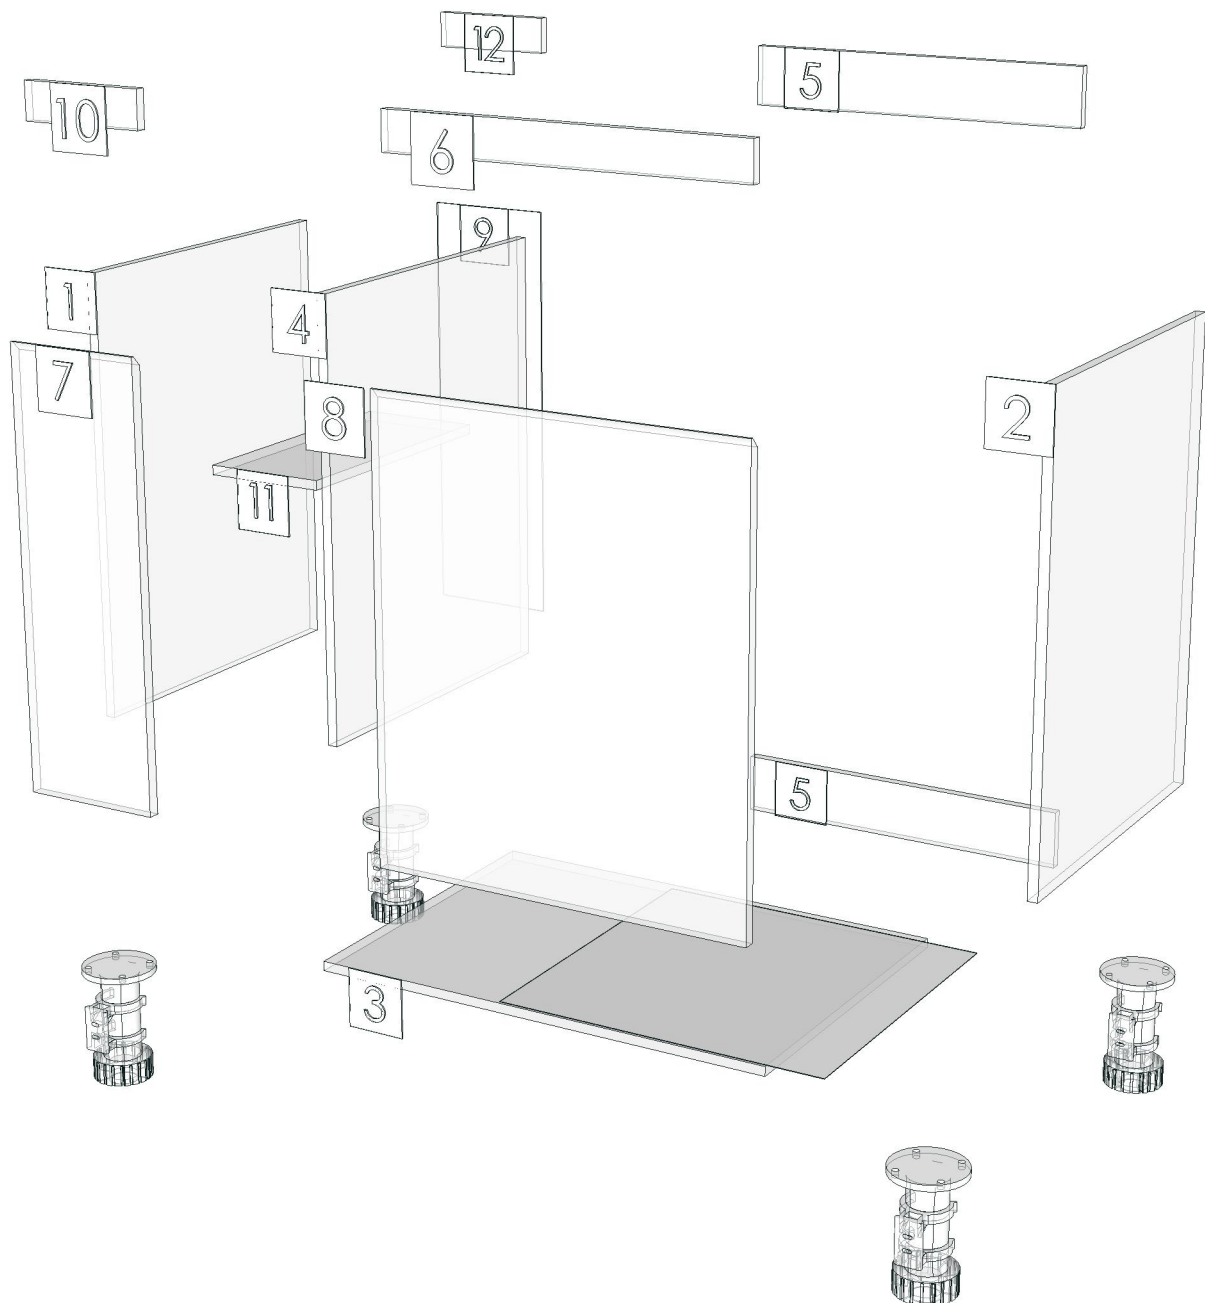

Model	-NICHE_BP		
Creator	CHALEAMPHON	.BCP Name	INDEX_C3D_KITCHEN2
Reviewer		Order	H000971
Approves		Date	11/06/2024