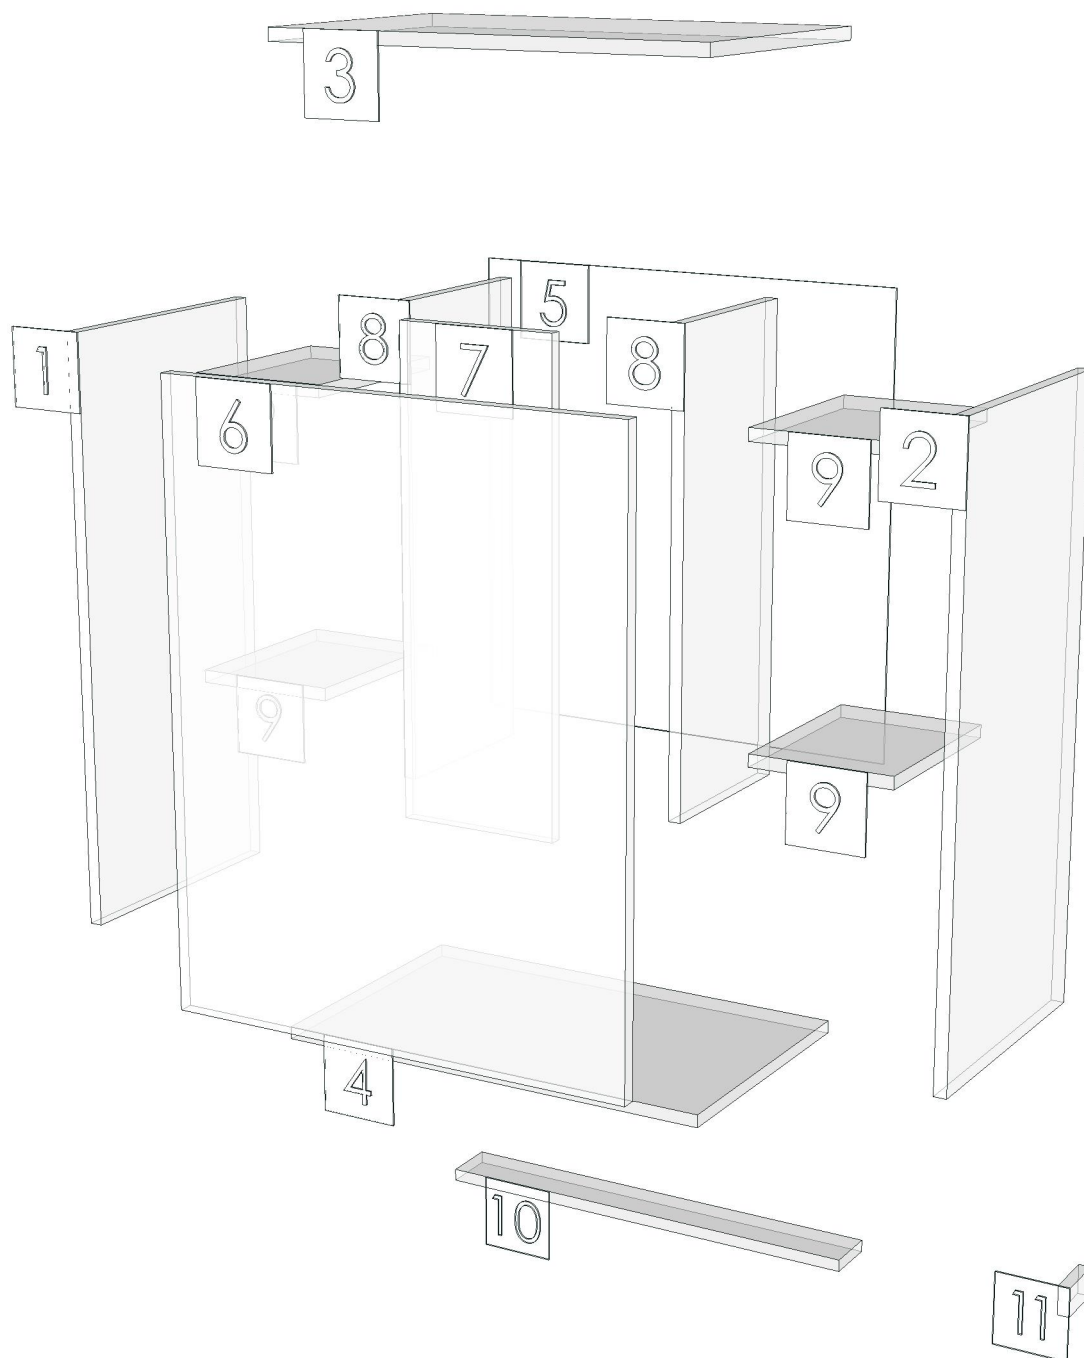

Model	-NICHE_BP		
Creator	CHALEAMPON	.BCP Name	INDEX_C3D_KITCHEN2
Reviewer		Order	H001503
Approves		Date	24/01/2025