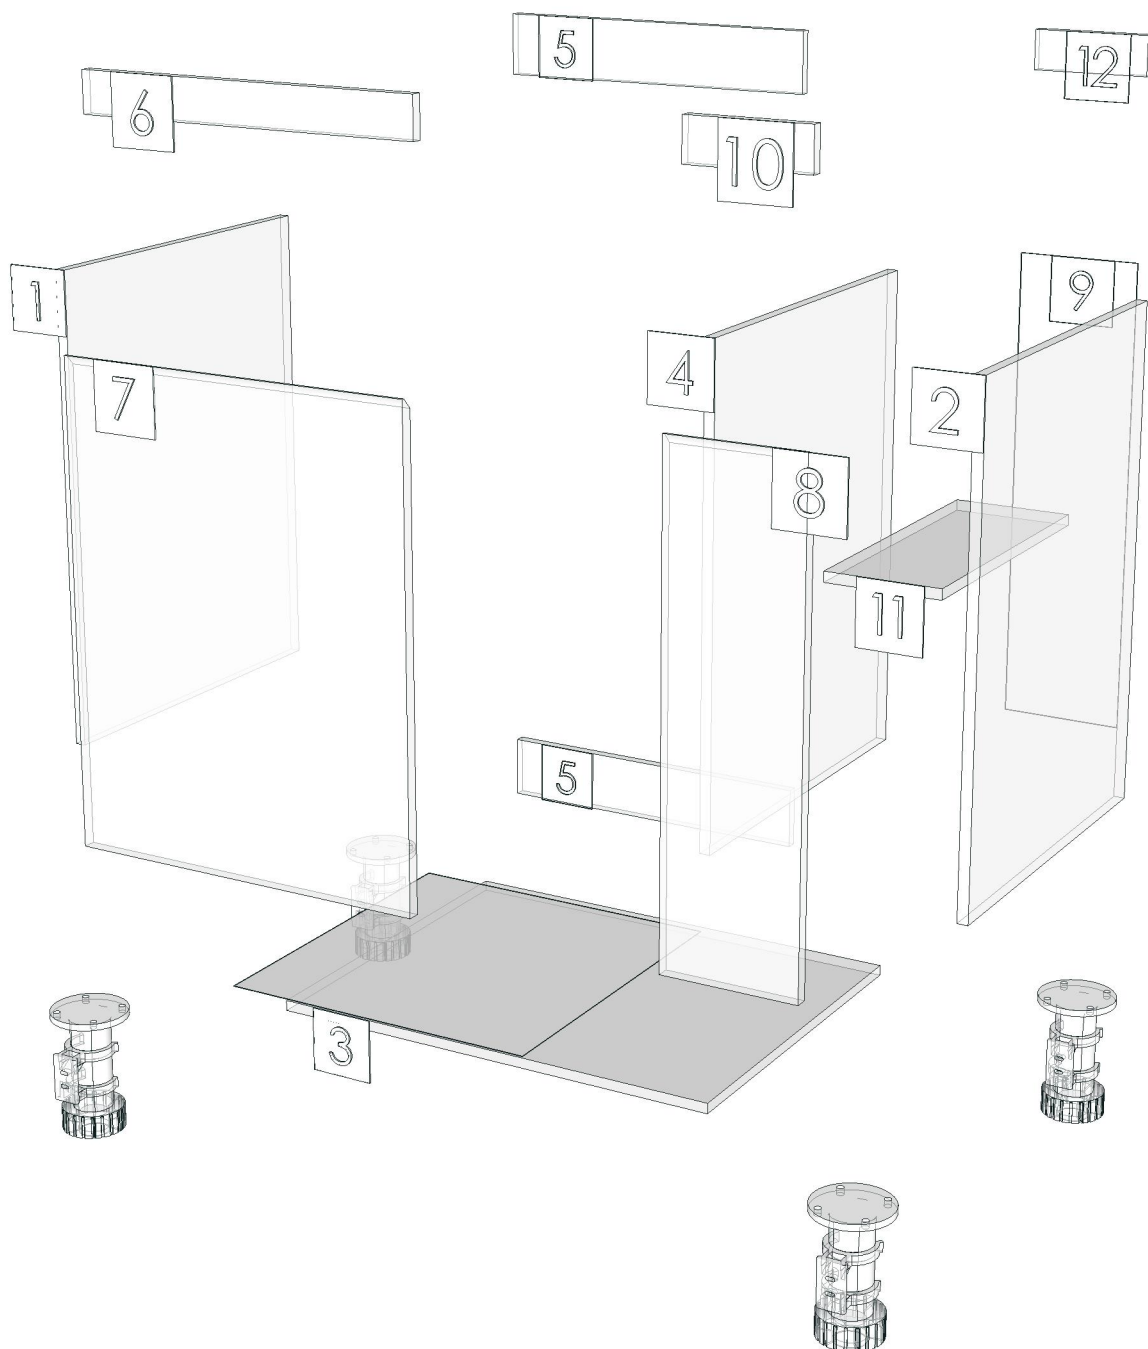

Model	-NICHE_BP		
Creator	CHALEAMPHON	.BCP Name	INDEX_C3D_KITCHEN2
Reviewer		Order	H000469
Approves		Date	29/04/2024