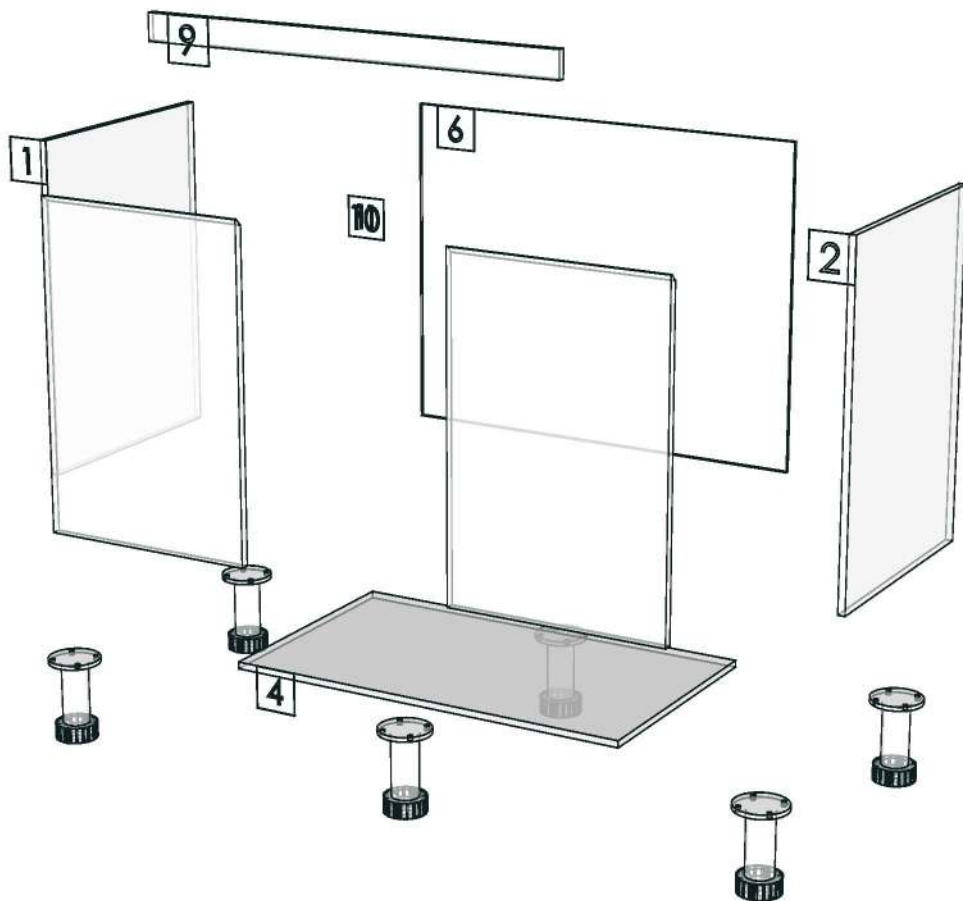

Edge

01.352=1 AV3

K204L-160115797

K204R-160129360

Model	-SENA_E_DBS100		
Creator		.BCP Name	INDEX_C3D_KITCHEN2
Reviewer		Order	I001355
Approves		Date	

Model	SENA_E_DB100SL		
Creator	PASATHORN	.BCP Name	INDEX_C3D_KITCHEN2
Reviewer		Order	I002661
Approves		Date	30/09/2023