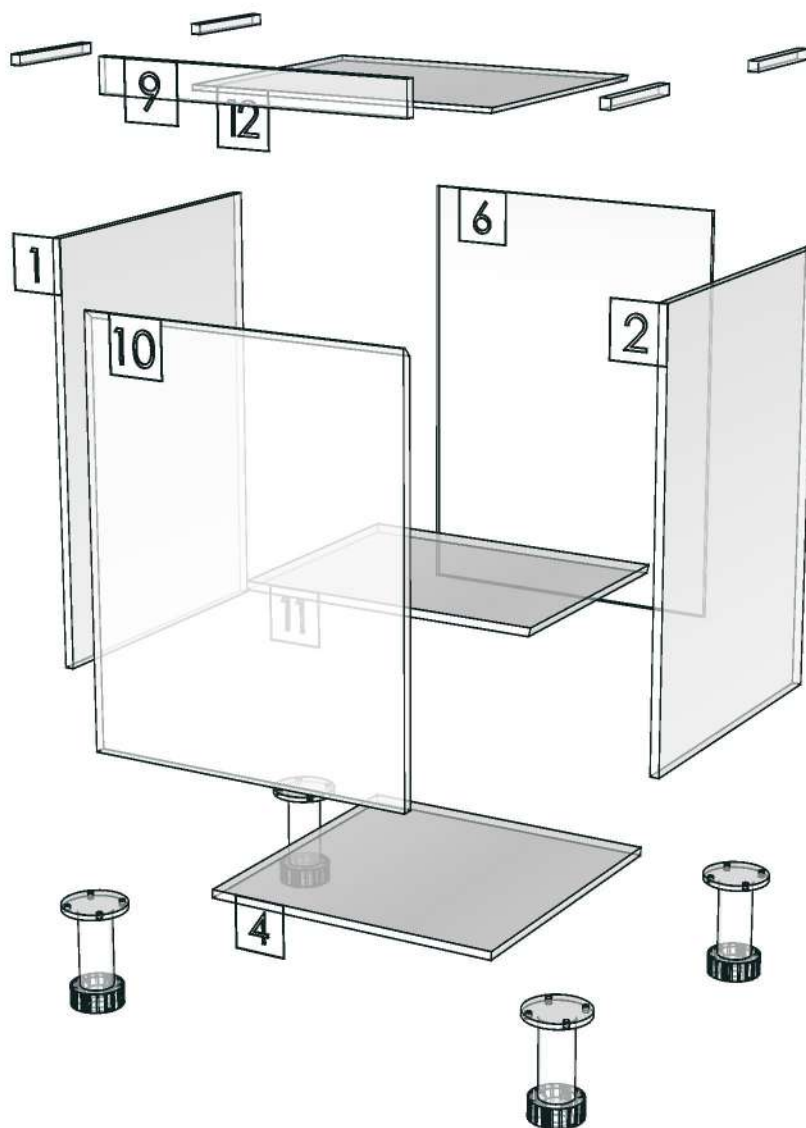

Model	-SENA_E_DBH60L		
Creator		.BCP Name	INDEX_C3D_KITCHEN2
Reviewer		Order	I002660
Approves	P.SAWAI	Date