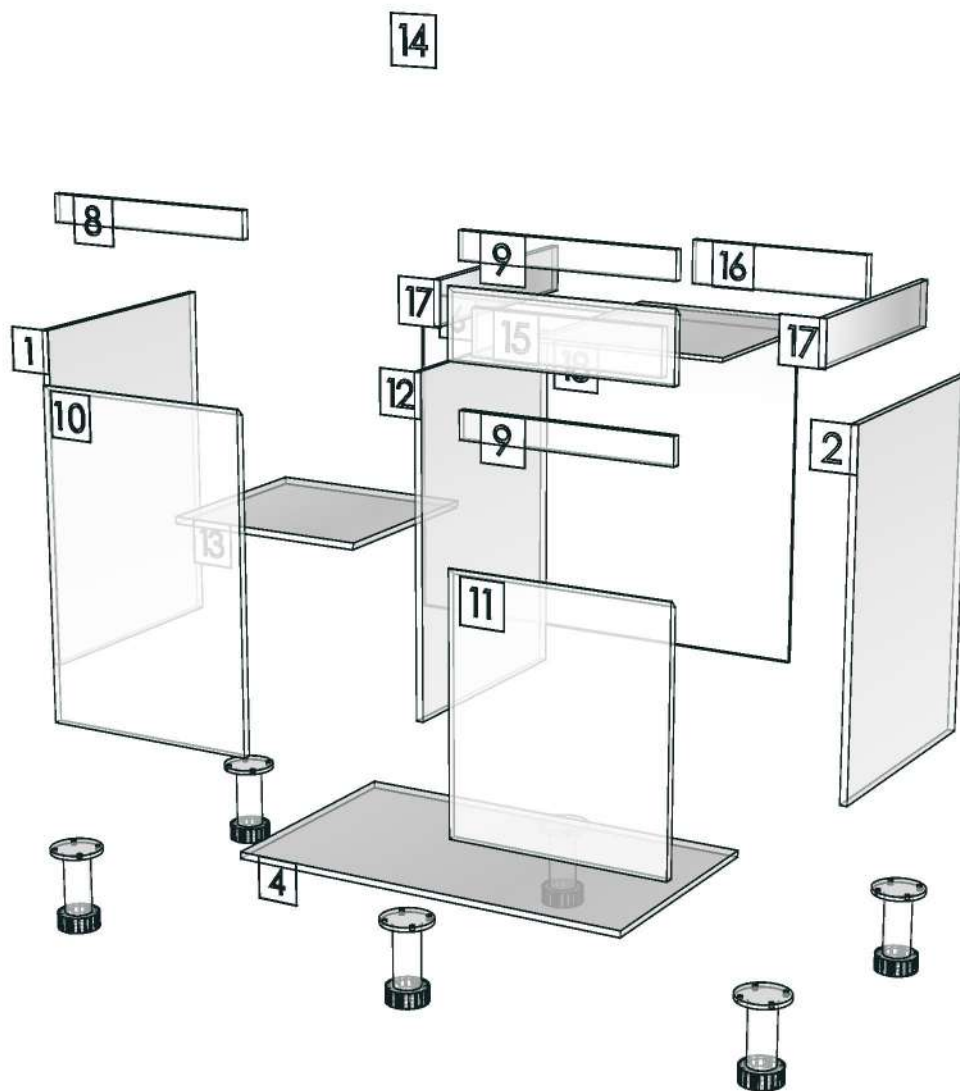

Model	-SENA_E_DB100SL		
Creator		.BCP Name	INDEX_C3D_KITCHEN2
Reviewer		Order	I002661
Approves		Date