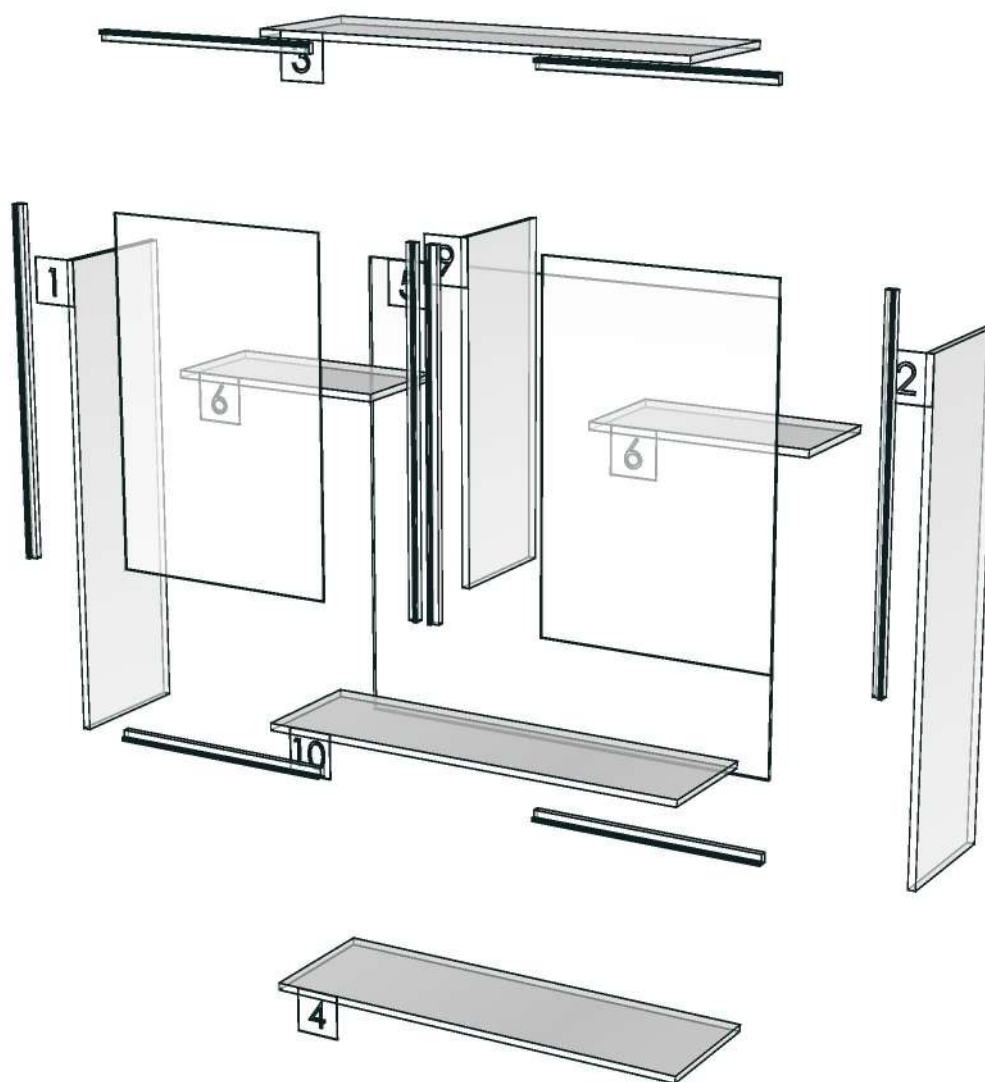

Model	-SENA_E_DL100		
Creator		.BCP Name	INDEX_C3D_KITCHEN2
Reviewer		Order	I001352
Approves		Date