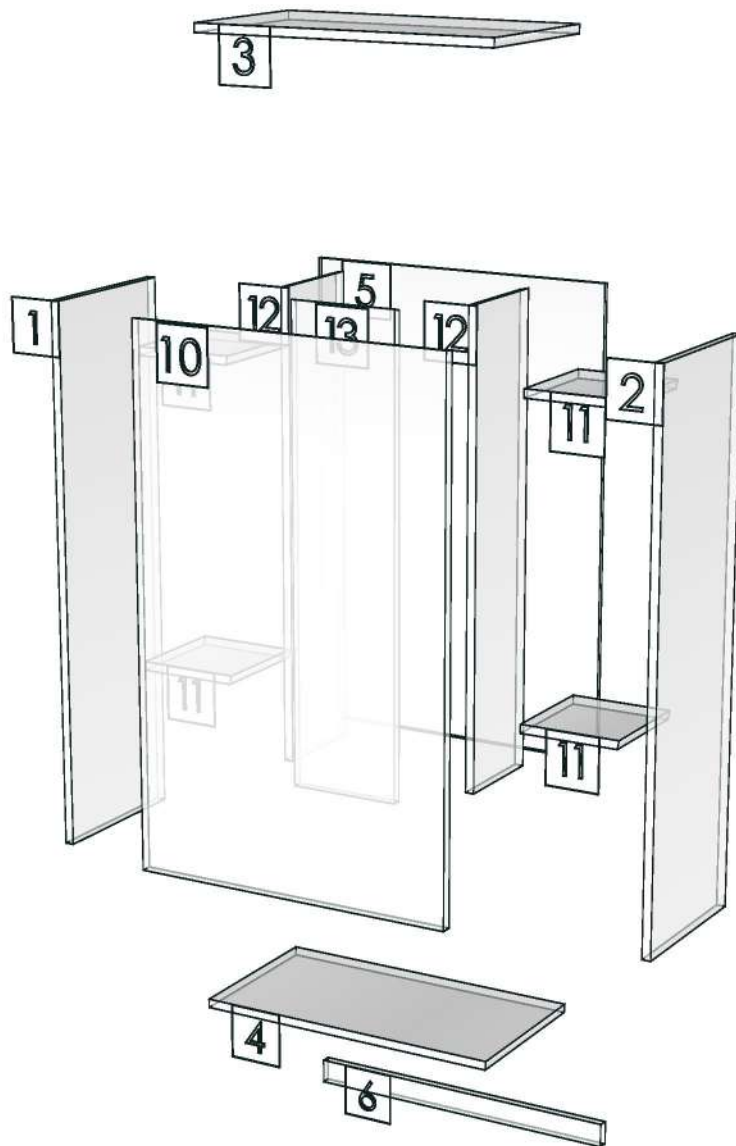

Model	-SENA_E_DL60HL		
Creator		.BCP Name	INDEX_C3D_KITCHEN2
Reviewer		Order	I002659
Approves	P. SAWAI	Date