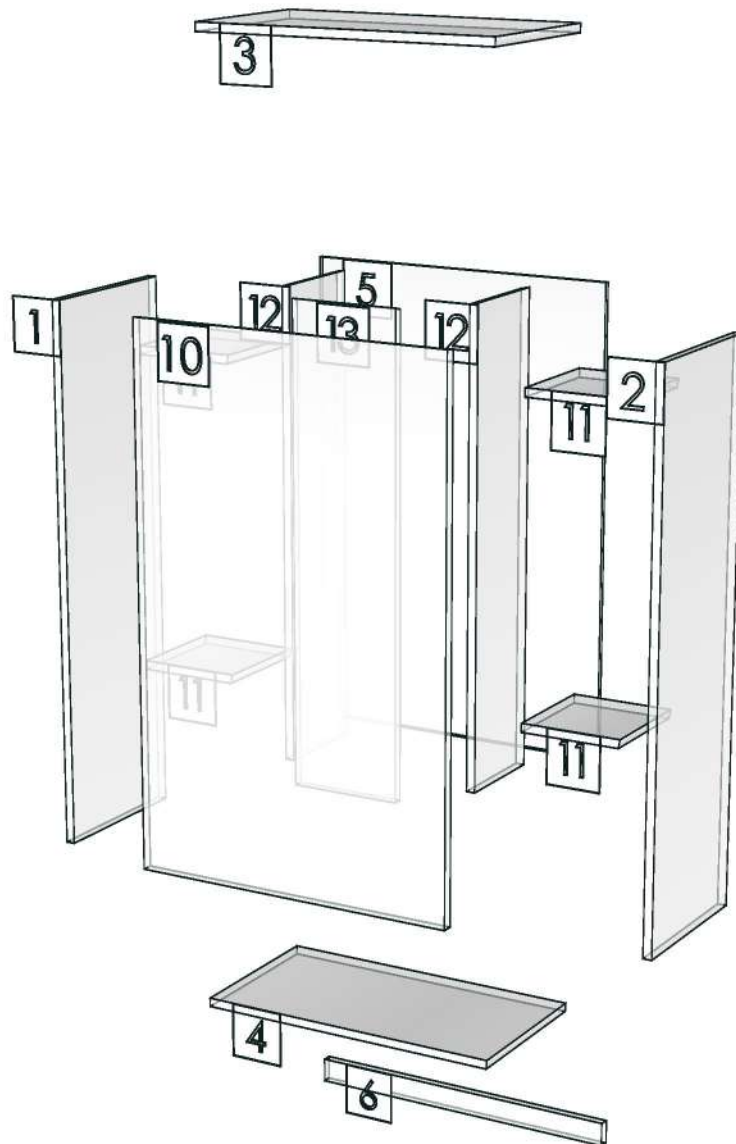

Model	-SENA_E_DL60HR		
Creator		.BCP Name	INDEX_C3D_KITCHEN2
Reviewer		Order	I001356
Approves	P.SAWAI	Date