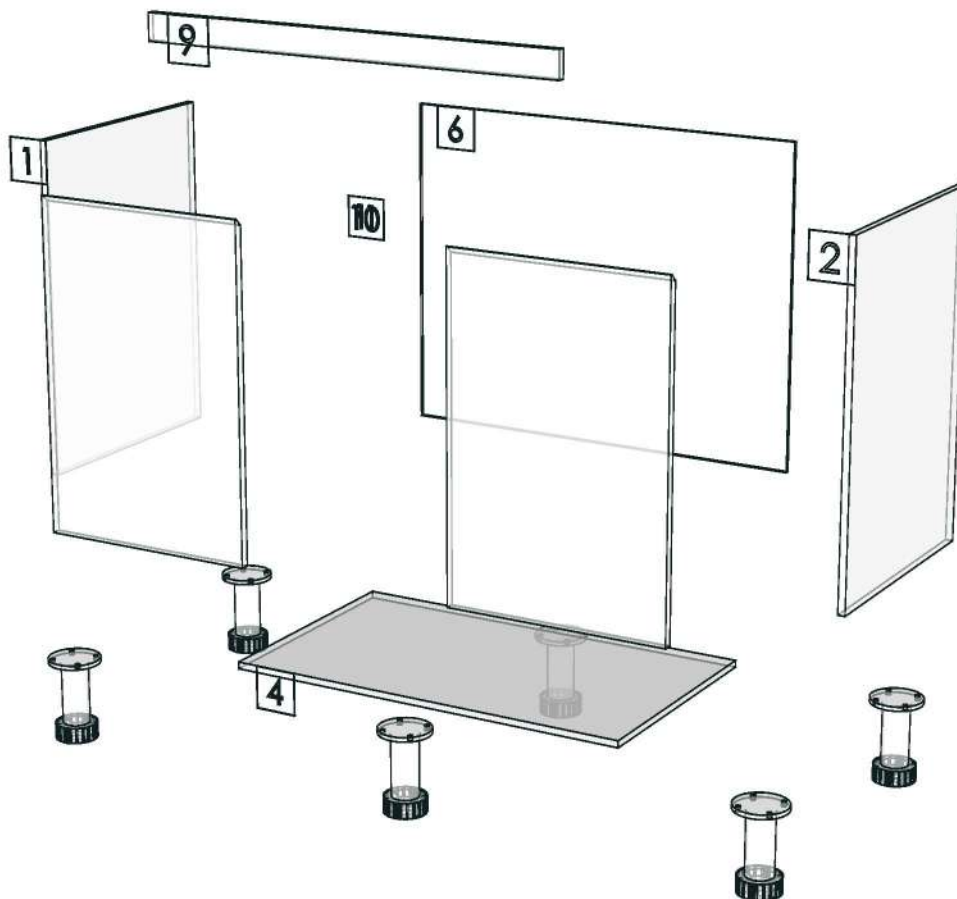

SENA_E_DBS100-1000X570X882

Colour

05.58=ML.DARK CORNWALL OAK#AV3 (WOODRIFT)
20.04=ML.SANDSTONE#073 _PEARL

Edge

01.352=1 AV3

K204L-160115797

K204R-160129360

| | | | |
|-----------------|----------------|------------------|--------------------|
| Model | -SENA_E_DBS100 | | |
| Creator | | .BCP Name | INDEX_C3D_KITCHEN2 |
| Reviewer | | Order | I001355 |
| Approves | | Date | |