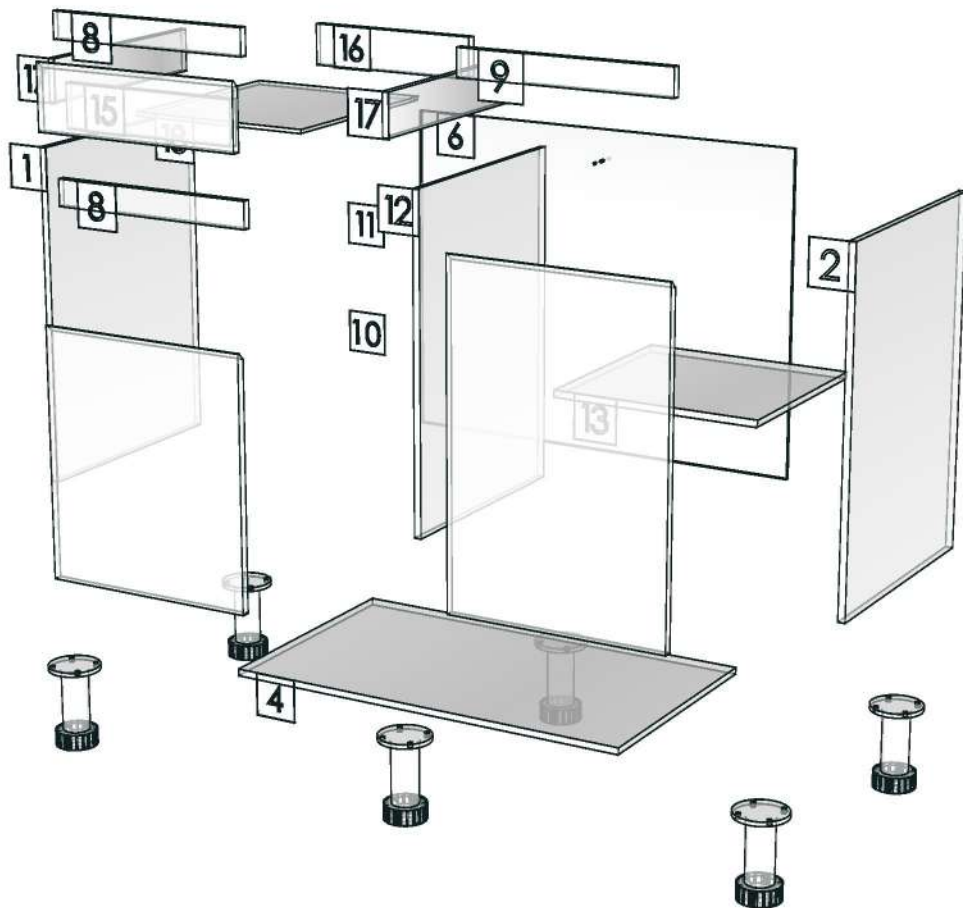

Model	-SENA_E_DB100SR		
Creator		.BCP Name	INDEX_C3D_KITCHEN2
Reviewer		Order	I001357
Approves	P. SAWAI	Date	

14