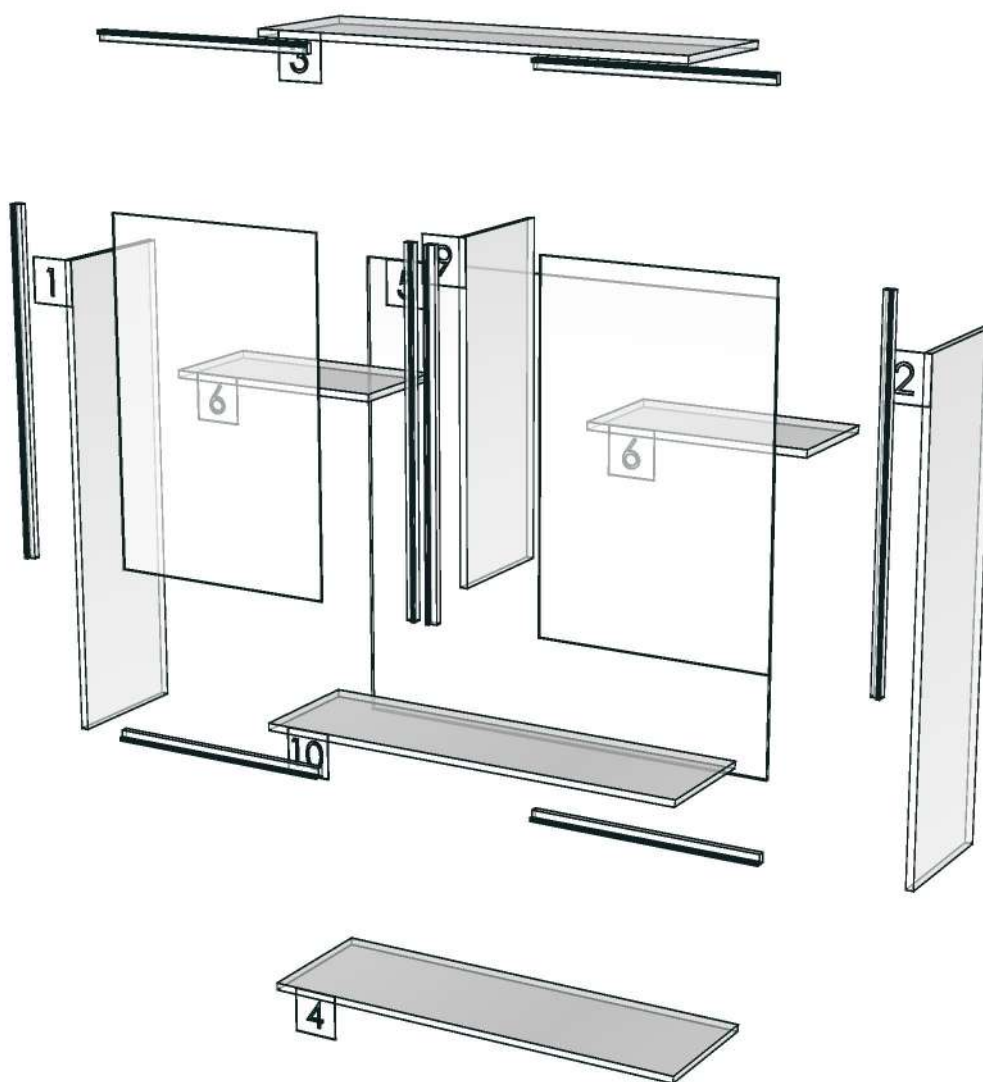

Model	-SENA_E_DL100		
Creator		.BCP Name	INDEX_C3D_KITCHEN2
Reviewer		Order	I001352
Approves		Date