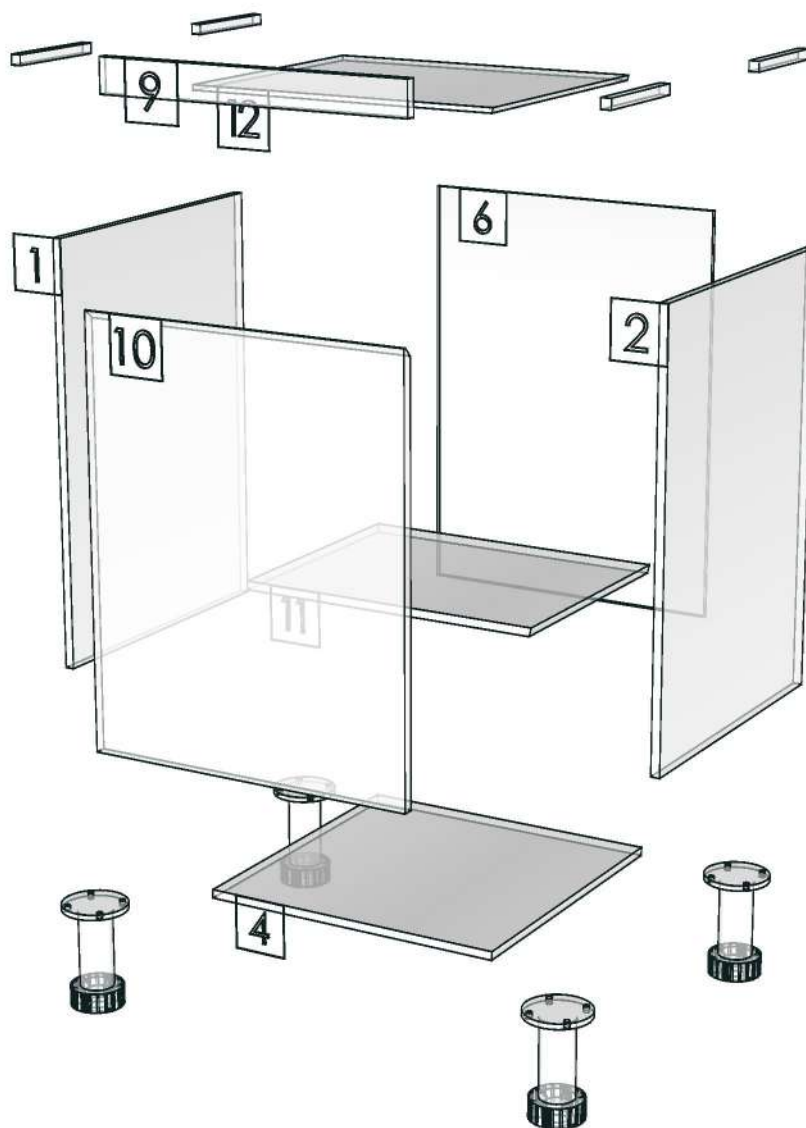

Model	-SENA_E_DBH60R		
Creator		.BCP Name	INDEX_C3D_KITCHEN2
Reviewer		Order	I001354
Approves	P. SAWAI	Date