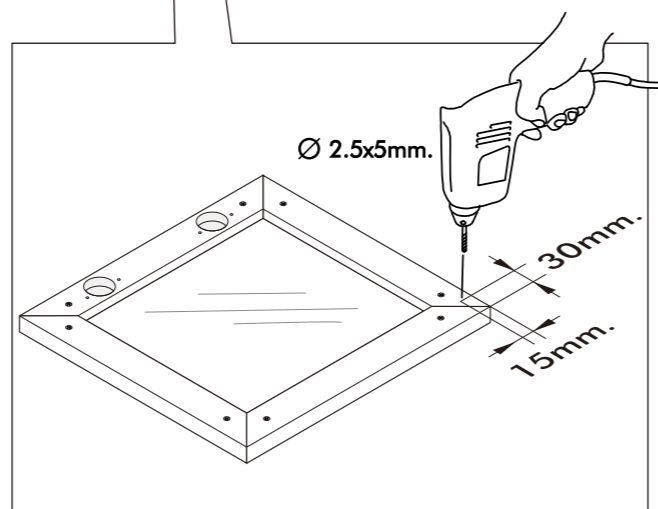

(N4R) Tv cabinet

SUPALAI CITY RESORT CHARAN 91

Assembly