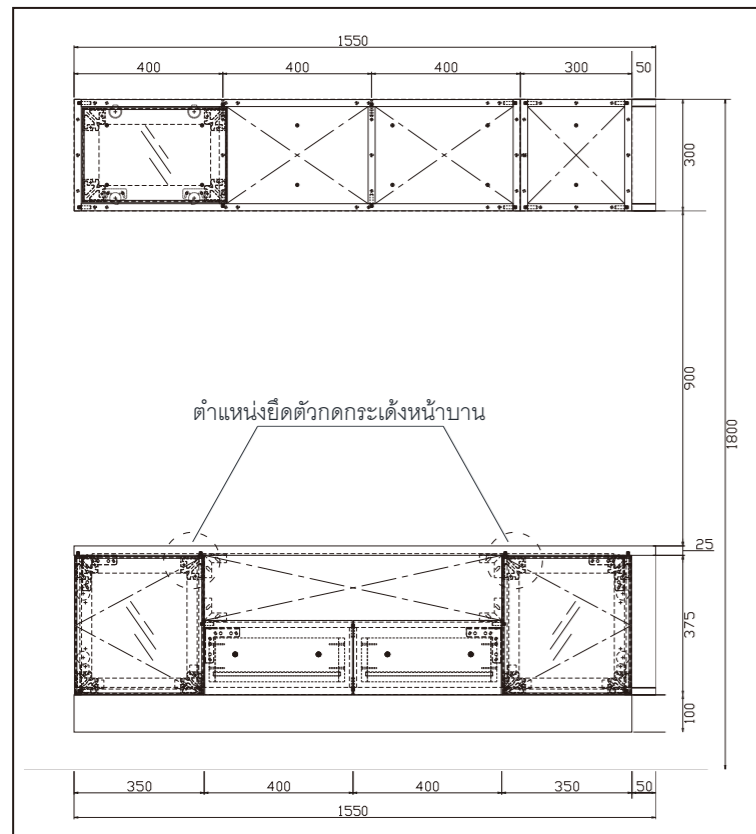

(N4R) Tv cabinet

SUPALAI CITY RESORT CHARAN 91

Assembly