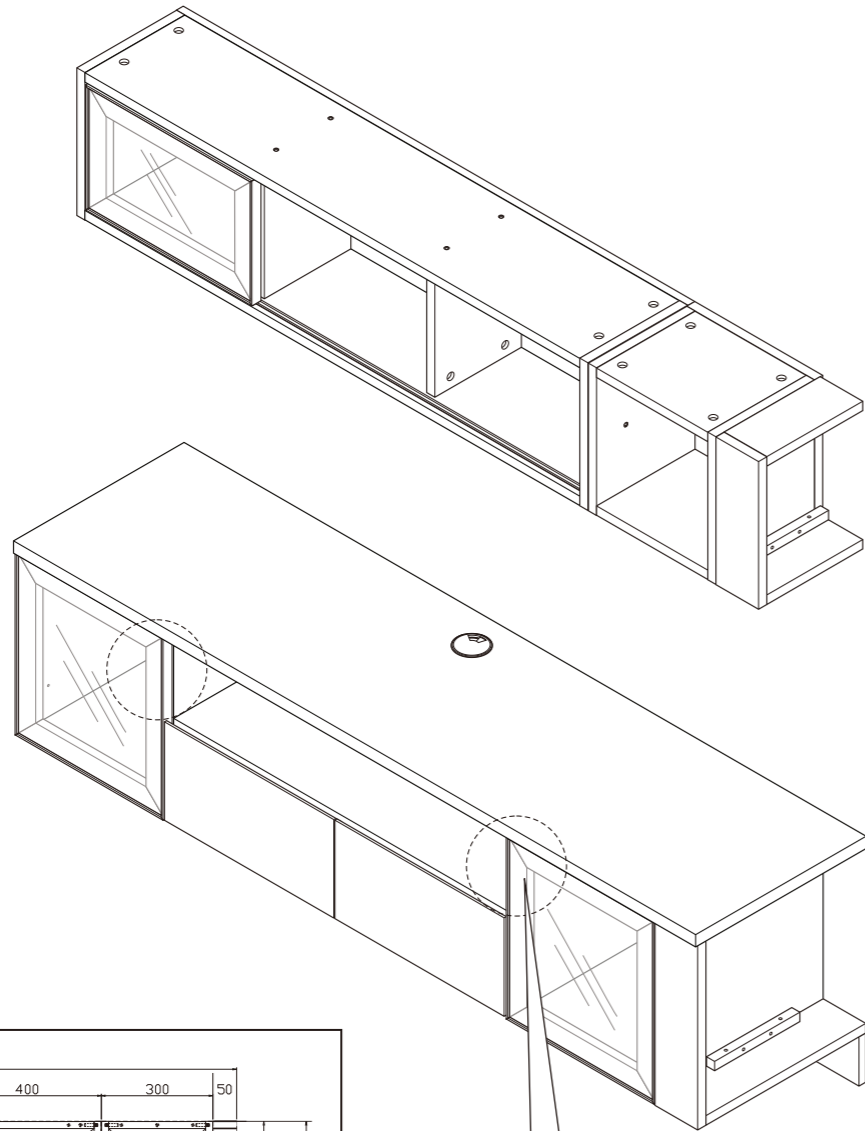

(N4R) Tv cabinet

SUPALAI CITY RESORT CHARAN 91

Assembly