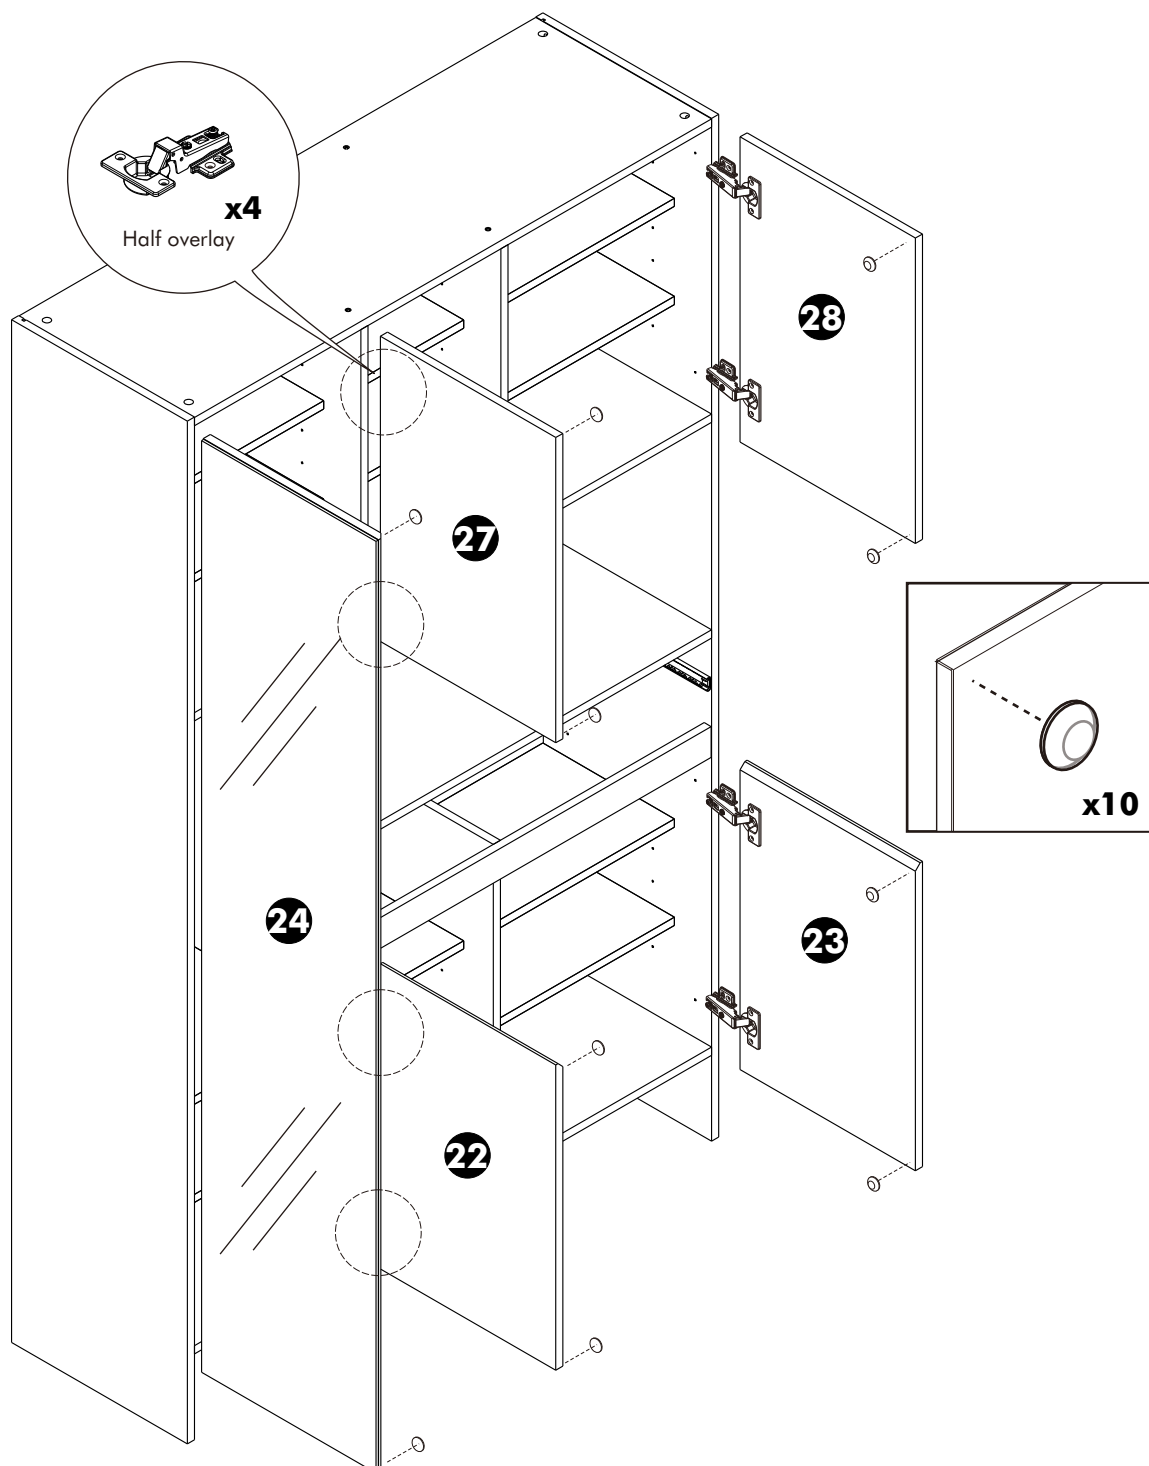

Mx5x50mm.

x 2

x 2

6x35mm.

x 2

-DOOR SET

x 8

M4x16mm.

x 72

x 10

x 4

HARDWARE

-LAMP SET

x 1

5x3/4"mm.

x 2

x 5/5

x 1

x 1

-DRAWER SET

x 1

M3.5x13mm.

x 12

Mx4x40mm.

3.

4.

5.

6.

7.

8.

ASSEMBLY

-DOOR SET