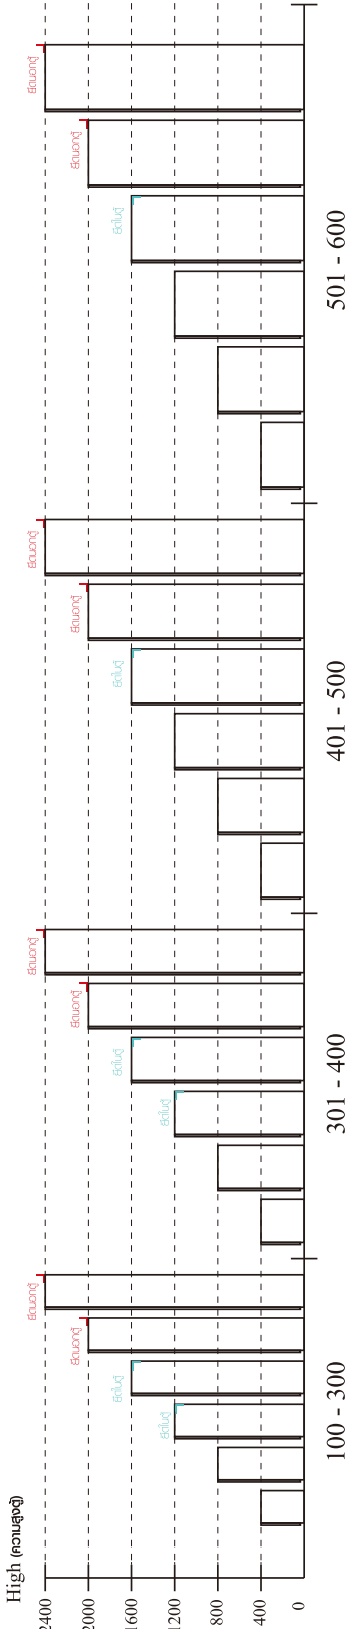

มาตรฐาน การระบุสินค้าที่ต้องยึด Fitting กันสั่น (Safety Fitting) ***หมายเหตุ เป็นชุดเด็ก ไม้ชุดตั้ง Fitting กันสั่นทุกตัว***

ยึดติดจากกันสั่นกับตุ้มสูง (ตั้งได้ 2 m. ขึ้นไป)

ขนาด ตู้บานเปิด / ตู้บานปิด + ช่องใส่

ความสูงตั้งแต่ 1200 ขึ้นไป สลักไม้กัน 300   ความสูงตั้งแต่ 1600 ขึ้นไป สลักไม้กัน 400   ความสูงตั้งแต่ 1600 ขึ้นไป สลักไม้กัน 500   ความสูงตั้งแต่ 1600 ขึ้นไป สลักไม้กัน 600

ขนาด ตุ้มไม้ / ตุ้มเหล็ก + ช่องใส่ / ตุ้มไม้ + บานเปิด / ตุ้มไม้ + บานปิด