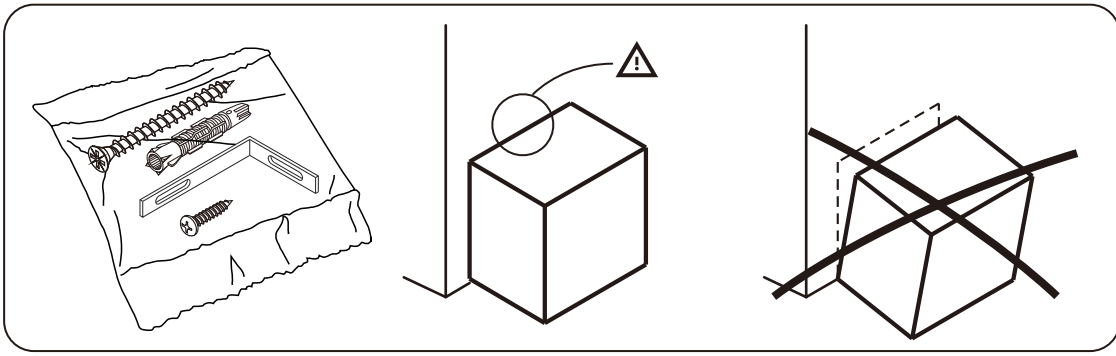

VIVO

Wardrobe 3 doors

CONNECT SYSTEM

1

3

2

(Connecting bolts)

WHEN FITTING CAMS
 ENSURE STARTING POSITION IS CORRECT
 BEFORE YOU INSERT CONNECTING BOLT
 TURN CLOCKWISE UNTIL SECURE

<input checked="" type="checkbox"/>				<input checked="" type="checkbox"/>
	CORRECT		WRONG	

M4x13mm.

i

<p>40mm.</p>	<p>EQ</p>
--------------	-----------

M3.5x20mm.

M4x13mm.

M3.5x20mm.

M4x16mm.

(FULL OVERLAY)

DOOR PANEL

x2

The Standard for identifying which mounted safety fall protection fitting to use **Note : That children's products must be installed with all anti-falling fittings.**

■ Mounted fall protection fittings