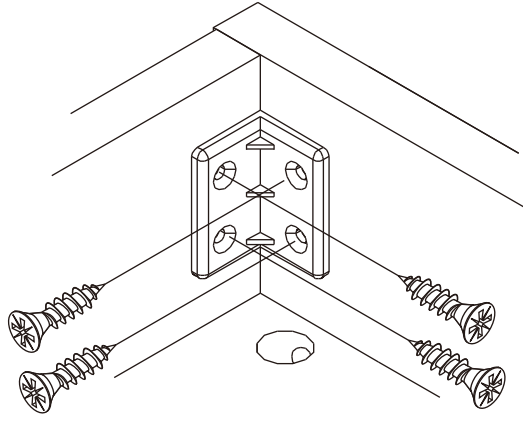

VIVO

Wardrobe 3 doors

CONNECT SYSTEM

1

3

2

(Connecting bolts)

WHEN FITTING CAMS
 ENSURE STARTING POSITION IS CORRECT
 BEFORE YOU INSERT CONNECTING BOLT
 TURN CLOCKWISE UNTIL SECURE

<input checked="" type="checkbox"/>				<input checked="" type="checkbox"/>
	CORRECT		WRONG	

M4x13mm.

i

<p>40mm.</p>	<p>EQ</p>
--------------	-----------

M3.5x20mm.

M4x13mm.

M3.5x20mm.

M4x16mm.

(FULL OVERLAY)

DOOR PANEL

x2

The Standard for identifying which mounted safety fall protection fitting to use **Note : That children's products must be installed with all anti-falling fittings.**

■ Mounted fall protection fittings

x 2

M4x50mm.

x 4

M4x25mm.

x 16

M4x50mm.

x 5

M4x13mm.