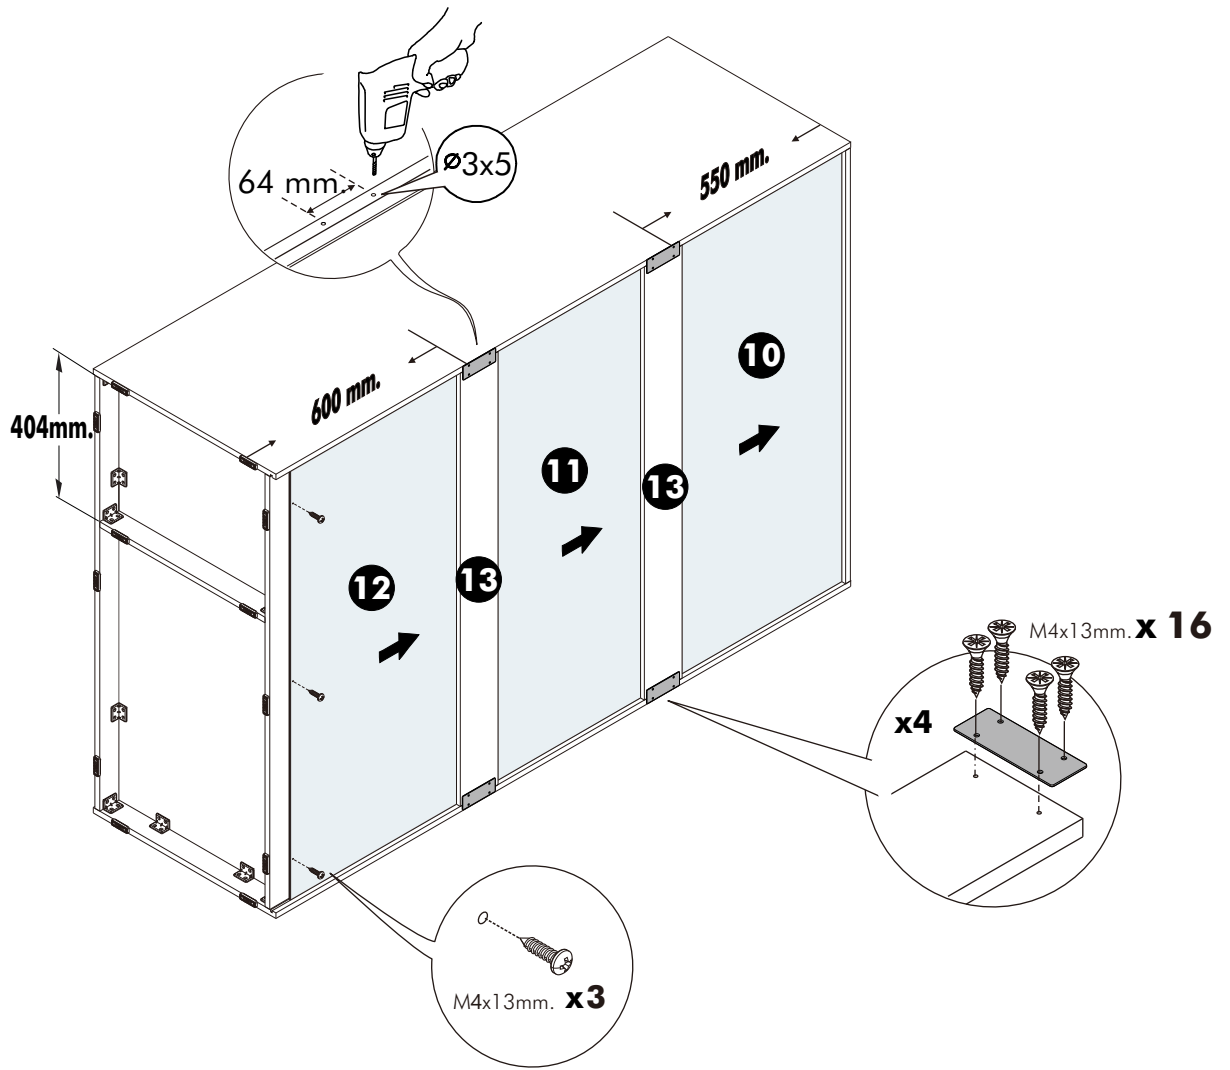

(FULL OVERLAY)

DOOR PANEL

x2

The Standard for identifying which mounted safety fall protection fitting to use **Note : That children's products must be installed with all anti-falling fittings.**

■ Mounted fall protection fittings

x 2

M4x16mm.

x 2

M5x50mm.

x 2

x 6

x 10

(FULL OVERLAY)

x 9

M4x16mm.

x 36

ASSEMBLY

-BODY SET

1.

2.

3.