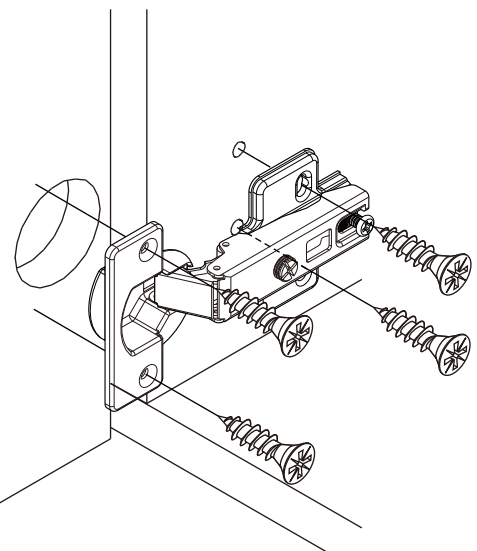

VIVO

Wardrobe 3 doors

CONNECT SYSTEM

1

3

2

(Connecting bolts)

WHEN FITTING CAMS
 ENSURE STARTING POSITION IS CORRECT
 BEFORE YOU INSERT CONNECTING BOLT
 TURN CLOCKWISE UNTIL SECURE

<input checked="" type="checkbox"/>				<input checked="" type="checkbox"/>
	CORRECT		WRONG	

M4x13mm.

i

<p>40mm.</p>	<p>EQ</p>
--------------	-----------

M3.5x20mm.

M4x13mm.

M3.5x20mm.

M4x16mm.

(FULL OVERLAY)

DOOR PANEL

x2

The Standard for identifying which mounted safety fall protection fitting to use **Note : That children's products must be installed with all anti-falling fittings.**

■ Mounted fall protection fittings

x 2

M4x50mm.

x 4

M4x25mm.

x 16

M4x50mm.

x 5

M4x13mm.