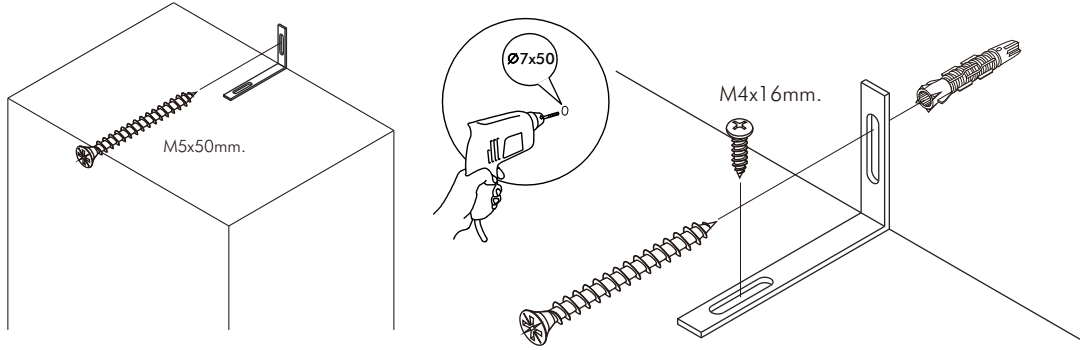

VIVO

Wardrobe 3 doors

CONNECT SYSTEM

1

3

2

(Connecting bolts)

WHEN FITTING CAMS
 ENSURE STARTING POSITION IS CORRECT
 BEFORE YOU INSERT CONNECTING BOLT
 TURN CLOCKWISE UNTIL SECURE

<input checked="" type="checkbox"/>				<input checked="" type="checkbox"/>
	CORRECT		WRONG	

M4x13mm.

i

<p>40mm.</p>	<p>EQ</p>
--------------	-----------

M3.5x20mm.

M4x13mm.

M3.5x20mm.

M4x16mm.

(FULL OVERLAY)

DOOR PANEL

x2

The Standard for identifying which mounted safety fall protection fitting to use **Note : That children's products must be installed with all anti-falling fittings.**

■ Mounted fall protection fittings

x 2

M4x50mm.

x 4

M4x25mm.

x 16

M4x50mm.

x 5

M4x13mm.