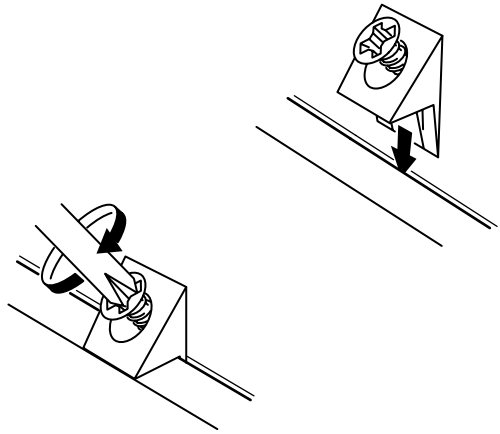

VIVO

Wardrobe 3 doors

CONNECT SYSTEM

1

3

2

(Connecting bolts)

WHEN FITTING CAMS
 ENSURE STARTING POSITION IS CORRECT
 BEFORE YOU INSERT CONNECTING BOLT
 TURN CLOCKWISE UNTIL SECURE

<input checked="" type="checkbox"/>				<input checked="" type="checkbox"/>
	CORRECT		WRONG	

M4x13mm.

i

<p>40mm.</p>	<p>EQ</p>
--------------	-----------

M3.5x20mm.

M4x13mm.

M3.5x20mm.

M4x16mm.

(FULL OVERLAY)

DOOR PANEL

x2

The Standard for identifying which mounted safety fall protection fitting to use **Note : That children's products must be installed with all anti-falling fittings.**

■ Mounted fall protection fittings