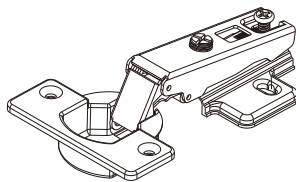

VIVO

Wardrobe 3 doors

CONNECT SYSTEM

1

3

2

(Connecting bolts)

WHEN FITTING CAMS
 ENSURE STARTING POSITION IS CORRECT
 BEFORE YOU INSERT CONNECTING BOLT
 TURN CLOCKWISE UNTIL SECURE

<input checked="" type="checkbox"/>				<input checked="" type="checkbox"/>
	CORRECT		WRONG	

M4x13mm.

i

<p>40mm.</p>	<p>EQ</p>
--------------	-----------

M3.5x20mm.

M4x13mm.

M3.5x20mm.

M4x16mm.

(FULL OVERLAY)

DOOR PANEL

x2

The Standard for identifying which mounted safety fall protection fitting to use **Note : That children's products must be installed with all anti-falling fittings.**

■ Mounted fall protection fittings