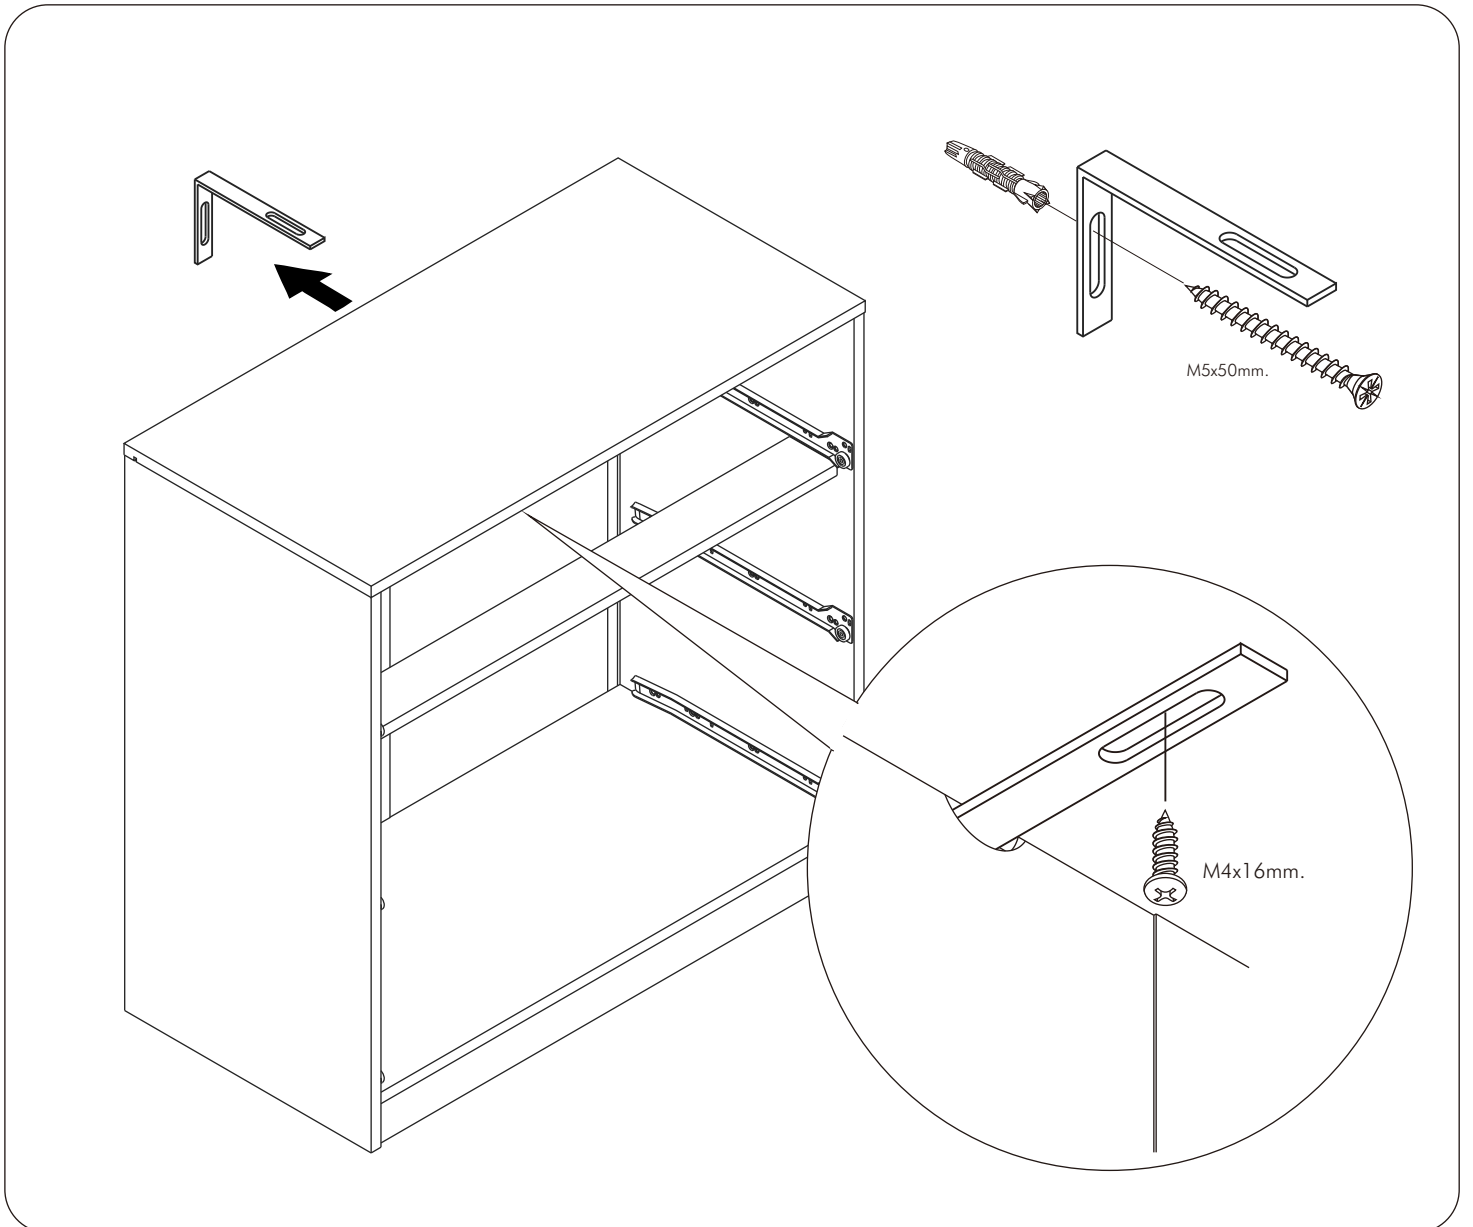

VIVO

Wardrobe 3 doors

CONNECT SYSTEM

1

3

2

(Connecting bolts)

WHEN FITTING CAMS
 ENSURE STARTING POSITION IS CORRECT
 BEFORE YOU INSERT CONNECTING BOLT
 TURN CLOCKWISE UNTIL SECURE

<input checked="" type="checkbox"/>				<input checked="" type="checkbox"/>
	CORRECT		WRONG	

M4x13mm.

i

<p>40mm.</p>	<p>EQ</p>
--------------	-----------

M3.5x20mm.

M4x13mm.

M3.5x20mm.

M4x16mm.

(FULL OVERLAY)

DOOR PANEL

x2

The Standard for identifying which mounted safety fall protection fitting to use **Note : That children's products must be installed with all anti-falling fittings.**

■ Mounted fall protection fittings

■ Category : Cabinet with open doors

■ Category : Chest of drawers

■ Category : Sliding door cabinet / Open cabinet

HARDWARE

-BODY SET

x 10

x 10

#8x35