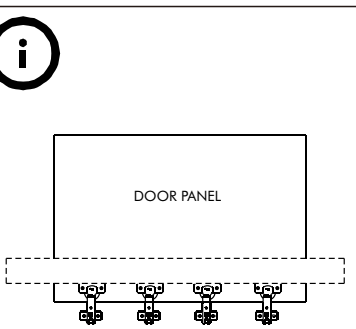

VIVO

Wardrobe 3 doors

CONNECT SYSTEM

1

3

2

(Connecting bolts)

WHEN FITTING CAMS
 ENSURE STARTING POSITION IS CORRECT
 BEFORE YOU INSERT CONNECTING BOLT
 TURN CLOCKWISE UNTIL SECURE

(FULL OVERLAY)

DOOR PANEL

x2

The Standard for identifying which mounted safety fall protection fitting to use **Note : That children's products must be installed with all anti-falling fittings.**

■ Mounted fall protection fittings