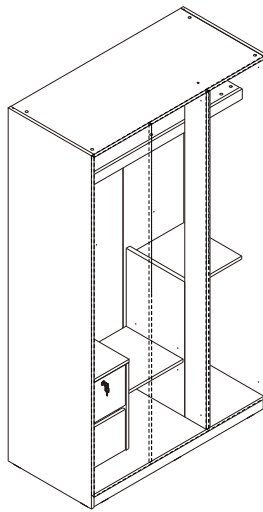

# CONNECT SYSTEM

Living high shelf 40 cm

Living high shelf 80 cm

Wardrobe frame 2 doors.

Wardrobe frame 3 doors.

Wardrobe frame 4 doors.

# HARDWARE

-DOOR SET

**x 4**

M4x16mm.

**x 24**

**x 2**

**ASSEMBLY**

-DOOR SET