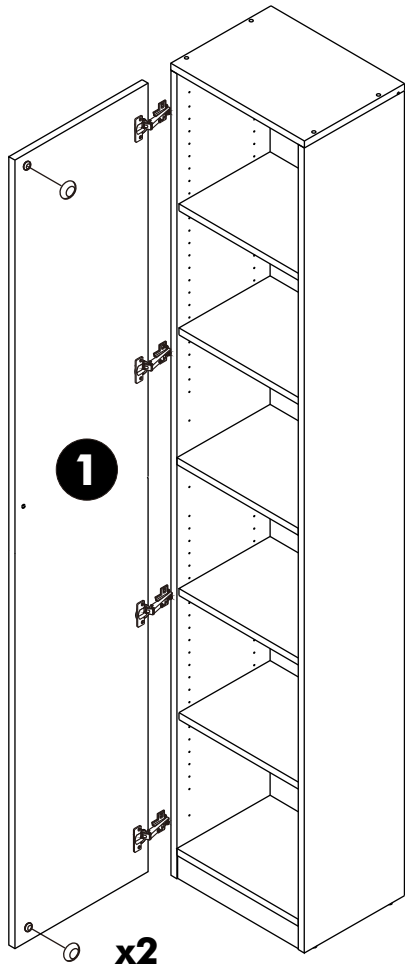

ASSEMBLY

-DOOR SET

1.