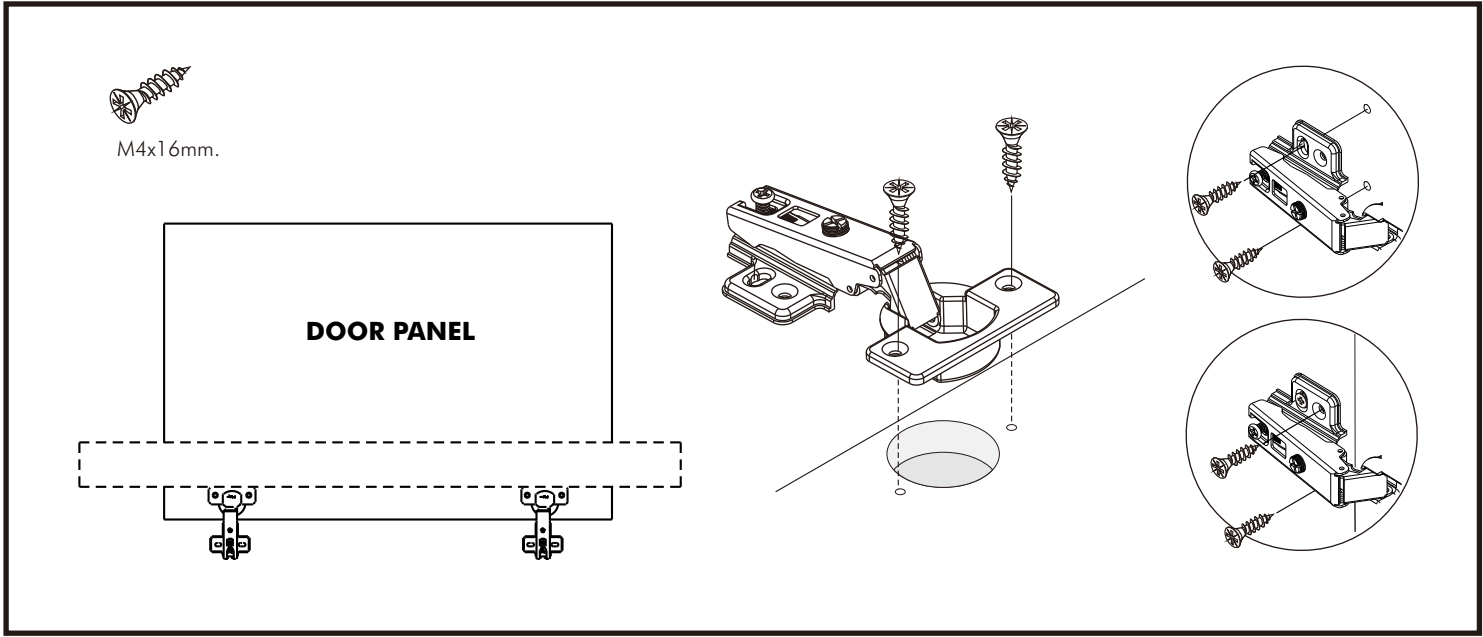

# EXTREME

**Glass door**  
**Wooden door**

# CONNECT SYSTEM

Living high shelf 40 cm

Living high shelf 80 cm

Wardrobe frame 2 doors.

Wardrobe frame 3 doors.

Wardrobe frame 4 doors.