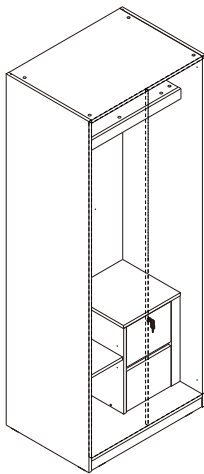

# EXTREME

**Glass door**  
**Wooden door**

# CONNECT SYSTEM

Living high shelf 40 cm

Living high shelf 80 cm

Wardrobe frame 2 doors.

Wardrobe frame 3 doors.

Wardrobe frame 4 doors.

# HARDWARE

-DOOR SET

**x 4**

M4x16mm.

**x 24**

**x 2**

**ASSEMBLY**

-DOOR SET