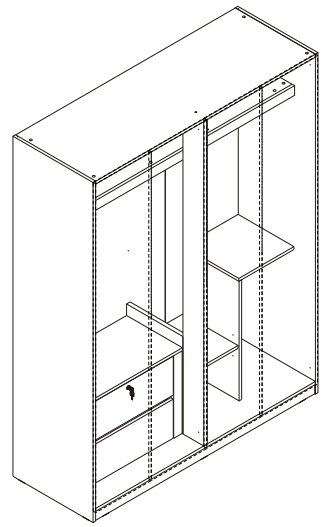

# CONNECT SYSTEM

Living high shelf 40 cm

Living high shelf 80 cm

Wardrobe frame 2 doors.

Wardrobe frame 3 doors.

Wardrobe frame 4 doors.

# HARDWARE

-DOOR SET

**x 4**

M4x16mm.

**x 24**

**x 2**

**ASSEMBLY**

-DOOR SET