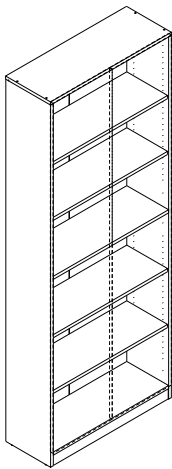

# EXTREME

**Glass door**  
**Wooden door**

# CONNECT SYSTEM

Living high shelf 40 cm

Living high shelf 80 cm

Wardrobe frame 2 doors.

Wardrobe frame 3 doors.

Wardrobe frame 4 doors.

# HARDWARE

-DOOR SET

**x 4**

M4x16mm.

**x 24**

**x 2**

**ASSEMBLY**

-DOOR SET