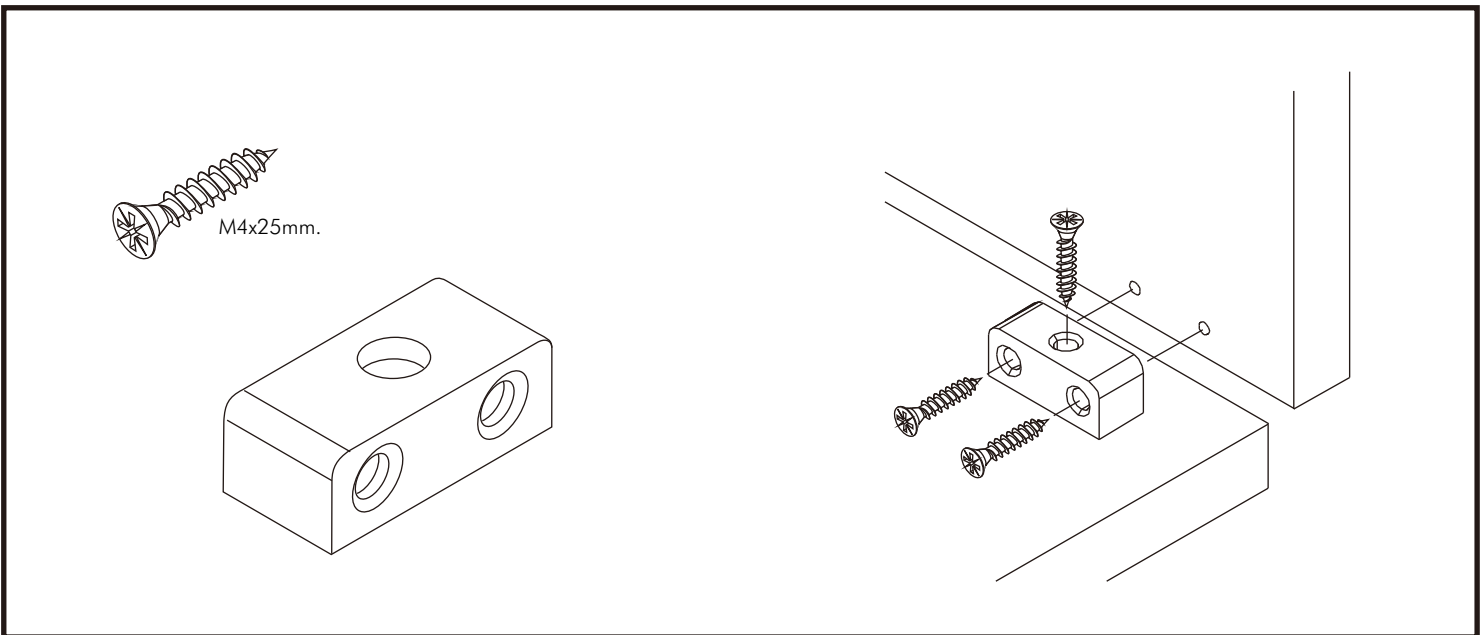

EXTREME

Leg frame 180 cm.

CONNECT SYSTEM

HARDWARE

-BODY SET

x 10

M6x26mm.

x 4

#8x35

x 20

M4x30mm.

x 16

M4x25mm.

x 30

x 6

M4x16mm.