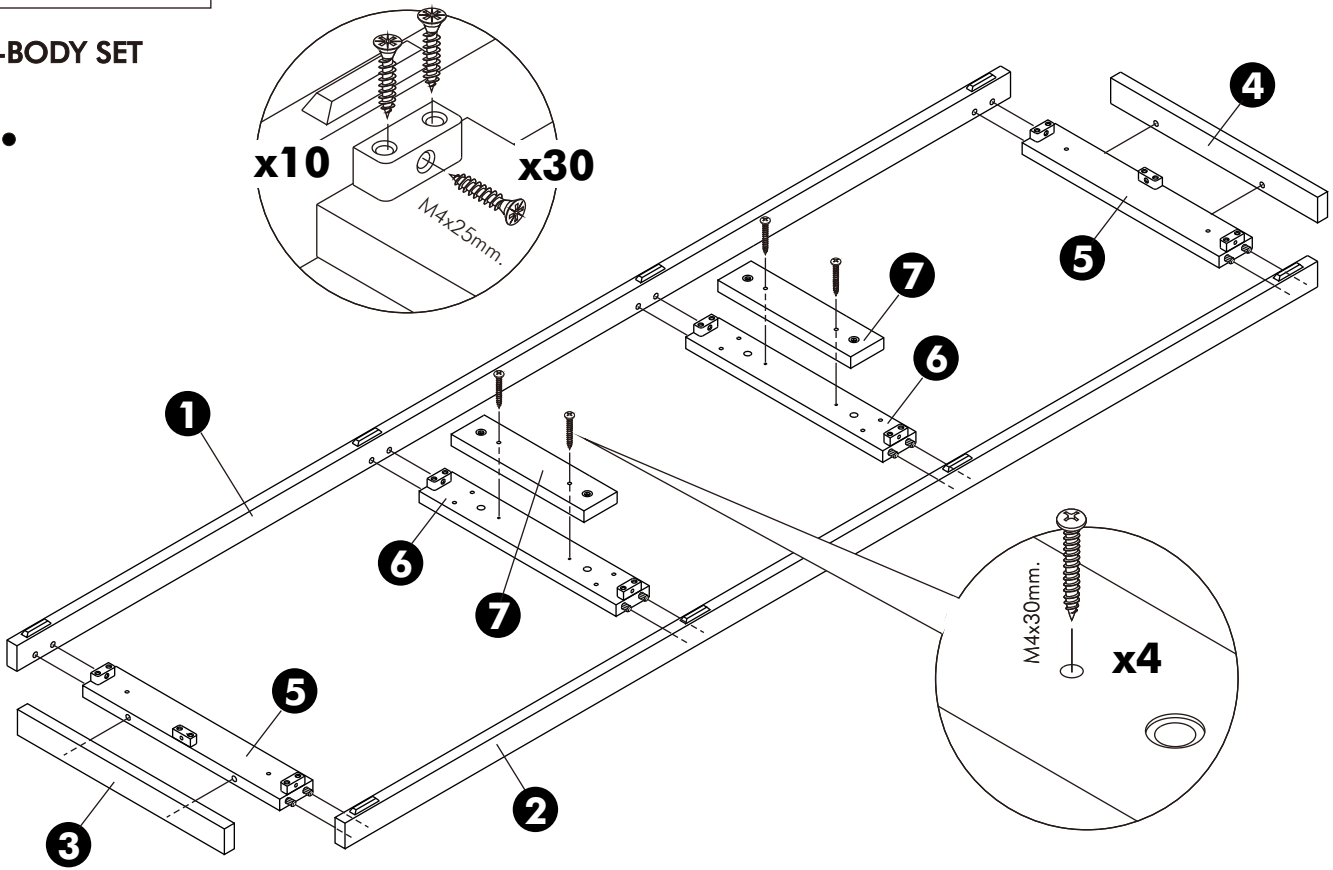

EXTREME

Leg frame 180 cm.

CONNECT SYSTEM

HARDWARE

-BODY SET

x 10

M6x26mm.

x 4

#8x35

x 20

M4x30mm.

x 16

M4x25mm.

x 30

x 6

M4x16mm.

x 12

ASSEMBLY

-BODY SET

1.

2.