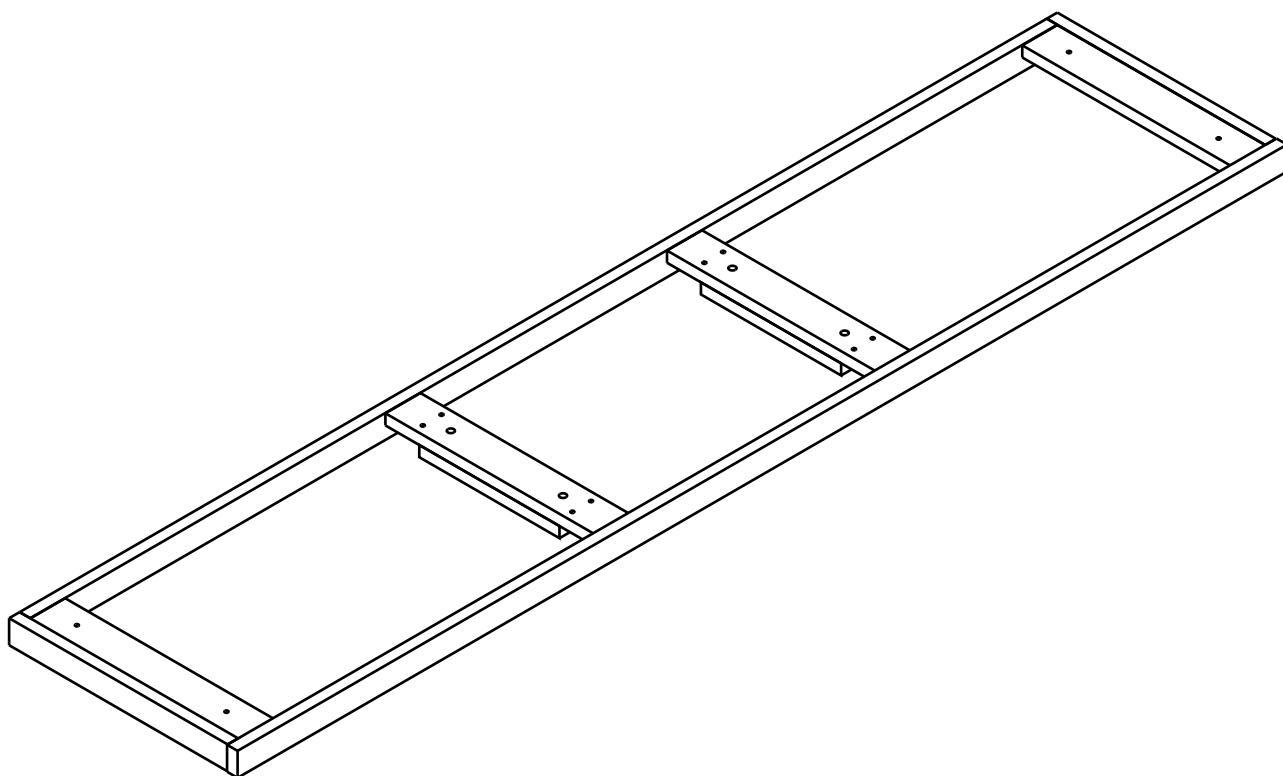

EXTREME

Leg frame 180 cm.

CONNECT SYSTEM

HARDWARE

-BODY SET

x 10

M6x26mm.

x 4

#8x35

x 20

M4x30mm.

x 16

M4x25mm.

x 30

x 6

M4x16mm.

x 12

ASSEMBLY

-BODY SET

1.

2.