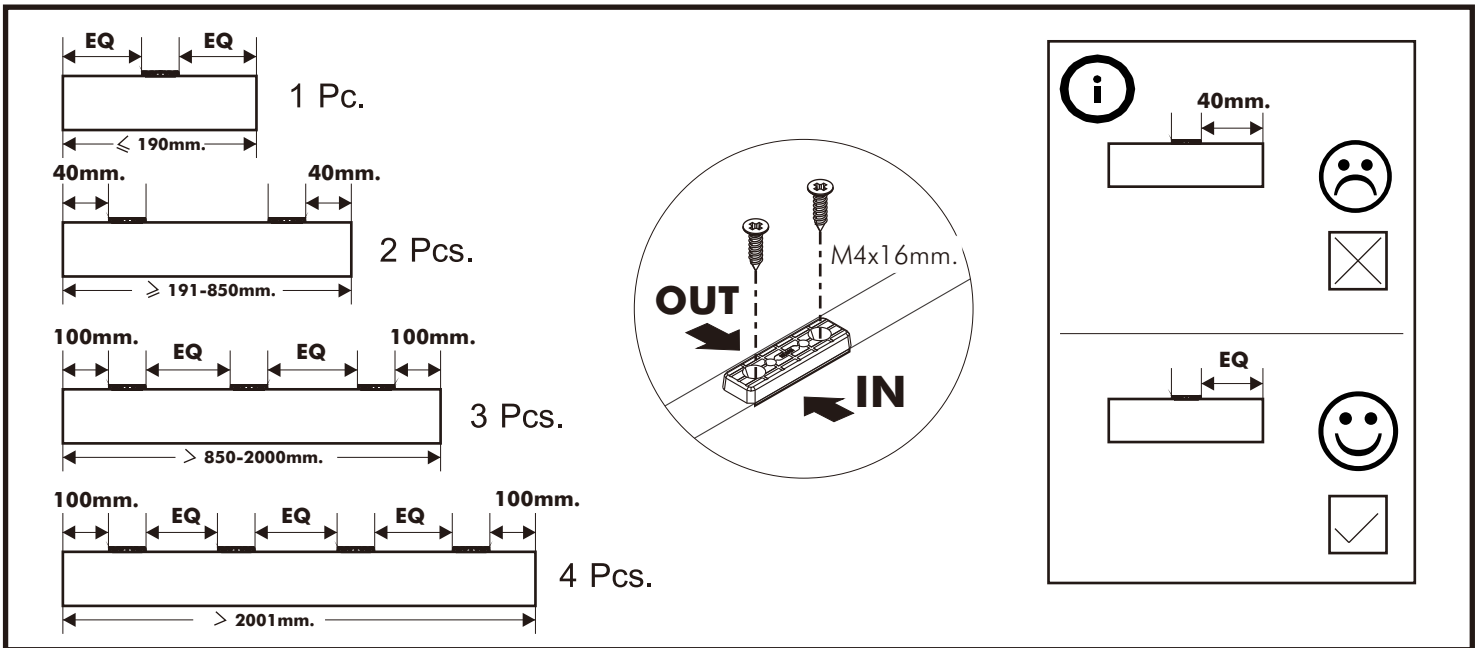

EXTREME

Leg frame 180 cm.

CONNECT SYSTEM

HARDWARE

-BODY SET

x 10

M6x26mm.

x 4

#8x35

x 20

M4x30mm.

x 16

M4x25mm.

x 30

x 6

M4x16mm.

x 12

ASSEMBLY

-BODY SET

1.

2.