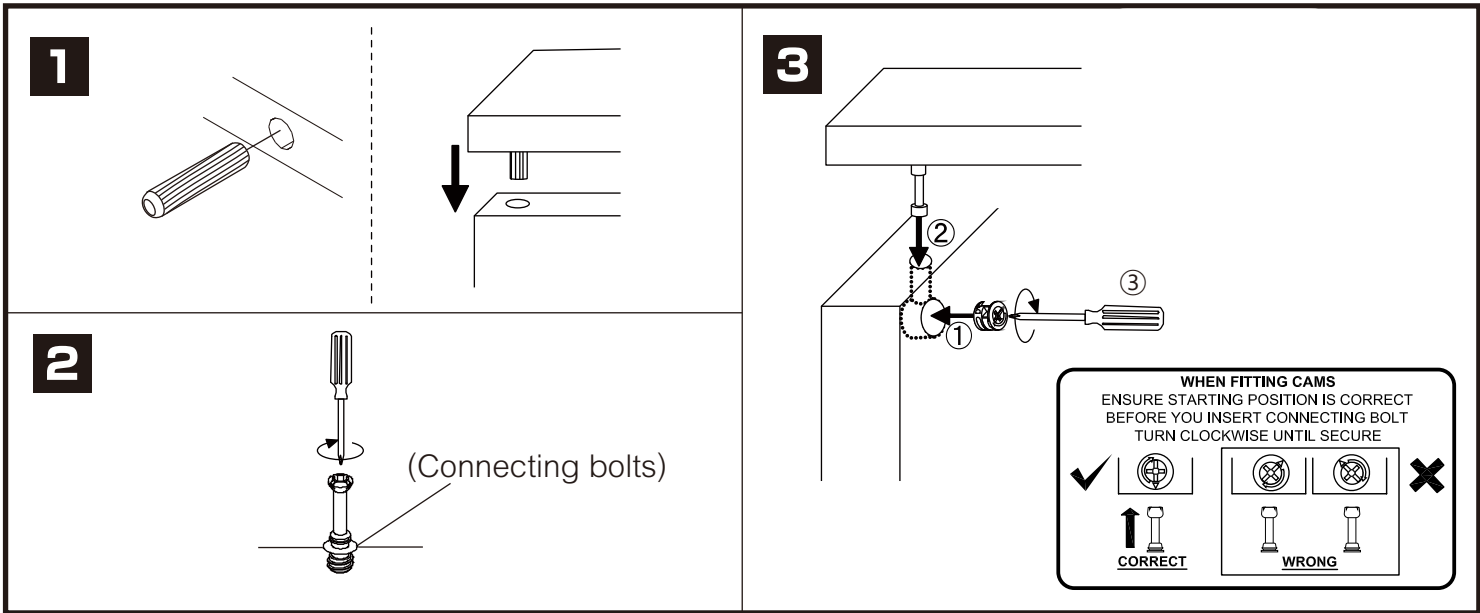

EXTREME

Leg frame 180 cm.

CONNECT SYSTEM

HARDWARE

-BODY SET

x 10

M6x26mm.

x 4

#8x35

x 20

M4x30mm.

x 16

M4x25mm.

x 30

x 6

M4x16mm.