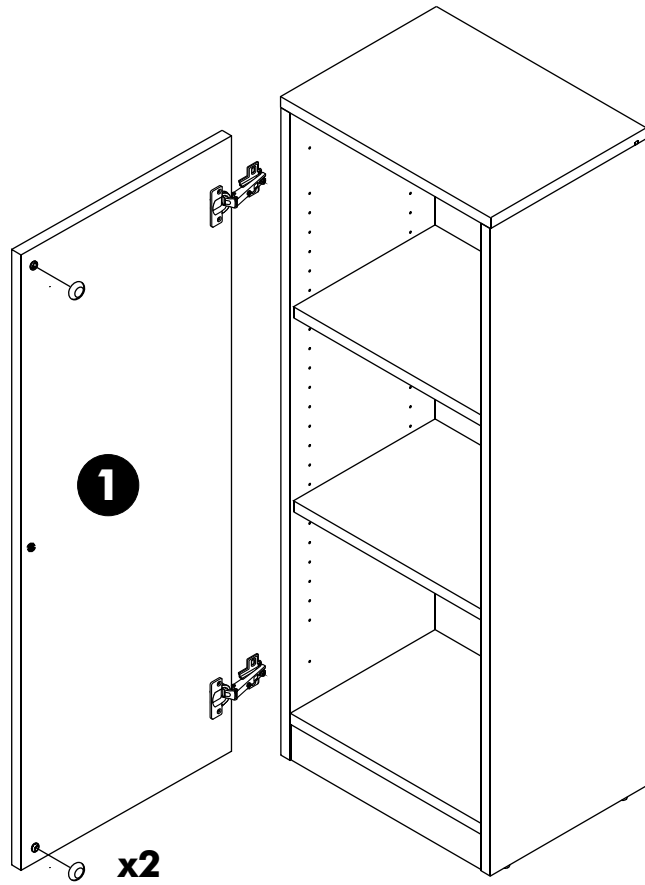

EXTREME

Glass door
Wooden door

CONNECT SYSTEM

HARDWARE

-DOOR SET

x 2

M4x16mm.

x 12

x 2

ASSEMBLY

-DOOR SET

1.

2.