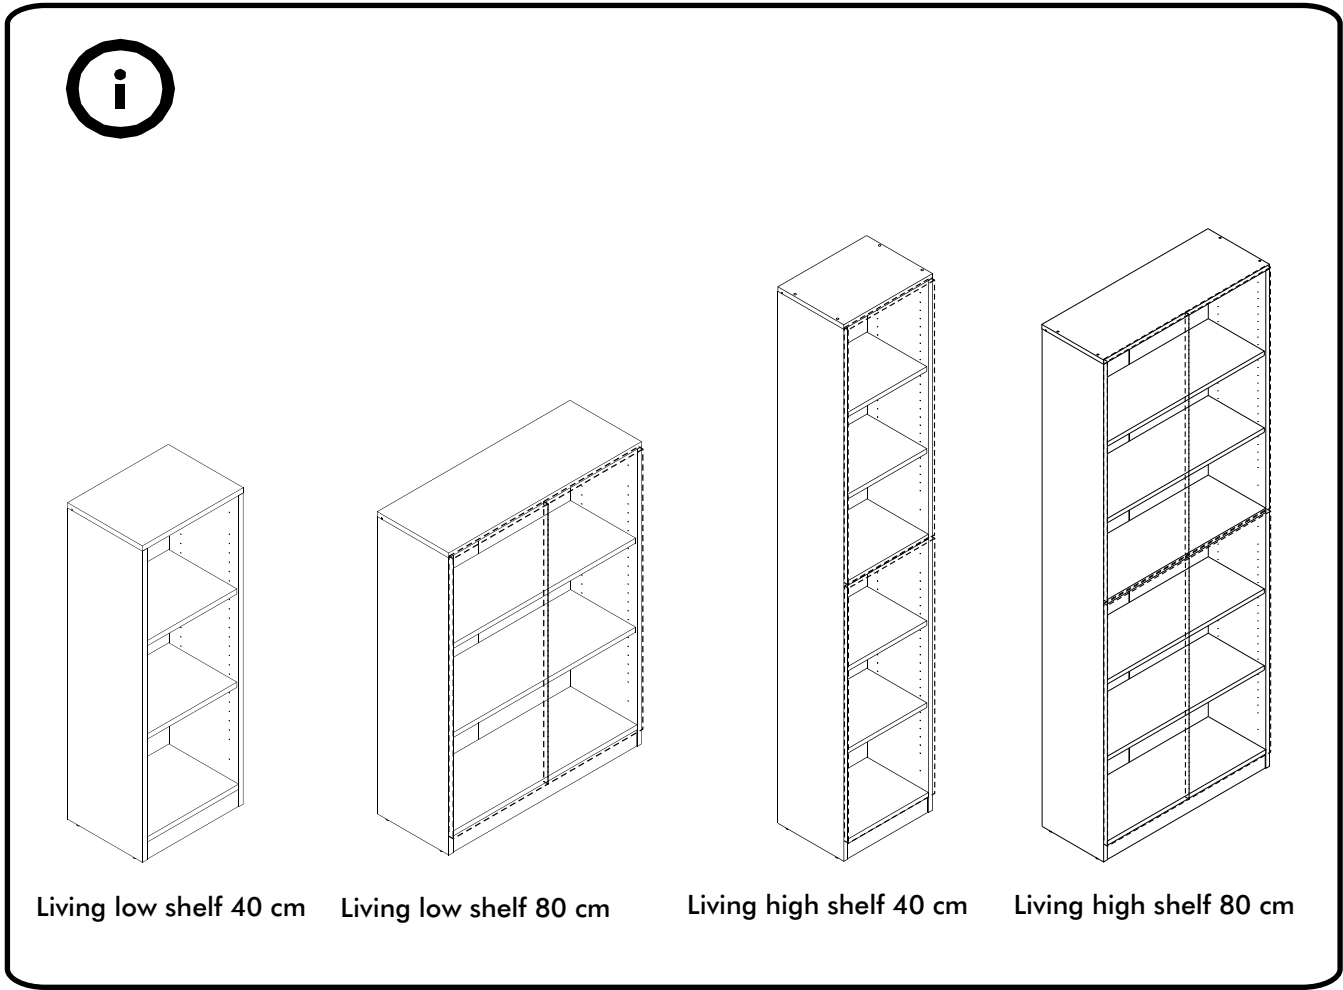

EXTREME

Glass door
Wooden door

CONNECT SYSTEM

HARDWARE

-DOOR SET

x 2

M4x16mm.

x 12

x 2

ASSEMBLY

-DOOR SET

1.

2.