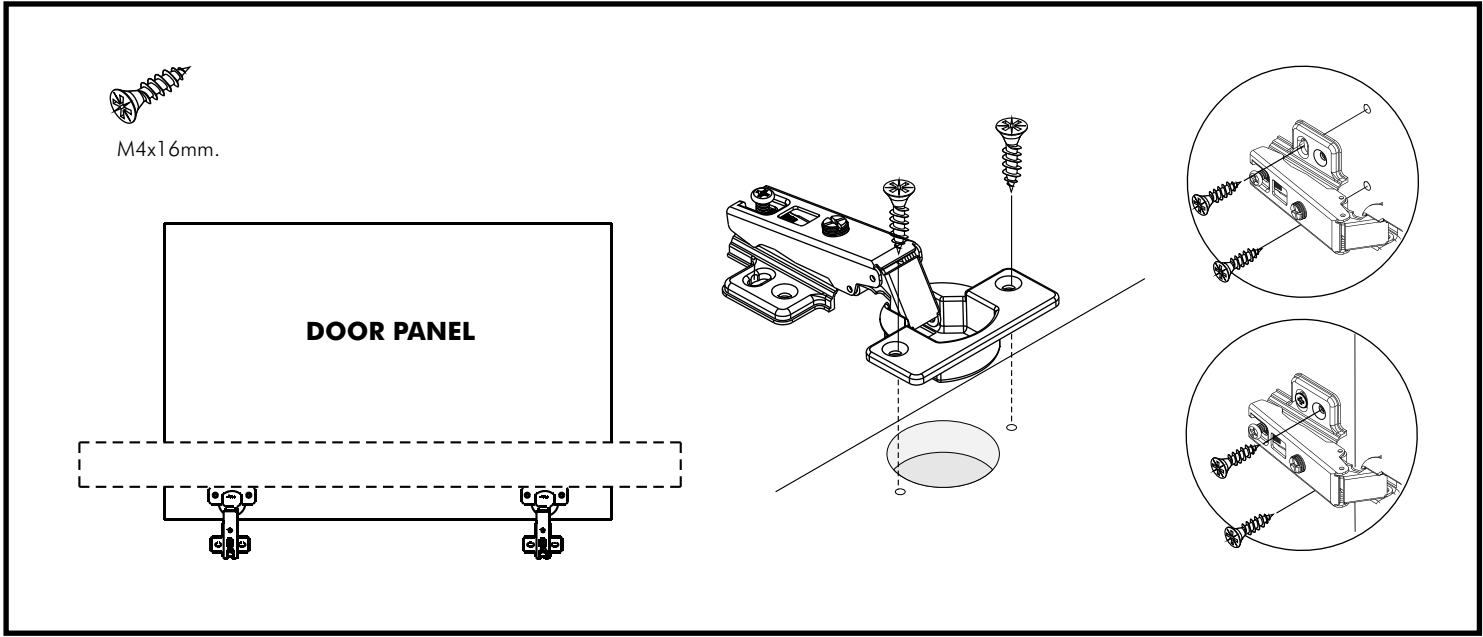

EXTREME

Glass door
Wooden door

CONNECT SYSTEM

HARDWARE

-DOOR SET

x 2

M4x16mm.

x 12

x 2

ASSEMBLY

-DOOR SET

1.

2.