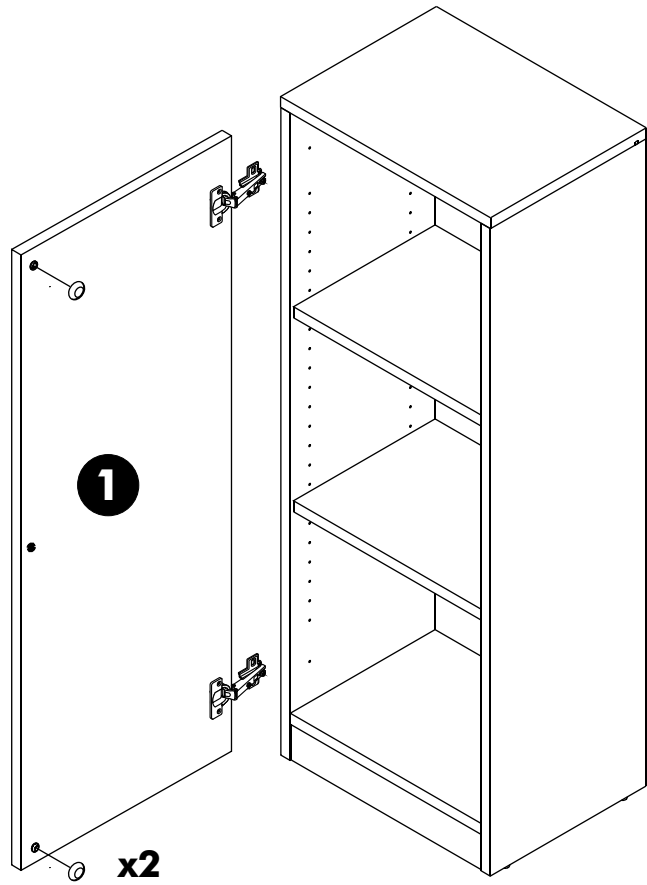

EXTREME

Glass door

Wooden door

CONNECT SYSTEM

HARDWARE

-DOOR SET

x 2

M4x16mm.

x 12

x 2

ASSEMBLY

-DOOR SET

1.

2.