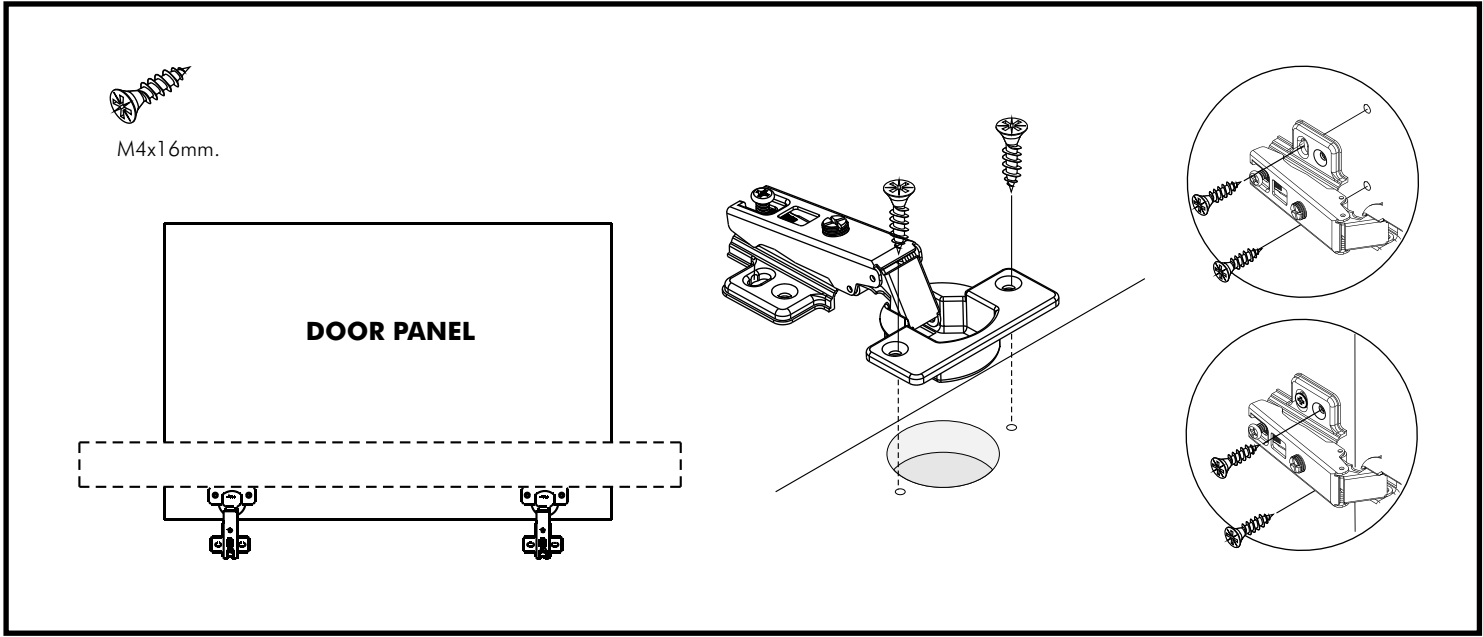

EXTREME

Glass door

Wooden door

CONNECT SYSTEM

HARDWARE

-DOOR SET

x 2

M4x16mm.

x 12

x 2

ASSEMBLY

-DOOR SET

1.

2.