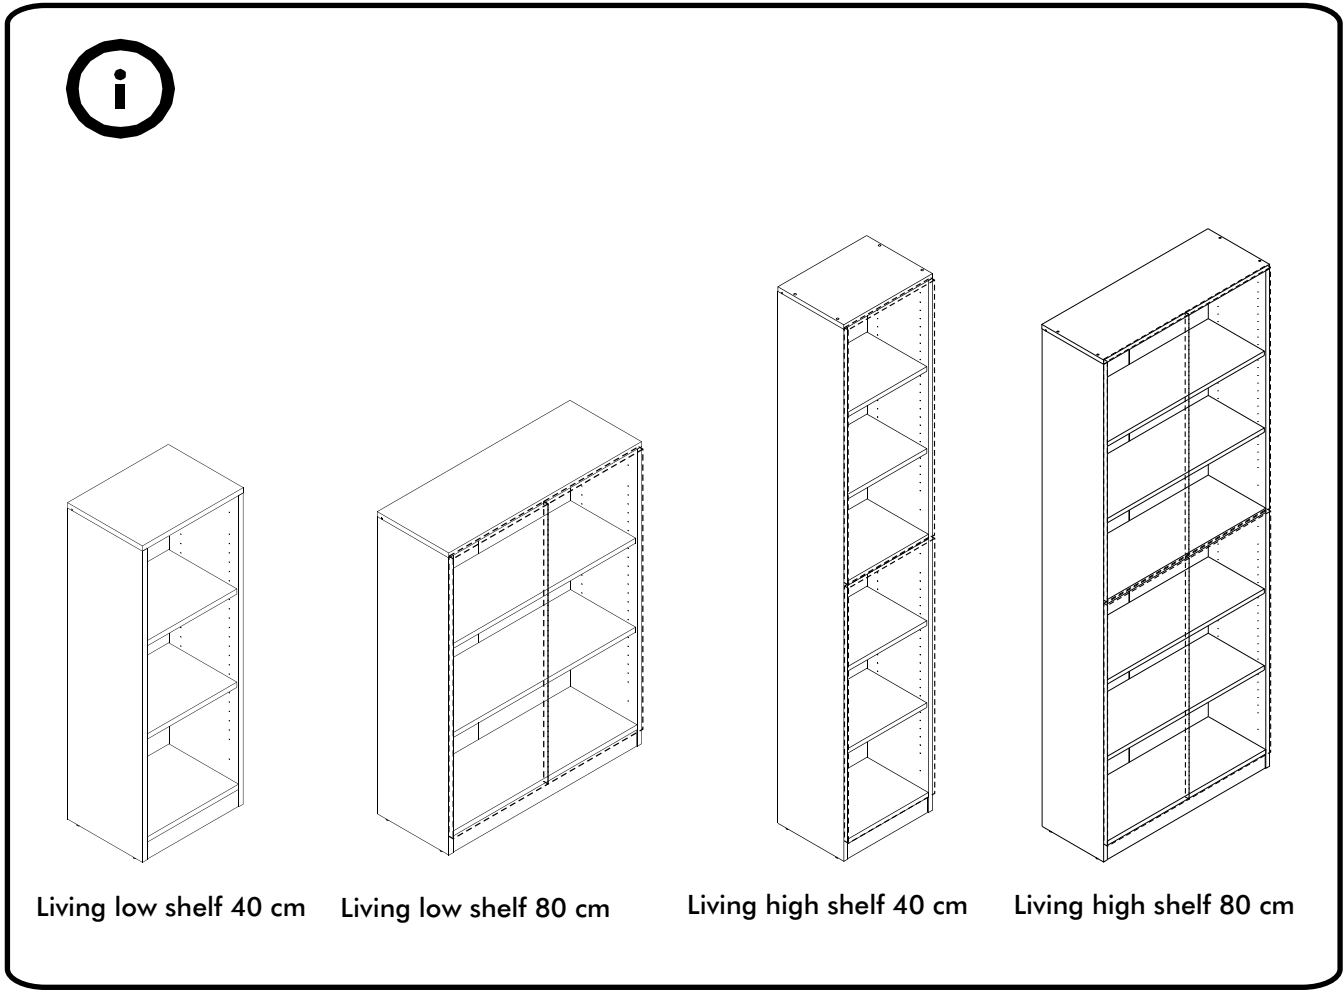

EXTREME

Glass door

Wooden door

CONNECT SYSTEM

HARDWARE

-DOOR SET

x 2

M4x16mm.

x 12

x 2

ASSEMBLY

-DOOR SET

1.

2.