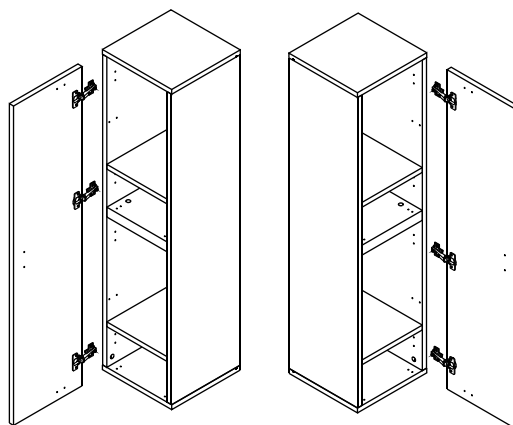

EXTREME

Glass door 120x30 CM

Wooden door 120x30 CM

CONNECT SYSTEM

HARDWARE

-DOOR SET

x 3

x 1

x 1

M4x16mm.

x 12

#5x1/2".

x 1

#5x5/8"

x 2

ASSEMBLY

-DOOR SET

Wall cabinet 120x30 CM

Wall cabinet 120x30 CM