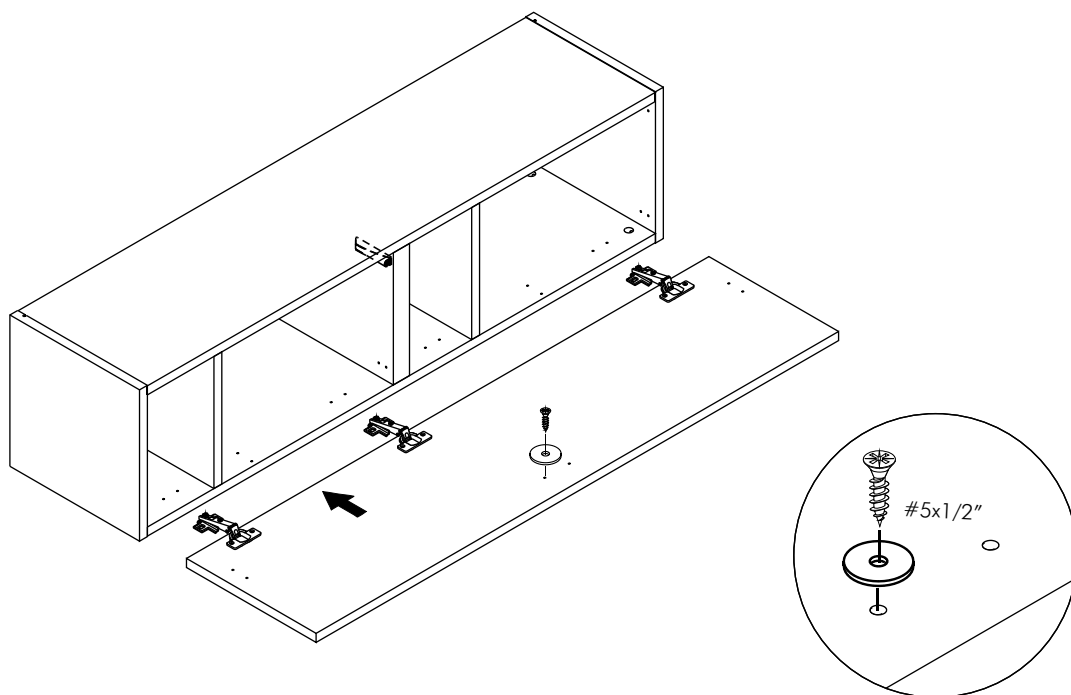

EXTREME

Glass door 120x30 CM

Wooden door 120x30 CM

CONNECT SYSTEM

HARDWARE

-DOOR SET

x 3

x 1

x 1

M4x16mm.

x 12

#5x1/2".

x 1

#5x5/8"

x 2

ASSEMBLY

-DOOR SET

Wall cabinet 120x30 CM

Wall cabinet 120x30 CM