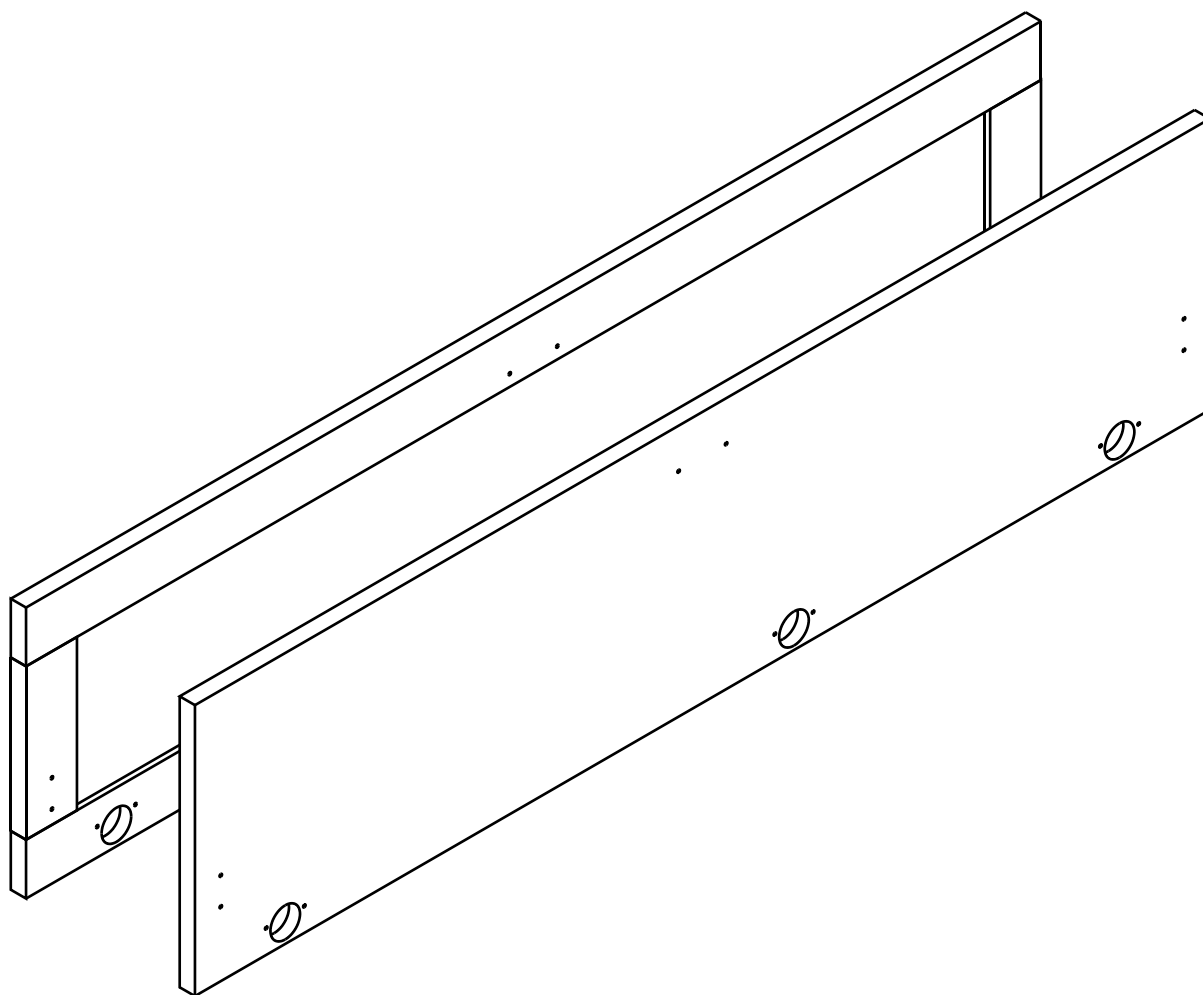

EXTREME

Glass door 120x30 CM

Wooden door 120x30 CM

CONNECT SYSTEM

HARDWARE

-DOOR SET

x 3

x 1

x 1

M4x16mm.

x 12

#5x1/2".

x 1

#5x5/8"

x 2

ASSEMBLY

-DOOR SET

Wall cabinet 120x30 CM

Wall cabinet 120x30 CM