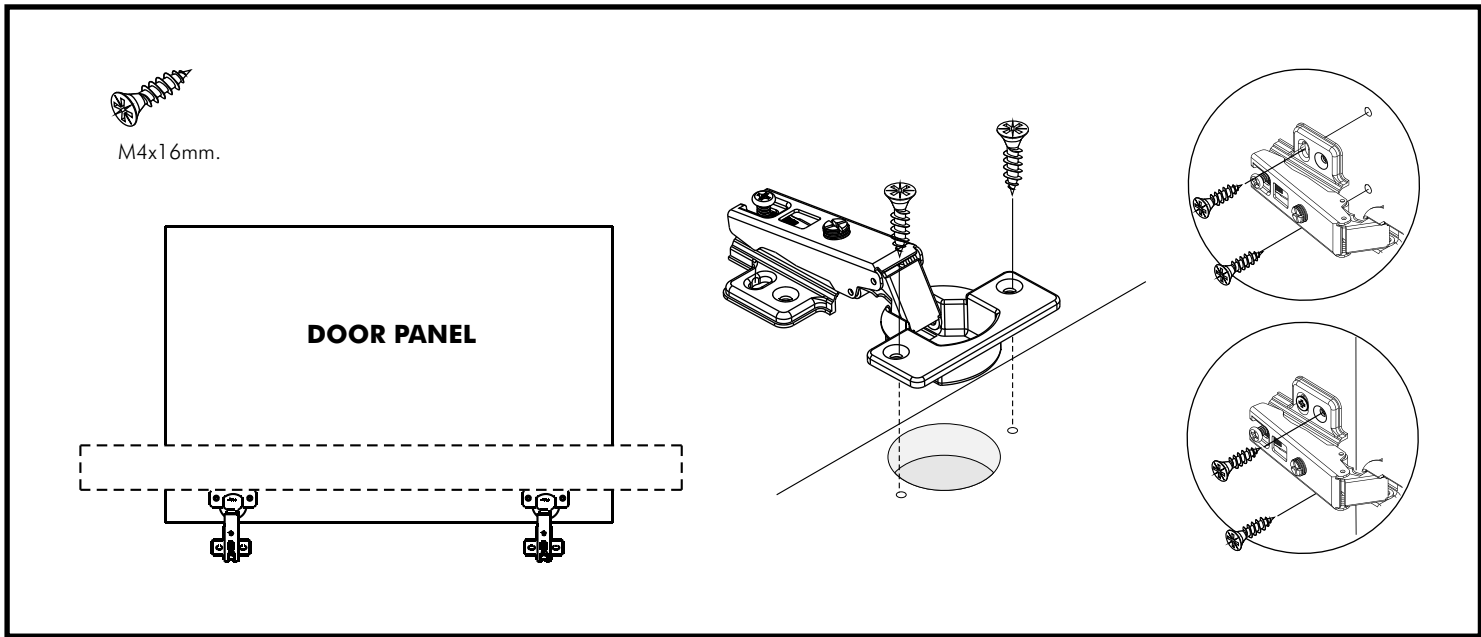

EXTREME

Glass door
Wooden door

CONNECT SYSTEM

HARDWARE

-DOOR SET

x 4

M4x16mm.

x 24

x 2

ASSEMBLY

-DOOR SET

1.

2.