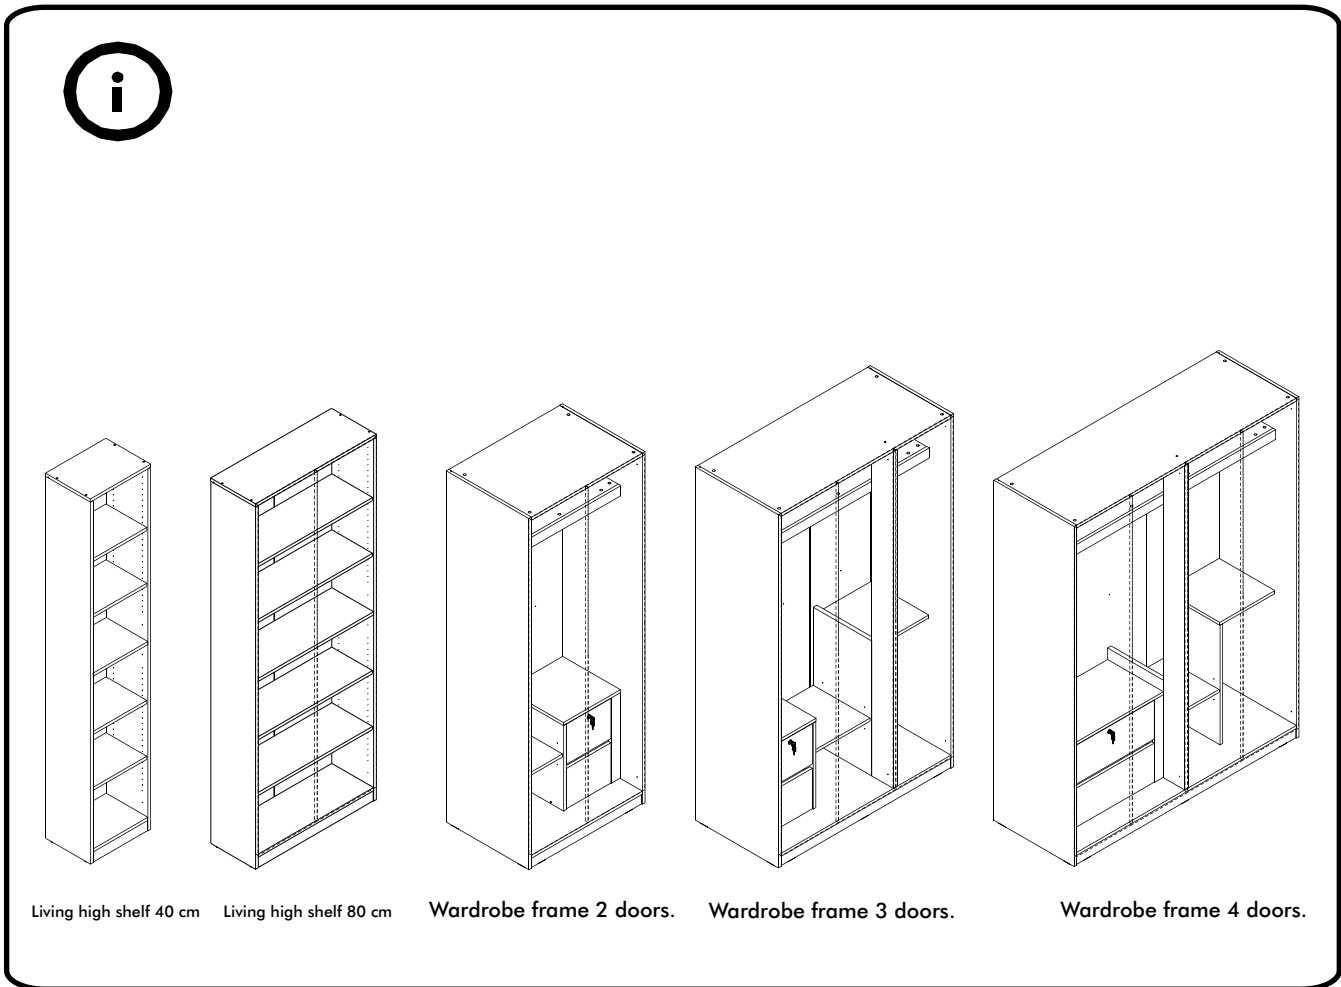

EXTREME

Glass door
Wooden door

CONNECT SYSTEM

HARDWARE

-DOOR SET

x 4

M4x16mm.

x 24

x 2

ASSEMBLY

-DOOR SET

1.

2.