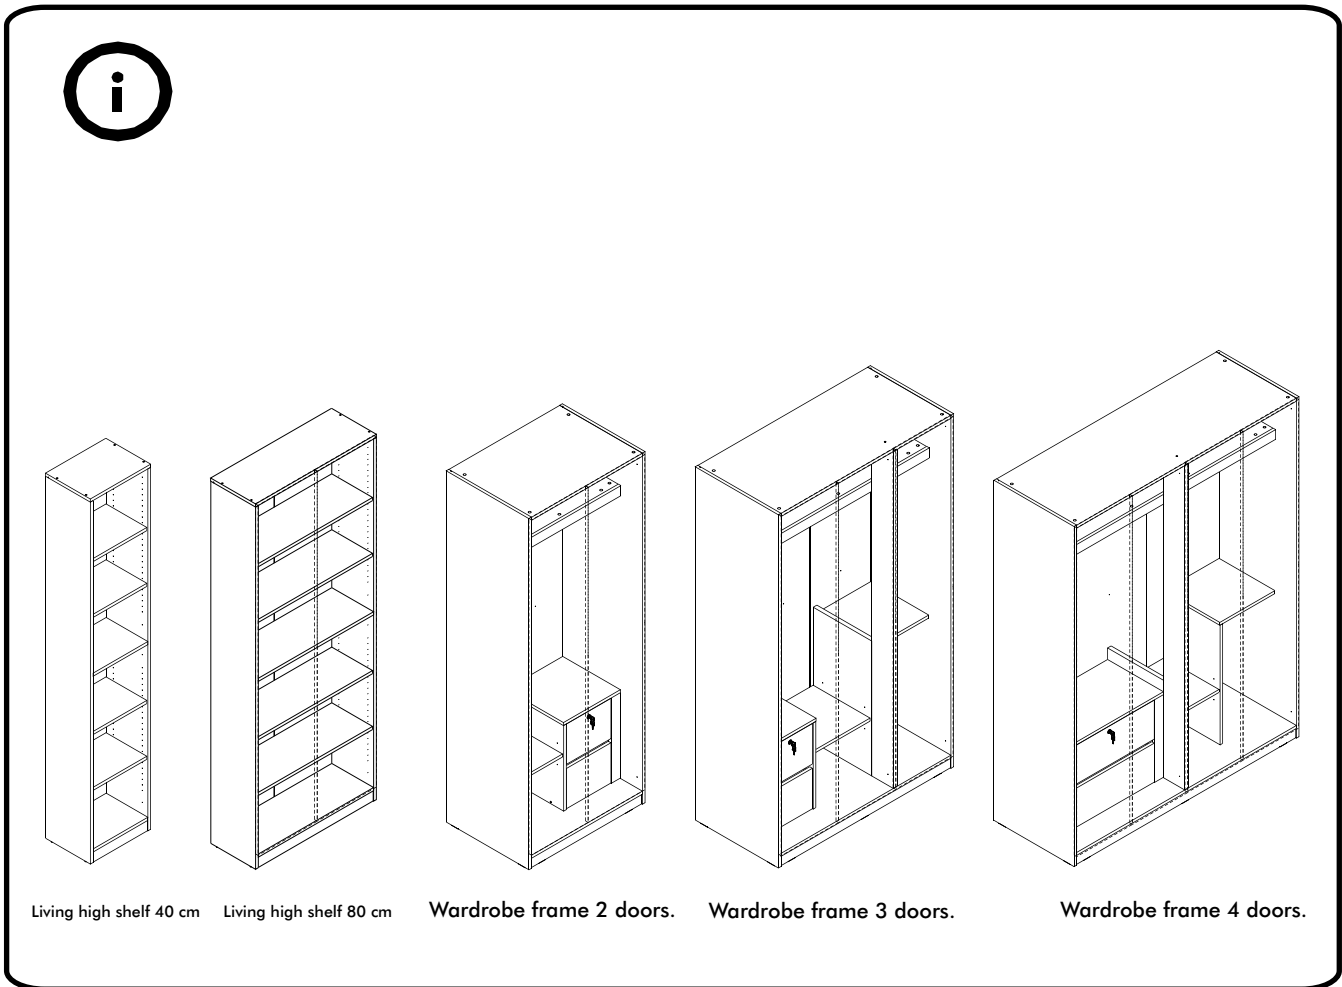

EXTREME

Glass door
Wooden door

CONNECT SYSTEM

HARDWARE

-DOOR SET

x 4

M4x16mm.

x 24

x 2

ASSEMBLY

-DOOR SET

1.

2.