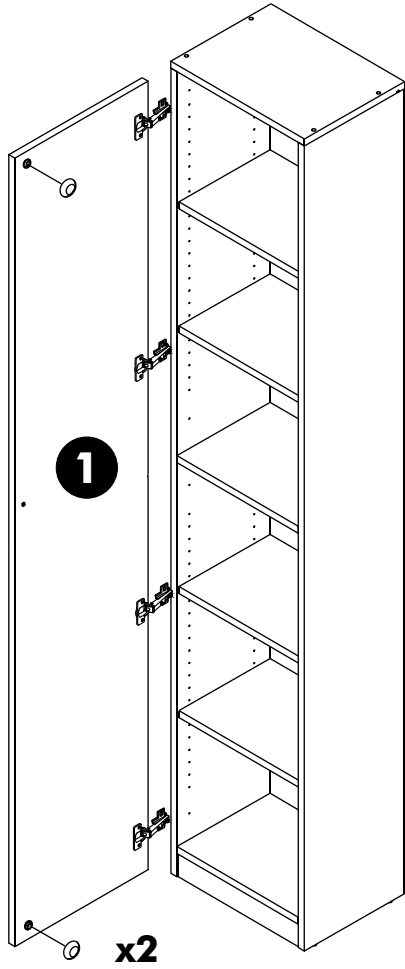

EXTREME

Glass door
Wooden door

CONNECT SYSTEM

HARDWARE

-DOOR SET

x 4

M4x16mm.

x 24

x 2

ASSEMBLY

-DOOR SET

1.

2.