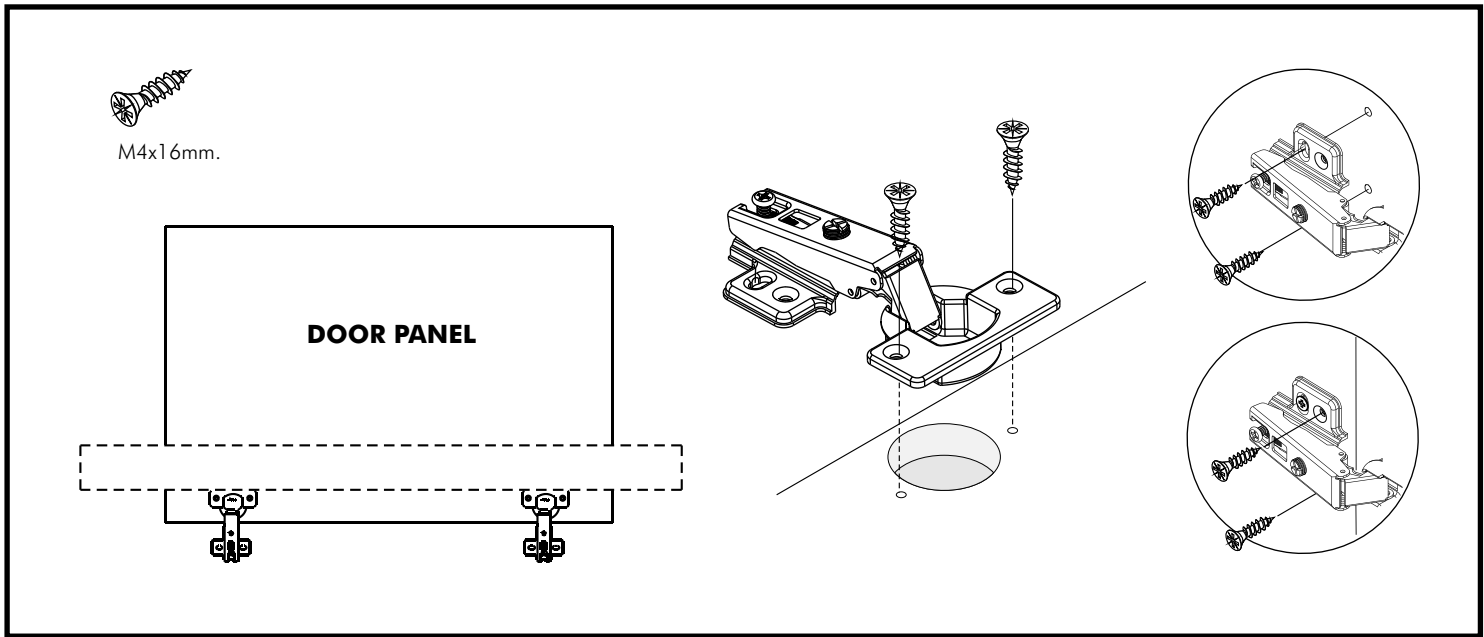

EXTREME

Glass door
Wooden door

CONNECT SYSTEM

HARDWARE

-DOOR SET

x 4

M4x16mm.

x 24

x 2

ASSEMBLY

-DOOR SET

1.

2.