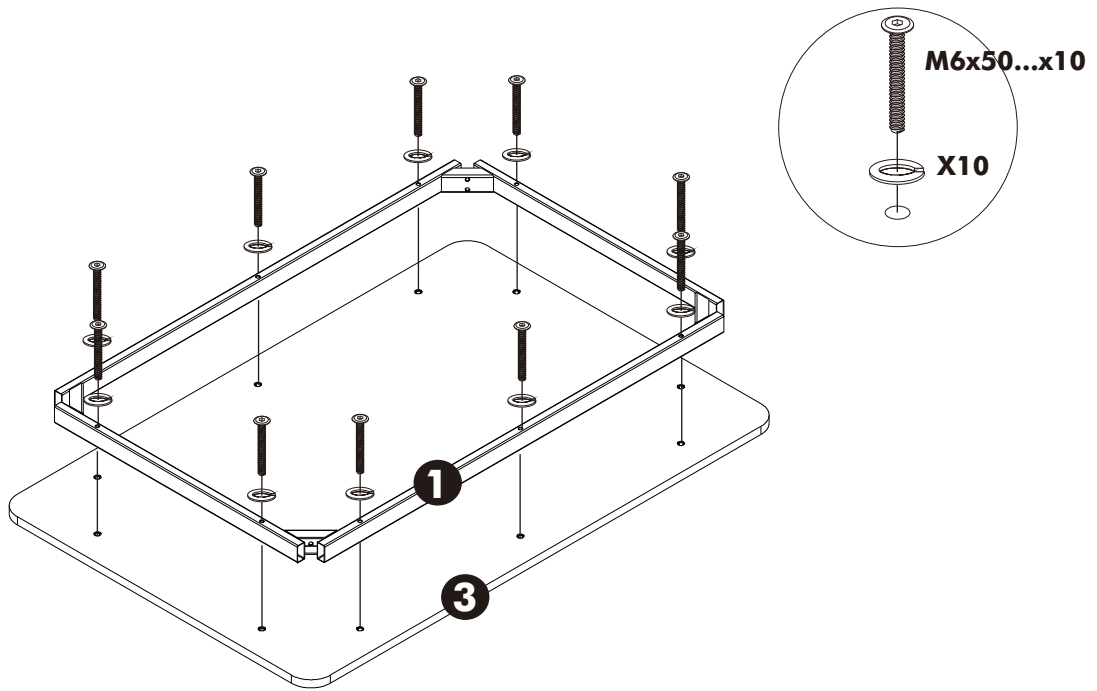

H-GUNNER-P

Wood dining set

HARDWARE

(M6x50)

X 18

X 18

1.

2.