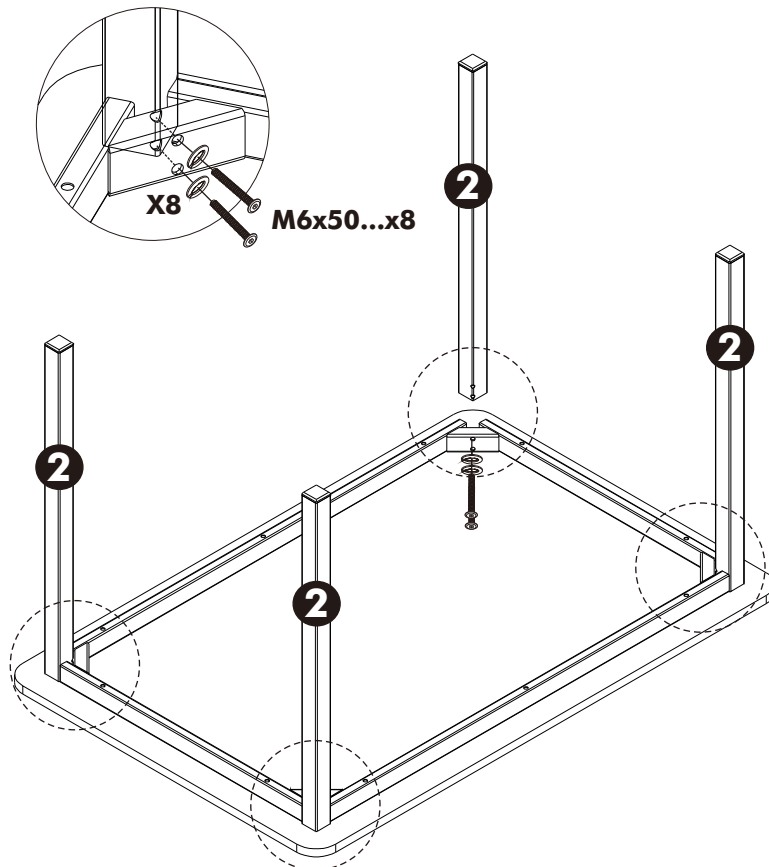

H-GUNNER-P

Wood dining set

HARDWARE

(M6x50)

X 18

X 18

1.

2.