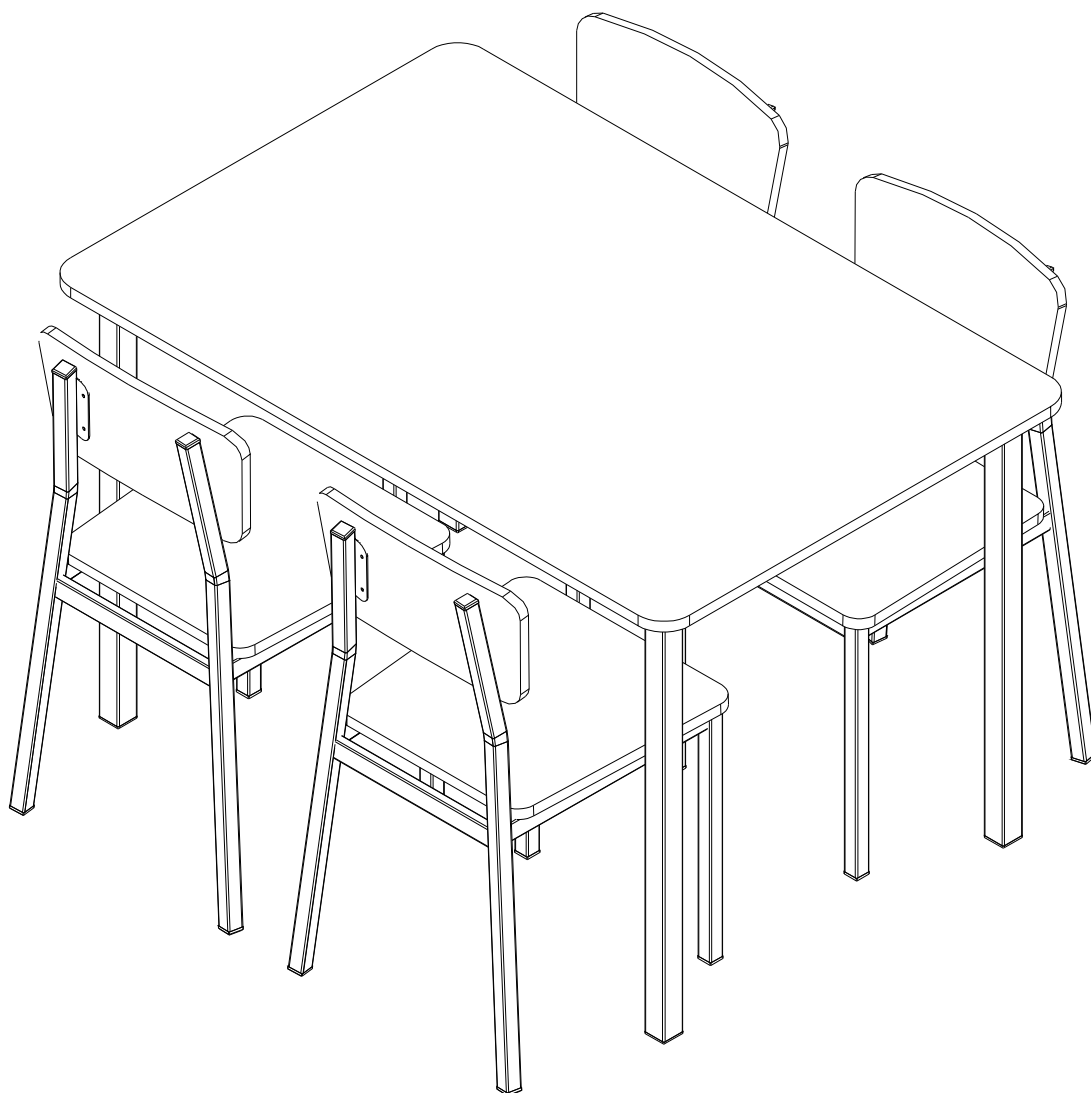

H-GUNNER-P

Wood dining set

HARDWARE

(M6x50)

X 18

X 18

1.

2.