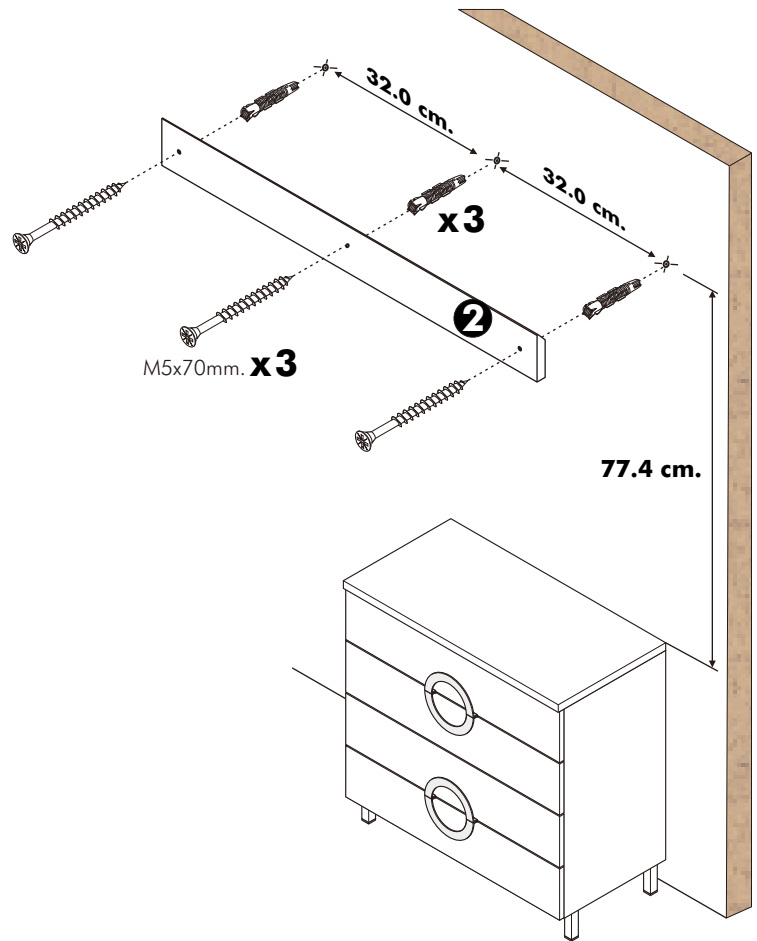

BLISS-P

Wall Mirror

HARDWARE

-BODY SET

M5x70mm.

x 3

x 3

ASSEMBLY

-BODY SET

1.

2.