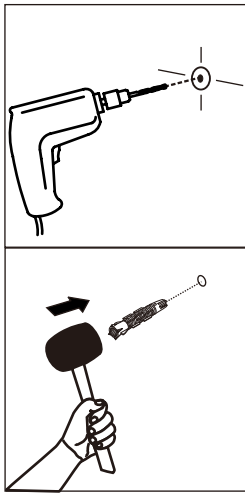

BLISS-P

Wall Mirror

HARDWARE

-BODY SET

M5x70mm.

x 3

x 3

ASSEMBLY

-BODY SET

1.

2.