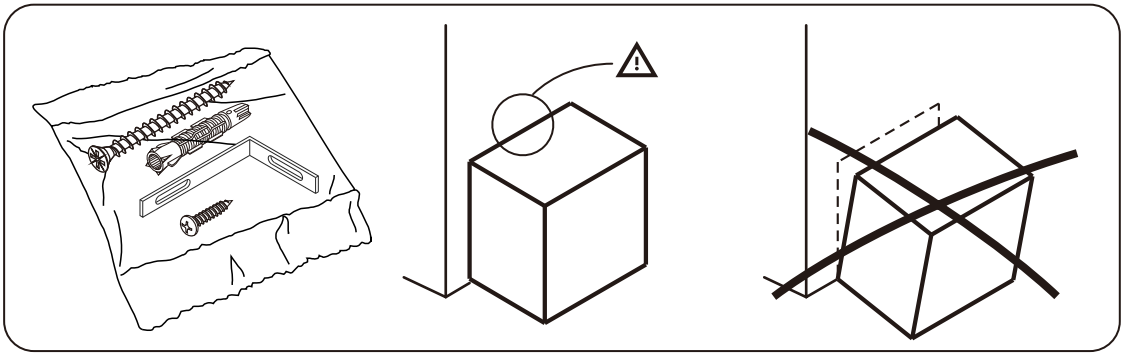

KARLMAR-P

TV Cabinet 160 cm.

CONNECT SYSTEM

HARDWARE

X 12

X 12

#8x35

X 23

X 4

#M4x16

X 20

#M4x16

X 30

#M4x50

X 12

#M4x50