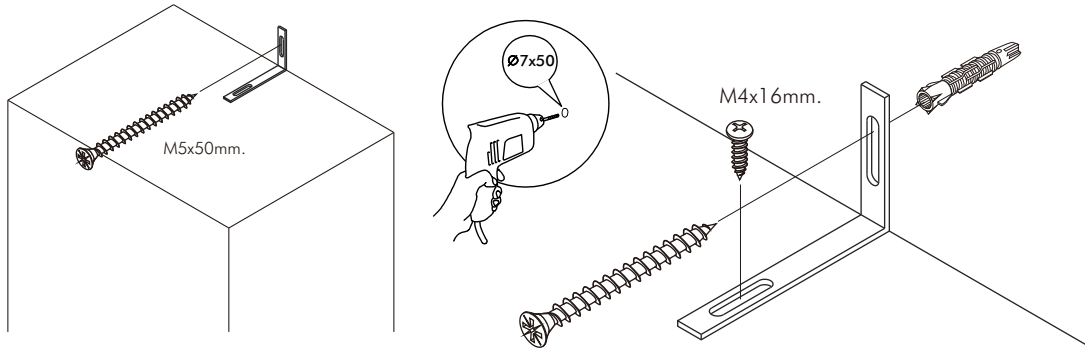

KARLMAR-P

TV Cabinet 160 cm.

CONNECT SYSTEM

HARDWARE

X 12

X 12

#8x35

X 23

X 4

#M4x16

X 20

#M4x16

X 30

#M4x50

X 12

#M4x50

#M4x40

X 10

#M3.5x13

X 14

X 6

#M4x30

X 16

X 1