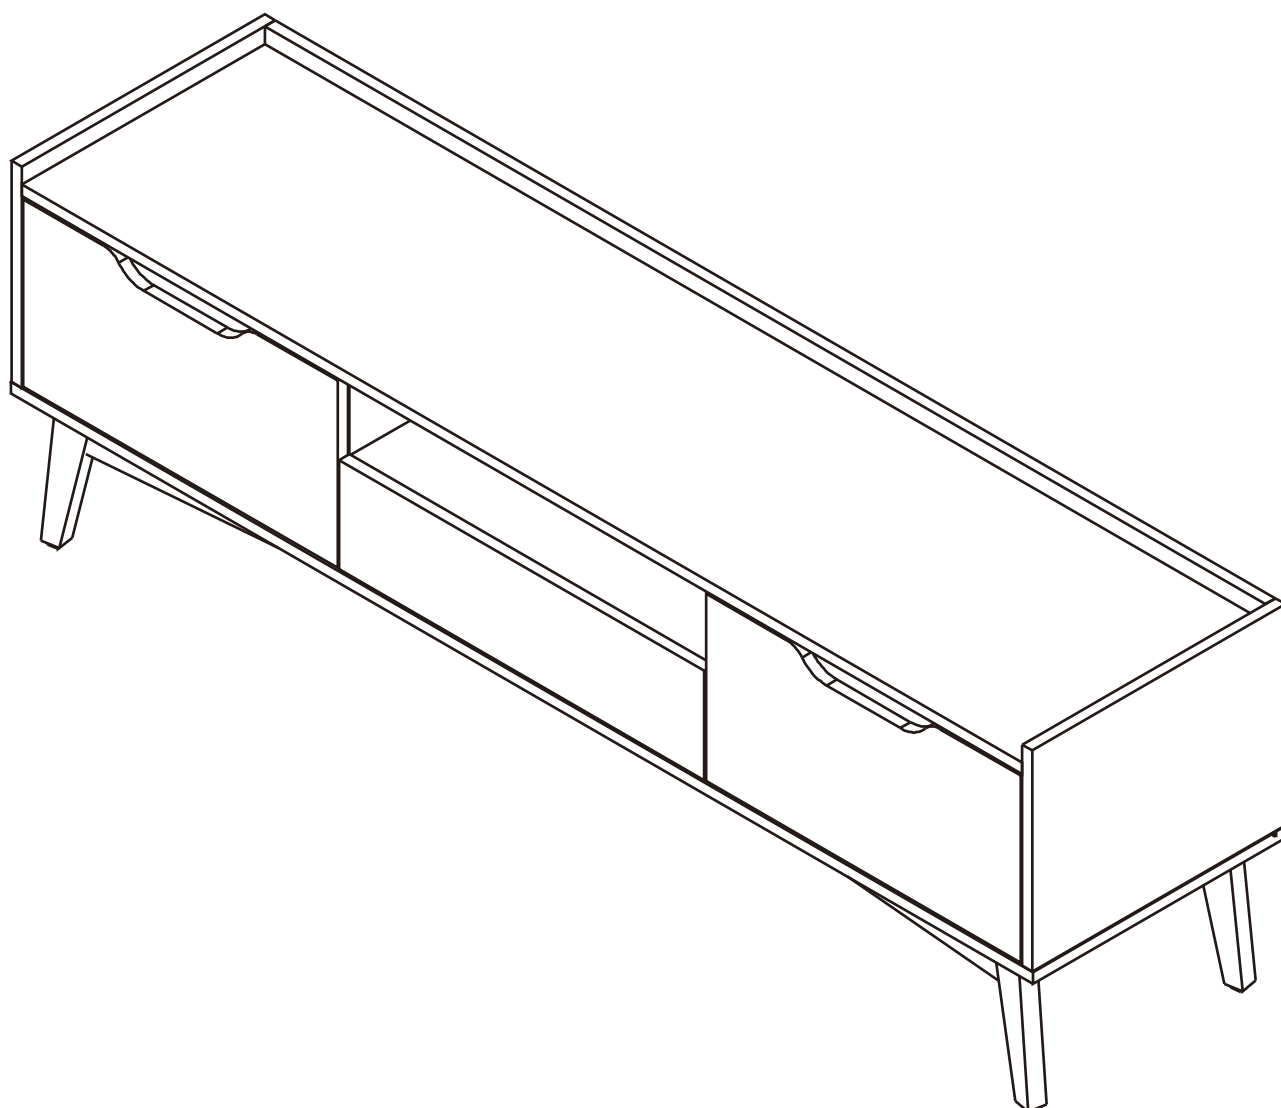

KARLMAR-P

TV Cabinet 160 cm.

CONNECT SYSTEM

HARDWARE

X 12

X 12

#8x35

X 23

X 4

#M4x16

X 20

#M4x16

X 30

#M4x50

X 12

#M4x50