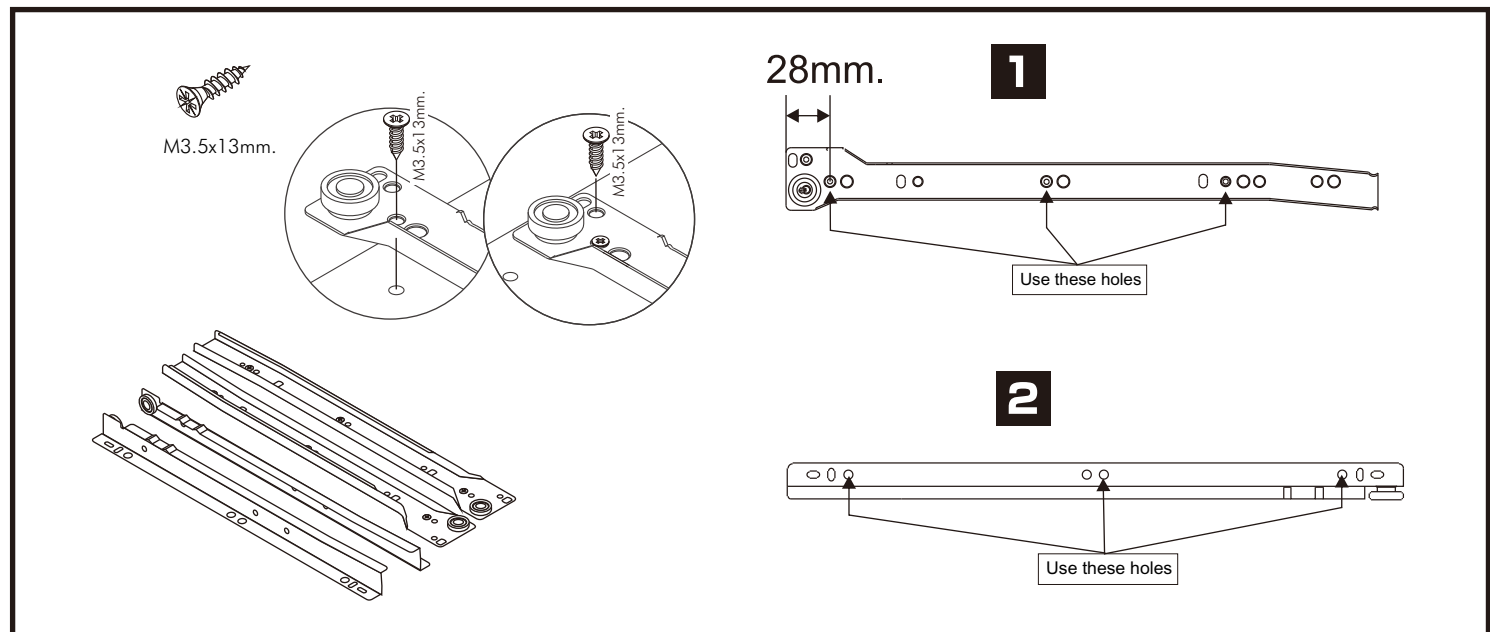

KARLMAR-P

TV Cabinet 160 cm.

CONNECT SYSTEM

HARDWARE

X 12

X 12

#8x35

X 23

X 4

#M4x16

X 20

#M4x16

X 30

#M4x50

X 12

#M4x50

#M4x40

X 10

#M3.5x13

X 14

X 6

#M4x30

X 16

X 1

X 1

X 8

X 5

#M3.5x20

X 5

1.

2.

3.