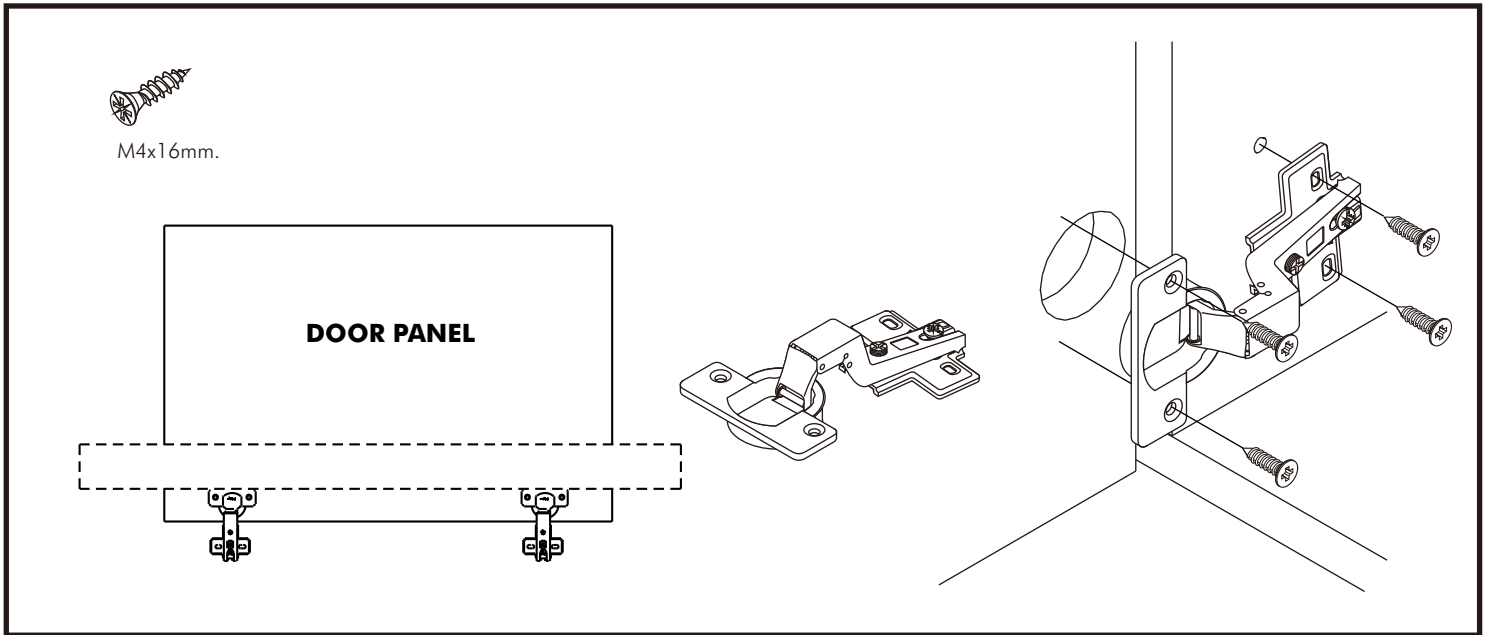

KARLMAR-P

TV Cabinet 160 cm.

CONNECT SYSTEM

HARDWARE

X 12

X 12

#8x35

X 23