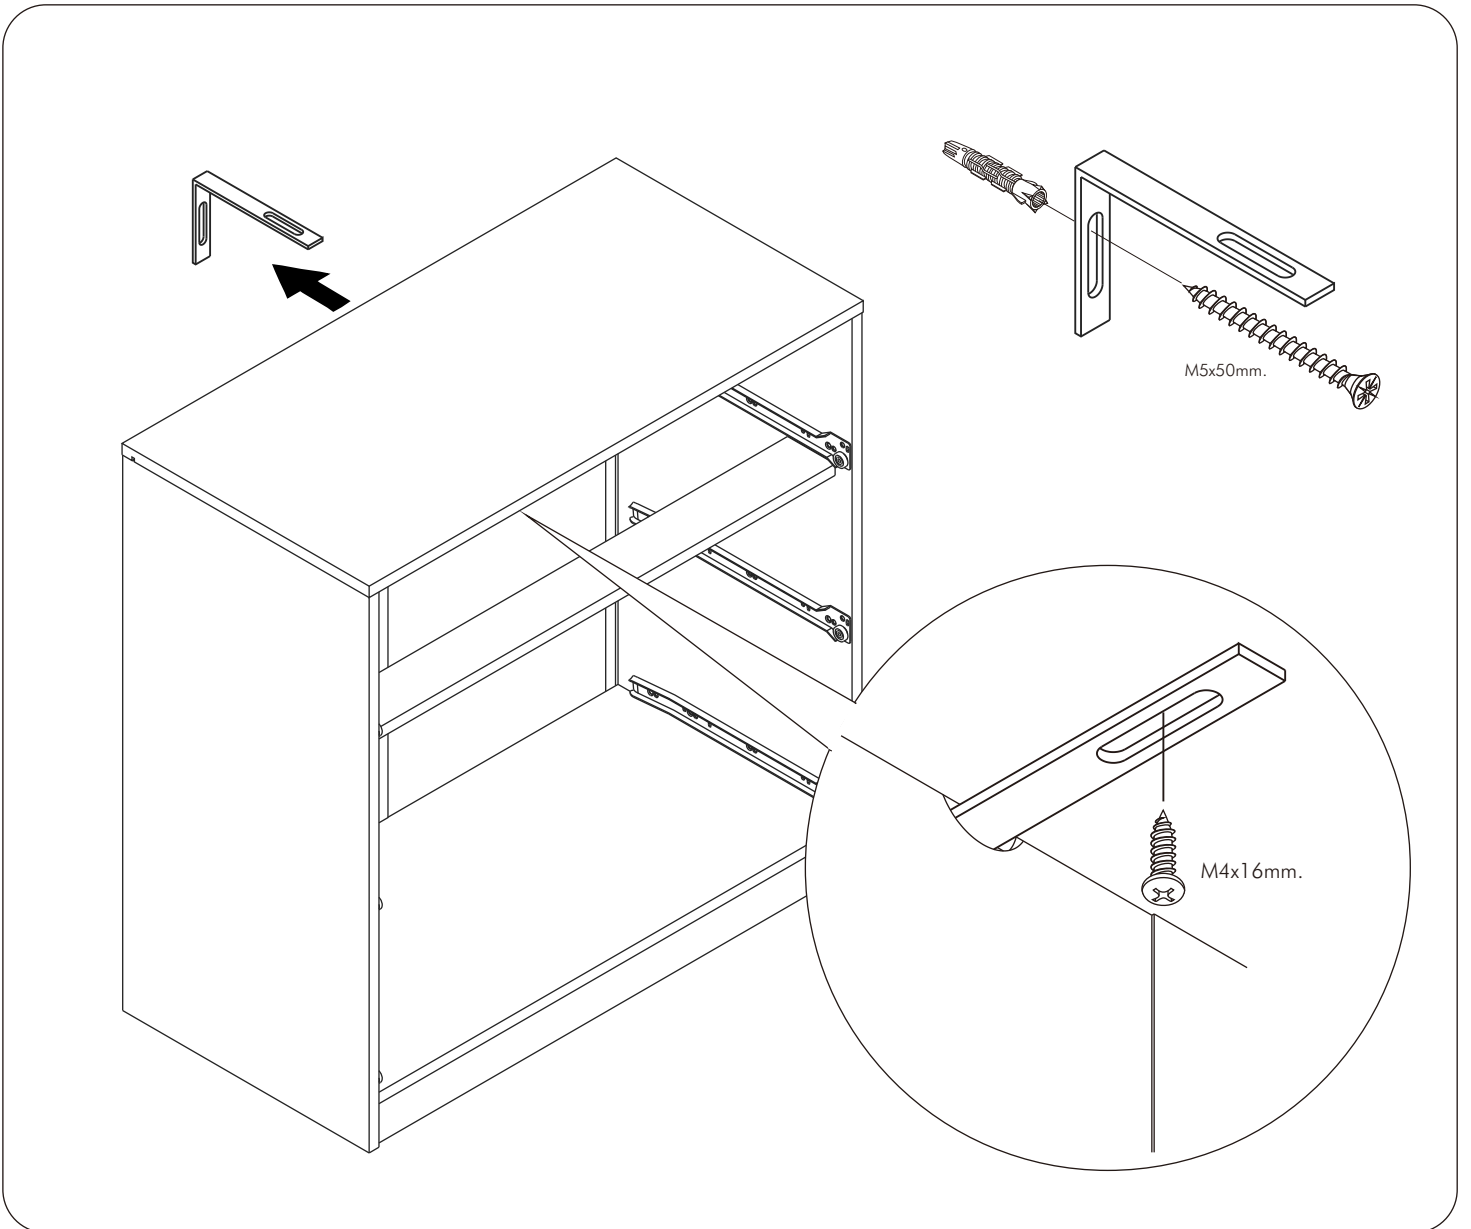

KARLMAR-P

TV Cabinet 160 cm.

CONNECT SYSTEM

HARDWARE

X 12

X 12

#8x35

X 23