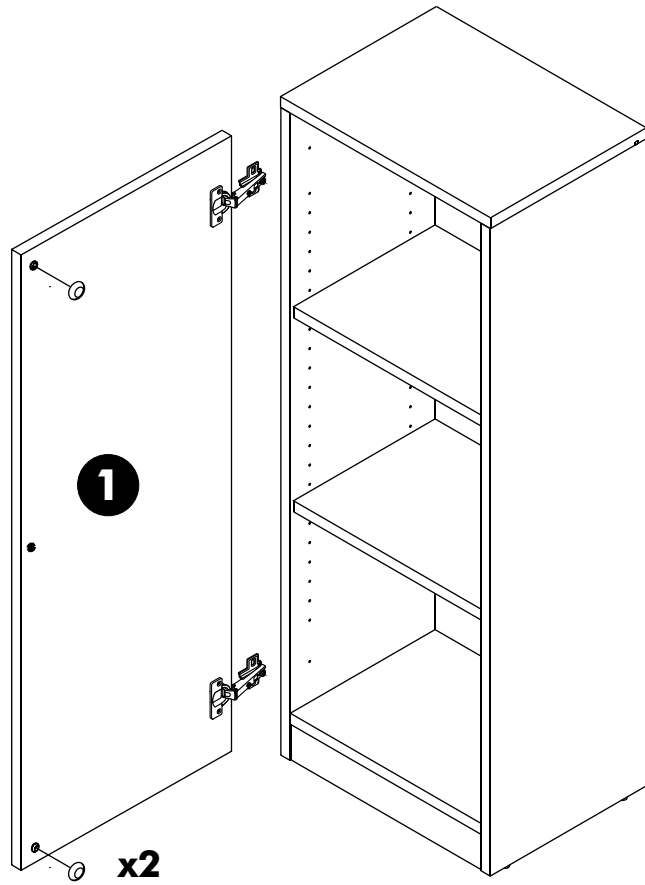

EXTREME

Glass door

Wooden door

CONNECT SYSTEM

HARDWARE

-DOOR SET

x 2

M4x16mm.

x 12

x 2

ASSEMBLY

-DOOR SET

1.

2.