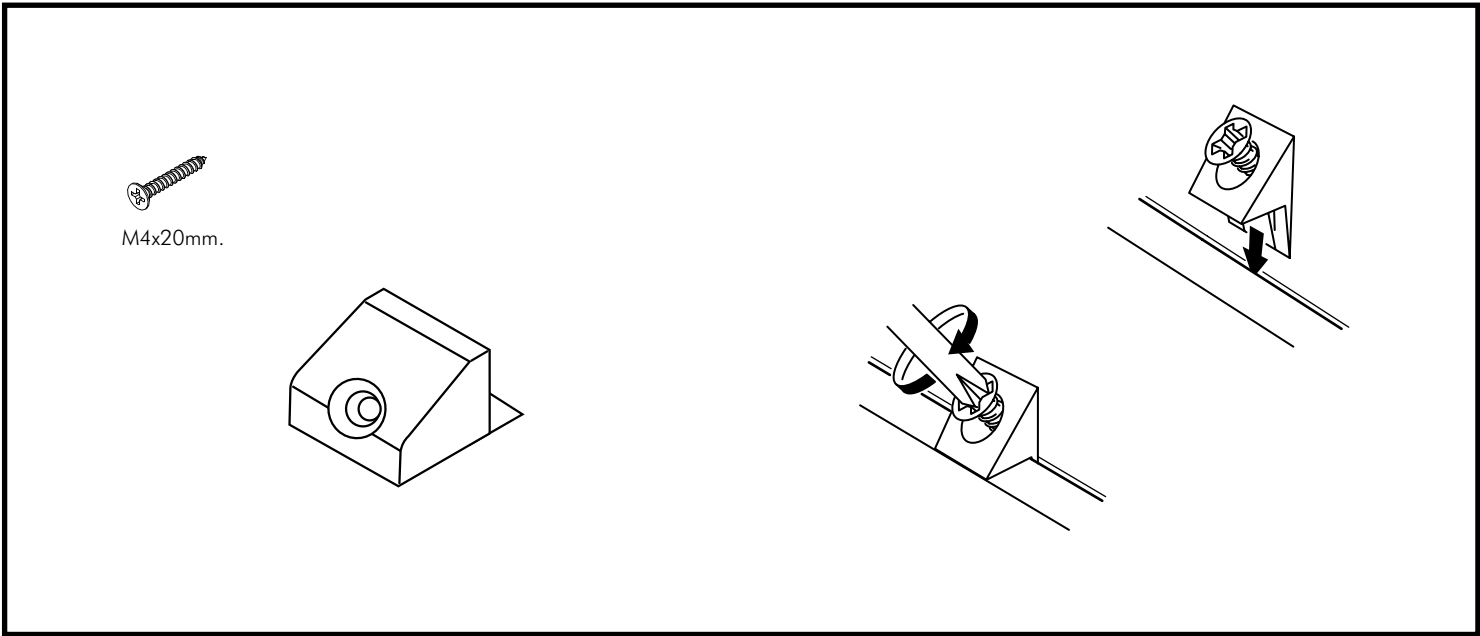

EXTREME

Living high shelf 80 cm.

CONNECT SYSTEM

HARDWARE

-BODY SET

X 8

X 8

#8x35