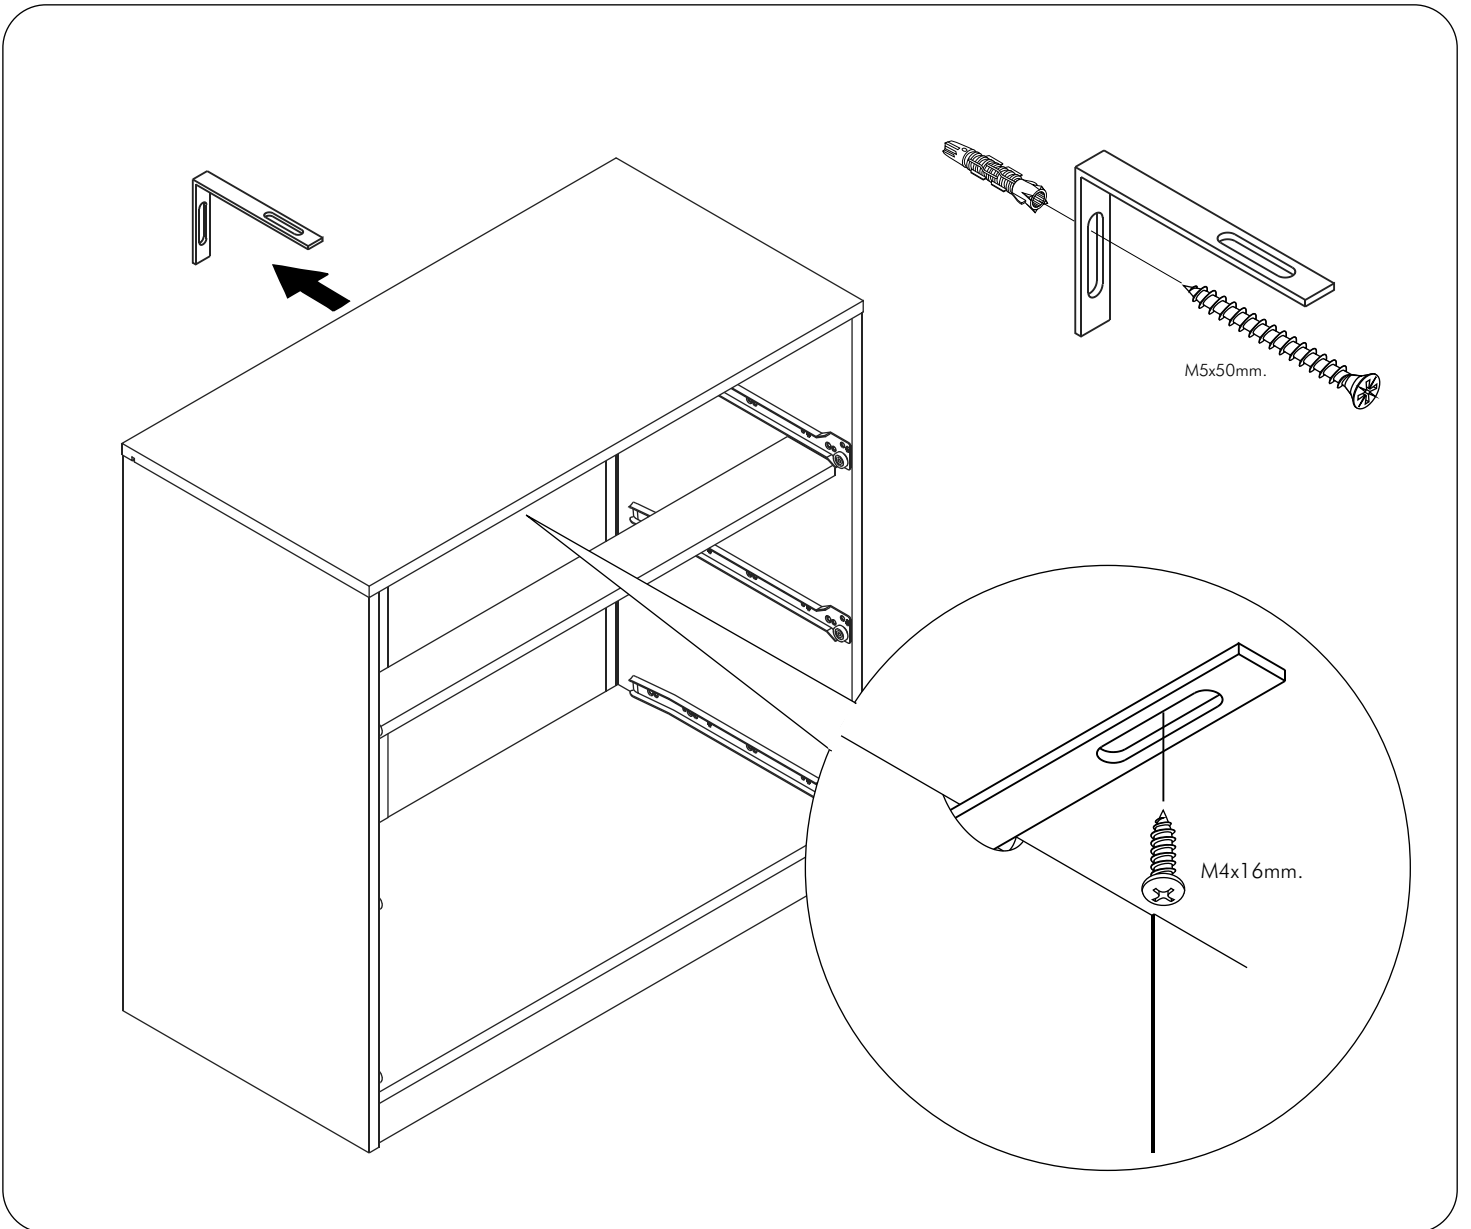

EXTREME

Living high shelf 80 cm.

CONNECT SYSTEM

HARDWARE

-BODY SET

X 8

X 8

#8x35

X 12

#F+M4x16

X 16

#63x63mm.

X 2

#F+M3.5x20

X 12

#P+M4x16