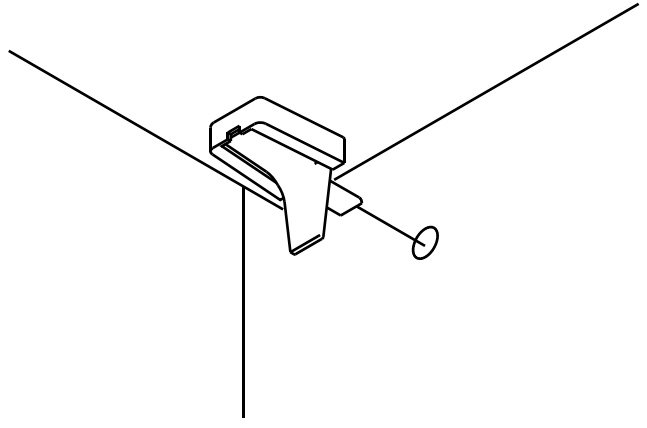

EXTREME

Living high shelf 80 cm.

CONNECT SYSTEM

HARDWARE

-BODY SET

X 8

X 8

#8x35

X 12

#F+M4x16

X 16

#63x63mm.

X 2

#F+M3.5x20

X 12

#P+M4x16