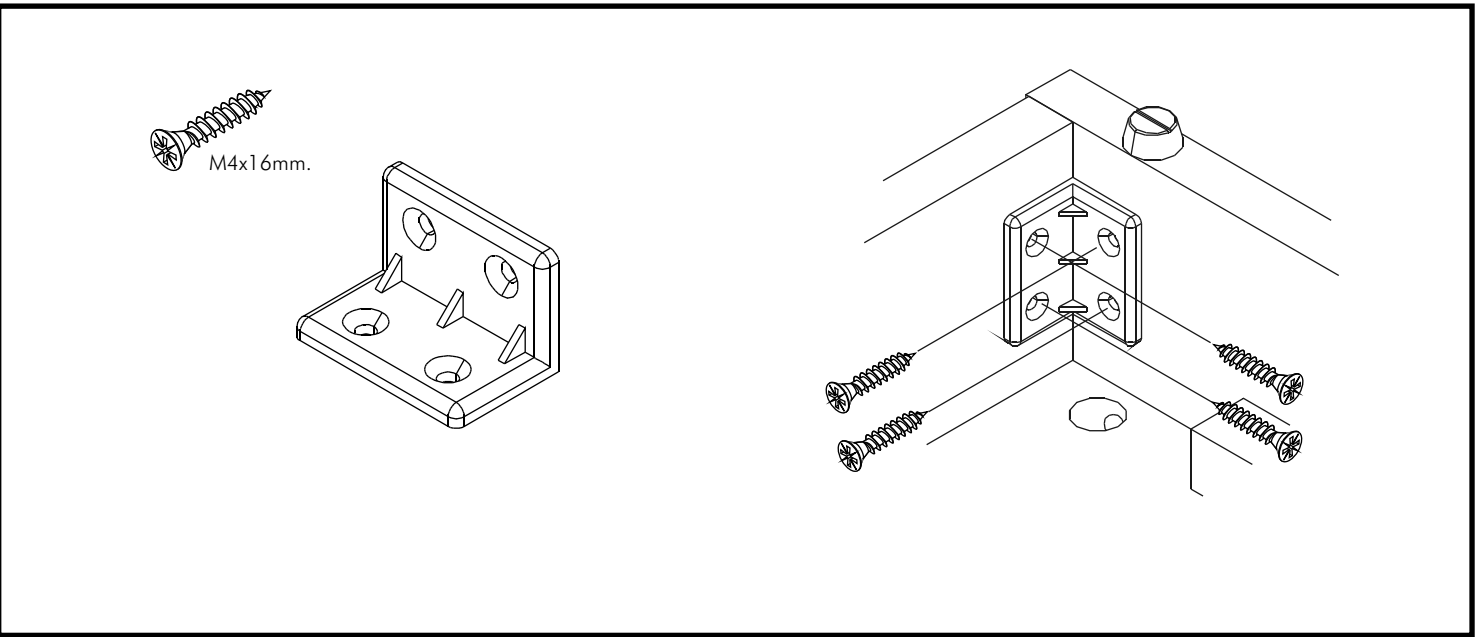

EXTREME

Living high shelf 80 cm.

CONNECT SYSTEM

HARDWARE

-BODY SET

X 8

X 8

#8x35

X 12

#F+M4x16

X 16

#63x63mm.

X 2

#F+M3.5x20

X 12

#P+M4x16