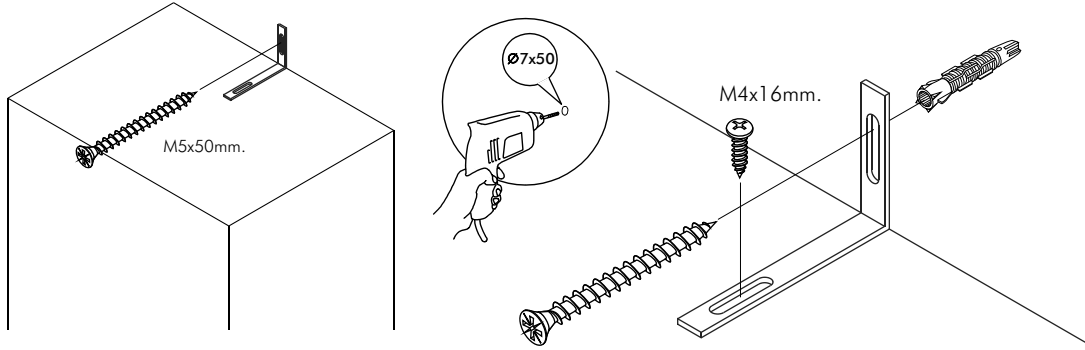

EXTREME

Living high shelf 80 cm.

CONNECT SYSTEM

HARDWARE

-BODY SET

X 8

X 8

#8x35

X 12

#F+M4x16

X 16

#63x63mm.

X 2

#F+M3.5x20

X 12

#P+M4x16