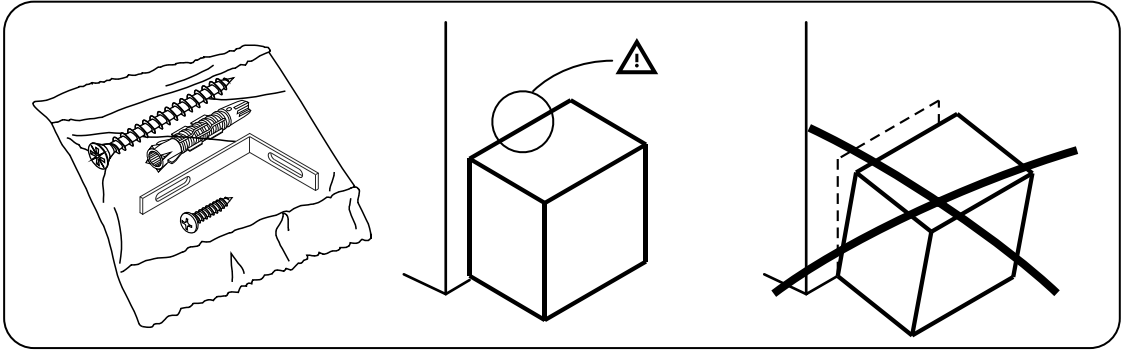

EXTREME

Living high shelf 80 cm.

CONNECT SYSTEM

HARDWARE

-BODY SET

X 8

X 8

#8x35

X 12

#F+M4x16

X 16

#63x63mm.

X 2

#F+M3.5x20

X 12

#P+M4x16