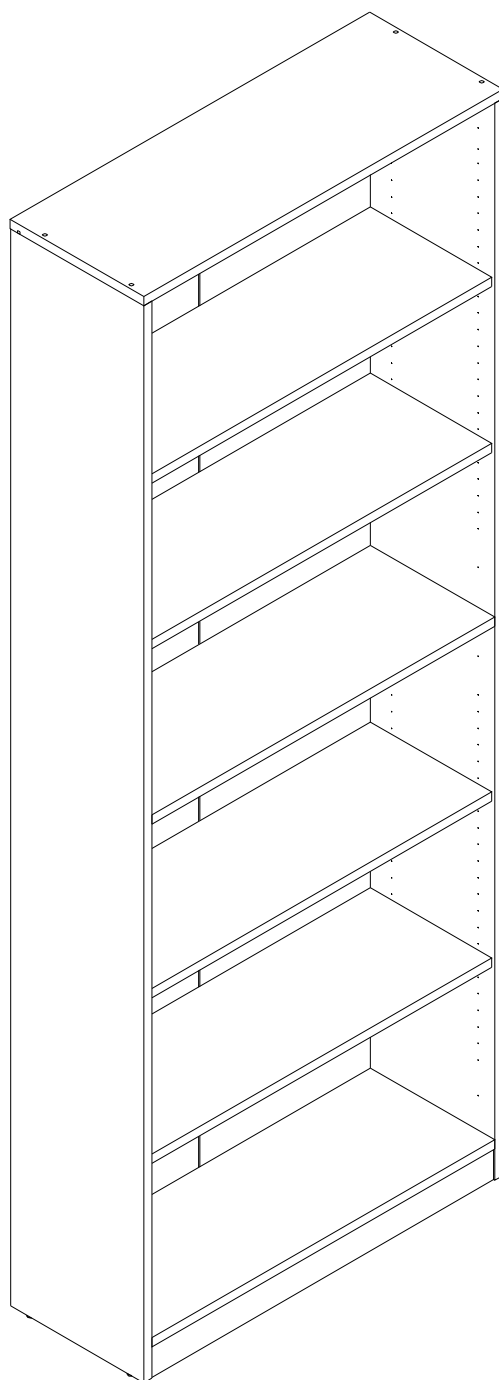

EXTREME

Living high shelf 80 cm.

CONNECT SYSTEM

HARDWARE

-BODY SET

X 8

X 8

#8x35

X 12

#F+M4x16

X 16

#63x63mm.

X 2

#F+M3.5x20

X 12

#P+M4x16

X 10

X 1

#F+M5x50

X 1

#UP-745

X 1

X 8

X 4

X 16

#P+M4x30

X 16

#F+M4x30

X 4

X 4

#F+M4x50

X 19