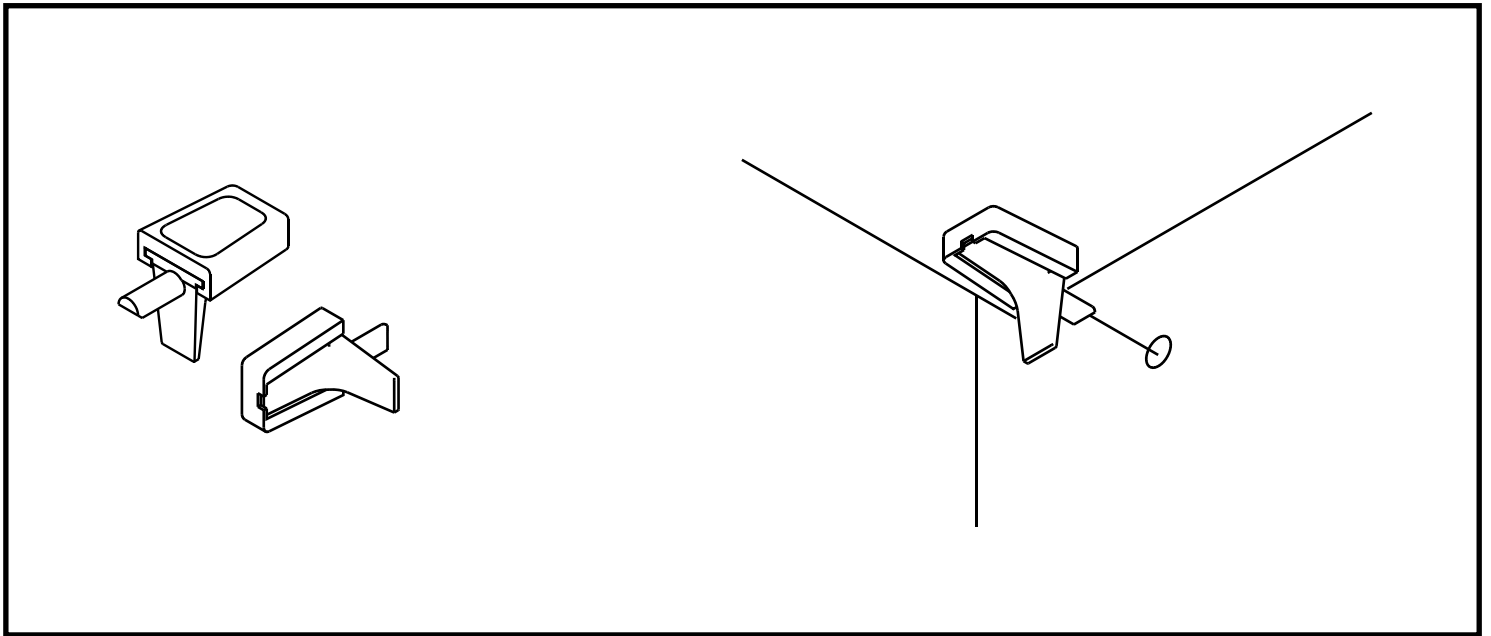

EXTREME

TV cabinet 180 cm.

CONNECT SYSTEM

1

3

2

(Connecting bolts)

WHEN FITTING CAMS
 ENSURE STARTING POSITION IS CORRECT
 BEFORE YOU INSERT CONNECTING BOLT
 TURN CLOCKWISE UNTIL SECURE

✓				✗
	CORRECT	WRONG		

M4x16mm.

DOOR PANEL

M4x20mm.

HARDWARE

-BODY SET

x 16

19mm.