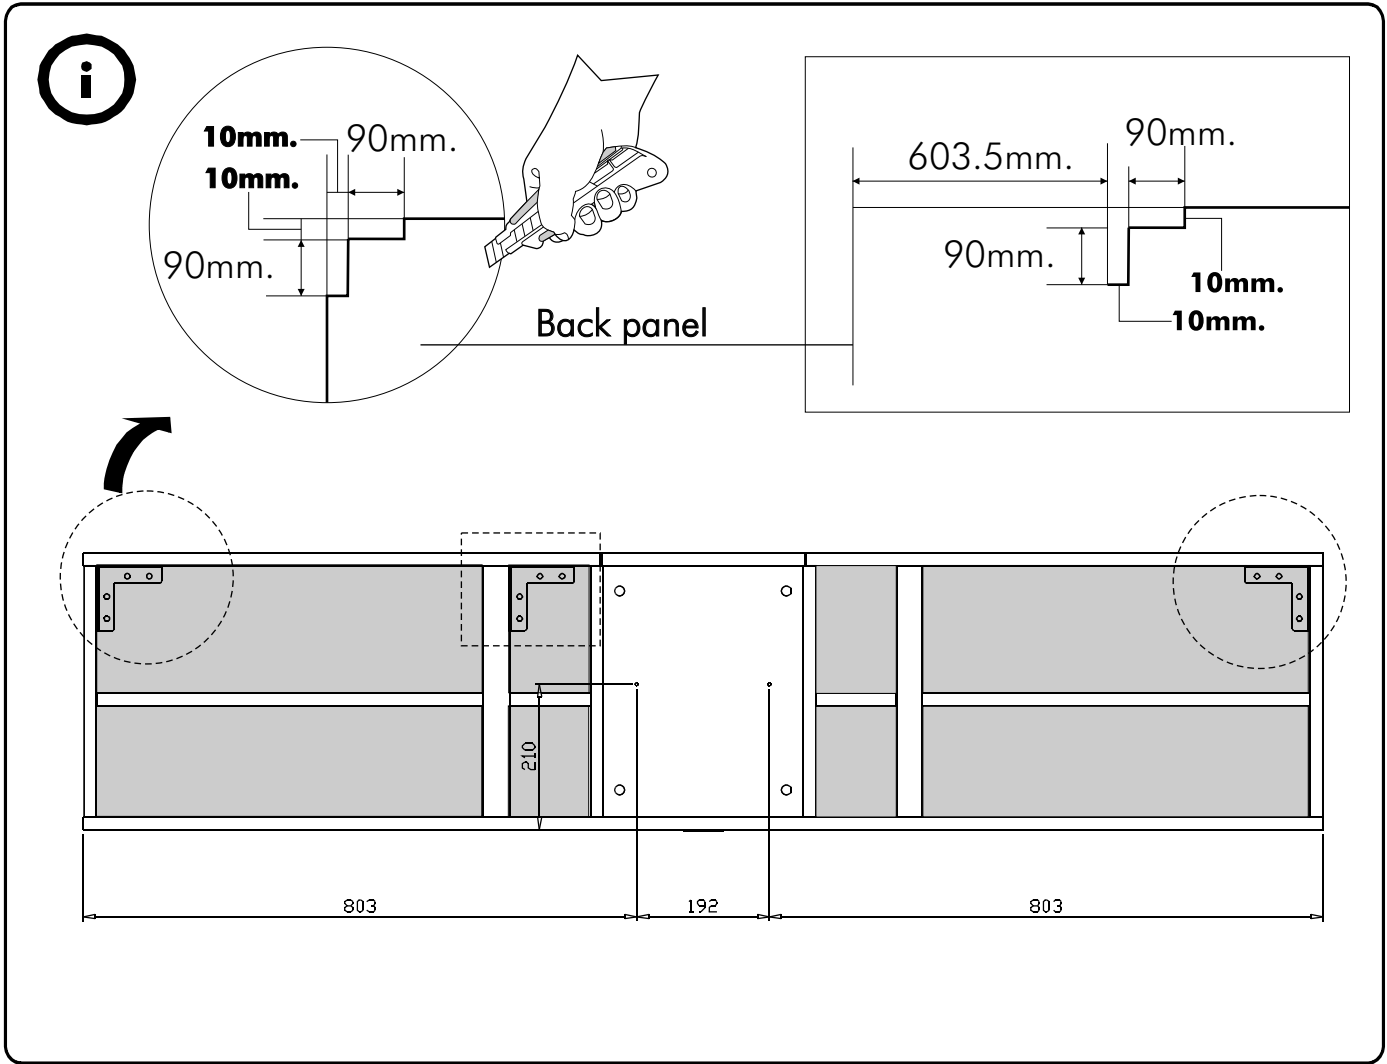

✓				✗
	CORRECT	WRONG		

M4x16mm.

DOOR PANEL

M4x20mm.

HARDWARE

-BODY SET

x 16

19mm.

x 8

M4x50mm.

x 10

x 1

M4x30mm.

x 2

x 2

x 2

M5x70mm.

x 2

x 2

M4x16mm.

x 4

-DOOR SET

x 2

M4x16mm.

x 8

ASSEMBLY

-BODY SET

1.

2.

3.

4.

5.