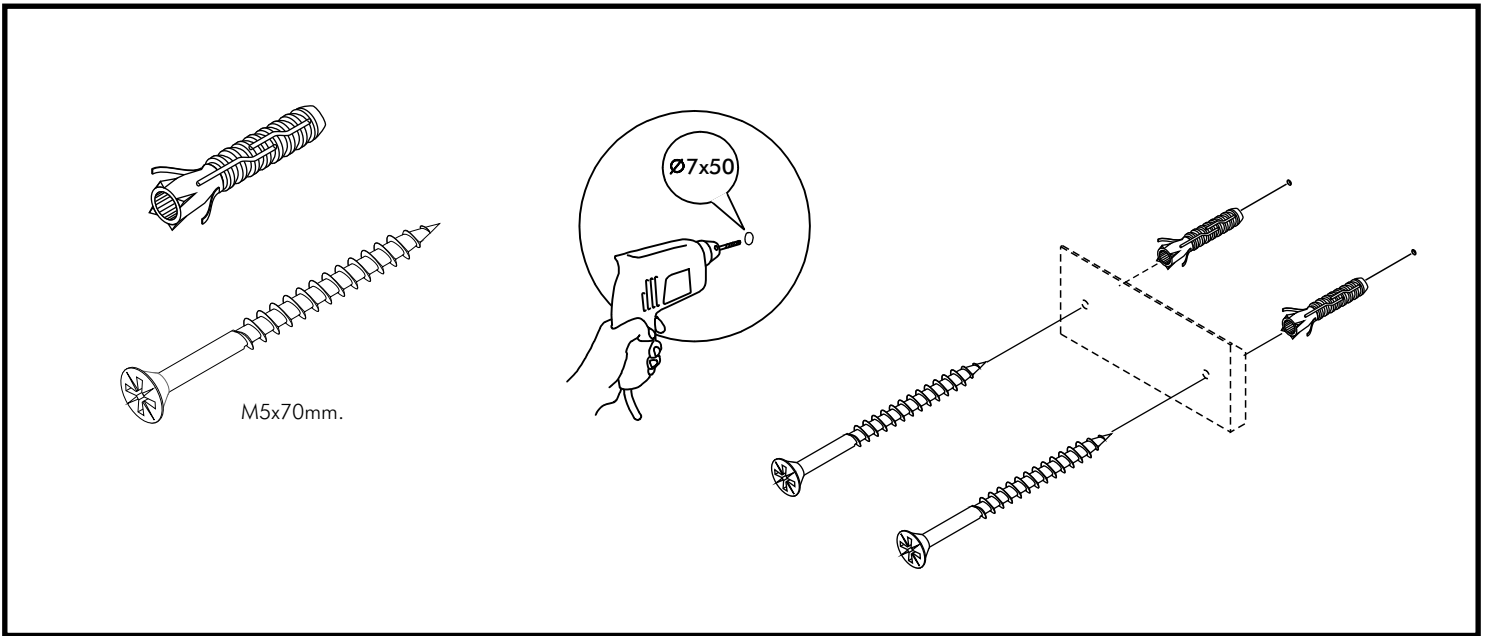

EXTREME

TV cabinet 180 cm.

CONNECT SYSTEM

1

3

2

(Connecting bolts)

WHEN FITTING CAMS
 ENSURE STARTING POSITION IS CORRECT
 BEFORE YOU INSERT CONNECTING BOLT
 TURN CLOCKWISE UNTIL SECURE

✓				✗
	CORRECT	WRONG		

M4x16mm.

DOOR PANEL

M4x20mm.

HARDWARE

-BODY SET

x 16

19mm.

x 16

#8x35

x 30

x 12

x 4

x 8

x 8

M4x20mm.

M5x70mm.

x 2

x 2

M4x16mm.

x 4

-DOOR SET

x 2

M4x16mm.