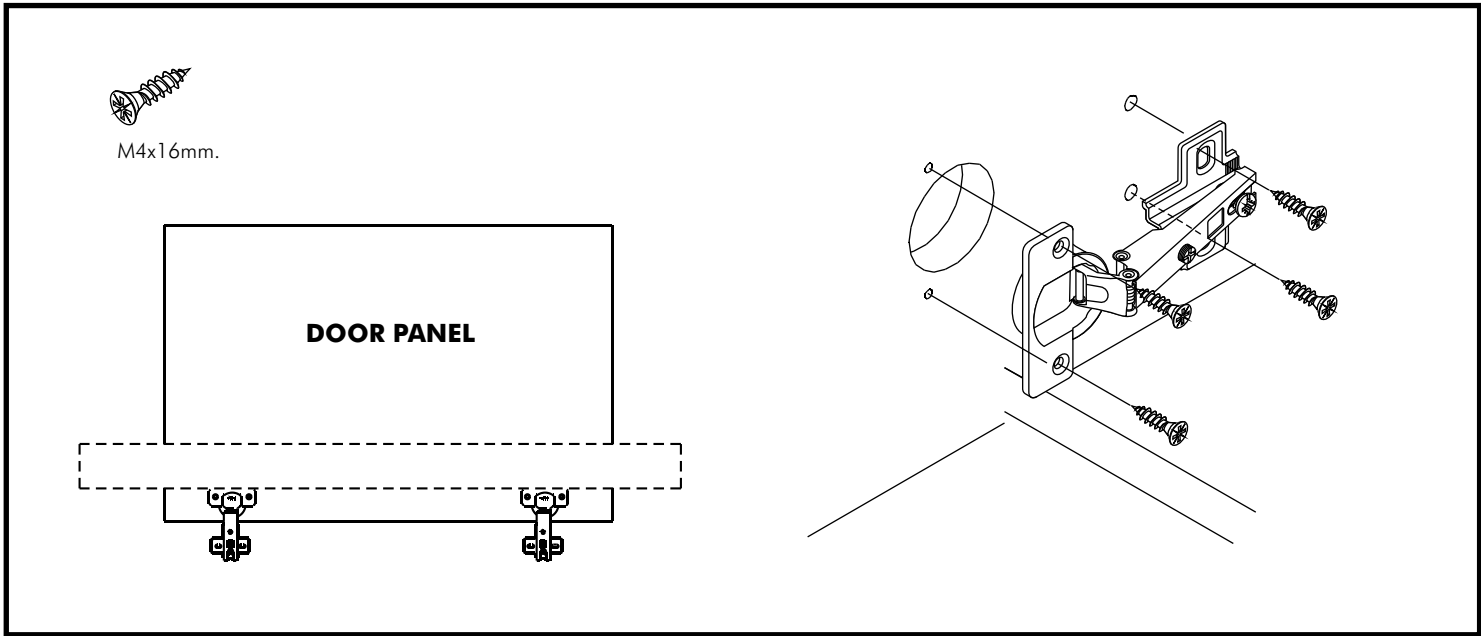

EXTREME

TV cabinet 120 cm.

CONNECT SYSTEM

HARDWARE

-BODY SET

x 14

19mm.

x 14

M4x50mm.

x 8

x 1

M4x30mm.

x 2

x 2

x 2

M5x70mm.