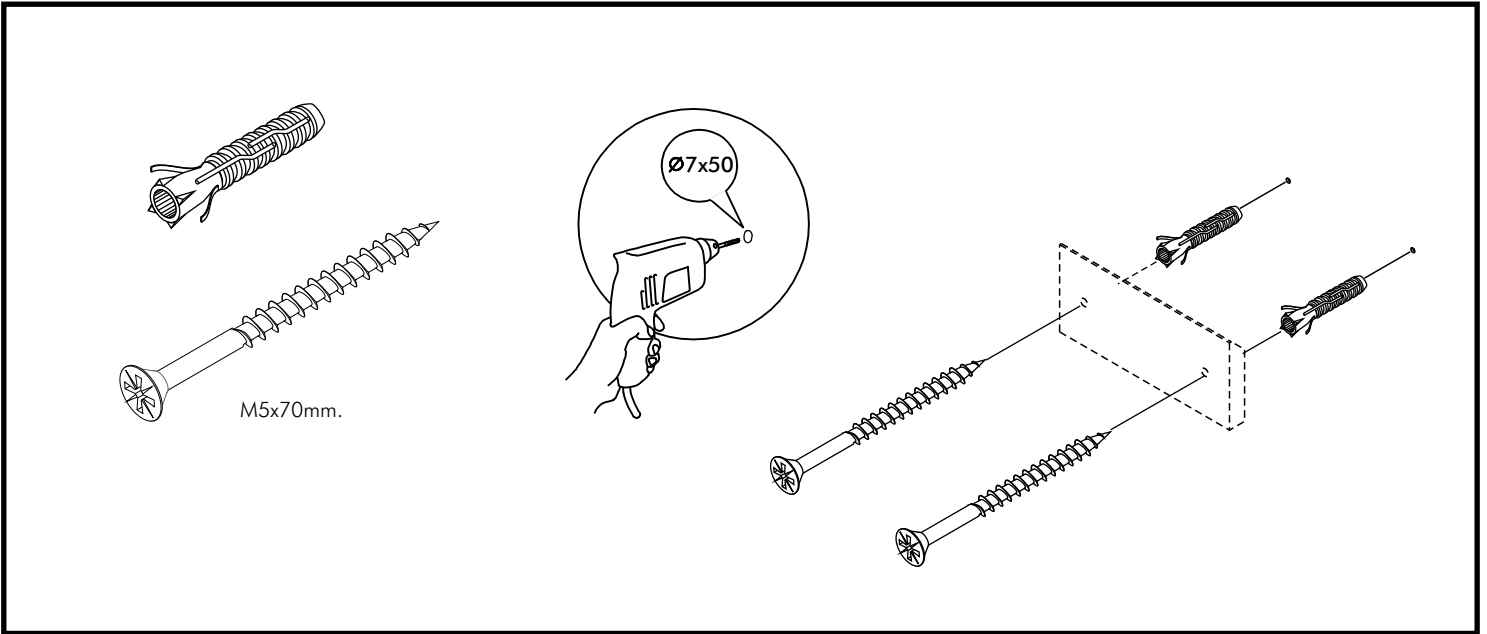

EXTREME

TV cabinet 120 cm.

CONNECT SYSTEM

HARDWARE

-BODY SET

x 14

19mm.

x 14

#8x35

x 26

x 8

x 2

x 8

x 8

M4x20mm.

x 8

M4x50mm.

x 8

x 1

M4x30mm.

x 2

x 2

x 2

M5x70mm.