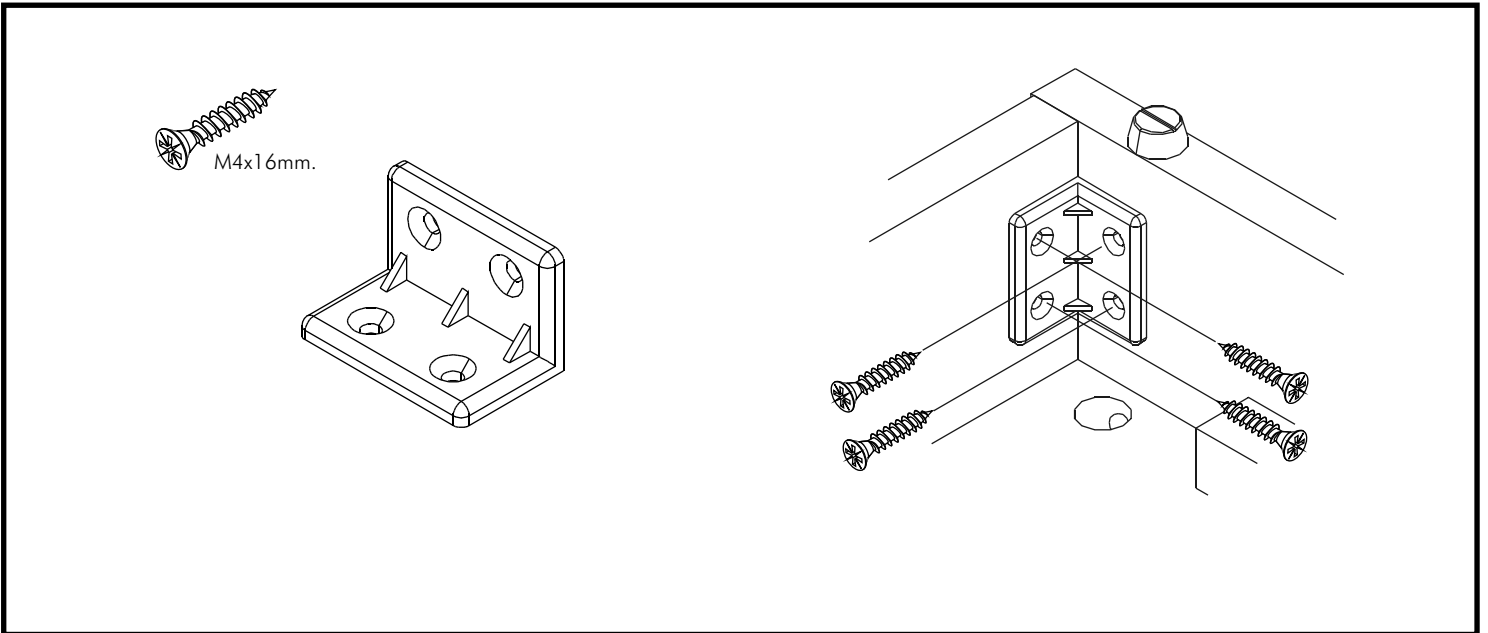

EXTREME

High cabinet 60x180 cm.

CONNECT SYSTEM

HARDWARE

-BODY SET

x 16

x 16

19mm.

x 26

#8x35

x 4

x 12

x 8

x 6

x 6

M4x20mm.

x 3

M5x70mm.

x 4

M4x35mm.

x 6

M4x30mm.

x 24

M4x16mm.

x 6

M4x16mm.

x 3

x 4

M6x26mm.

x 4

ASSEMBLY

-BODY SET