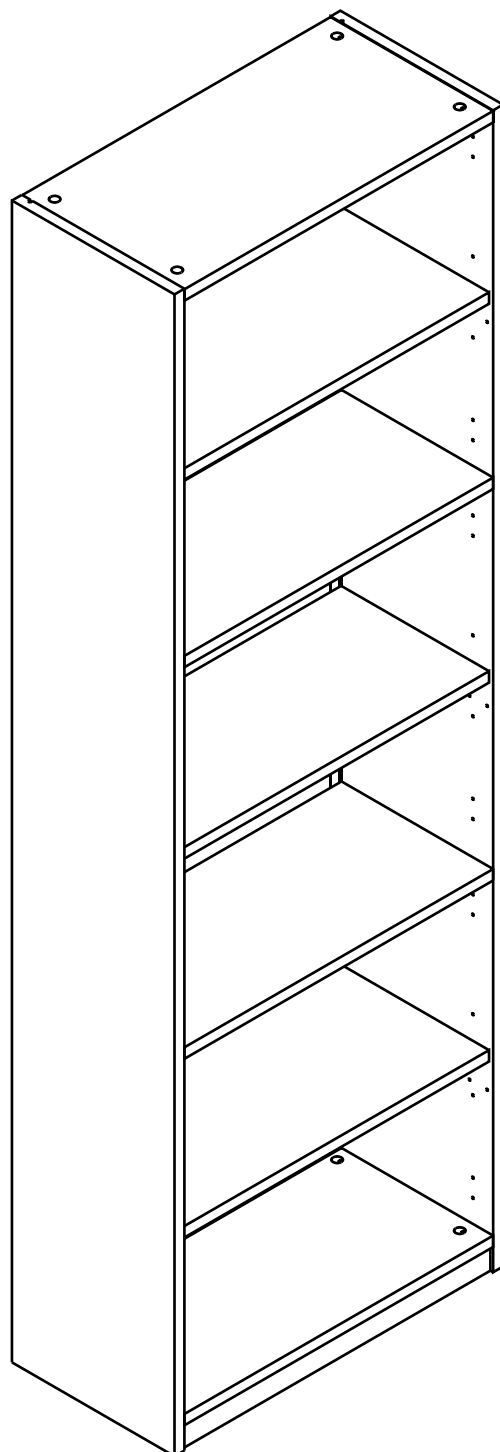

EXTREME

High cabinet 60x180 cm.

CONNECT SYSTEM

HARDWARE

-BODY SET

x 16

x 16

19mm.

x 26

#8x35

x 4

x 12

x 8

x 6

x 6

M4x20mm.

x 3

M5x70mm.

x 4

M4x35mm.

x 6

M4x30mm.

x 24

M4x16mm.

x 6

M4x16mm.

x 3

x 4

M6x26mm.

x 4

ASSEMBLY

-BODY SET