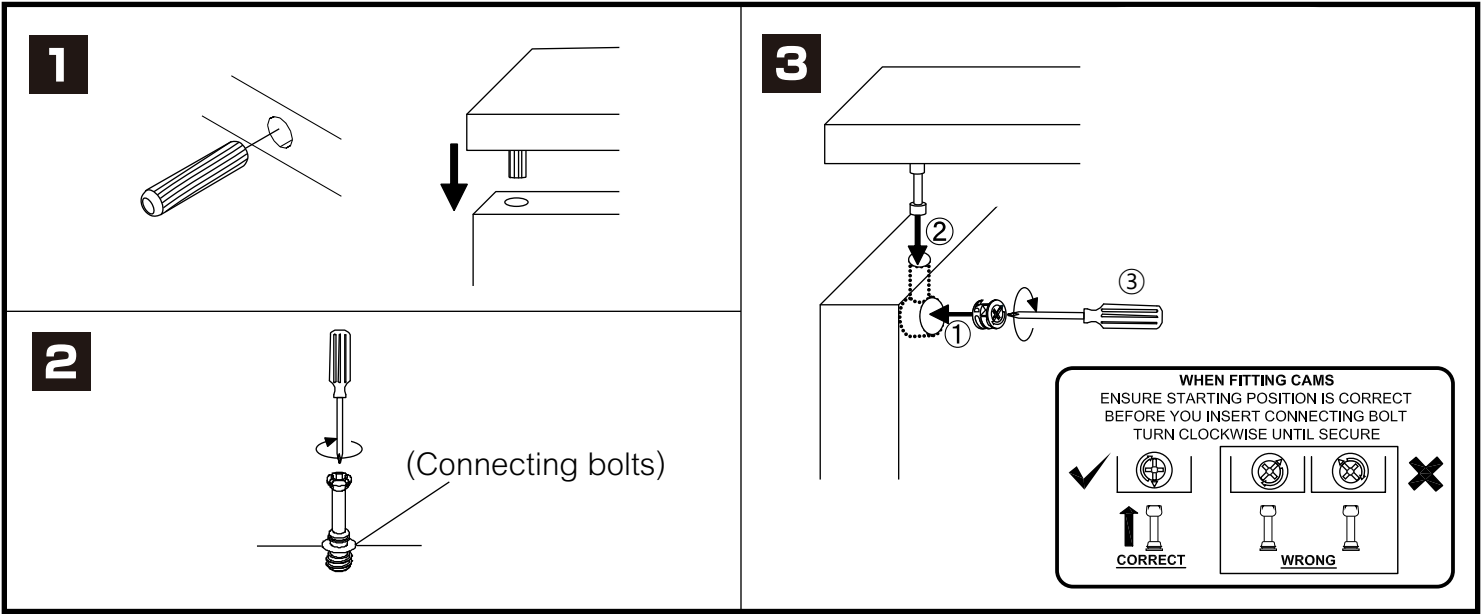

EXTREME

High cabinet 60x180 cm.

CONNECT SYSTEM

HARDWARE

-BODY SET

x 16

x 16

19mm.