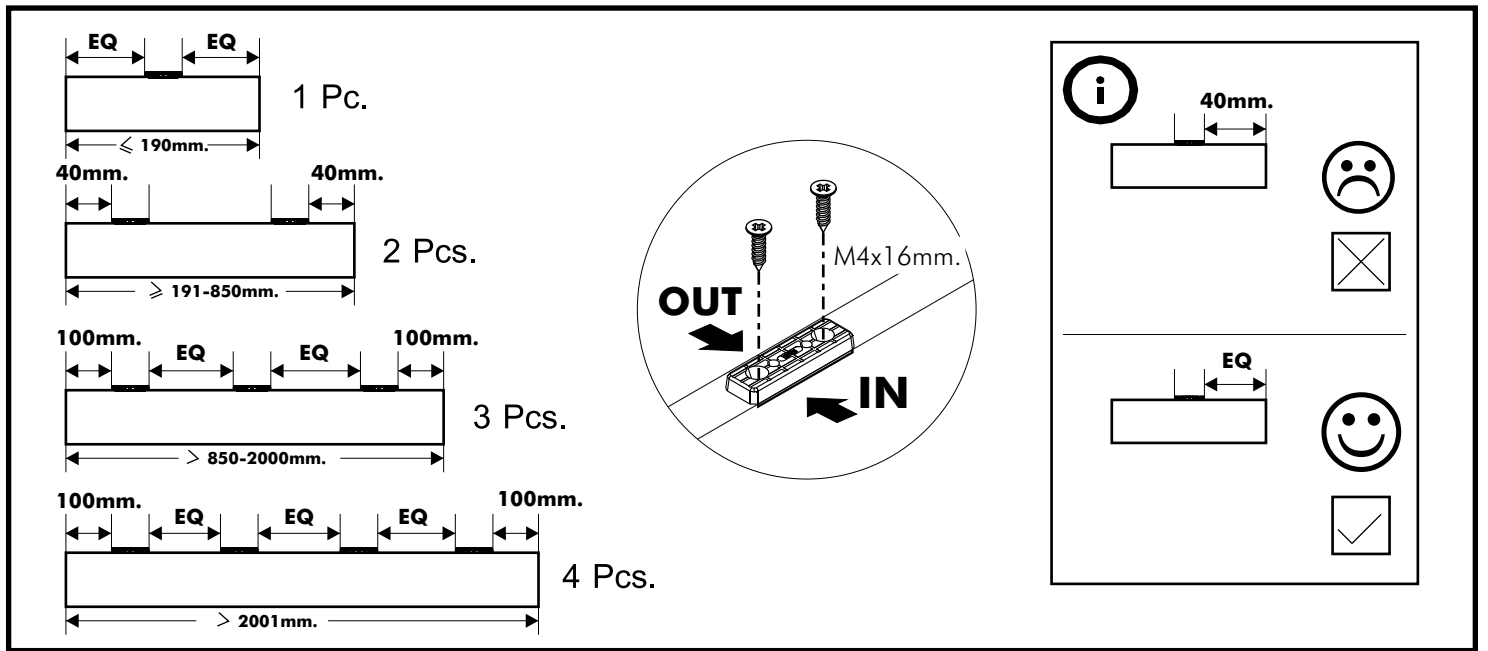

EXTREME

High cabinet 60x180 cm.

CONNECT SYSTEM

HARDWARE

-BODY SET

x 16

x 16

19mm.

x 26

#8x35

x 4

x 12

x 8

x 6

x 6

M4x20mm.

x 3

M5x70mm.

x 4

M4x35mm.

x 6

M4x30mm.

x 24

M4x16mm.

x 6

M4x16mm.

x 3

x 4

M6x26mm.

x 4

ASSEMBLY

-BODY SET