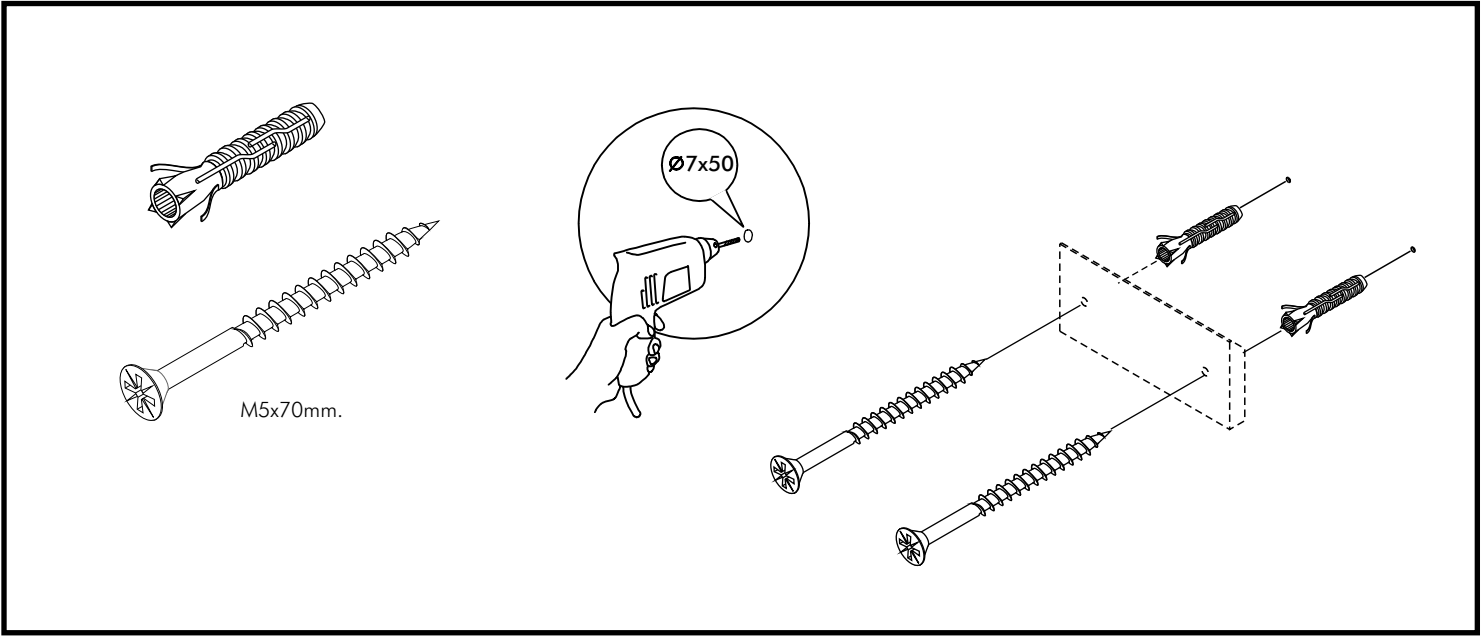

EXTREME

High cabinet 60x180 cm.

CONNECT SYSTEM

HARDWARE

-BODY SET

x 16

x 16

19mm.

x 26

#8x35

x 4

x 12

x 8

x 6

x 6

M4x20mm.

x 3

M5x70mm.

x 4

M4x35mm.

x 6

M4x30mm.

x 24

M4x16mm.

x 6

M4x16mm.

x 3

x 4

M6x26mm.

x 4

ASSEMBLY

-BODY SET