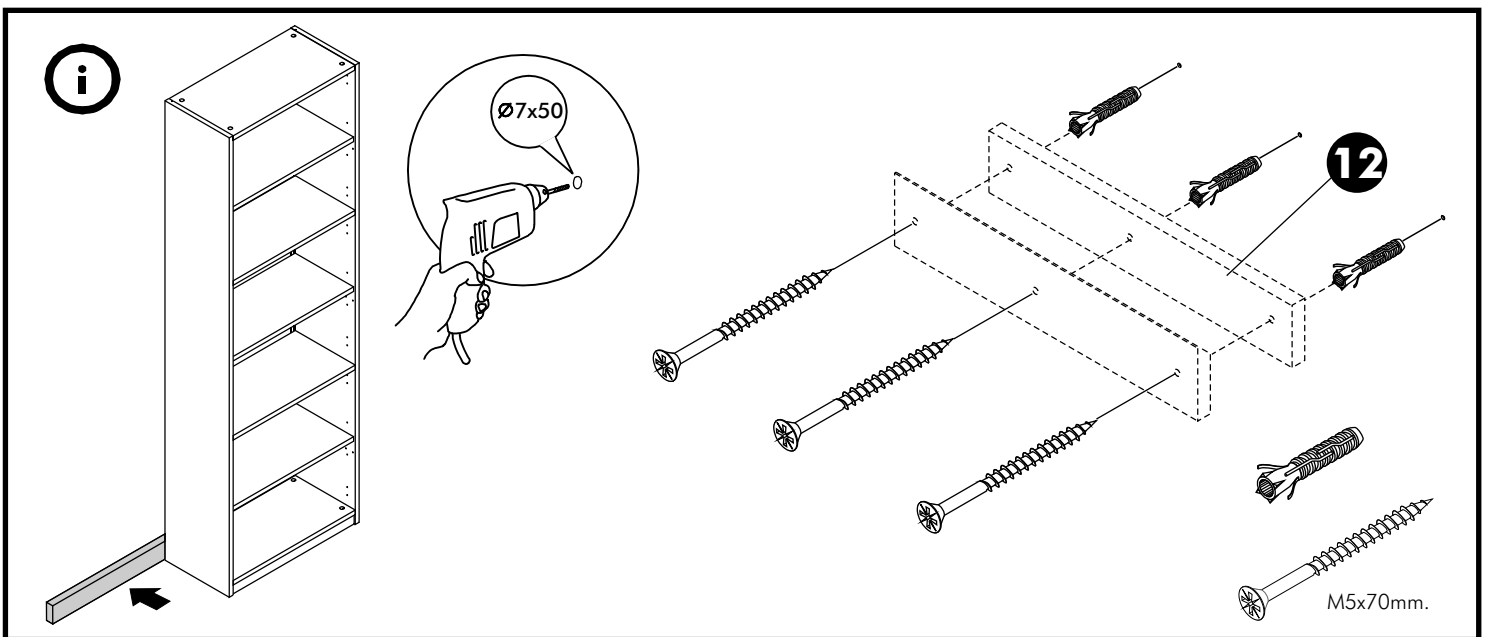

EXTREME

High cabinet 60x180 cm.

CONNECT SYSTEM

HARDWARE

-BODY SET

x 16

x 16

19mm.

x 26

#8x35

x 4

x 12

x 8

x 6

x 6

M4x20mm.

x 3

M5x70mm.

x 4

M4x35mm.

x 6

M4x30mm.

x 24

M4x16mm.

x 6

M4x16mm.

x 3

x 4

M6x26mm.

x 4

ASSEMBLY

-BODY SET