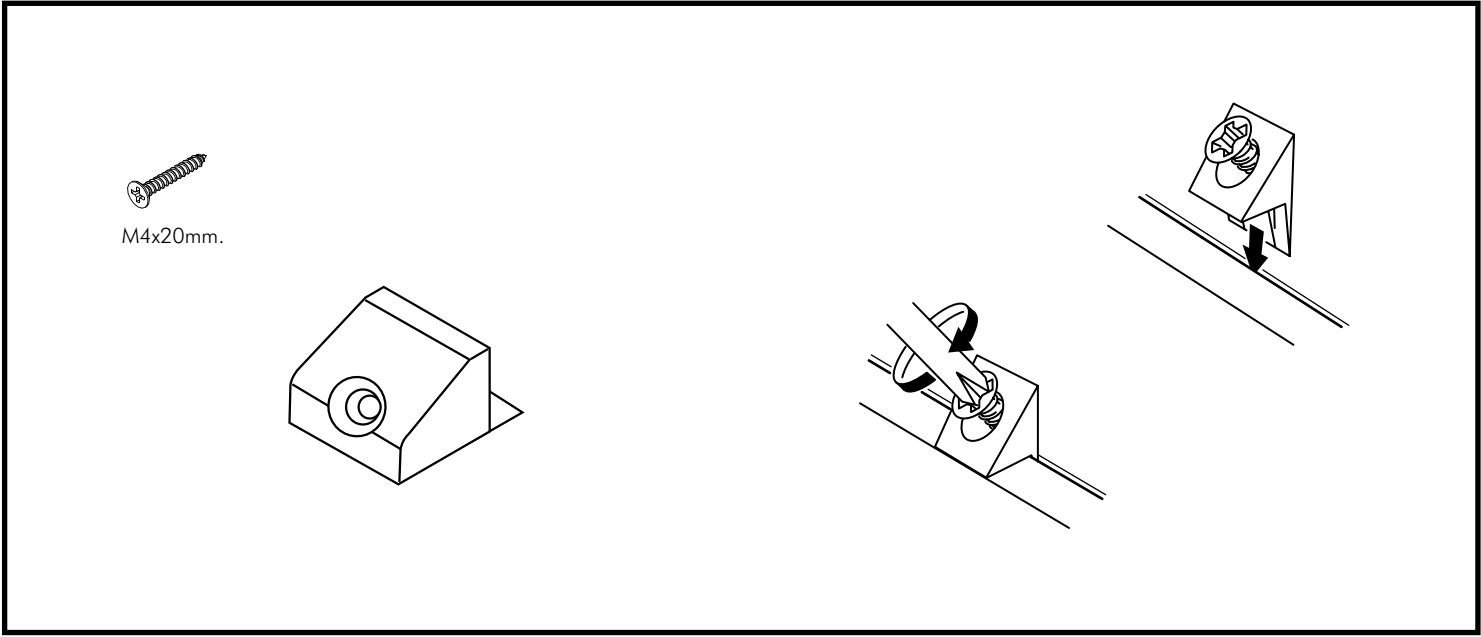

EXTREME

High cabinet 60x180 cm.

CONNECT SYSTEM

HARDWARE

-BODY SET

x 16

x 16

19mm.