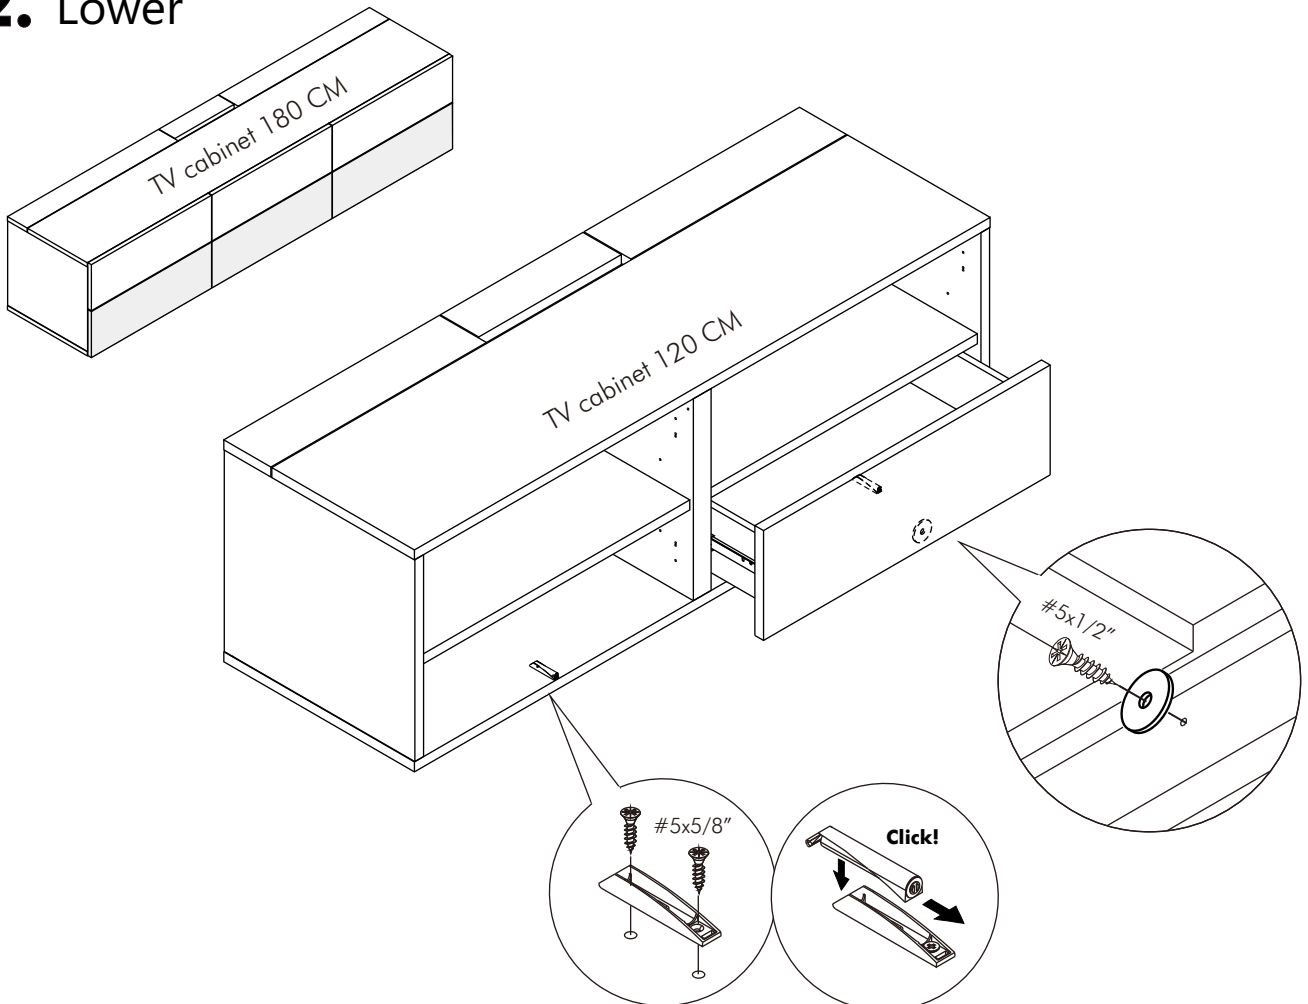

EXTREME

TV drawer 60x20 cm.

CONNECT SYSTEM

HARDWARE

-DRAWER SET

x 1

x 6

x 10

x 5

x 2

x 6

x 1

x 1

x 1

ASSEMBLY

1.

2. Lower

2. Upper