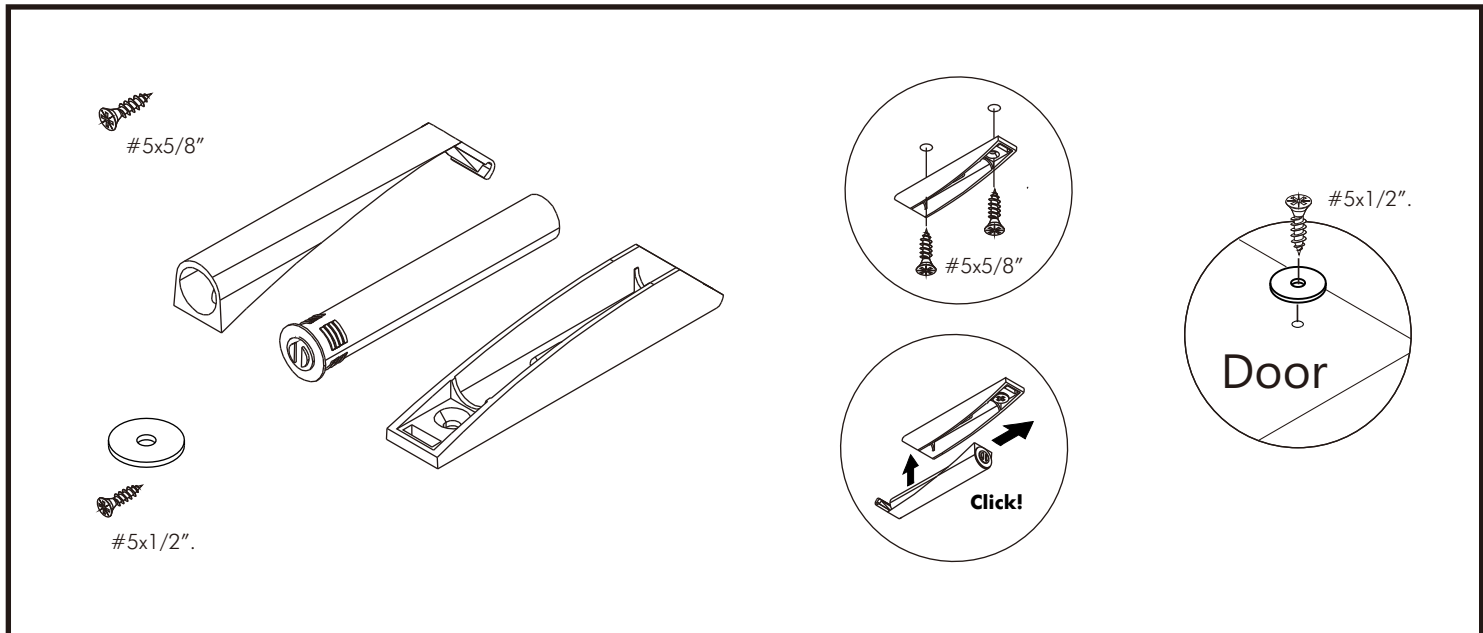

EXTREME

TV drawer 60x20 cm.

CONNECT SYSTEM

HARDWARE

-DRAWER SET

x 1

x 6

x 10

x 5

x 2

x 6

x 1

x 1

x 1

ASSEMBLY

1.