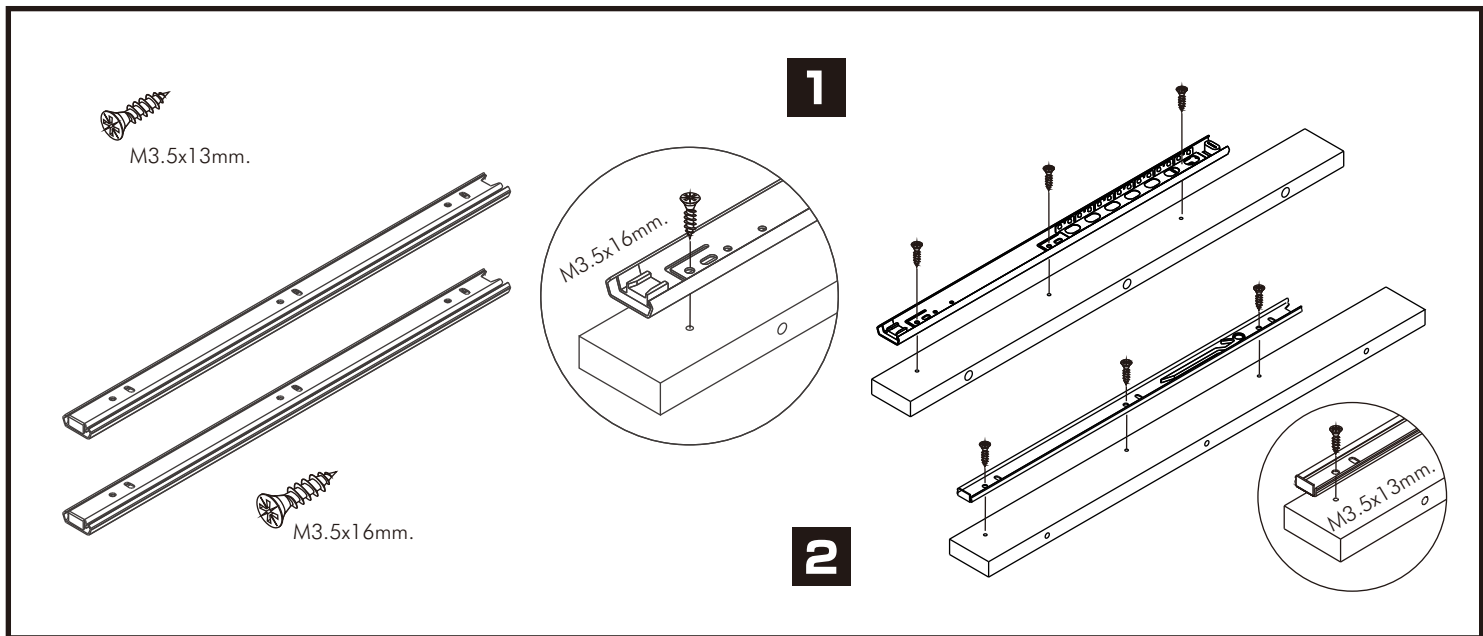

EXTREME

TV drawer 60x20 cm.

CONNECT SYSTEM

HARDWARE

-DRAWER SET

x 1

x 6

x 10

x 5

x 2

x 6

x 1

x 1

x 1

ASSEMBLY

1.