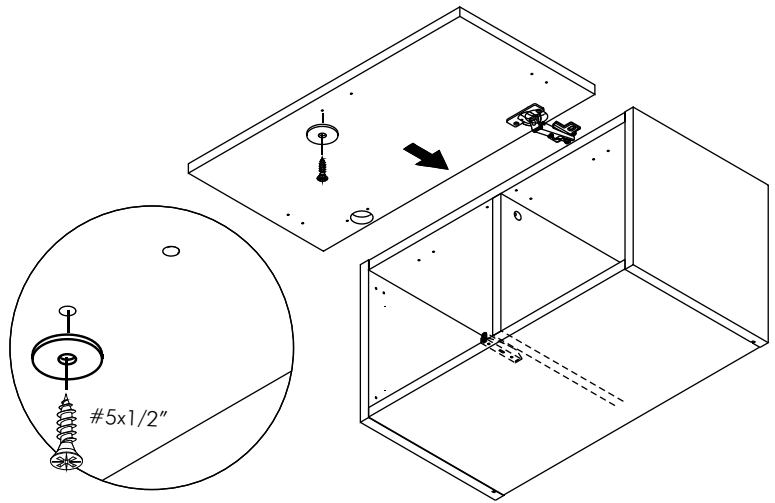

EXTREME

Glass door 60x30 CM

Wooden door 60x30 CM

CONNECT SYSTEM

HARDWARE

-DOOR SET

x 2

x 1

x 1

M4x16mm.

x 8

#5x1/2".

x 1

#5x5/8"

x 2

ASSEMBLY

-DOOR SET

1.

Wall cabinet 60x30 CM

2.

Wall cabinet 120x30 CM