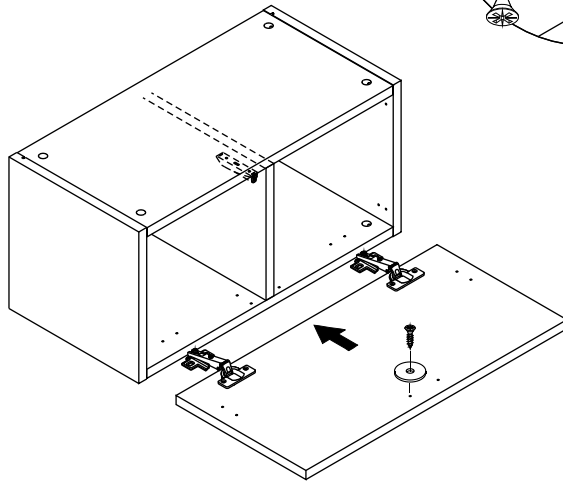

EXTREME

Glass door 60x30 CM

Wooden door 60x30 CM

CONNECT SYSTEM

HARDWARE

-DOOR SET

x 2

x 1

x 1

M4x16mm.

x 8

#5x1/2".

x 1

#5x5/8"

x 2

ASSEMBLY

-DOOR SET

1.

Wall cabinet 60x30 CM

2.

Wall cabinet 120x30 CM