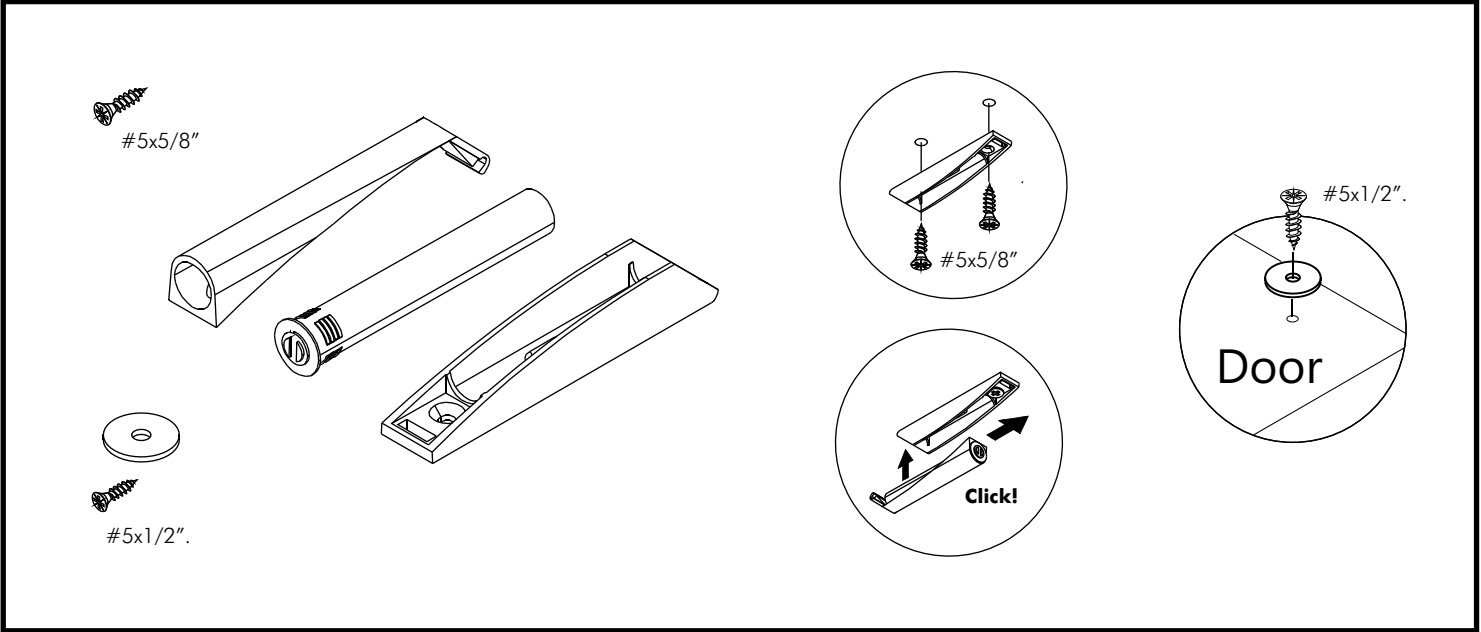

EXTREME

Glass door 60x30 CM

Wooden door 60x30 CM

CONNECT SYSTEM

HARDWARE

-DOOR SET

x 2

x 1

x 1

M4x16mm.

x 8

#5x1/2".

x 1

#5x5/8"

x 2

ASSEMBLY

-DOOR SET

1.

Wall cabinet 60x30 CM

2.

Wall cabinet 120x30 CM