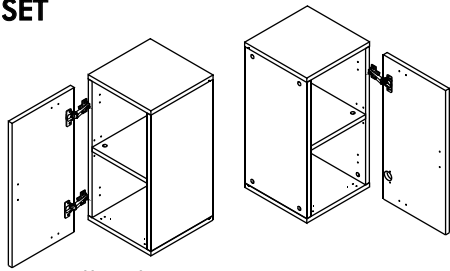

EXTREME

Glass door 60x30 CM

Wooden door 60x30 CM

CONNECT SYSTEM

HARDWARE

-DOOR SET

x 2

x 1

x 1

M4x16mm.

x 8

#5x1/2".

x 1

#5x5/8"

x 2

ASSEMBLY

-DOOR SET

1.

Wall cabinet 60x30 CM

2.

Wall cabinet 120x30 CM