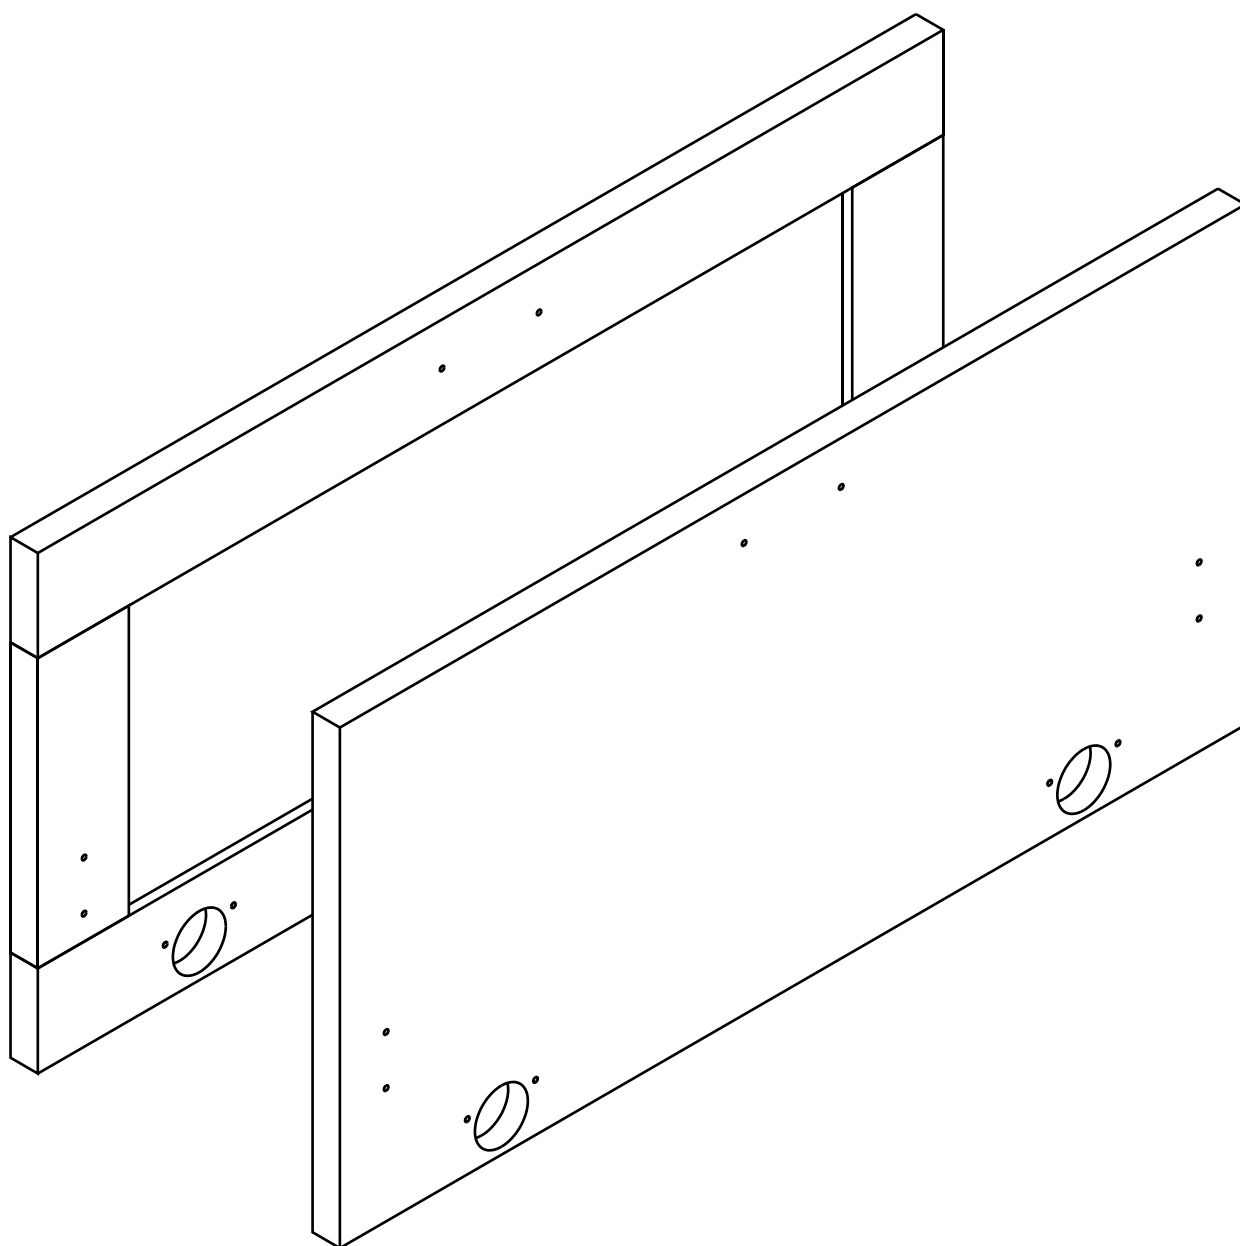

EXTREME

Glass door 60x30 CM

Wooden door 60x30 CM

CONNECT SYSTEM

HARDWARE

-DOOR SET

x 2

x 1

x 1

M4x16mm.

x 8

#5x1/2".

x 1

#5x5/8"

x 2

ASSEMBLY

-DOOR SET

1.

Wall cabinet 60x30 CM

2.

Wall cabinet 120x30 CM