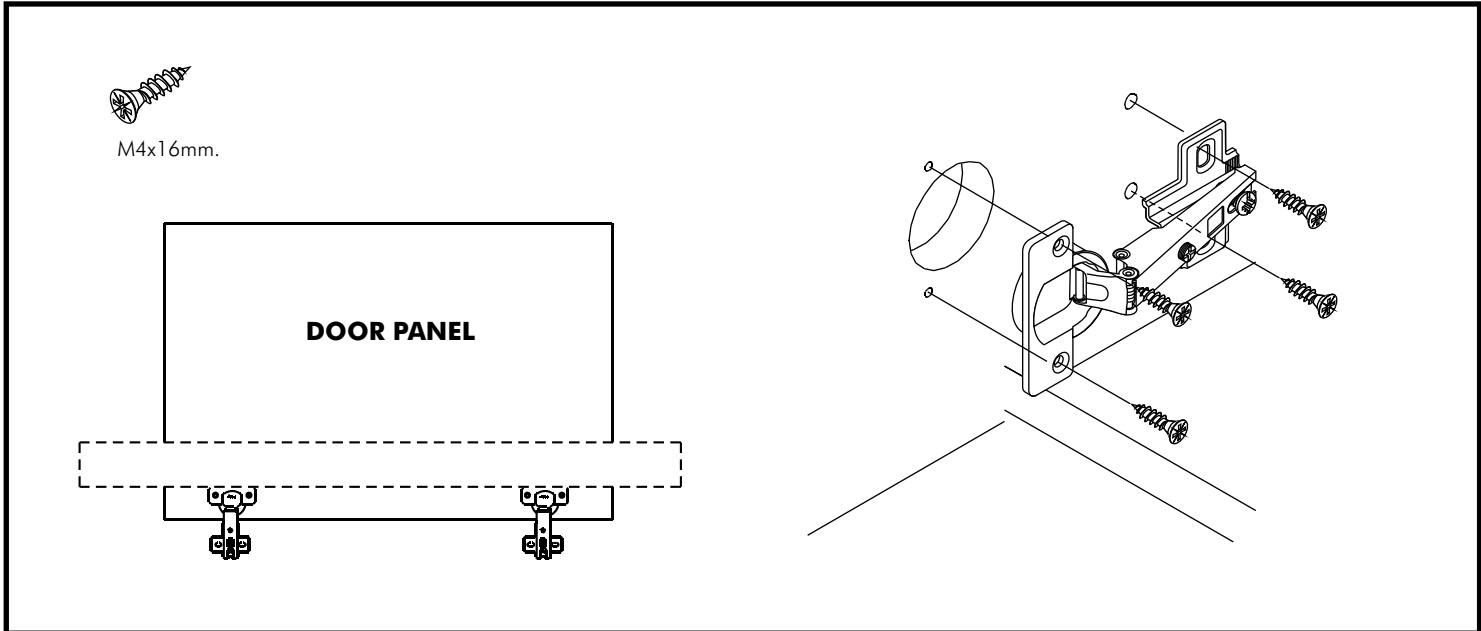

EXTREME

Glass door 60x30 CM

Wooden door 60x30 CM

CONNECT SYSTEM

HARDWARE

-DOOR SET

x 2

x 1

x 1

M4x16mm.

x 8

#5x1/2".

x 1

#5x5/8"

x 2

ASSEMBLY

-DOOR SET

1.

Wall cabinet 60x30 CM

2.

Wall cabinet 120x30 CM