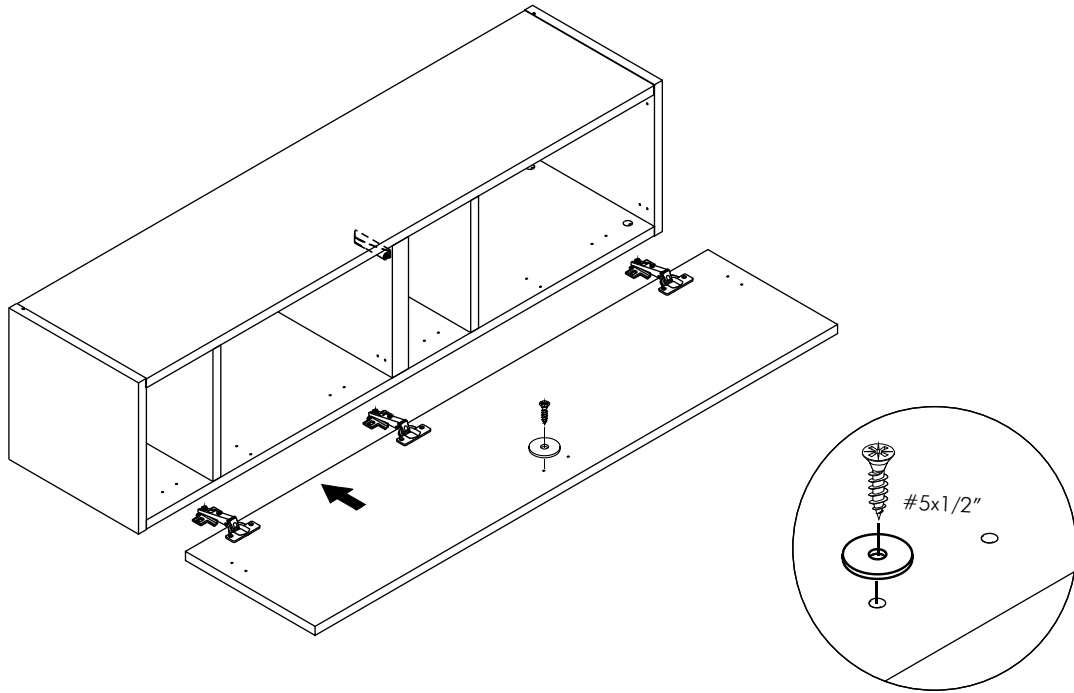

EXTREME

Glass door 120x30 CM

Wooden door 120x30 CM

CONNECT SYSTEM

HARDWARE

-DOOR SET

x 3

x 1

x 1

M4x16mm.

x 12

#5x1/2".

x 1

#5x5/8"

x 2

ASSEMBLY

-DOOR SET

Wall cabinet 120x30 CM

Wall cabinet 120x30 CM