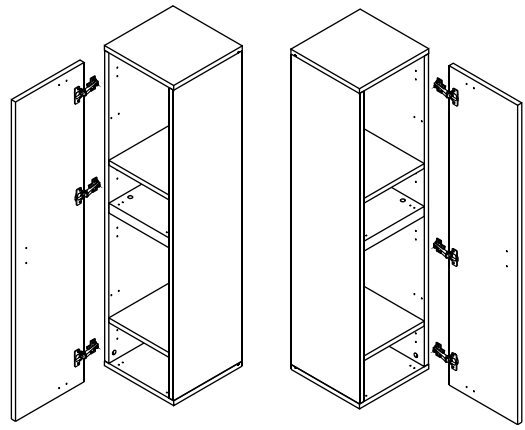

EXTREME

Glass door 120x30 CM

Wooden door 120x30 CM

CONNECT SYSTEM

HARDWARE

-DOOR SET

x 3

x 1

x 1

M4x16mm.

x 12

#5x1/2".

x 1

#5x5/8"

x 2

ASSEMBLY

-DOOR SET

Wall cabinet 120x30 CM

Wall cabinet 120x30 CM