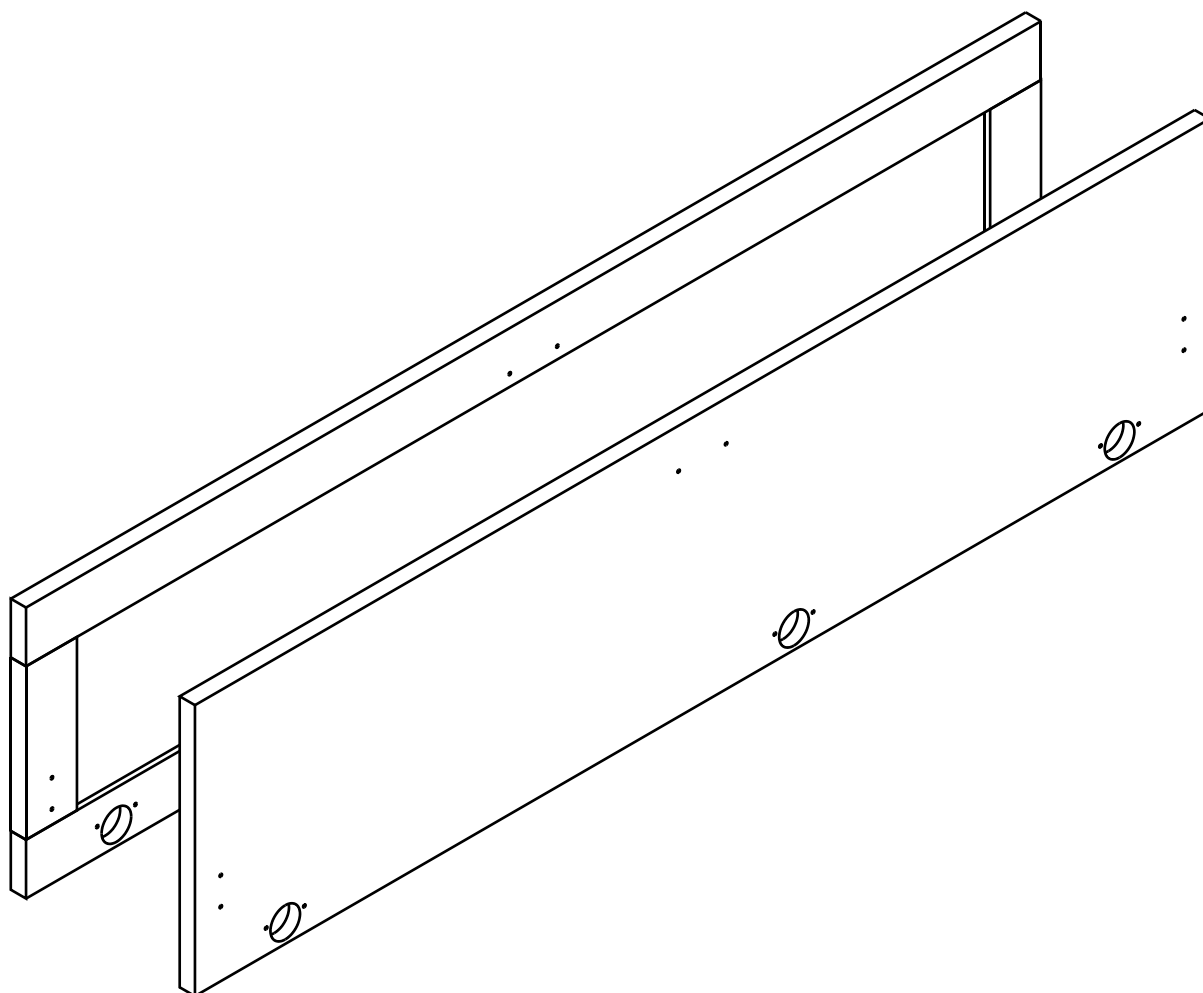

EXTREME

Glass door 120x30 CM

Wooden door 120x30 CM

CONNECT SYSTEM

HARDWARE

-DOOR SET

x 3

x 1

x 1

M4x16mm.

x 12

#5x1/2".

x 1

#5x5/8"

x 2

ASSEMBLY

-DOOR SET

Wall cabinet 120x30 CM

Wall cabinet 120x30 CM