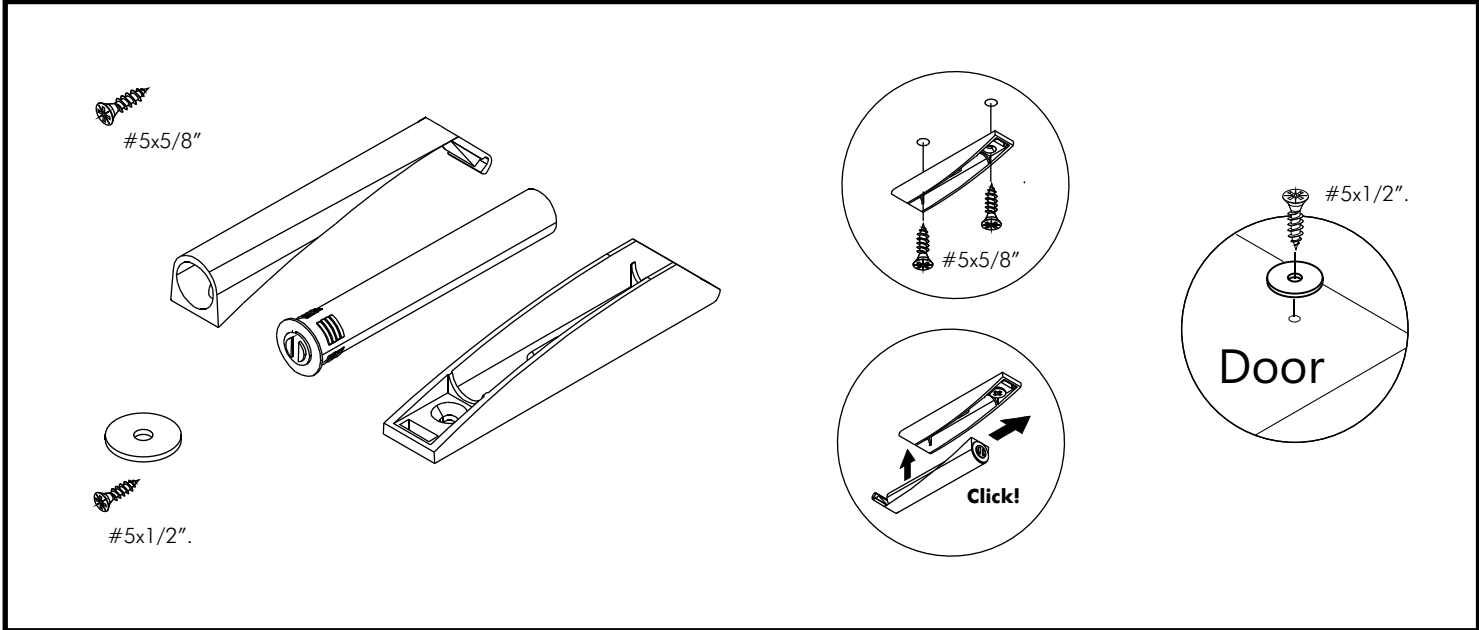

EXTREME

Glass door 120x30 CM

Wooden door 120x30 CM

CONNECT SYSTEM

HARDWARE

-DOOR SET

x 3

x 1

x 1

M4x16mm.

x 12

#5x1/2".

x 1

#5x5/8"

x 2

ASSEMBLY

-DOOR SET

Wall cabinet 120x30 CM

Wall cabinet 120x30 CM