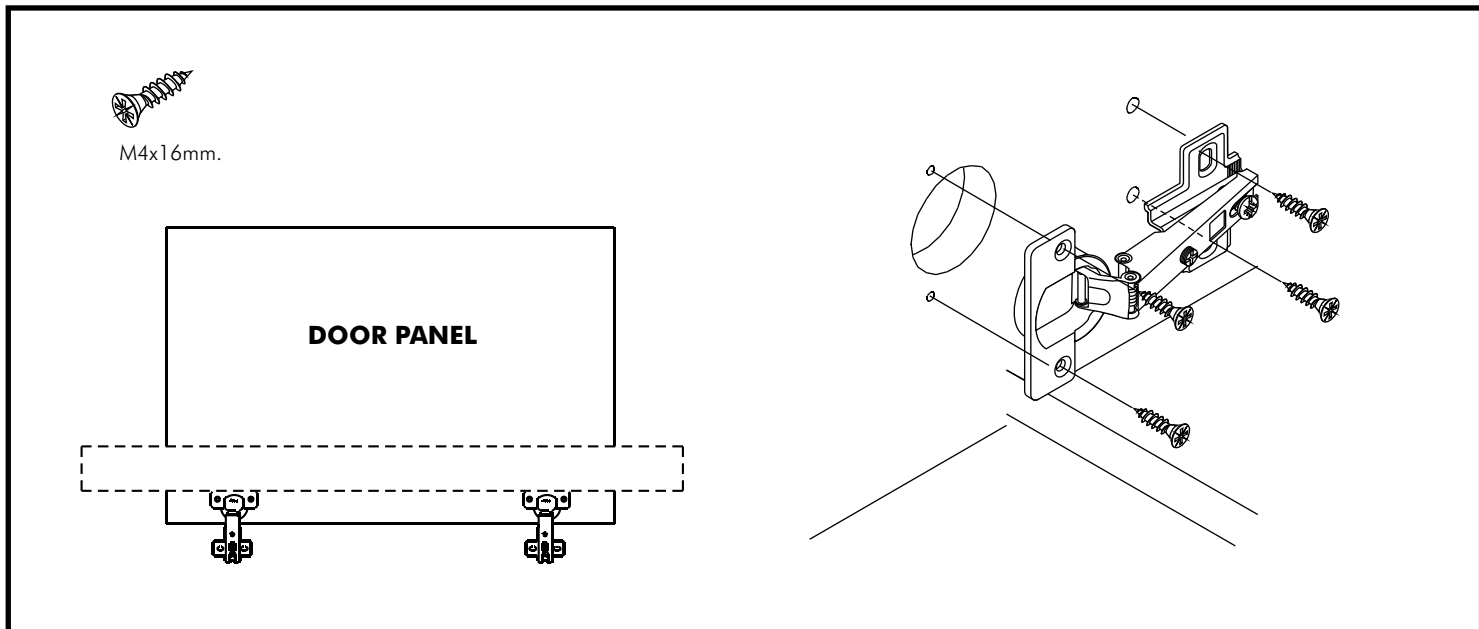

EXTREME

Glass door 120x30 CM

Wooden door 120x30 CM

CONNECT SYSTEM

HARDWARE

-DOOR SET

x 3

x 1

x 1

M4x16mm.

x 12

#5x1/2".

x 1

#5x5/8"

x 2

ASSEMBLY

-DOOR SET

Wall cabinet 120x30 CM

Wall cabinet 120x30 CM