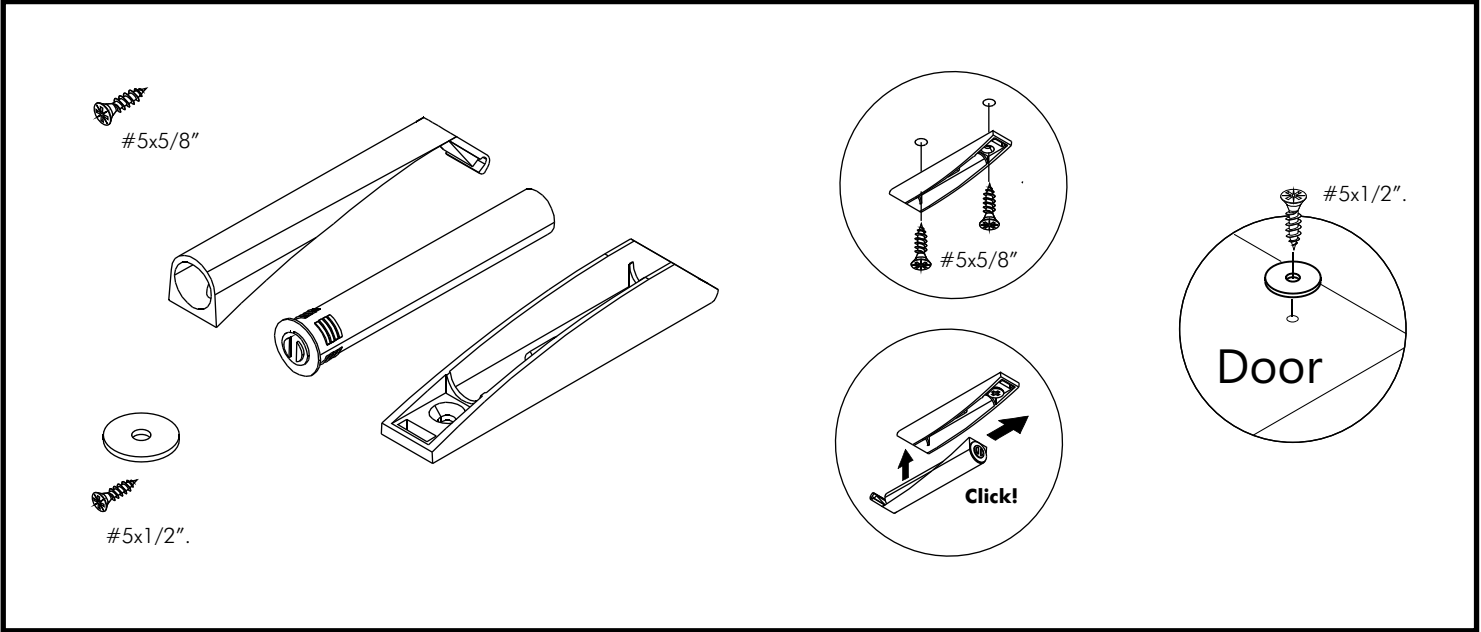

EXTREME

Glass door 60x60 CM

Wooden door 60x60 CM

CONNECT SYSTEM

HARDWARE

-DOOR SET

x 3

x 1

x 1

M4x16mm.

x 12

#5x1/2".

x 1

#5x5/8"

x 2

ASSEMBLY

-DOOR SET