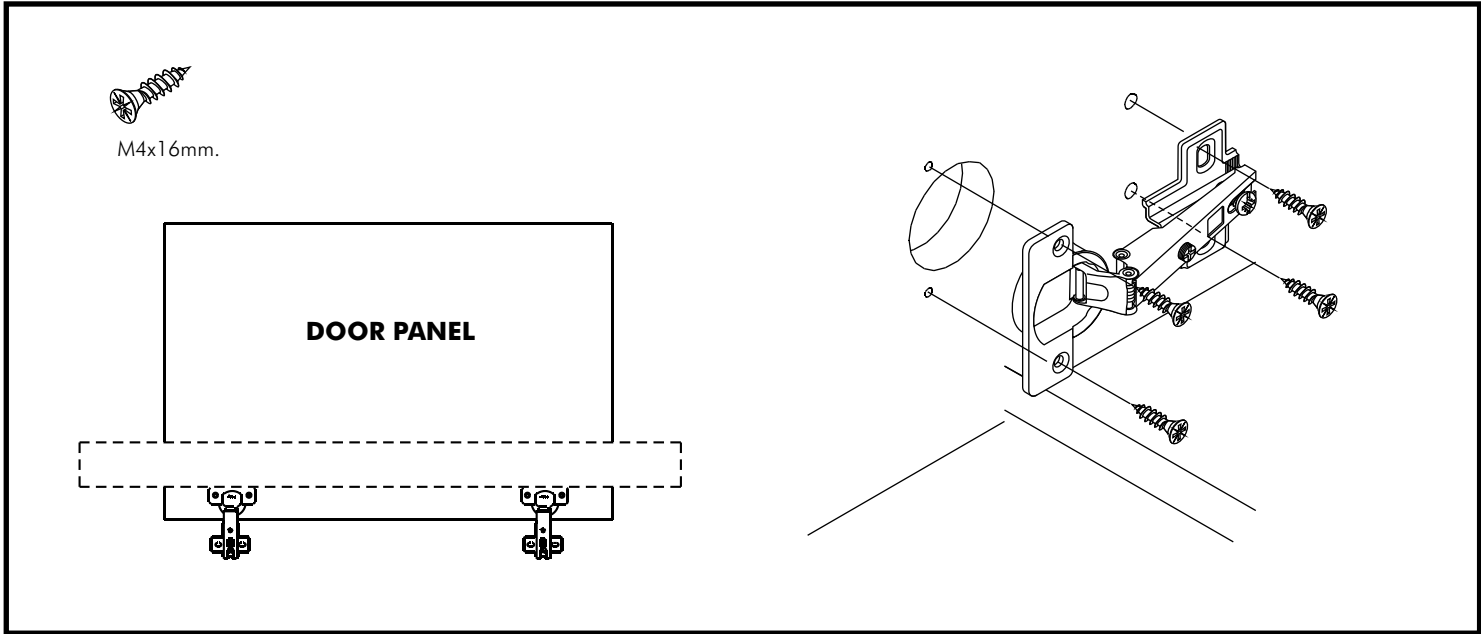

EXTREME

Glass door 60x60 CM

Wooden door 60x60 CM

CONNECT SYSTEM

HARDWARE

-DOOR SET

x 3

x 1

x 1

M4x16mm.

x 12

#5x1/2".

x 1

#5x5/8"

x 2

ASSEMBLY

-DOOR SET