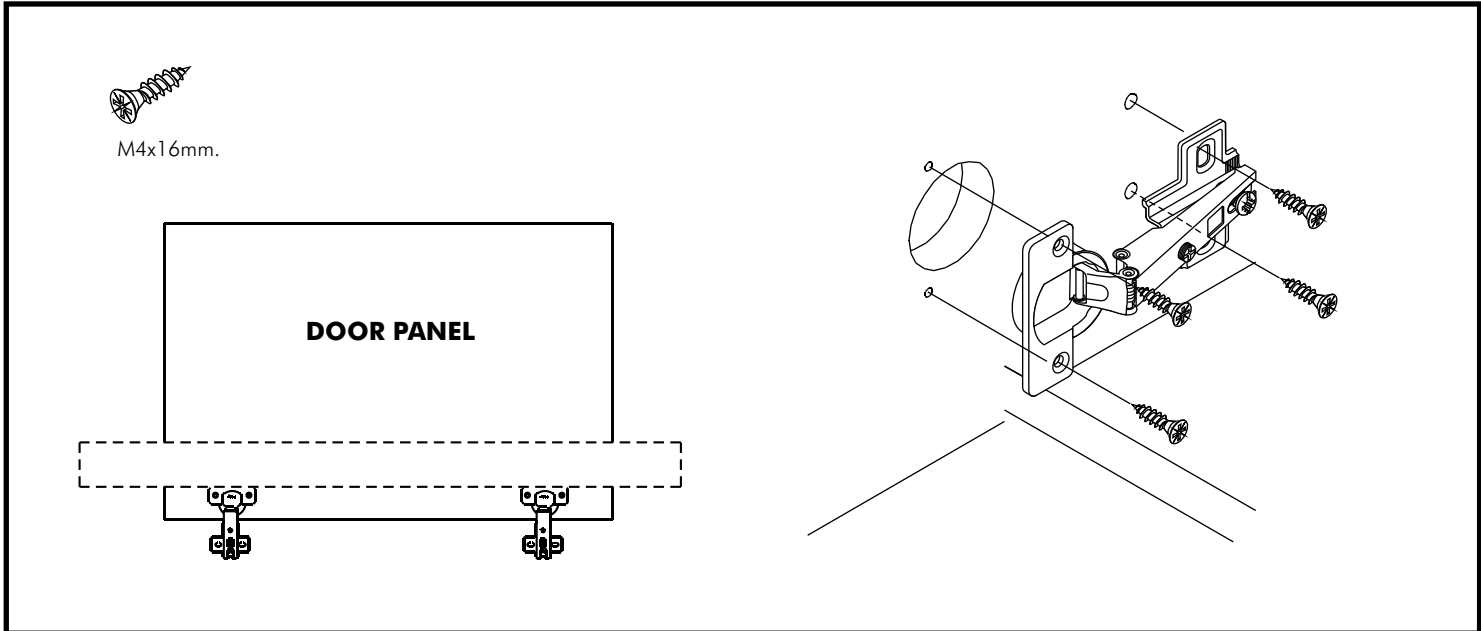

# EXTREME

TV door

# HARDWARE

-DOOR SET

**x 2**

**x 1**

**x 1**

M4x16mm.

**x 8**

#5x1/2".

**x 1**

#5x5/8"

**x 2**