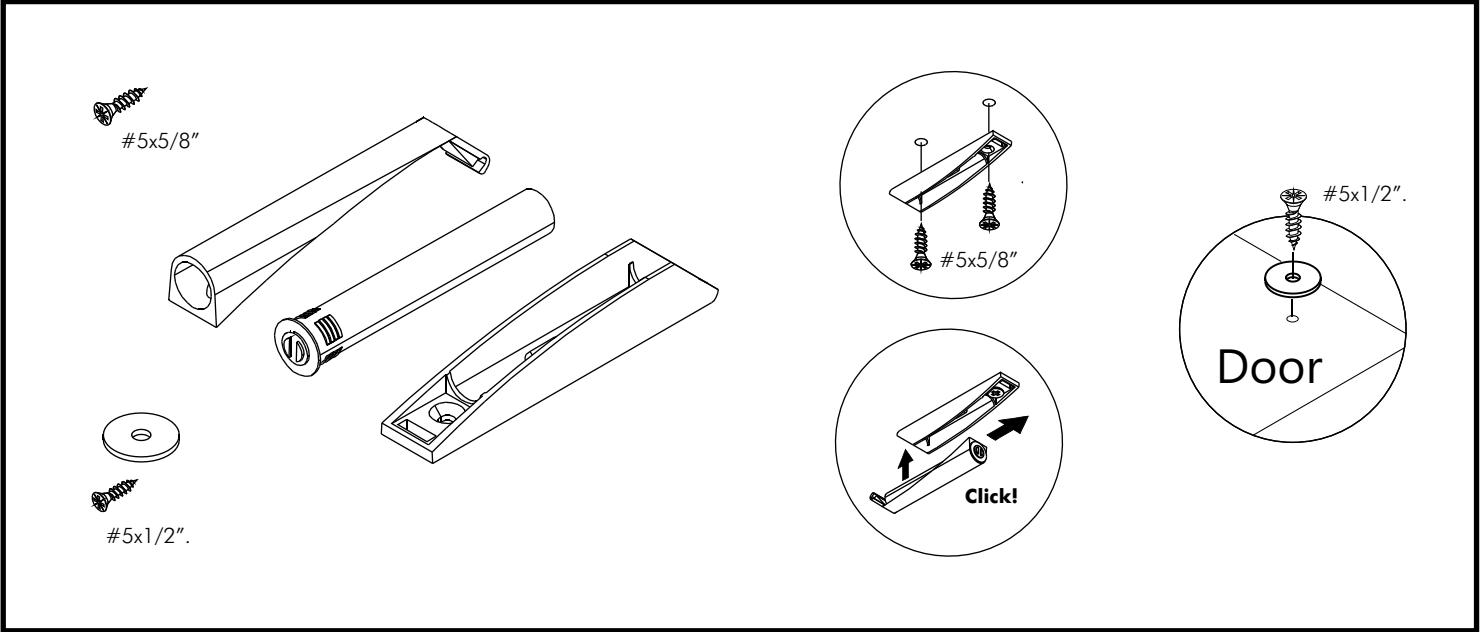

# EXTREME

TV door

# HARDWARE

-DOOR SET

**x 2**

**x 1**

**x 1**

M4x16mm.

**x 8**

#5x1/2".

**x 1**

#5x5/8"

**x 2**