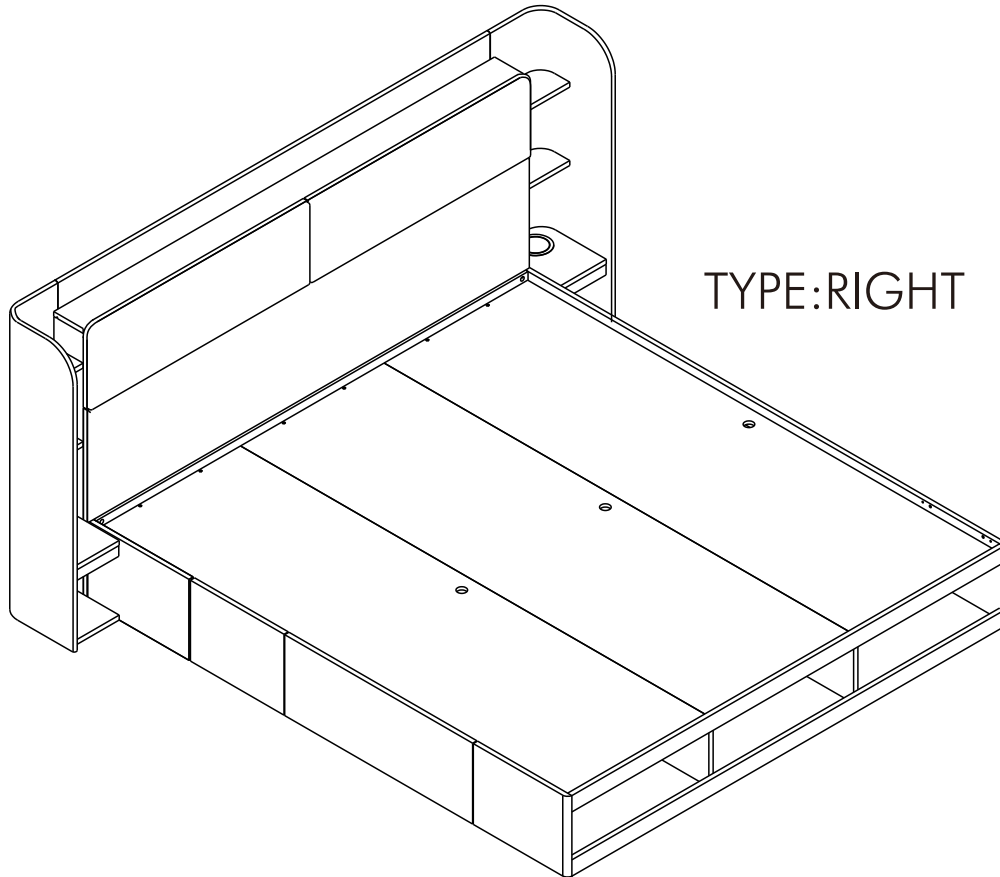

MANI

Bed Multi 6 ft.

CONNECT SYSTEM

1

3

2

(Connecting bolts)

WHEN FITTING CAMS
 ENSURE STARTING POSITION IS CORRECT
 BEFORE YOU INSERT CONNECTING BOLT
 TURN CLOCKWISE UNTIL SECURE

✓				✗
↑				
CORRECT		WRONG		

M4x16mm.

i

40mm.

☹️

✗

EQ

😊

✓

M4x16mm.

HARDWARE

-BODY SET

x 24

x 24

x 28

x 2