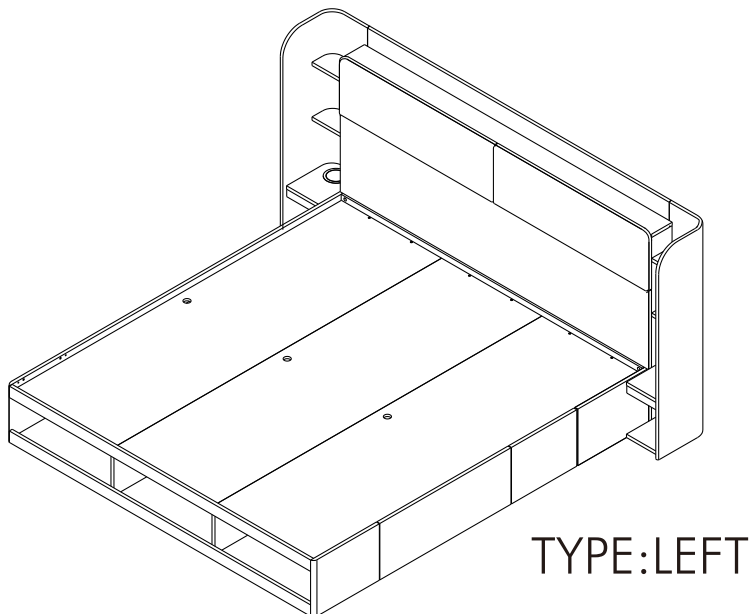

MANI

Bed Multi 6 ft.

CONNECT SYSTEM

1

3

2

(Connecting bolts)

WHEN FITTING CAMS
 ENSURE STARTING POSITION IS CORRECT
 BEFORE YOU INSERT CONNECTING BOLT
 TURN CLOCKWISE UNTIL SECURE

✓				✗
↑				
CORRECT		WRONG		

M4x16mm.

i

40mm.

☹️

✗

EQ

😊

✓

M4x16mm.

HARDWARE

-BODY SET

x 24

x 24

x 28

x 2