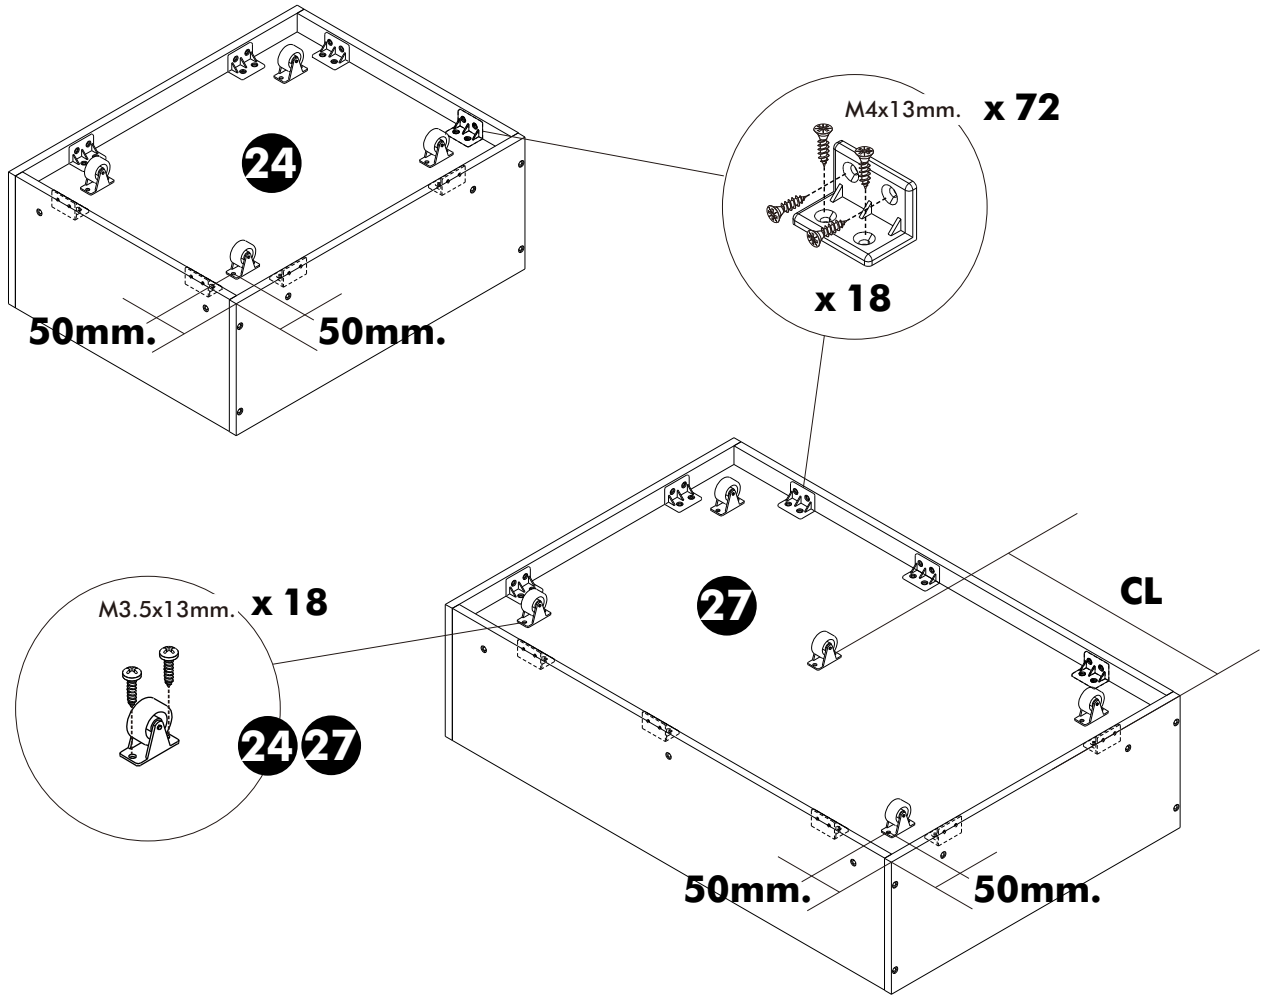

✓

M4x16mm.

HARDWARE

-BODY SET

x 24

x 24

x 28

x 2

x 1

-LAMP SET

x 15/15

5x3/4" mm.

x 4

M4x16mm.= 4

x 1

x 2

9.

10.

11.

12.

13.

14.

15.

4.