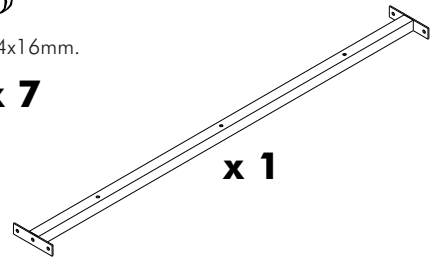

✓

M4x16mm.

HARDWARE

-BODY SET

x 24

x 24

x 28

x 2

M4x50mm.

x 28

M4x30mm.

x 20

M3.5x13mm.

x 18

M4x16mm.

x 7

x 1

-LAMP SET

x 15/15

5x3/4" mm.

x 4

M4x16mm.= 4

x 1

x 2