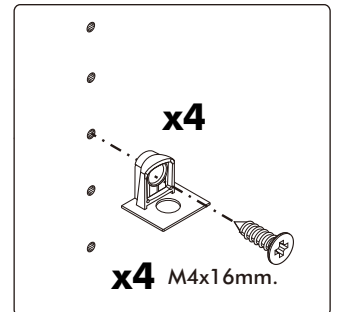

ITAL-STANDARD

SHELF + LED 100 CM.

CONNECT SYSTEM

HARDWARE

-BODY SET

x 4

x 4

#8x35
x 4

M3.5x16mm.
x 2

M4x16mm.
x 4

x 4

-LAMP SET

x 1

x 10

x 10

M5x3/4mm.
x 2

x 1

x 1

x 1

ASSEMBLY

-BODY SET

1.

2.

3.