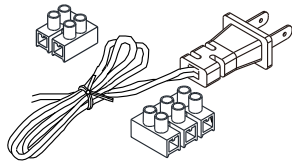

ITAL-STANDARD

SHELF + LED 100 CM.

CONNECT SYSTEM

HARDWARE

-BODY SET

x 4

x 4

#8x35
x 4

M3.5x16mm.
x 2

M4x16mm.
x 4

x 4

-LAMP SET

x 1

x 10

x 10

M5x3/4mm.
x 2

x 1

x 1

x 1

ASSEMBLY

-BODY SET

1.

2.

3.