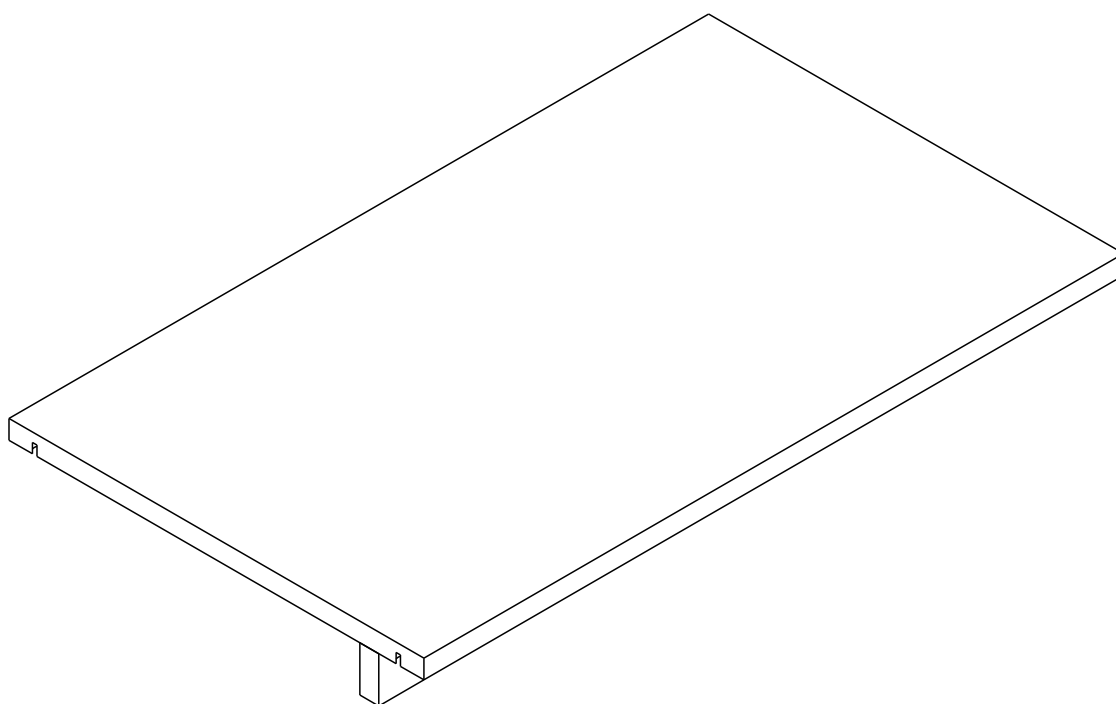

ITAL-STANDARD

SHELF + LED 100 CM.

CONNECT SYSTEM

HARDWARE

-BODY SET

x 4

x 4

#8x35
x 4

M3.5x16mm.
x 2

M4x16mm.
x 4

x 4

-LAMP SET

x 1

x 10

x 10

M5x3/4mm.
x 2

x 1

x 1

x 1

ASSEMBLY

-BODY SET

1.

2.

3.