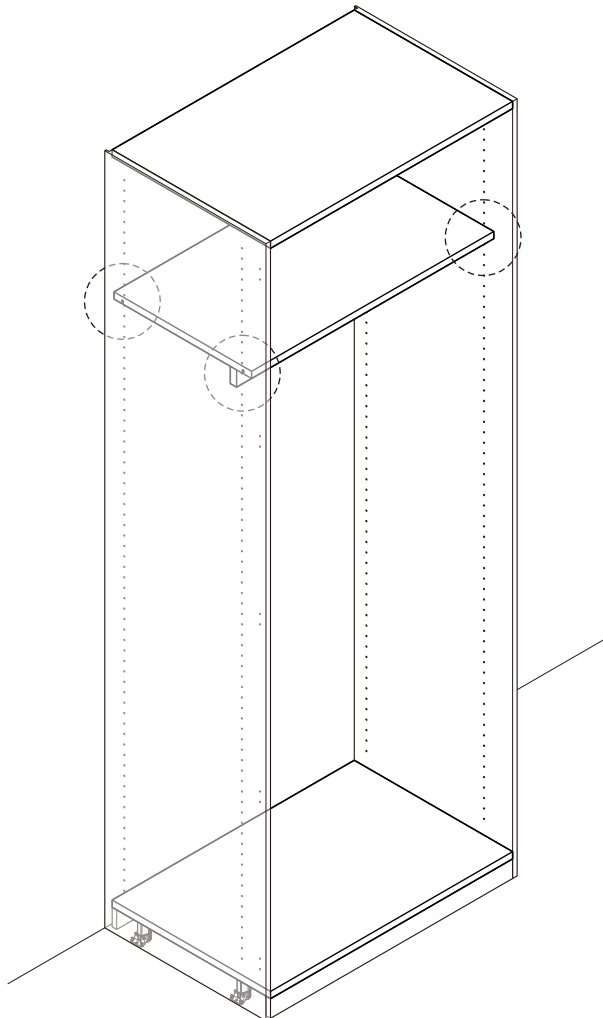

ITAL-STANDARD

SHELF + LED 100 CM.

CONNECT SYSTEM

HARDWARE

-BODY SET

x 4

x 4

#8x35
x 4

M3.5x16mm.
x 2

M4x16mm.
x 4

x 4

-LAMP SET

x 1

x 10

x 10

M5x3/4mm.
x 2

x 1

x 1

x 1

ASSEMBLY

-BODY SET

1.

2.

3.