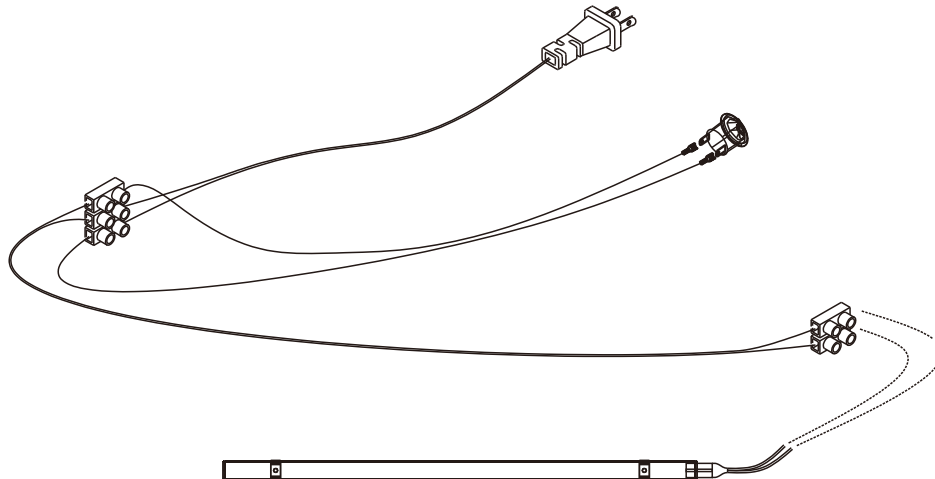

ITAL-STANDARD

SHELF + LED 100 CM.

CONNECT SYSTEM

HARDWARE

-BODY SET

x 4

x 4

#8x35
x 4

M3.5x16mm.
x 2

M4x16mm.
x 4

x 4

-LAMP SET

x 1

x 10

x 10

M5x3/4mm.
x 2

x 1

x 1

x 1

ASSEMBLY

-BODY SET

1.

2.

3.