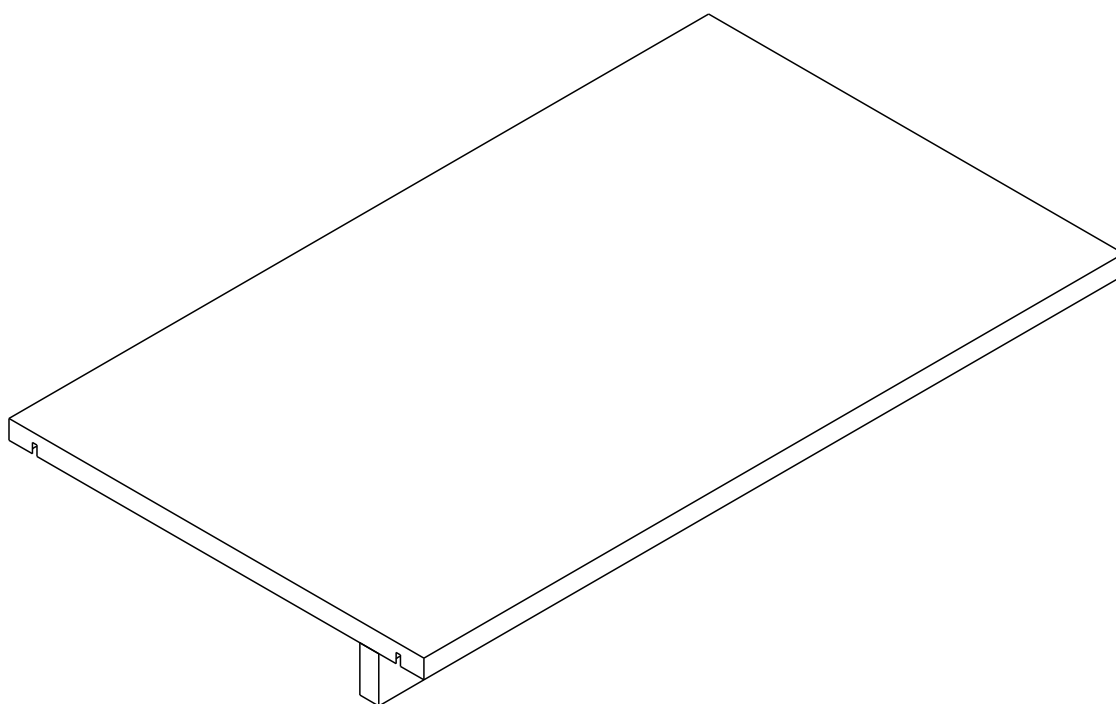

# ITAL-STANDARD

**SHELF + LED 100 CM.**

## -BODY SET

**x 4**

**x 4**

#8x35

**x 4**

**x 4**

M4x16mm.

**x 4**