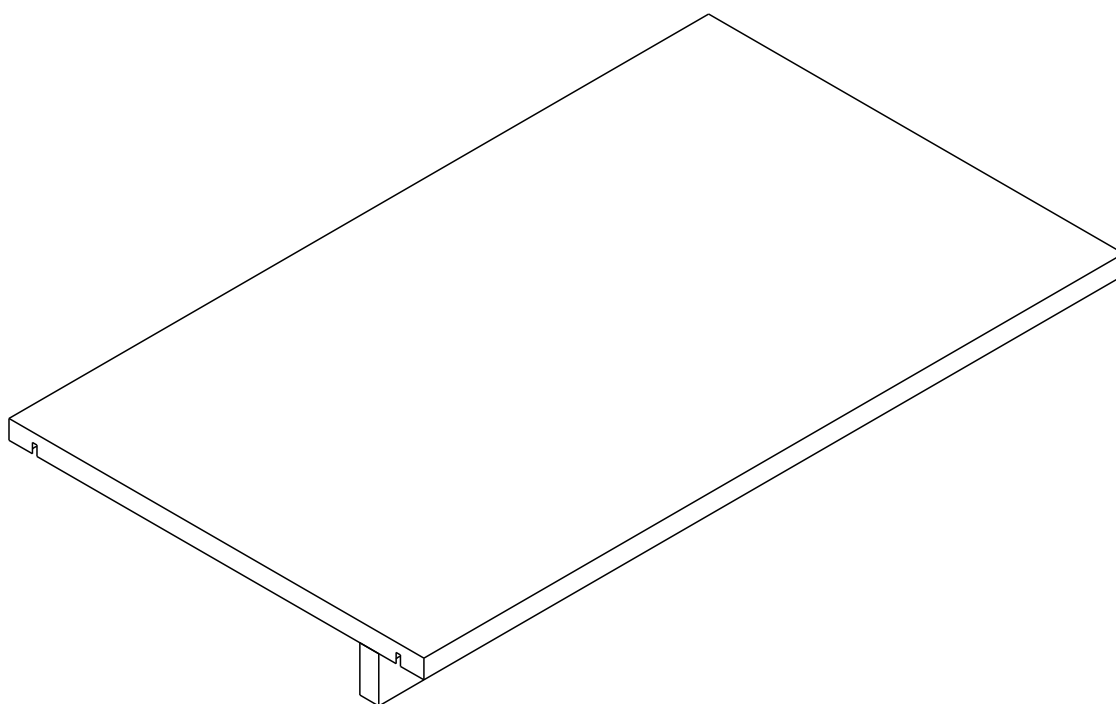

# ITAL-STANDARD

**SHELF + LED 100 CM.**

## -BODY SET

**x 4**

**x 4**

#8x35  
**x 4**

M3.5x16mm.  
**x 2**

M4x16mm.  
**x 4**

**x 4**