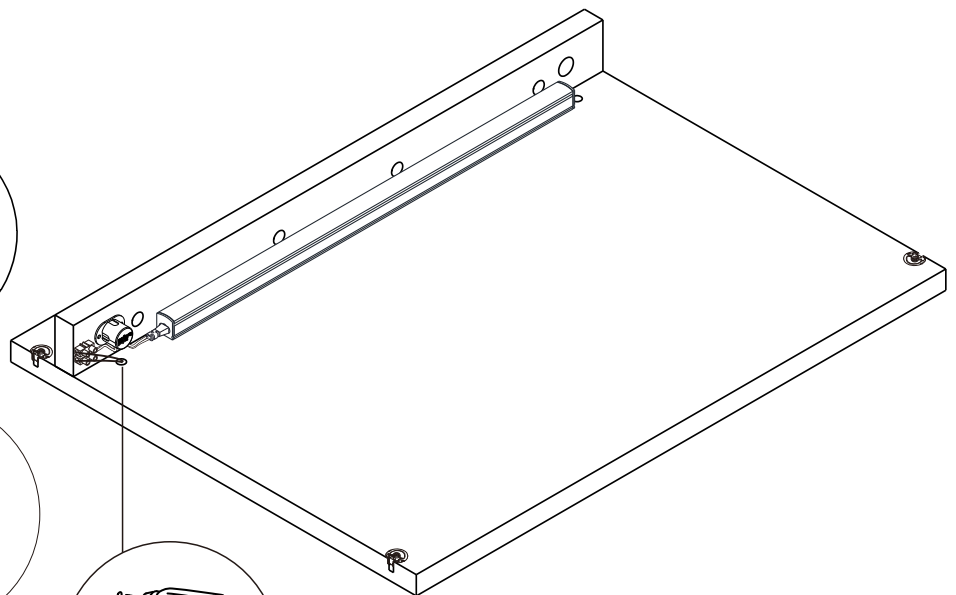

ITAL-STANDARD

SHELF + LED 100 CM.

CONNECT SYSTEM

HARDWARE

-BODY SET

x 4

x 4

#8x35

x 4

x 4

M4x16mm.

x 4

-LAMP SET

x 1

x 10

x 10

M5x3/4mm.

x 2

x 1

x 1

M3.5x16mm.

x 2

x 1

ASSEMBLY

-BODY SET

1.

2.

3.