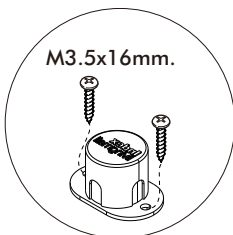

ITAL-STANDARD

SHELF + LED 100 CM.

CONNECT SYSTEM

HARDWARE

-BODY SET

x 4

x 4

#8x35

x 4

x 4

M4x16mm.

x 4

-LAMP SET

x 1

x 10

x 10

M5x3/4mm.

x 2

x 1

x 1

M3.5x16mm.

x 2

x 1

ASSEMBLY

-BODY SET

1.

2.

3.