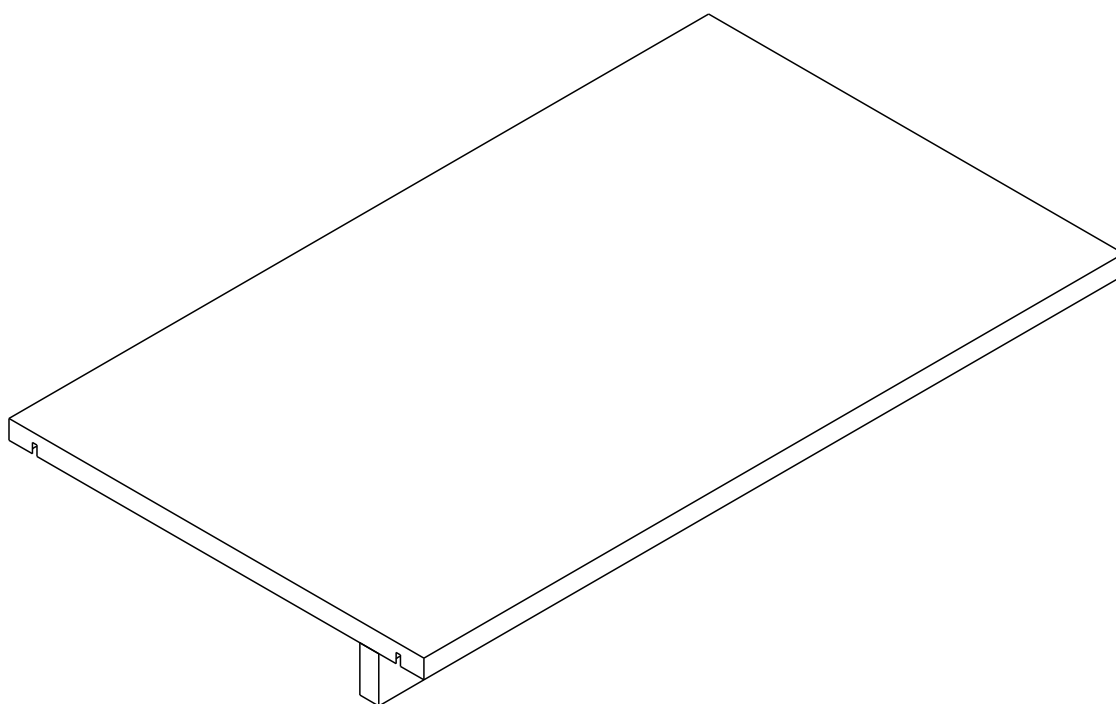

ITAL-STANDARD

SHELF + LED 100 CM.

CONNECT SYSTEM

HARDWARE

-BODY SET

x 4

x 4

#8x35

x 4

x 4

M4x16mm.

x 4

-LAMP SET

x 1

x 10

x 10

-BODY SET

1.

2.

3.