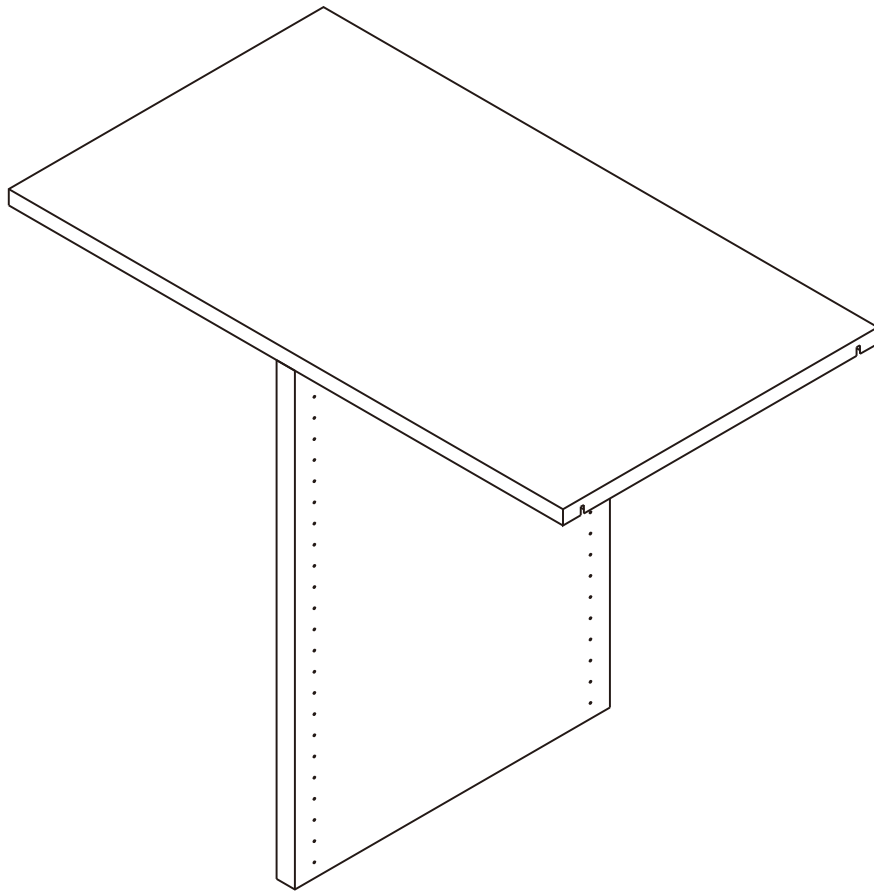

ITAL-STANDARD

MIDDLE T

CONNECT SYSTEM

HARDWARE

8x35mm.

X 3

M4x50mm.

X 3

X 4

X 2

M4x16mm.

X 4

X 2

X 2

1.

ASSEMBLY