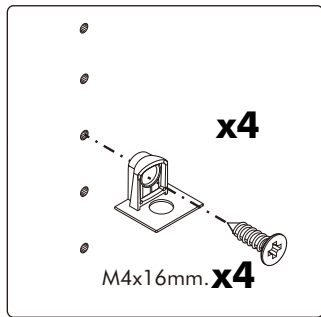

ITAL-STANDARD

MIDDLE T

CONNECT SYSTEM

HARDWARE

8x35mm.

X 3

M4x50mm.

X 3

X 4

X 2

M4x16mm.

X 4

X 2

X 2

1.

ASSEMBLY