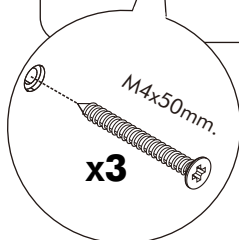

2.

070722-01 110038136
110038137
110038138
110038139