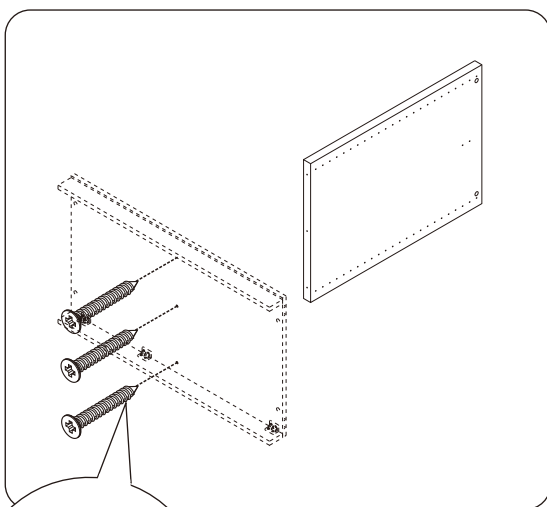

2.

070722-01 110038136
110038137
110038138
110038139