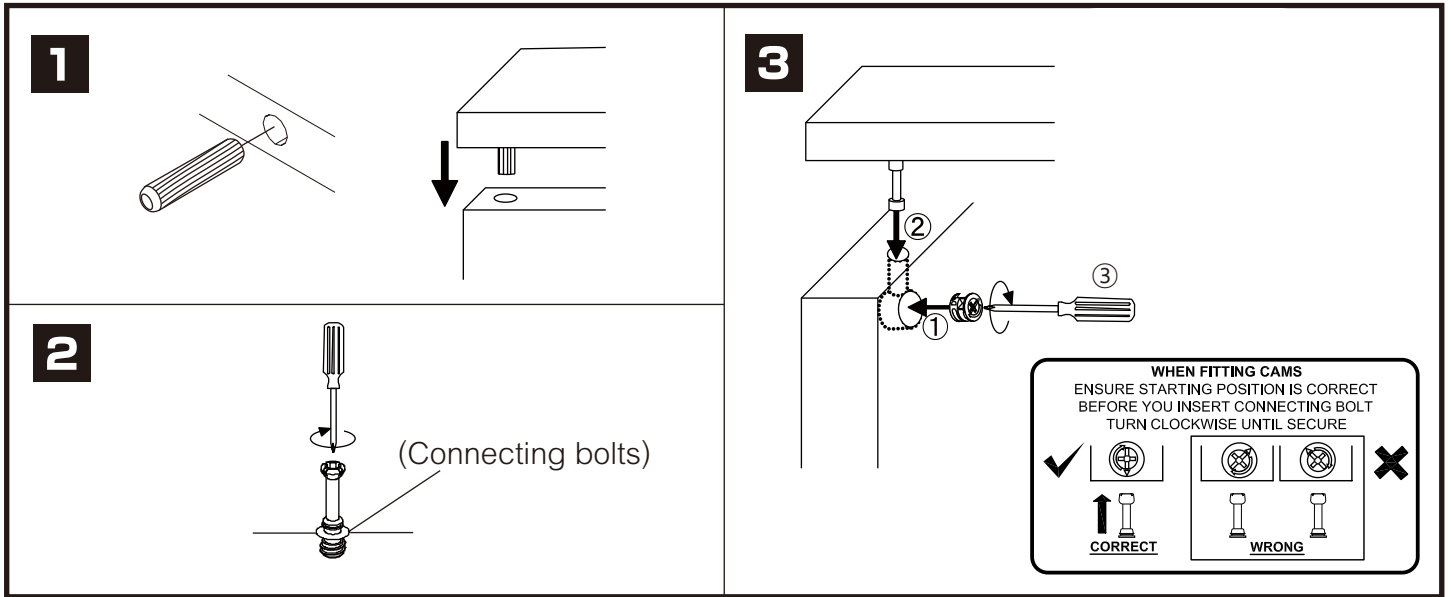

ITAL-STANDARD

MIDDLE T

CONNECT SYSTEM

HARDWARE

8x35mm.

X 3

M4x50mm.

X 3

X 4

X 2

M4x16mm.

X 4

X 2

X 2

1.

ASSEMBLY