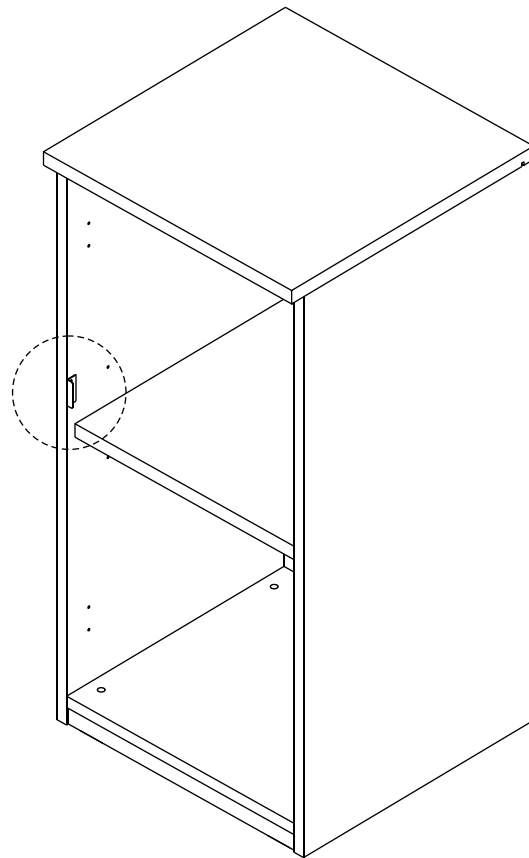

ACTIVA-P

Single Cabinet Door

CONNECT SYSTEM

M4x16mm.

HARDWARE

x 2

x 1

x 2

x 1

x 1

x 2

M4x16mm.

x 8

#5x3/4"

x 4

#4x1/2"

x 2

1.

2.

3.