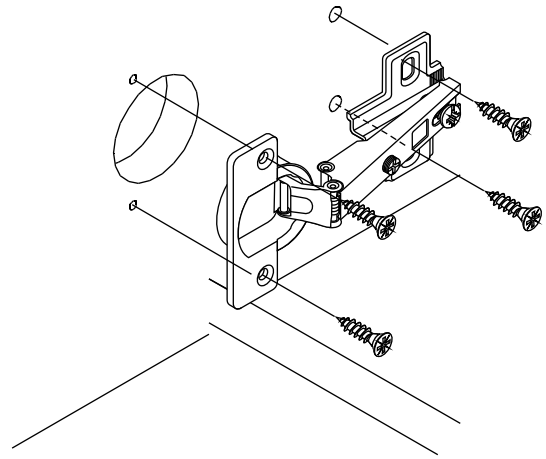

ACTIVA-P

Single Cabinet Door

CONNECT SYSTEM

M4x16mm.

HARDWARE

x 2

x 1

x 2

x 1

x 1

x 2

M4x16mm.

x 8

#5x3/4"

x 4

#4x1/2"