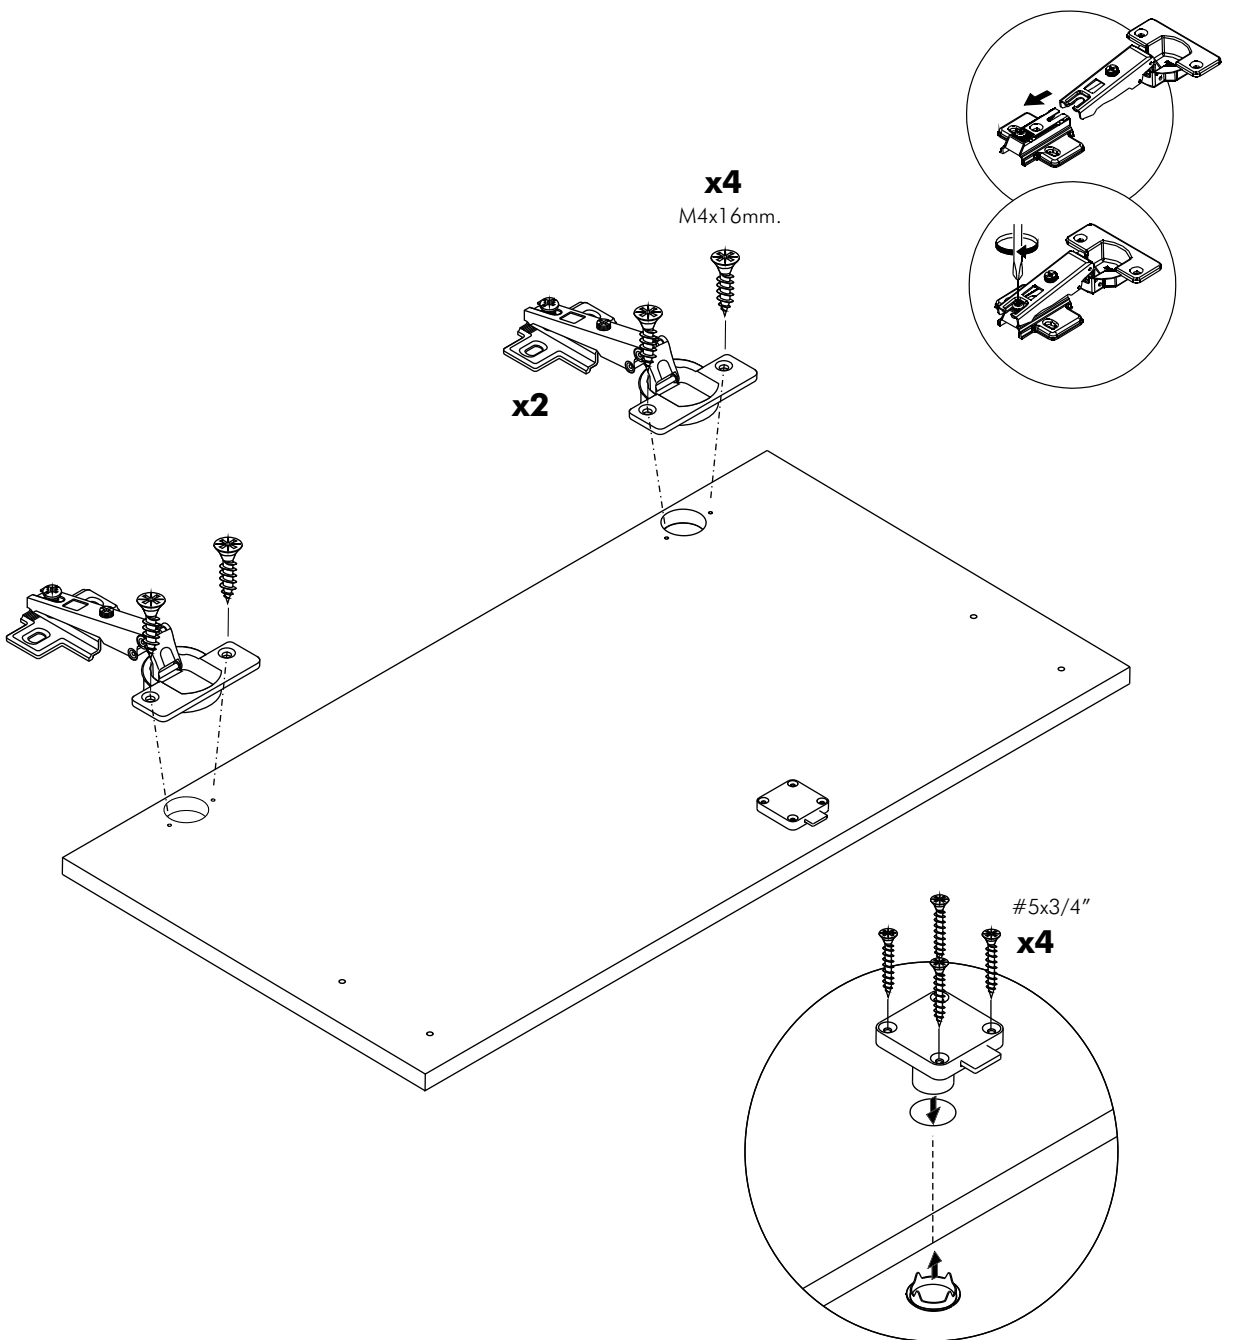

ACTIVA-P

Single Cabinet Door

CONNECT SYSTEM

M4x16mm.

HARDWARE

x 2

x 1

x 2

x 1

x 1

x 2

M4x16mm.

x 8

#5x3/4"

x 4

#4x1/2"

x 2

1.

2.

3.