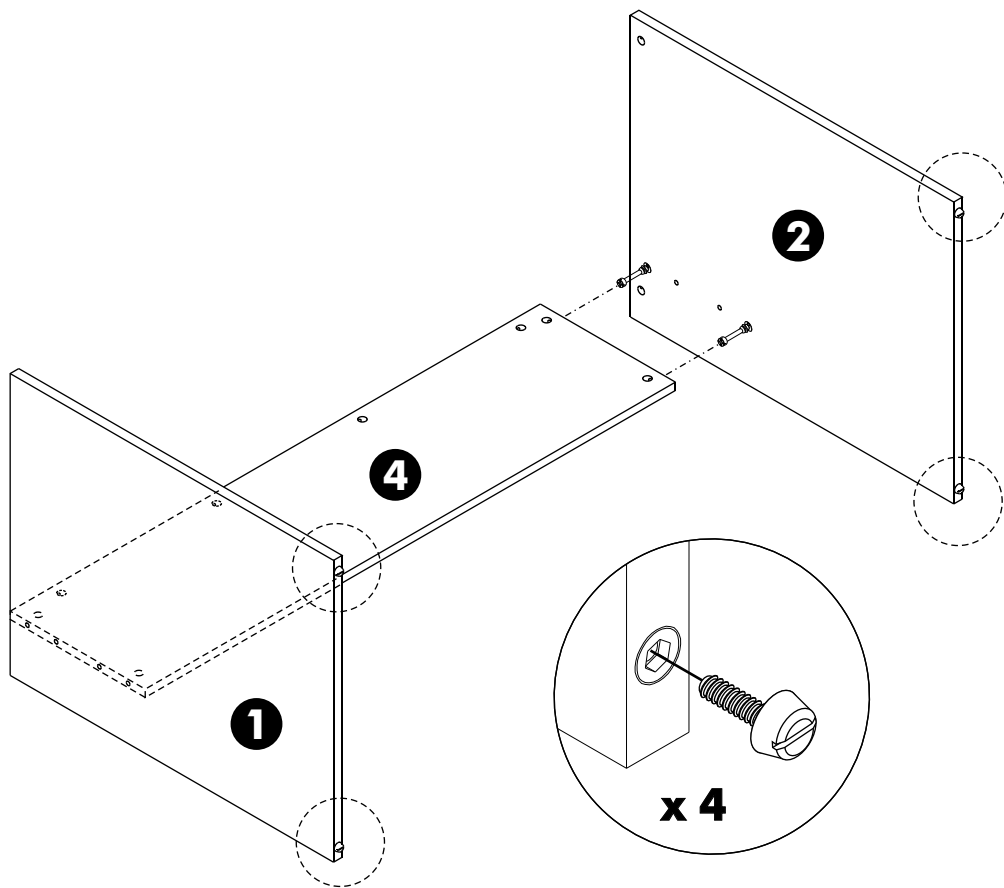

ACTIVA-P

Desk B 120 Wooden Leg

CONNECT SYSTEM

HARDWARE

x 12

19mm.

x 12

(8x35)

x 12

x 12

x 4

x 1

1.

2.

3.