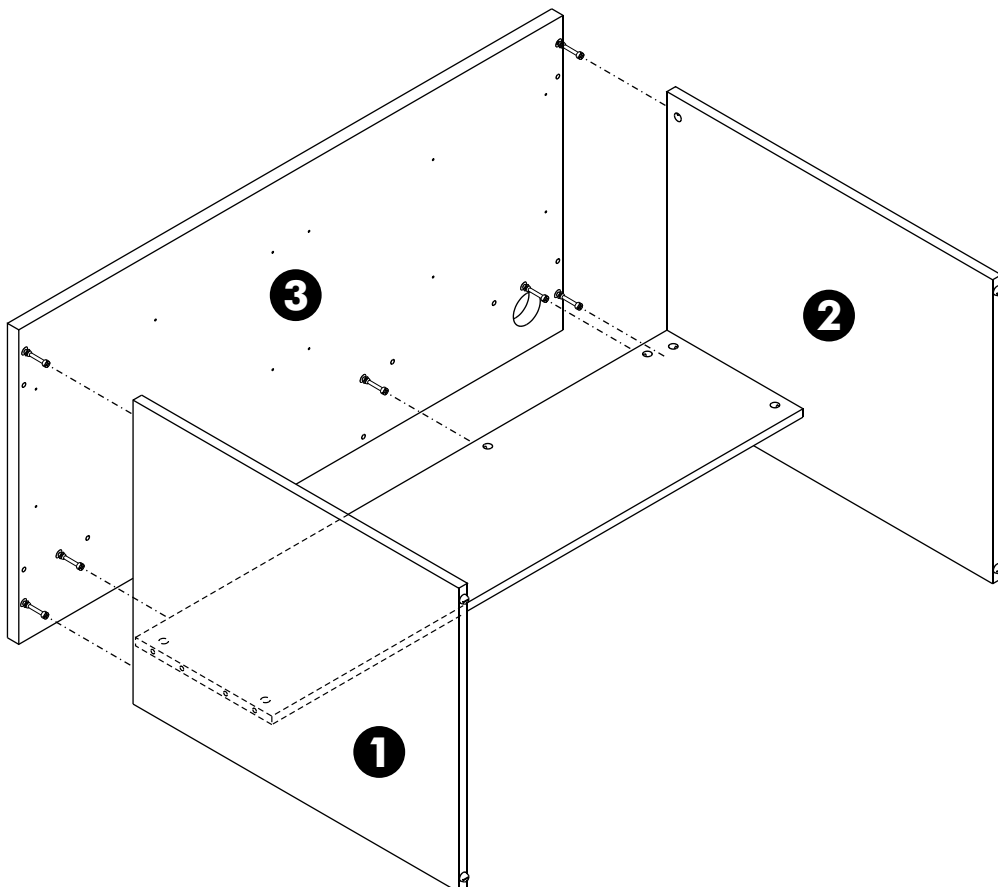

ACTIVA-P

Desk B 120 Wooden Leg

CONNECT SYSTEM

HARDWARE

x 12

19mm.

x 12

(8x35)

x 12

x 12

x 4

x 1

1.

2.

3.